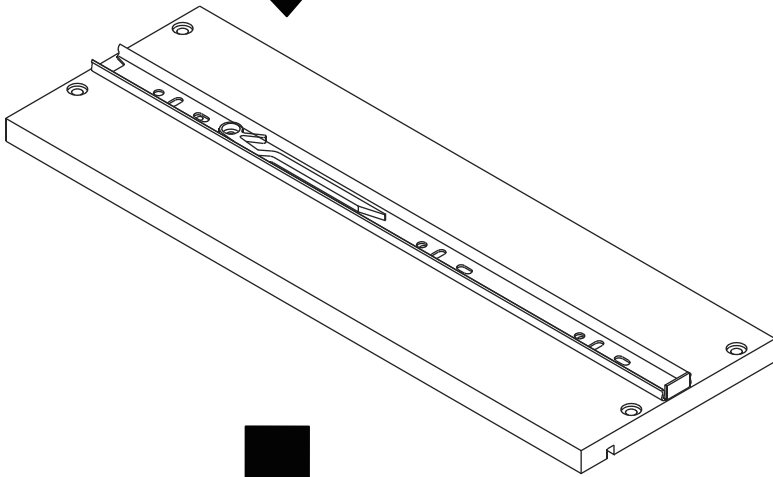

JEAGER

3 Drawers 80 cm.

CONNECT SYSTEM

HARDWARE

-BODY SET

x 6

x 6

x 10

x 14

x 4

x 6

x 12

x 4

x 6

x 16

x 4

x 12

x 2

-DRAWER SET

x 2

x 20

x 30

x 18

x 1

x 1

x 16

ASSEMBLY

-BODY SET

1.

2.

3.

M4x16mm.