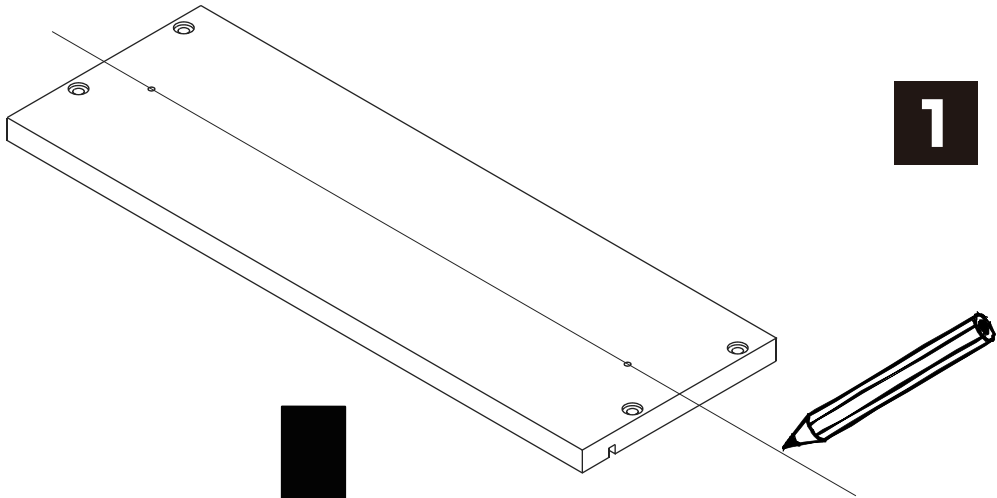

JEAGER

3 Drawers 80 cm.

CONNECT SYSTEM

HARDWARE

-BODY SET

x 6

x 6

x 10

x 14

x 4

x 6

x 12

x 4

x 6

x 16

x 4

x 12

x 2

-DRAWER SET

x 2

x 20

x 30

x 18

x 1

x 1

x 16

ASSEMBLY

-BODY SET

1.

2.

3.

M4x16mm.