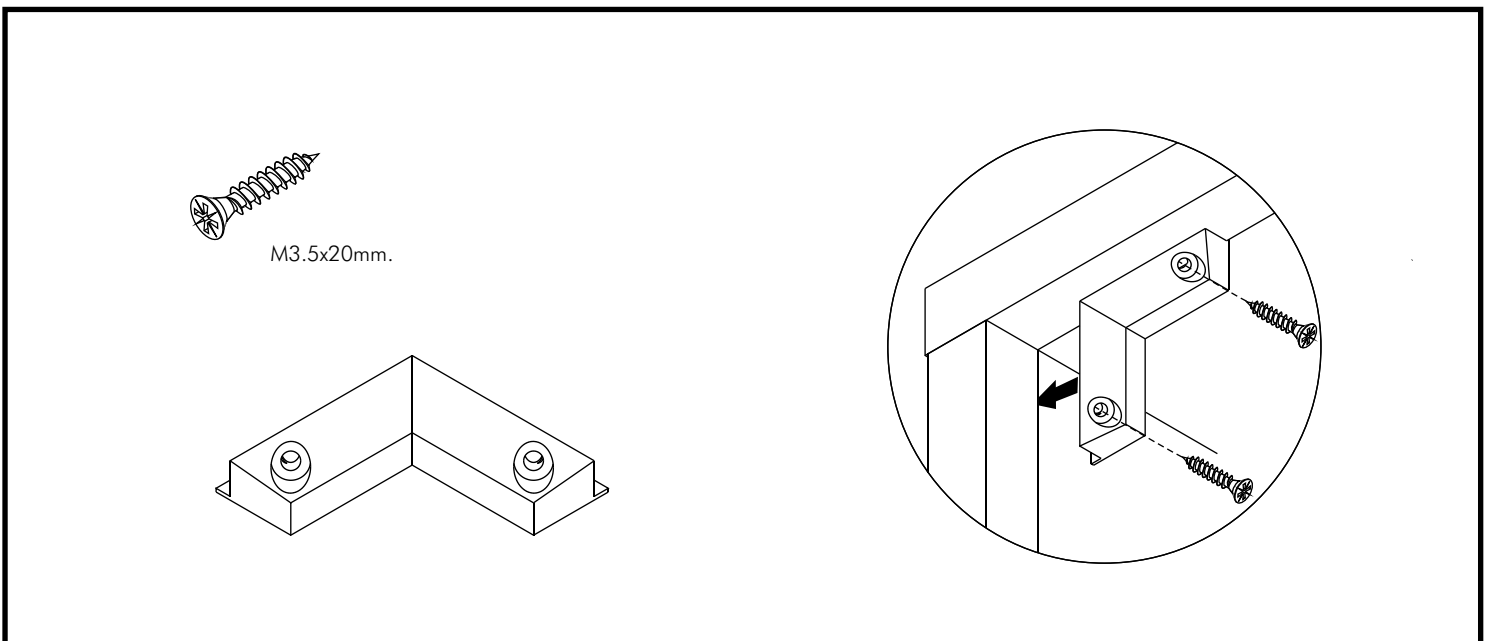

JEAGER

3 Drawers 80 cm.

CONNECT SYSTEM

HARDWARE

-BODY SET

x 6

x 6

x 10

x 12

x 2

-DRAWER SET

x 2

x 20

x 30

x 18

x 1

x 1

x 16

ASSEMBLY

-BODY SET

1.

2.

3.

M4x16mm.

x16

4.

M6x13mm.

x12

M6...x12

x4

ASSEMBLY

-DRAWER SET