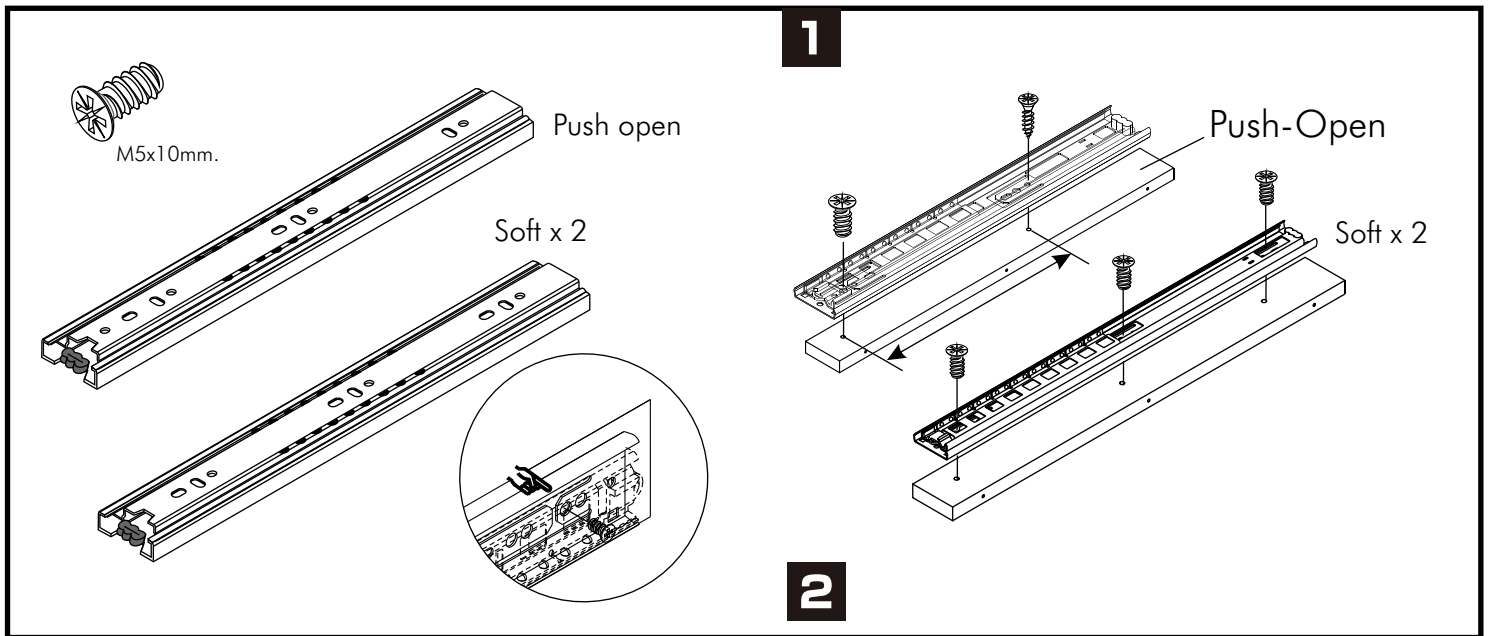

JEAGER

3 Drawers 80 cm.

CONNECT SYSTEM

HARDWARE

-BODY SET

x 6

x 6

x 10

x 12

x 2

-DRAWER SET

x 2

x 20

x 30

x 18

x 1

x 1

x 16

ASSEMBLY

-BODY SET

1.

2.

3.

M4x16mm.

x16

4.

M6x13mm.

x12

M6...x12

x4

ASSEMBLY

-DRAWER SET