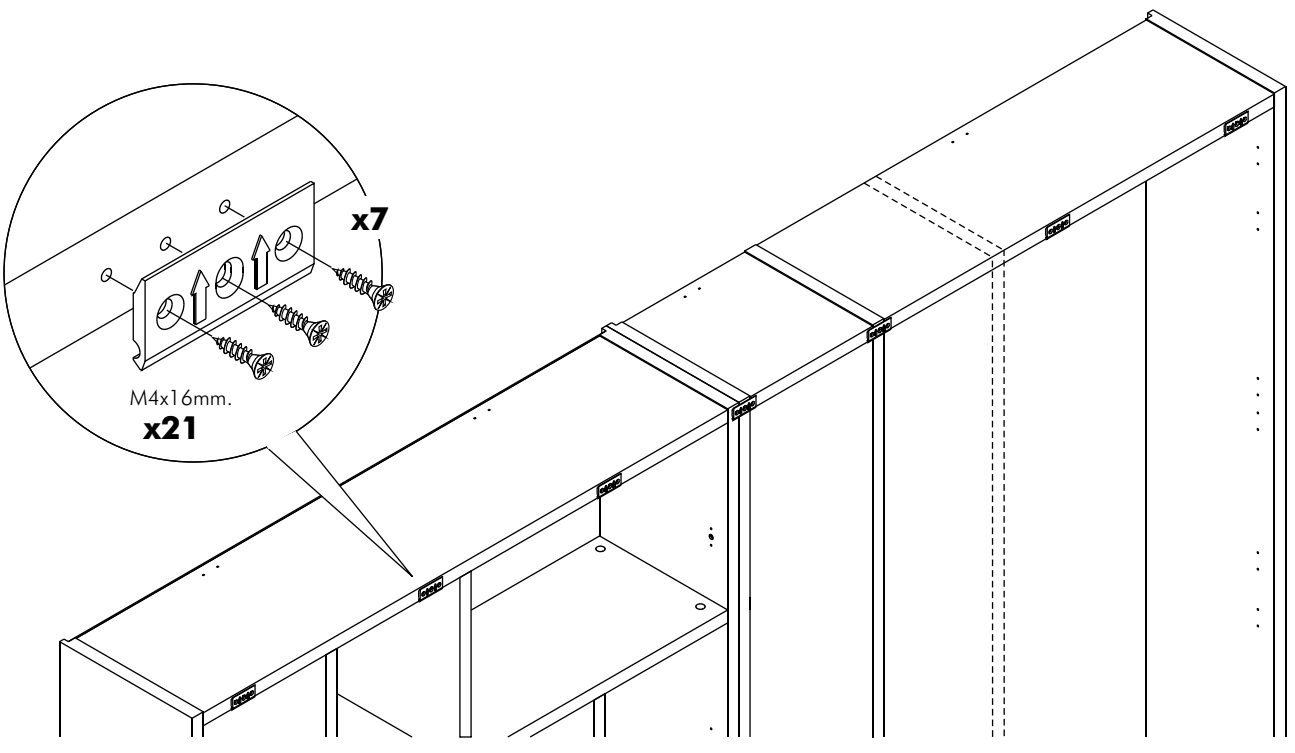

GANG 2

Guide Rail Set L240 SV

HARDWARE

x 7

x 2

x 14

x 1

M4x16mm.
x 21

x 21

x 1

M3.5x13mm.
x 4

x 1

x 1

1.

2.

3.