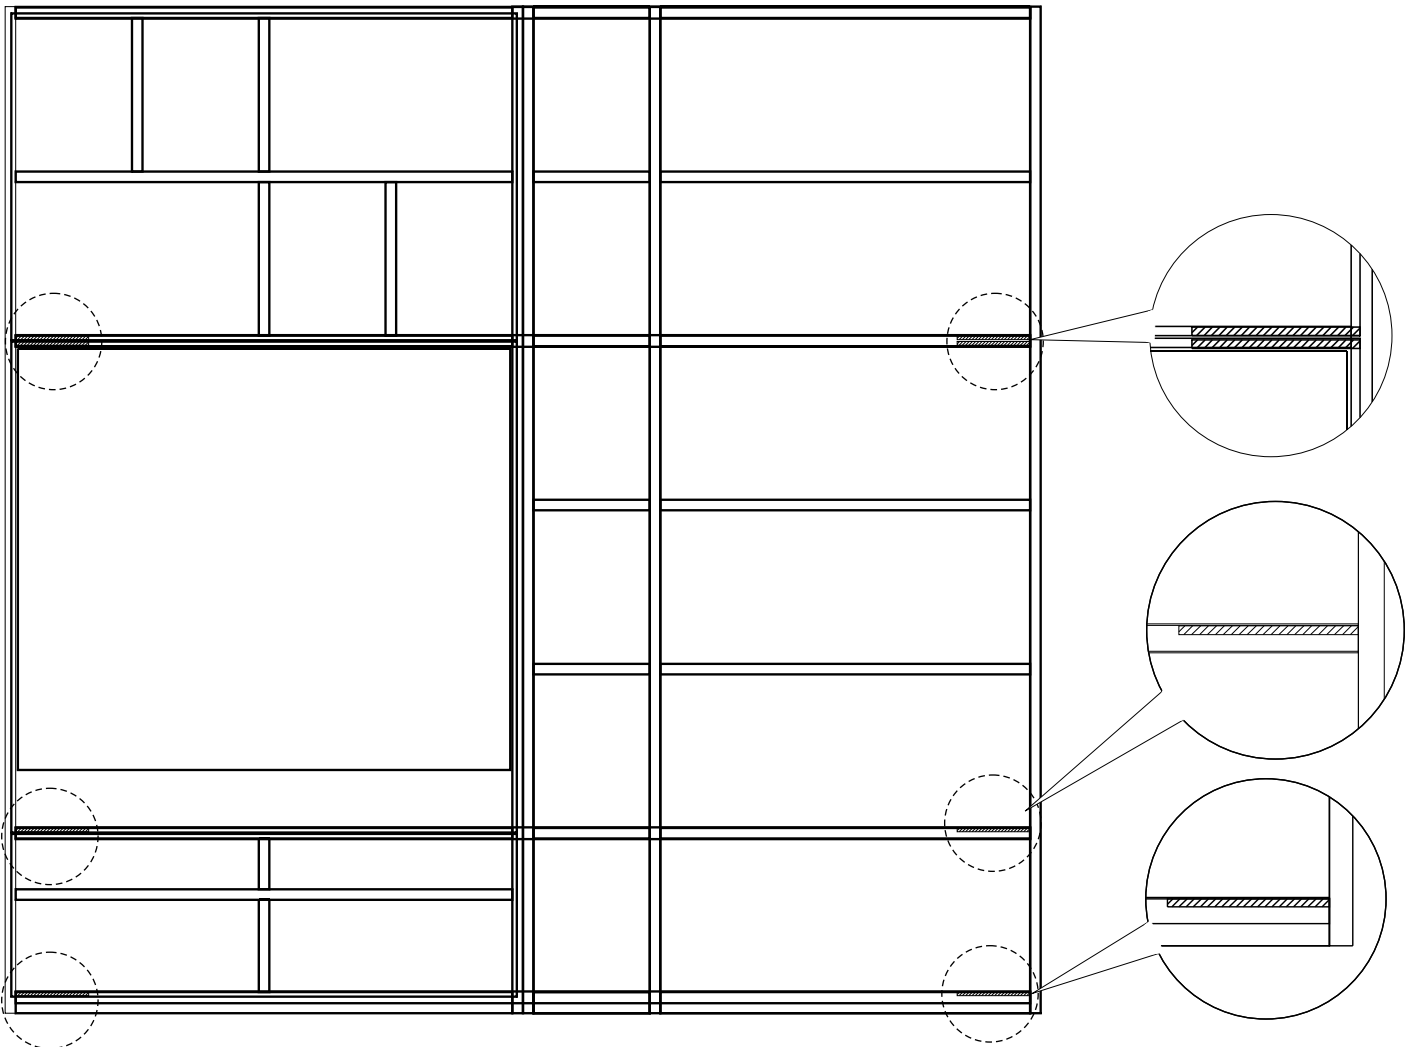

GANG 2

Guide Rail Set L240 SV

HARDWARE

x 7

x 2

x 14

x 1

M4x16mm.
x 21

x 21

x 1

M3.5x13mm.
x 4

x 1

x 1

1.

2.

3.