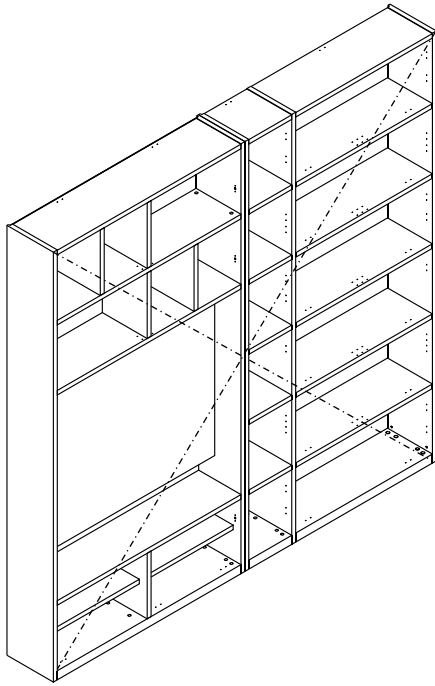

GANG 2

Guide Rail Set L240 SV

HARDWARE

x 7

x 2

x 14

x 1

M4x16mm.
x 21

x 21

x 1

M3.5x13mm.
x 4

x 1

x 1

1.

2.

3.