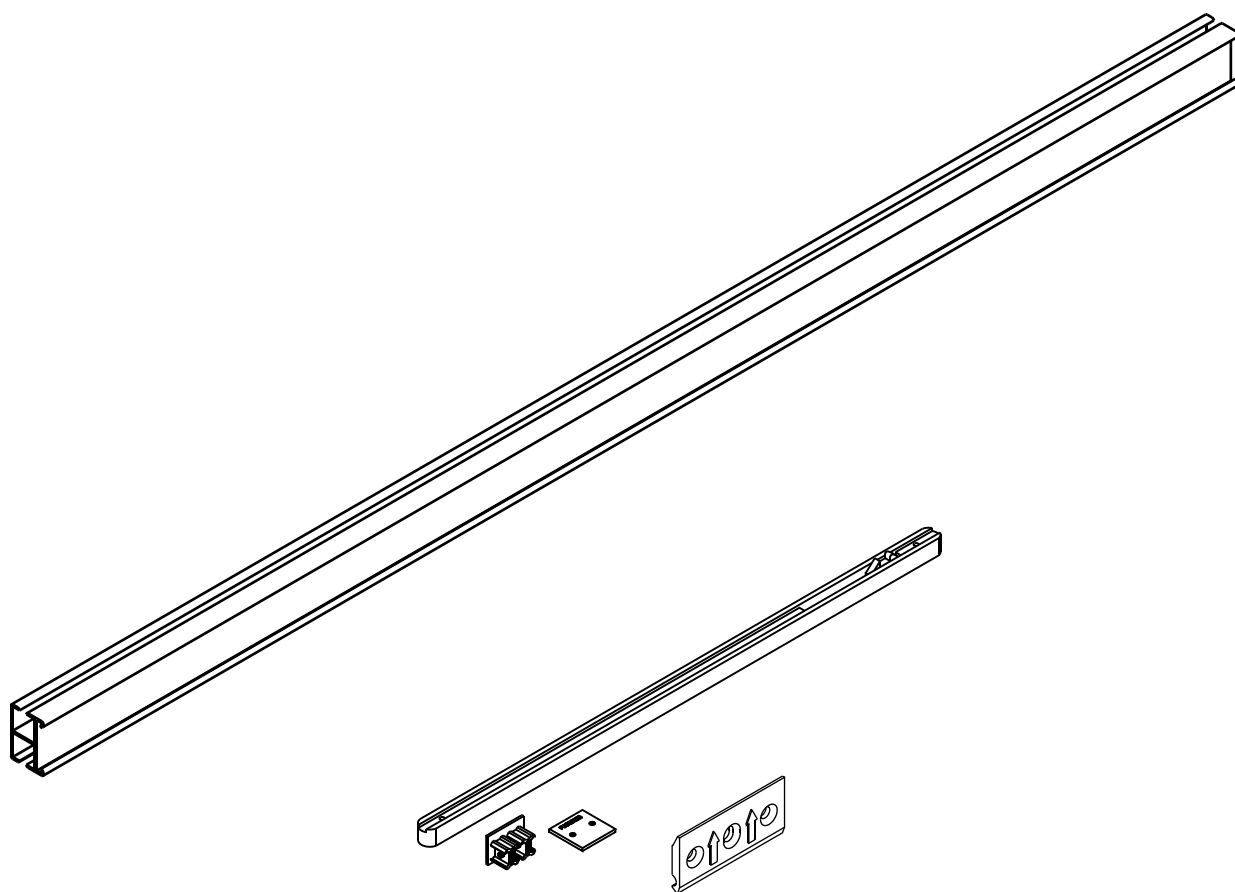

GANG 2

Guide Rail Set L240 SV

HARDWARE

x 7

x 2

x 14

x 1

M4x16mm.
x 21

x 21

x 1

M3.5x13mm.
x 4

x 1

x 1

1.

2.

3.