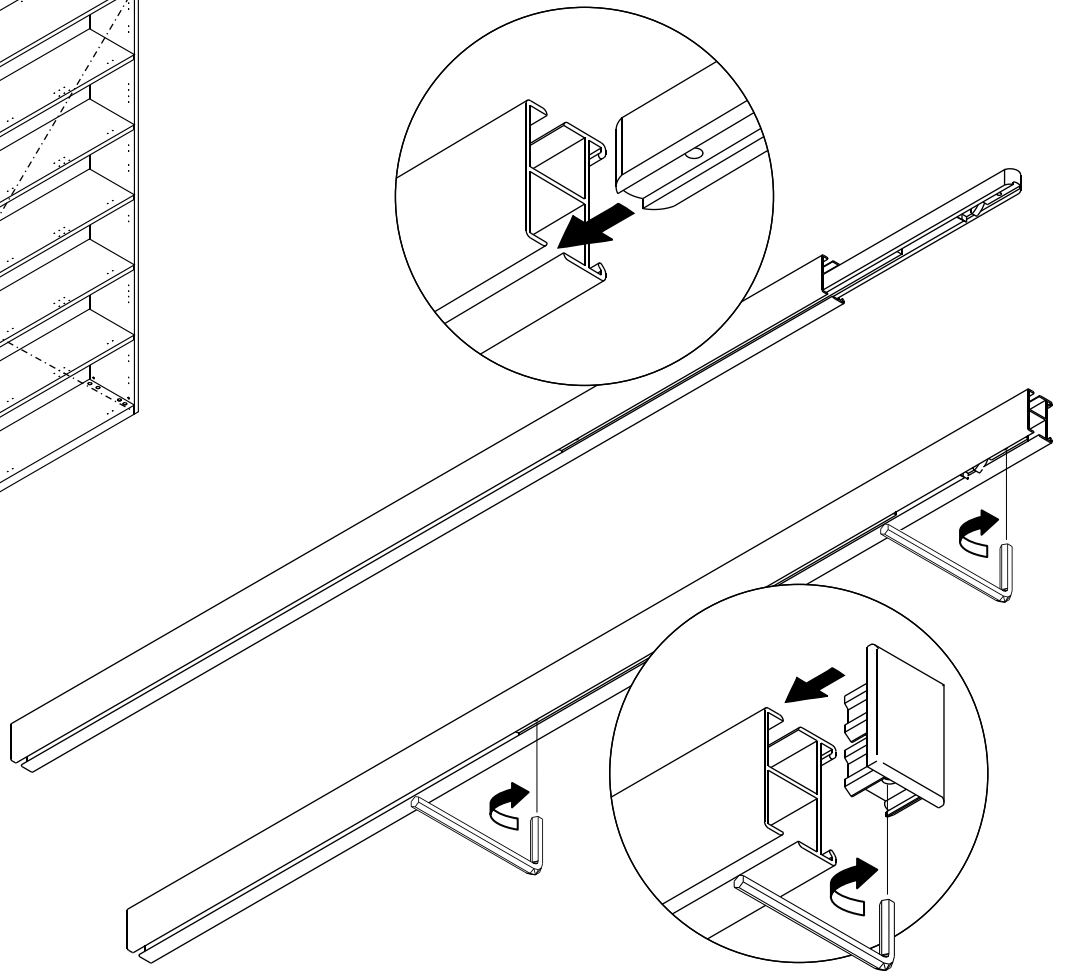

GANG 2

Guide Rail Set L240 SV

HARDWARE

x 7

x 2

x 14

x 1

M4x16mm.
x 21

x 21

x 1

M3.5x13mm.
x 4

x 1

x 1

1.

2.

3.