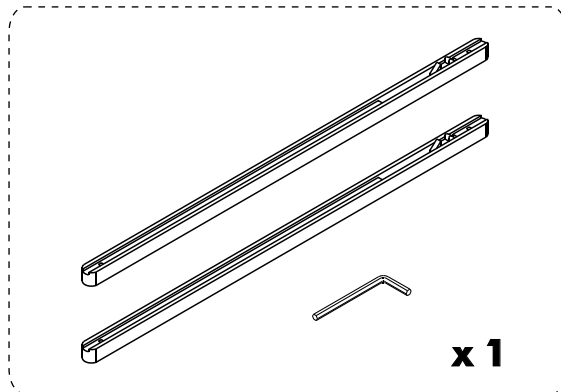

GANG 2

Guide Rail Set L180 SV

HARDWARE

x 7

x 2

x 10

x 1

M4x16mm.
x 21

x 21

x 1

M3.5x13mm.
x 4

x 1

x 1

1.

i

2.

Shelf set W90

TV Cabinet+Shelf 180cm.

3.

TV Cabinet+Shelf 180cm.

4.

5.

6.

7. Shelf set W90