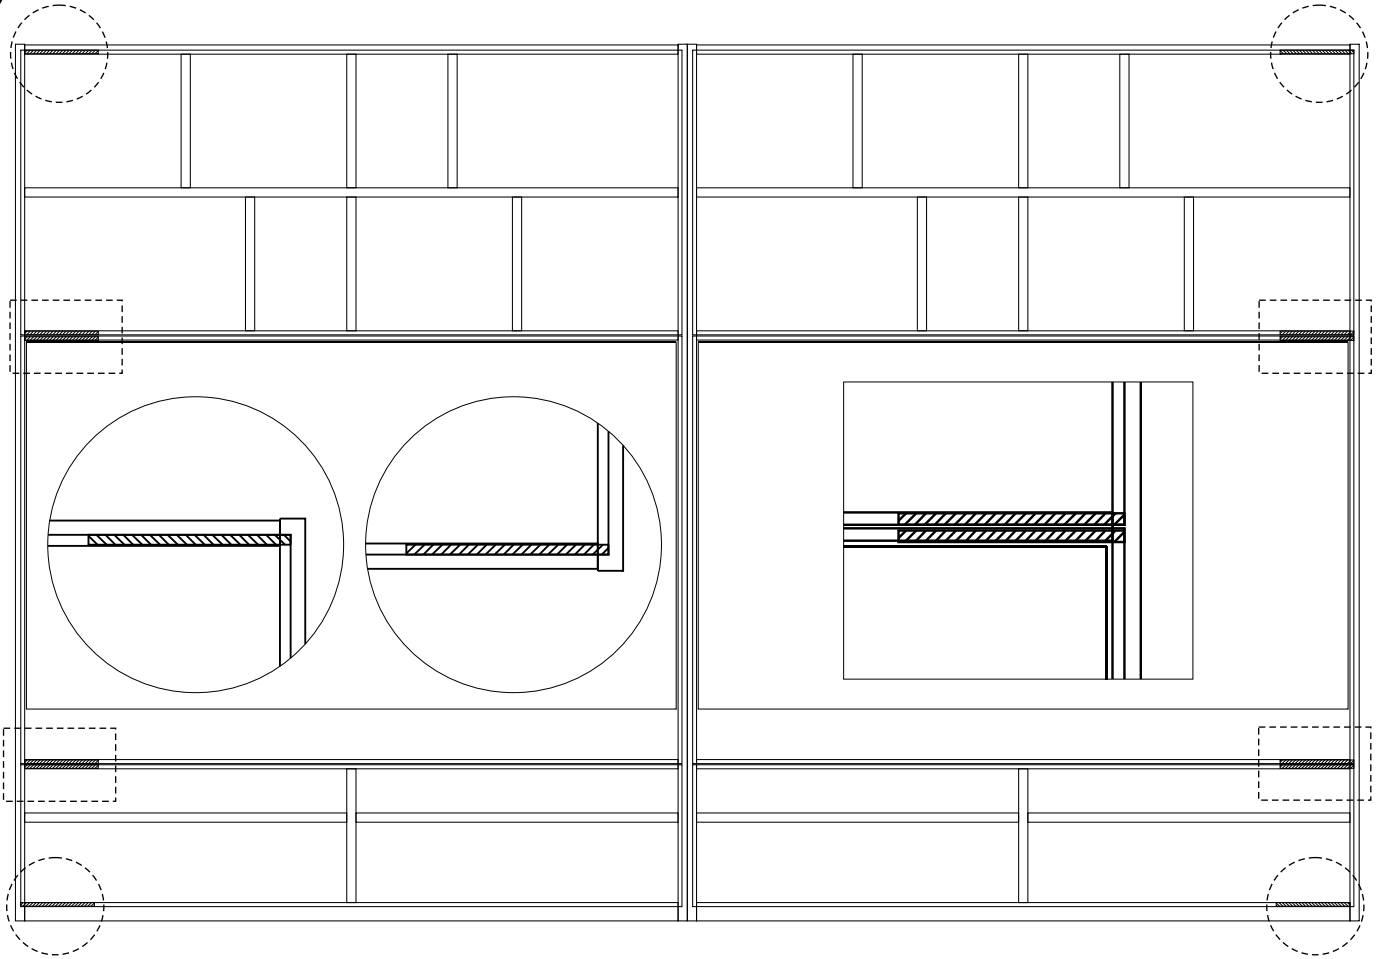

GANG 2

Guide Rail Set L180 SV

HARDWARE

x 7

x 2

x 10

x 1

M4x16mm.
x 21

x 21

x 1

M3.5x13mm.
x 4

x 1

x 1

1.

i

2.

Shelf set W90

TV Cabinet+Shelf 180cm.

3.

TV Cabinet+Shelf 180cm.

4.

5.

6.

7. Shelf set W90