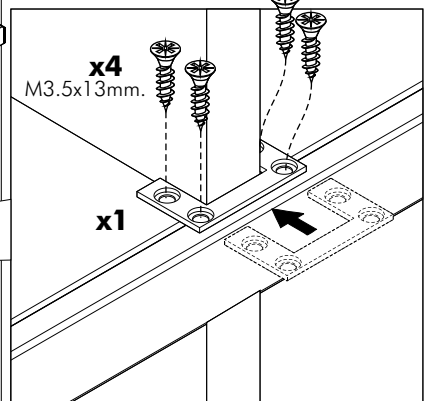

GANG 2

Guide Rail Set L180 SV

HARDWARE

x 7

x 2

x 10

x 1

M4x16mm.
x 21

x 21

x 1

M3.5x13mm.
x 4

x 1

x 1

1.

i

2.

Shelf set W90

TV Cabinet+Shelf 180cm.

3.

TV Cabinet+Shelf 180cm.

4.

5.

6.

7. Shelf set W90