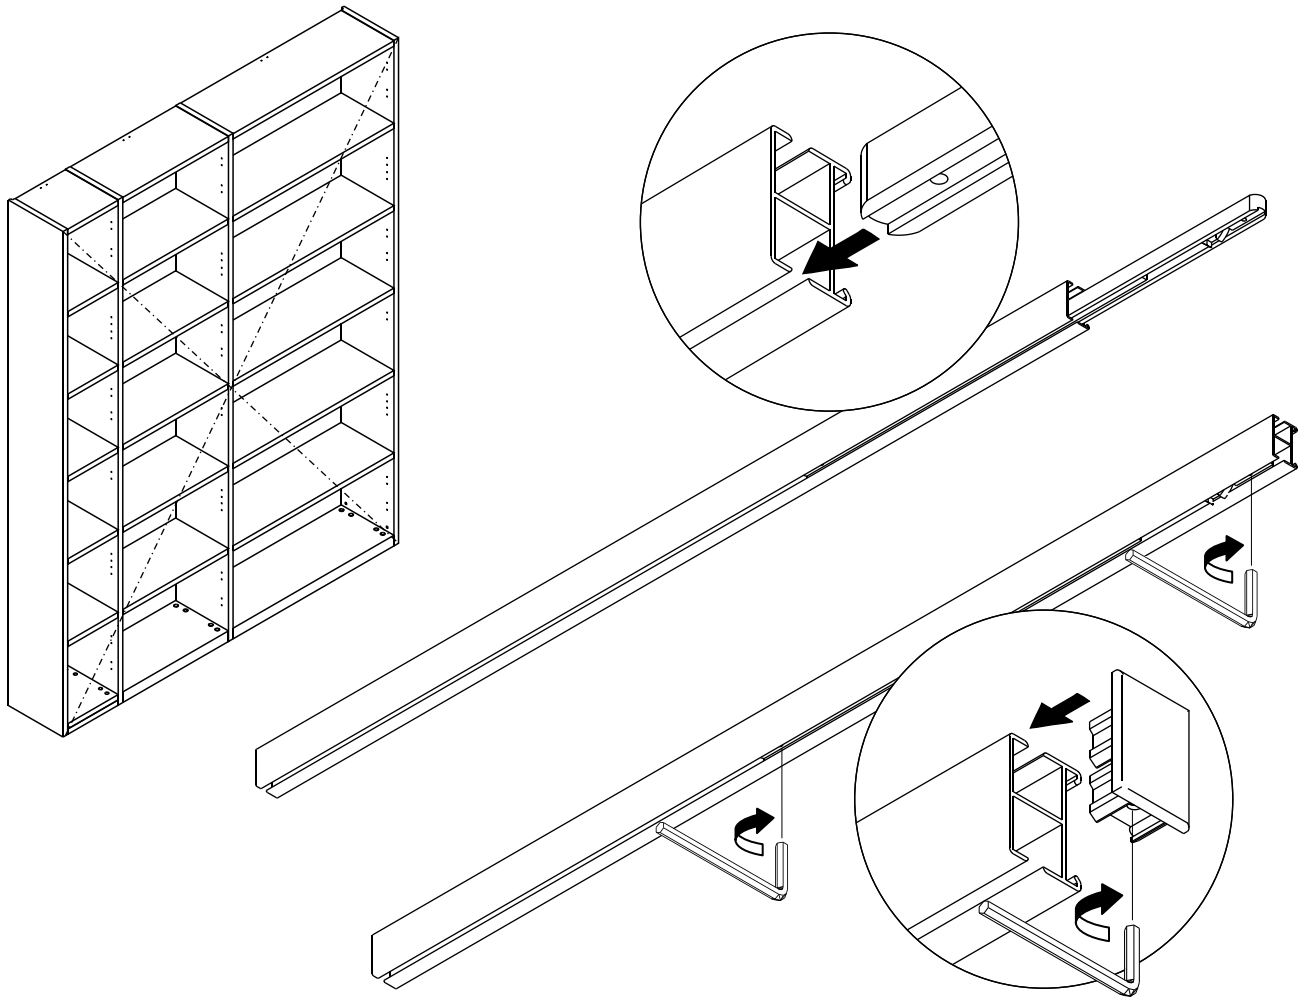

GANG 2

Guide Rail Set L180 SV

HARDWARE

x 7

x 2

x 10

x 1

M4x16mm.
x 21

x 21

x 1

M3.5x13mm.
x 4

x 1

x 1

1.

i

2.

Shelf set W90

TV Cabinet+Shelf 180cm.

3.

TV Cabinet+Shelf 180cm.

4.

5.

6.

7. Shelf set W90