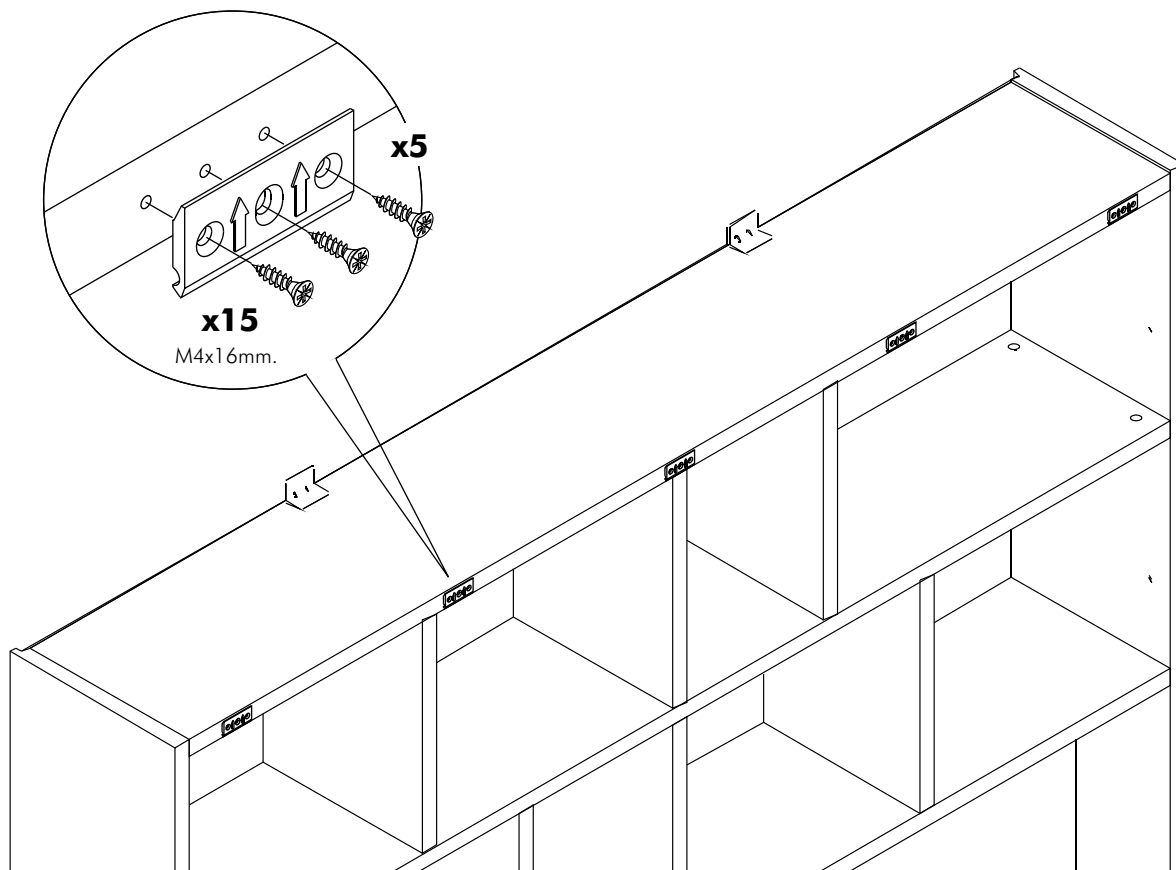

GANG 2

Guide Rail Set L180 SV

HARDWARE

x 7

x 2

x 10

x 1

M4x16mm.
x 21

x 21

x 1

M3.5x13mm.
x 4

x 1

x 1

1.

i

2.

Shelf set W90

TV Cabinet+Shelf 180cm.

3.

TV Cabinet+Shelf 180cm.

4.

5.

6.

7. Shelf set W90