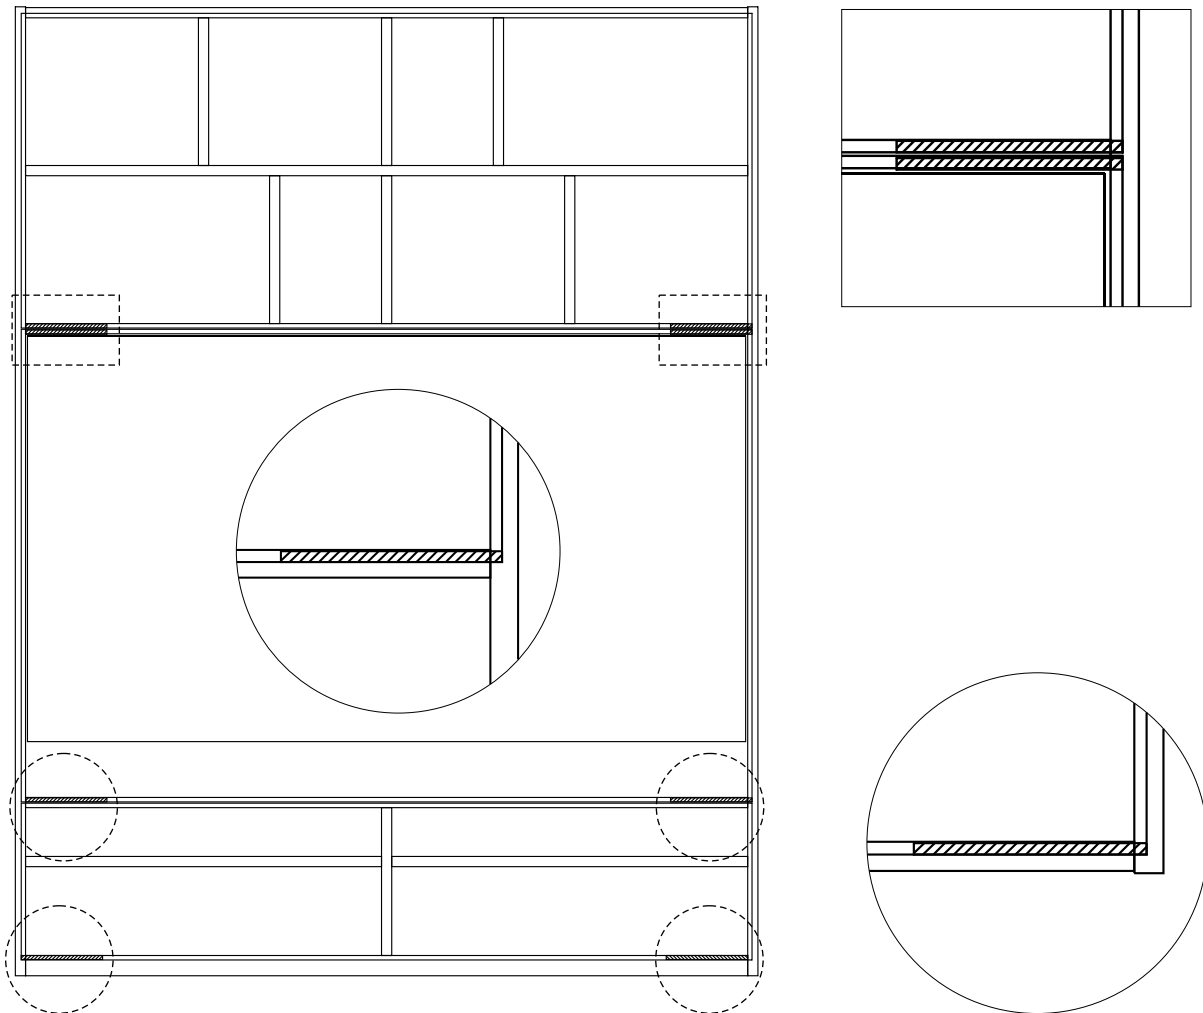

GANG 2

Guide Rail Set L180 SV

HARDWARE

x 7

x 2

x 10

x 1

M4x16mm.
x 21

x 21

x 1

M3.5x13mm.
x 4

x 1

x 1

1.

i

2.

Shelf set W90

TV Cabinet+Shelf 180cm.

3.

TV Cabinet+Shelf 180cm.

4.

5.

6.

7. Shelf set W90