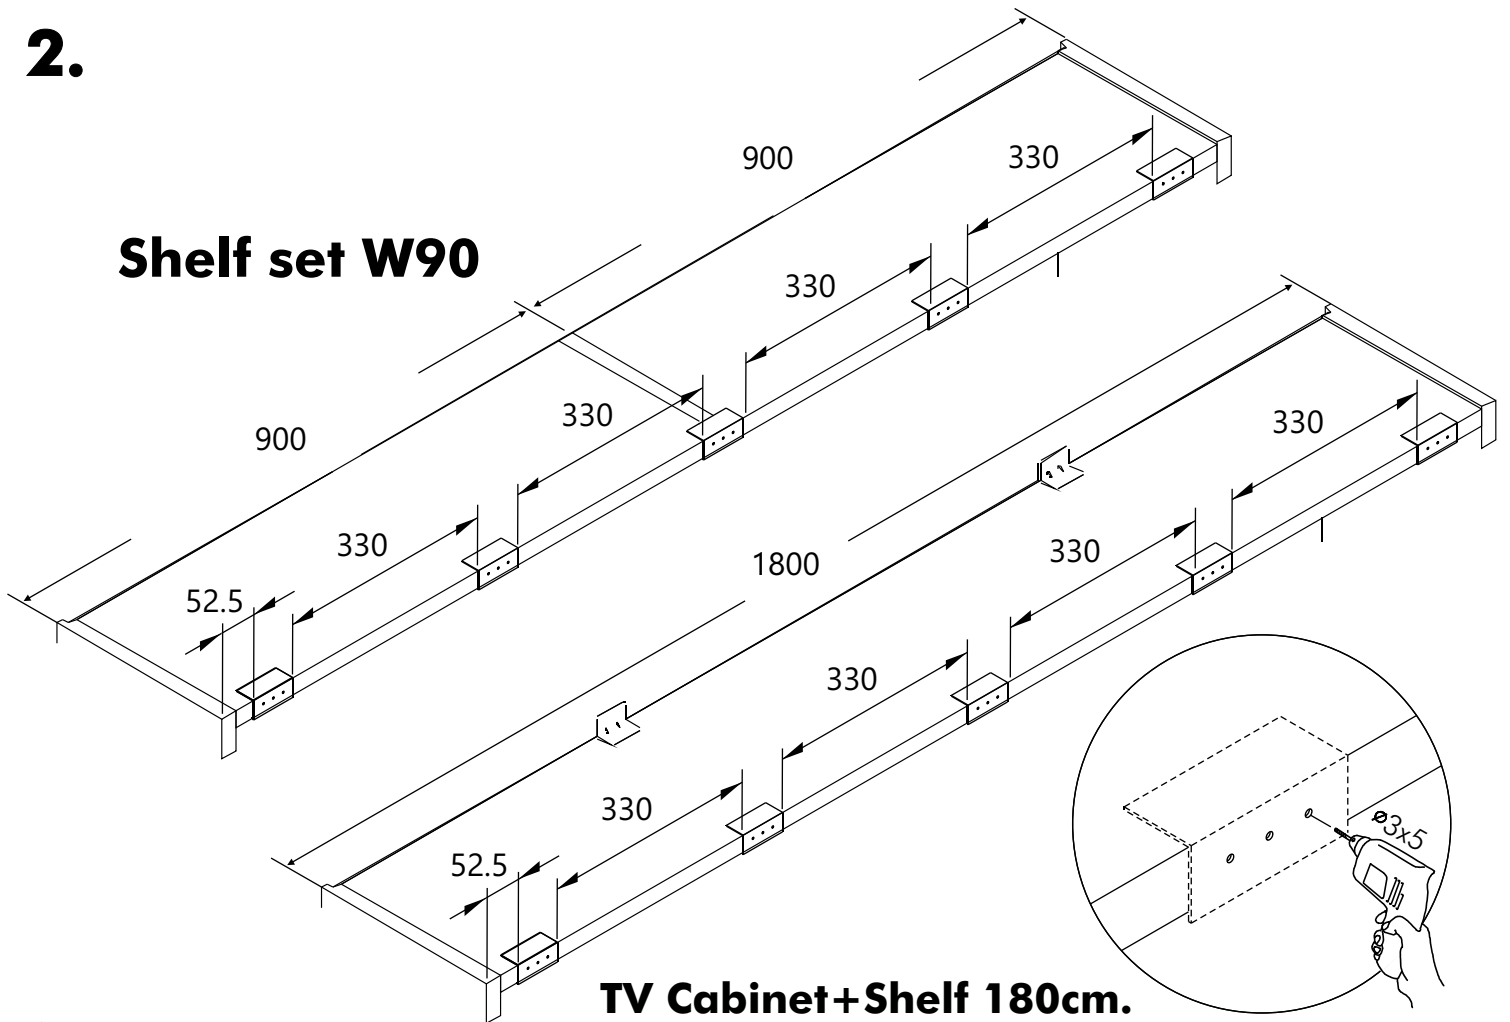

GANG 2

Guide Rail Set L180 SV

HARDWARE

x 7

x 2

x 10

x 1

M4x16mm.
x 21

x 21

x 1

M3.5x13mm.
x 4

x 1

x 1

1.

i

2.

Shelf set W90

TV Cabinet+Shelf 180cm.

3.

TV Cabinet+Shelf 180cm.

4.

5.

6.

7. Shelf set W90