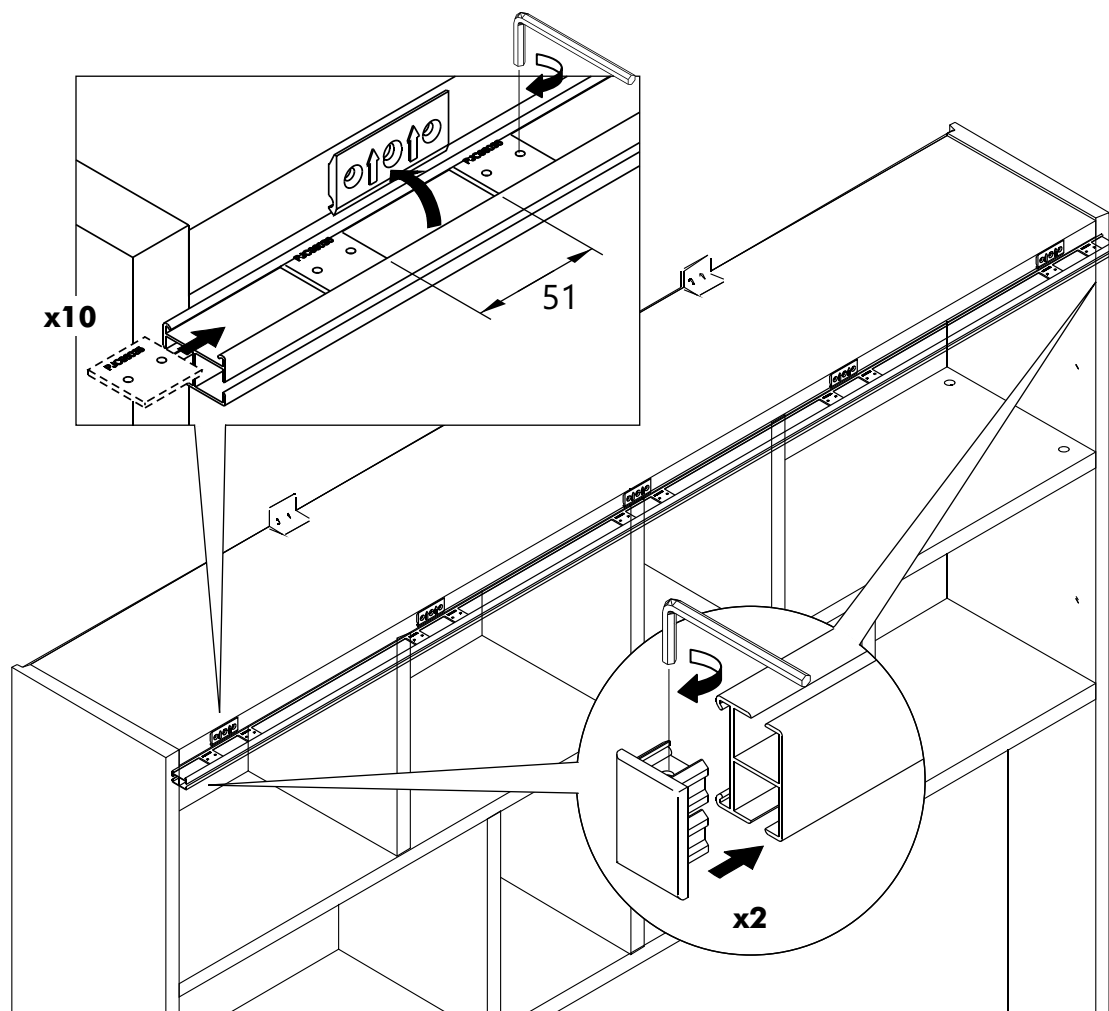

GANG 2

Guide Rail Set L180 SV

HARDWARE

x 7

x 2

x 10

x 1

M4x16mm.
x 21

x 21

x 1

M3.5x13mm.
x 4

x 1

x 1

1.

i

2.

Shelf set W90

TV Cabinet+Shelf 180cm.

3.

TV Cabinet+Shelf 180cm.

4.

5.

6.

7. Shelf set W90