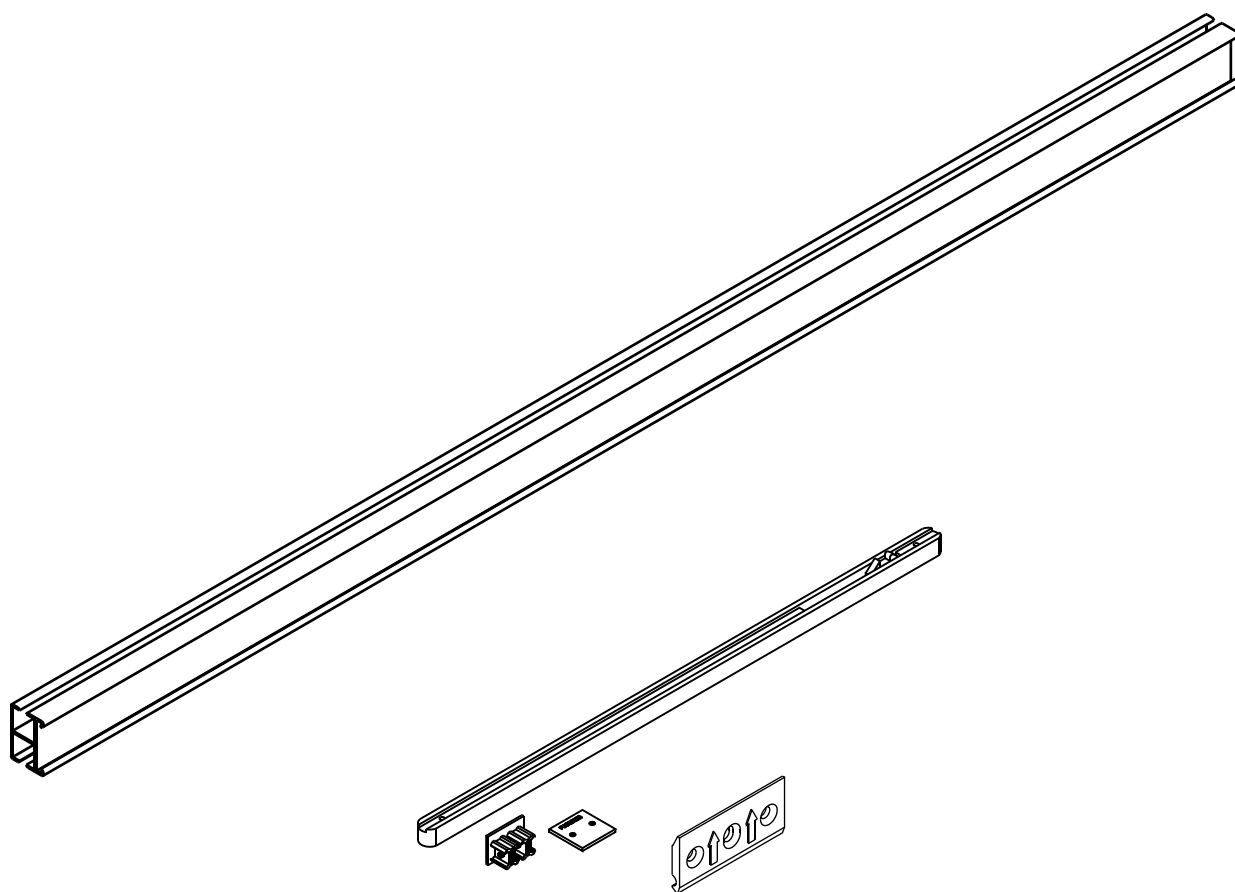

GANG 2

Guide Rail Set L180 SV

HARDWARE

x 7

x 2

x 10

x 1

M4x16mm.
x 21

x 21

x 1

M3.5x13mm.
x 4

x 1

x 1

1.

i

2.

Shelf set W90

TV Cabinet+Shelf 180cm.

3.

TV Cabinet+Shelf 180cm.

4.

5.

6.

7. Shelf set W90