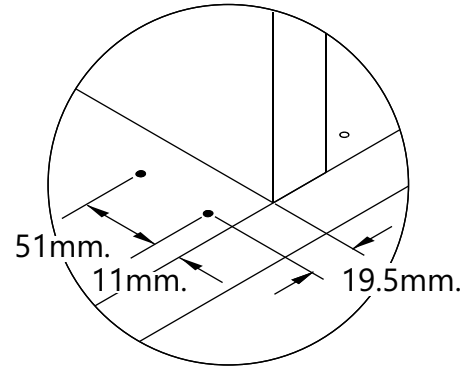

ITALIVING

Up-Down door W120H40

CONNECT SYSTEM

M4x16mm.

HARDWARE

x 3

x 1

x 1

x 12

x 1

x 2

1.

2.

3.

1.

2.