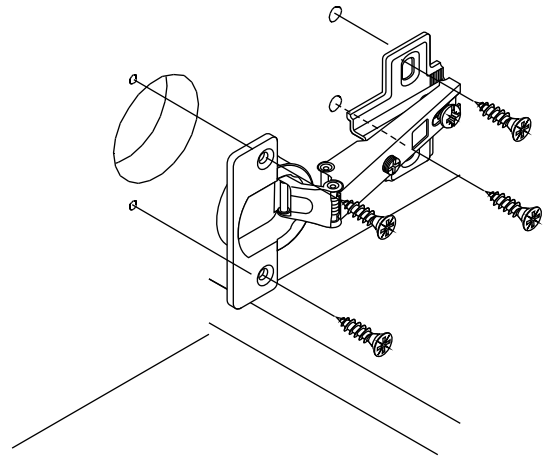

ITALIVING

Up-Down door W120H40

CONNECT SYSTEM

M4x16mm.

HARDWARE

x 3

x 1

x 1