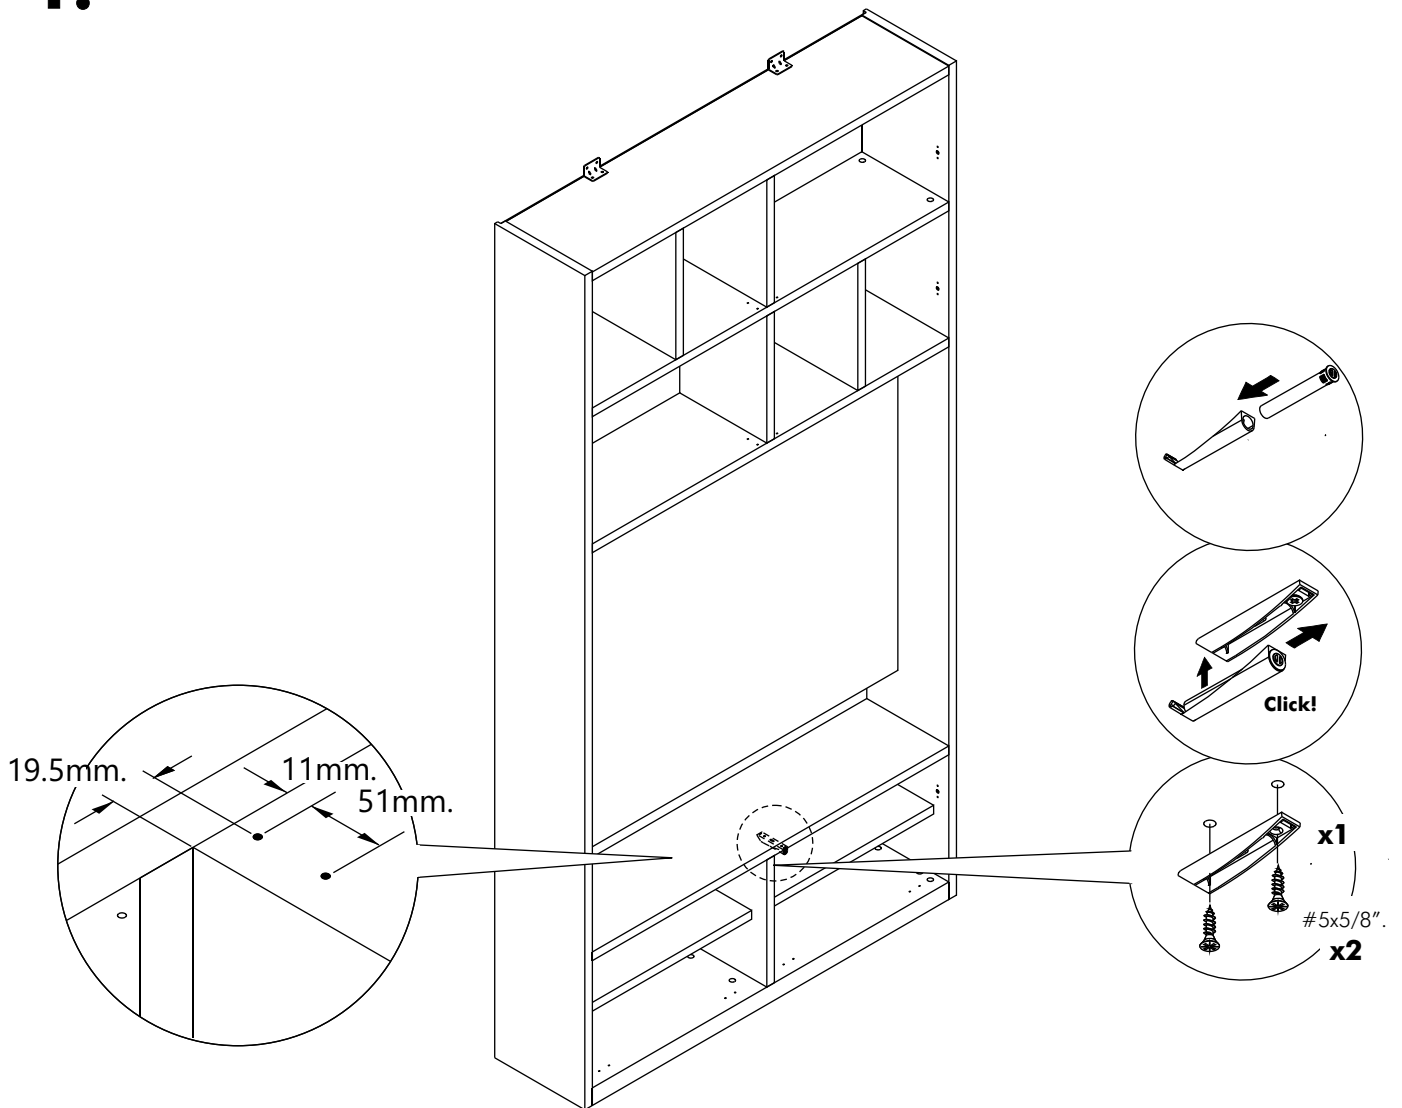

ITALIVING

Up-Down door W120H40

CONNECT SYSTEM

M4x16mm.

HARDWARE

x 3

x 1

x 1

x 12

x 1

x 2

1.

2.

3.

1.

2.