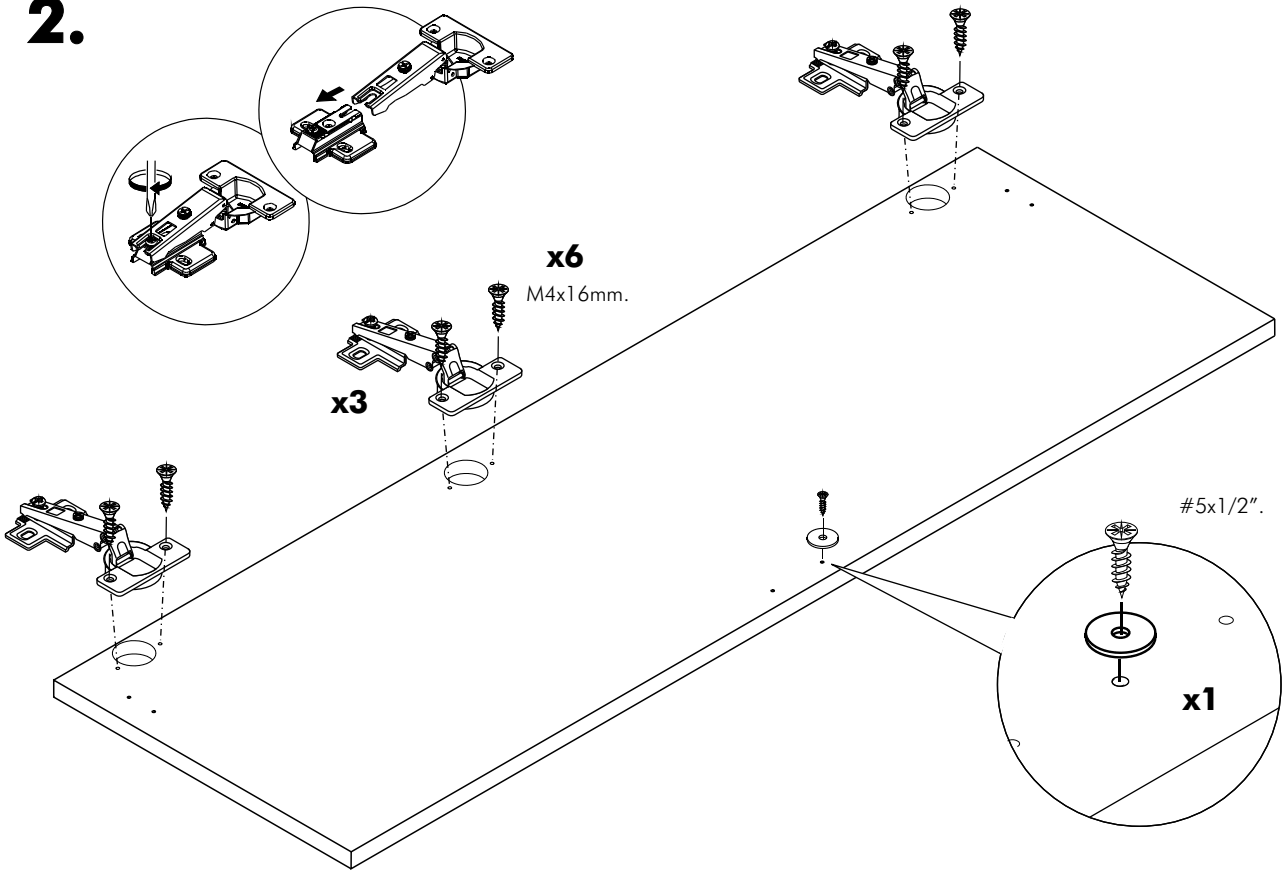

ITALIVING

Up-Down door W120H40

CONNECT SYSTEM

M4x16mm.

HARDWARE

x 3

x 1

x 1

x 12

x 1

x 2

1.

2.

3.

1.

2.