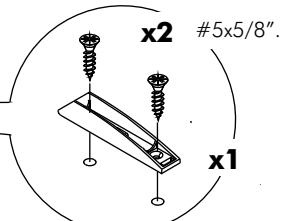

ITALIVING

Up-Down door W120H40

CONNECT SYSTEM

M4x16mm.

HARDWARE

x 3

x 1

x 1

x 12

x 1

x 2

1.

2.

3.

1.

2.