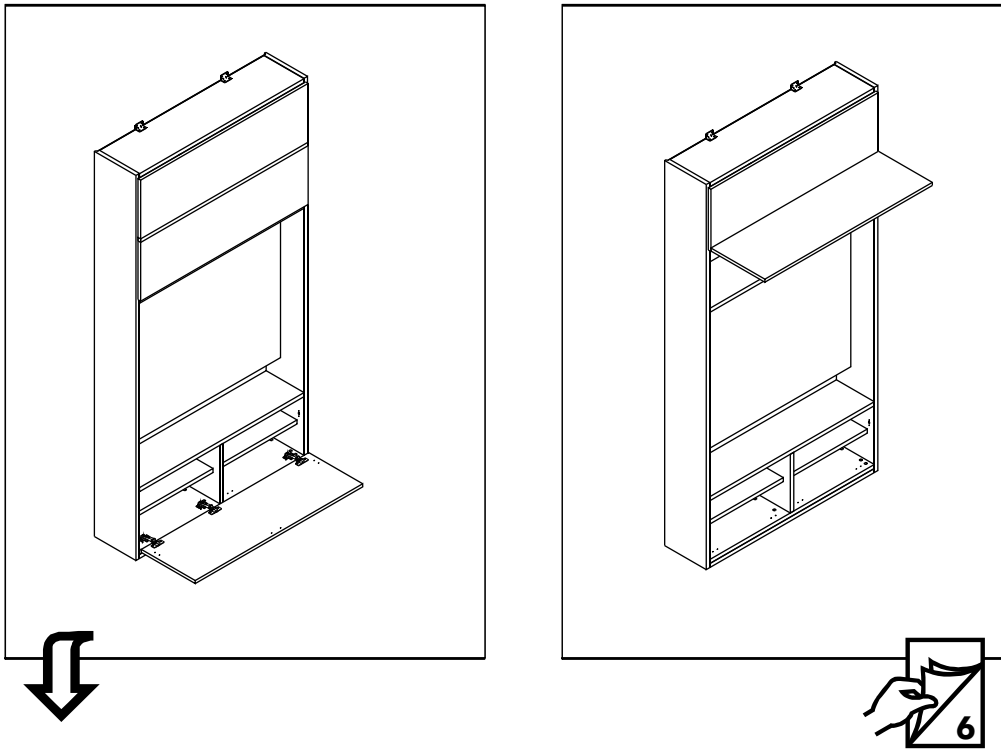

ITALIVING

Up-Down door W120H40

CONNECT SYSTEM

M4x16mm.

HARDWARE

x 3

x 1

x 1

x 12

x 1

x 2

1.

2.

3.

1.

2.