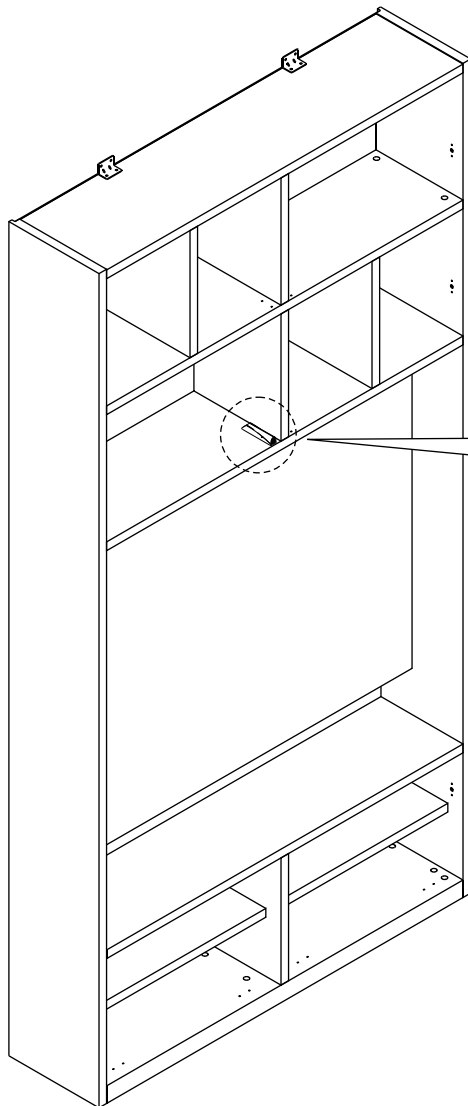

ITALIVING

Up-Down door W120H40

CONNECT SYSTEM

M4x16mm.

HARDWARE

x 3

x 1

x 1

x 12

x 1

x 2

1.

2.

3.

1.

2.