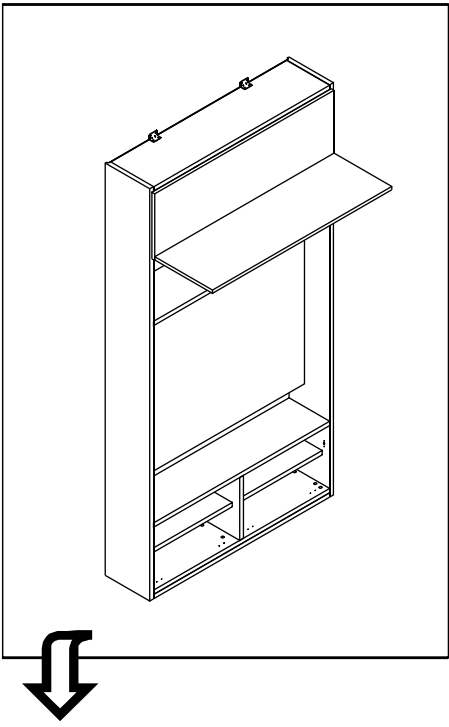

ITALIVING

Up-Down door W120H40

CONNECT SYSTEM

M4x16mm.

HARDWARE

x 3

x 1

x 1

x 12

x 1

x 2

1.

2.

3.

1.

2.