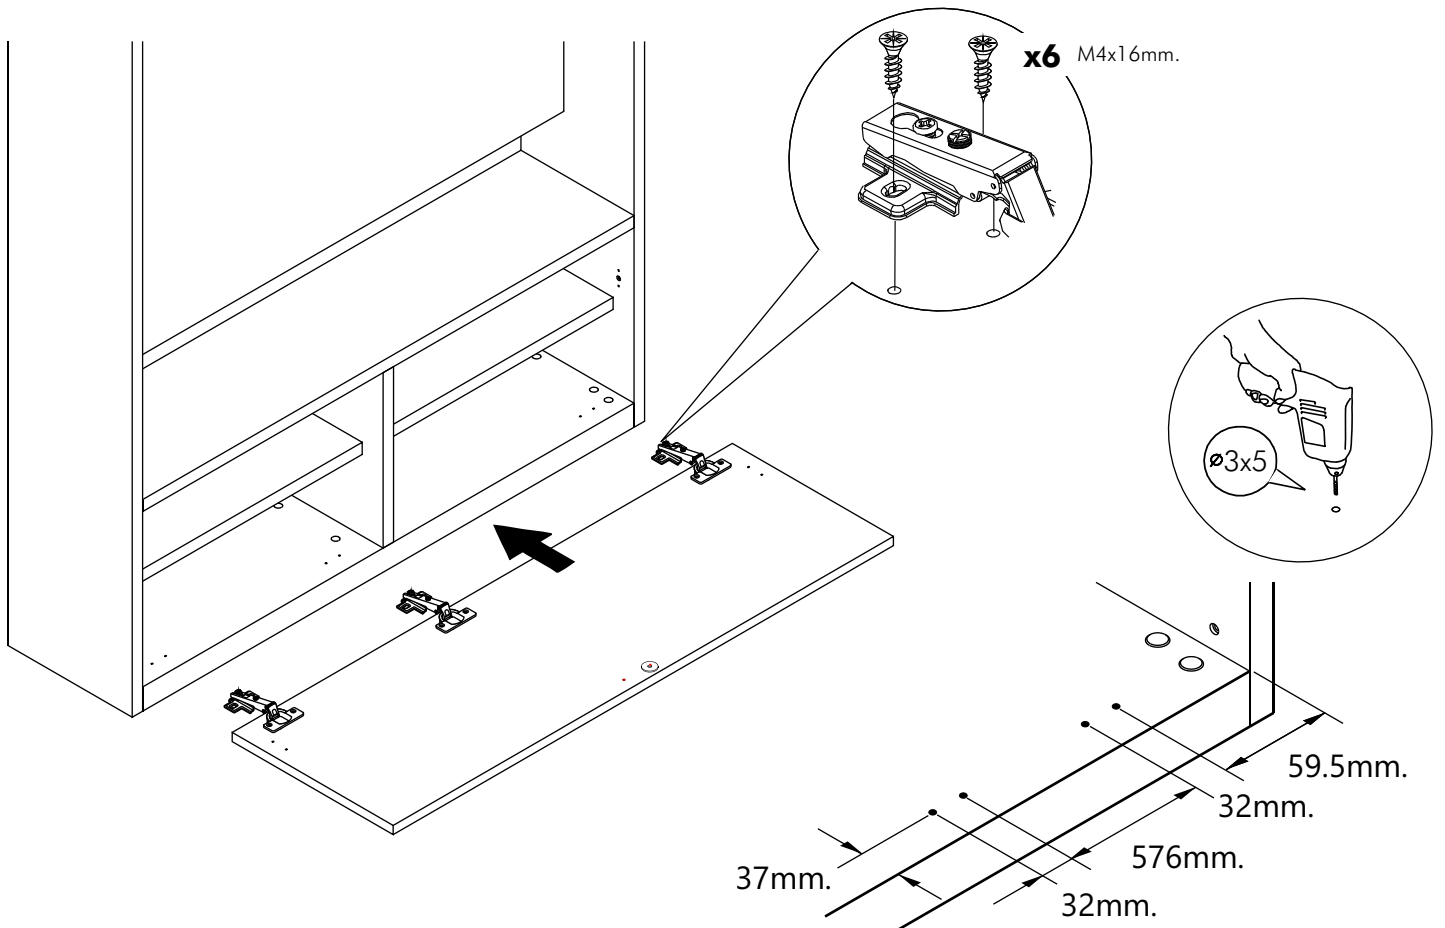

ITALIVING

Up-Down door W120H40

CONNECT SYSTEM

M4x16mm.

HARDWARE

x 3

x 1

x 1

x 12

x 1

x 2

1.

2.

3.

1.

2.