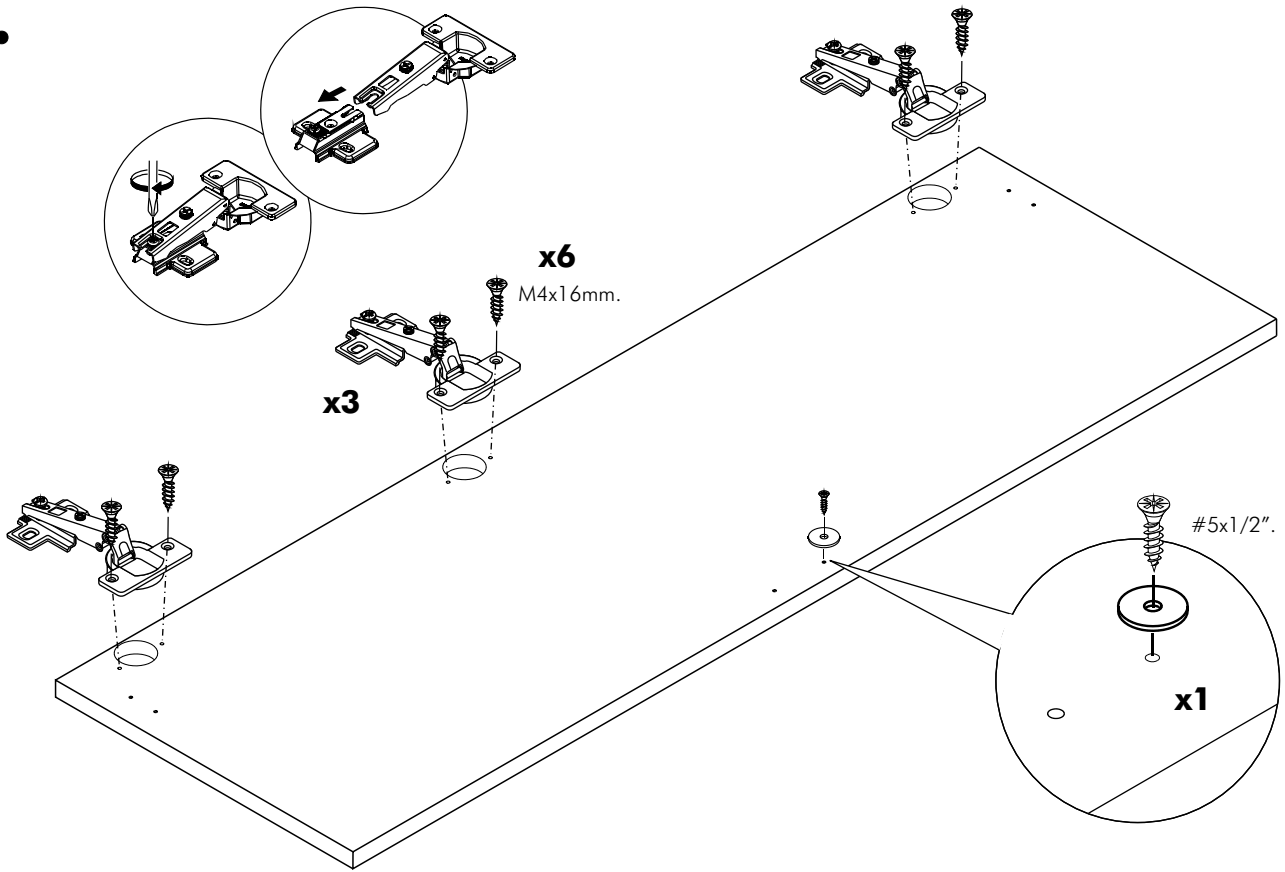

ITALIVING

Up-Down door W120H40

CONNECT SYSTEM

M4x16mm.

HARDWARE

x 3

x 1

x 1

x 12

x 1

x 2

1.

2.

3.

1.

2.