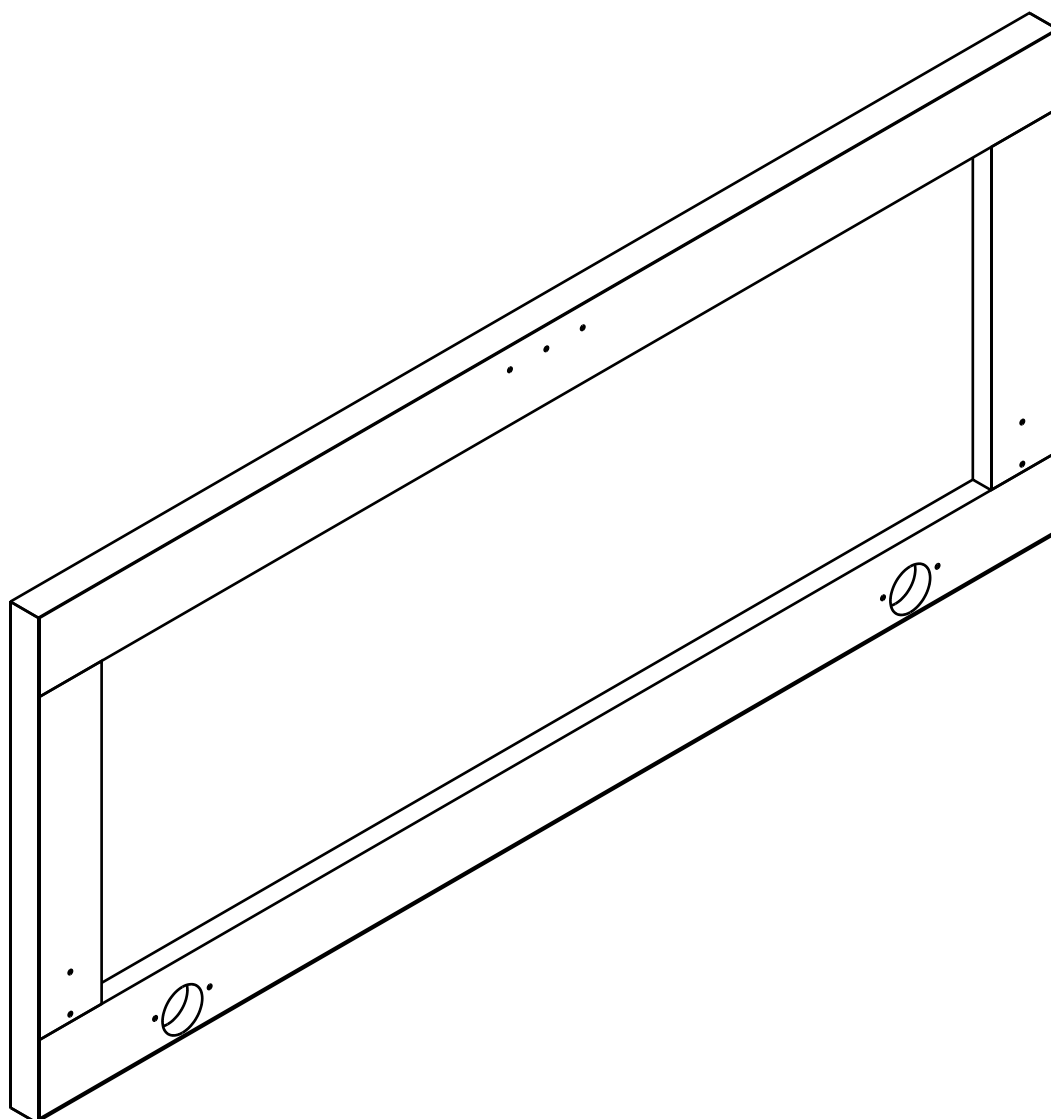

ITALIVING

Mirror Up-Down dr90

CONNECT SYSTEM

M4x16mm.

HARDWARE

x 2

x 1

x 1

M4x16mm.

x 8

#5x1/2".

x 1

#5x5/8"

x 2

1.

2.