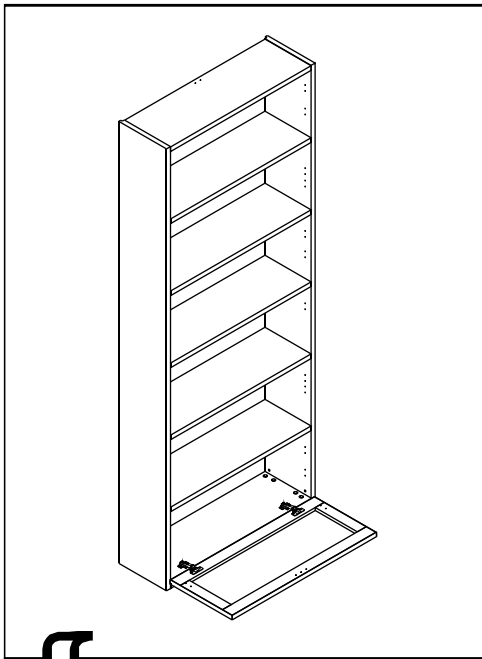

ITALIVING

Mirror Up-Down dr90

CONNECT SYSTEM

M4x16mm.

HARDWARE

x 2

x 1

x 1

M4x16mm.

x 8

#5x1/2".

x 1

#5x5/8"

x 2

1.

2.