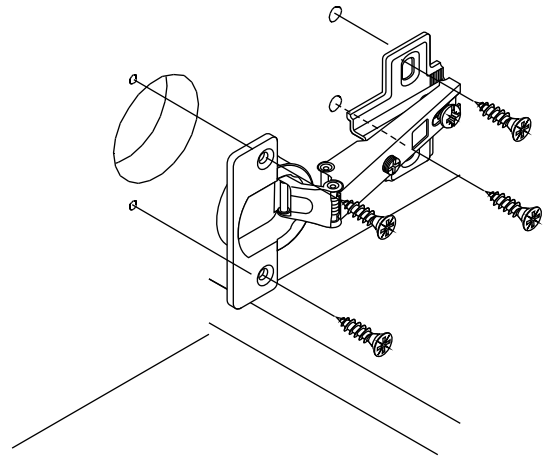

ITALIVING

Mirror Up-Down dr90

CONNECT SYSTEM

M4x16mm.

HARDWARE

x 2

x 1

x 1

M4x16mm.

x 8

#5x1/2".

x 1

#5x5/8"

x 2

1.

2.