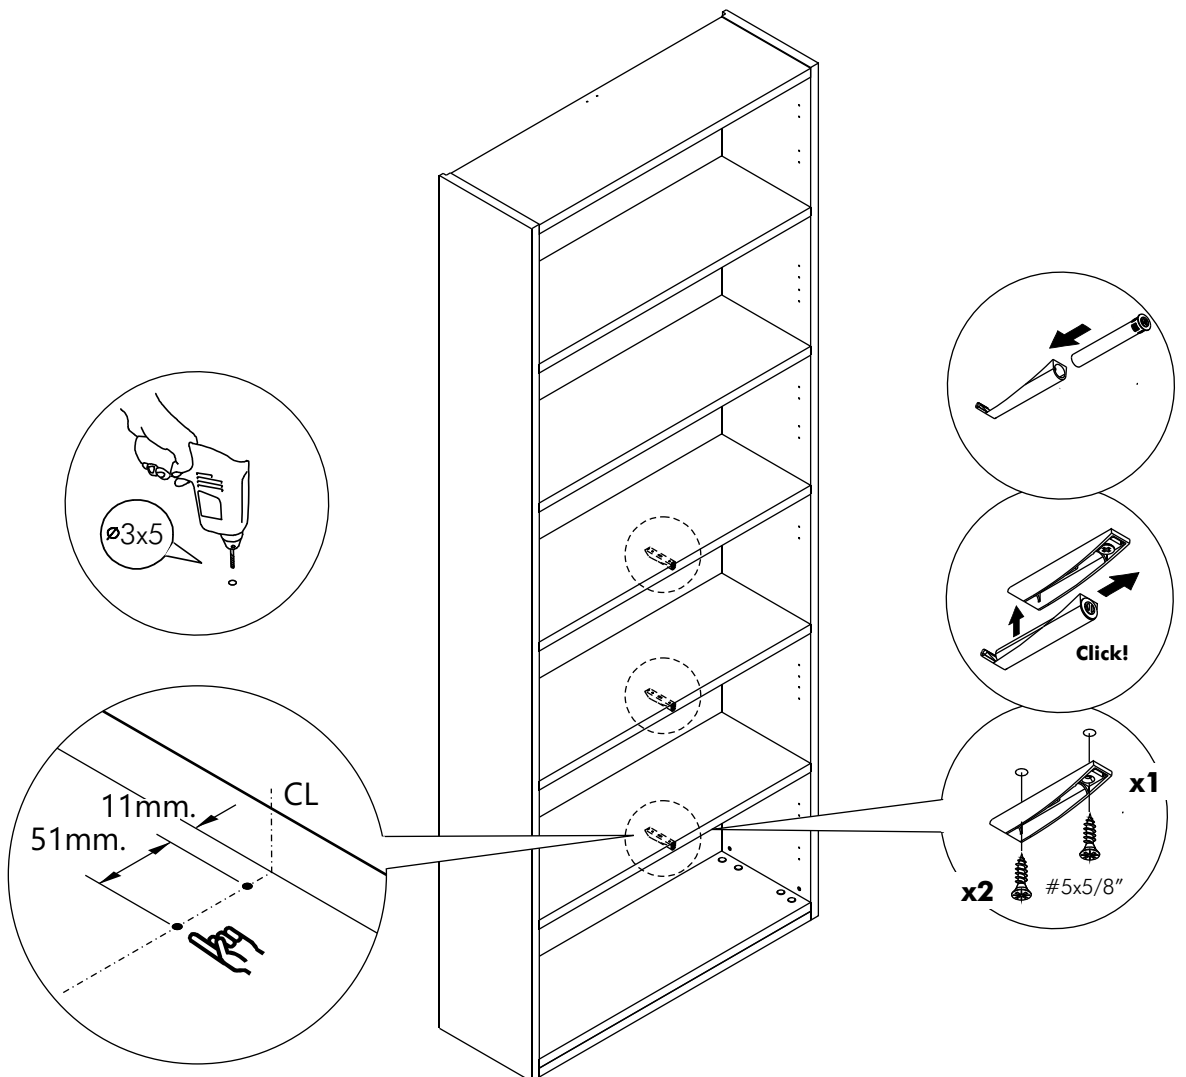

ITALIVING

Mirror Up-Down dr90

CONNECT SYSTEM

M4x16mm.

HARDWARE

x 2

x 1

x 1

M4x16mm.

x 8

#5x1/2".

x 1

#5x5/8"

x 2

1.

2.