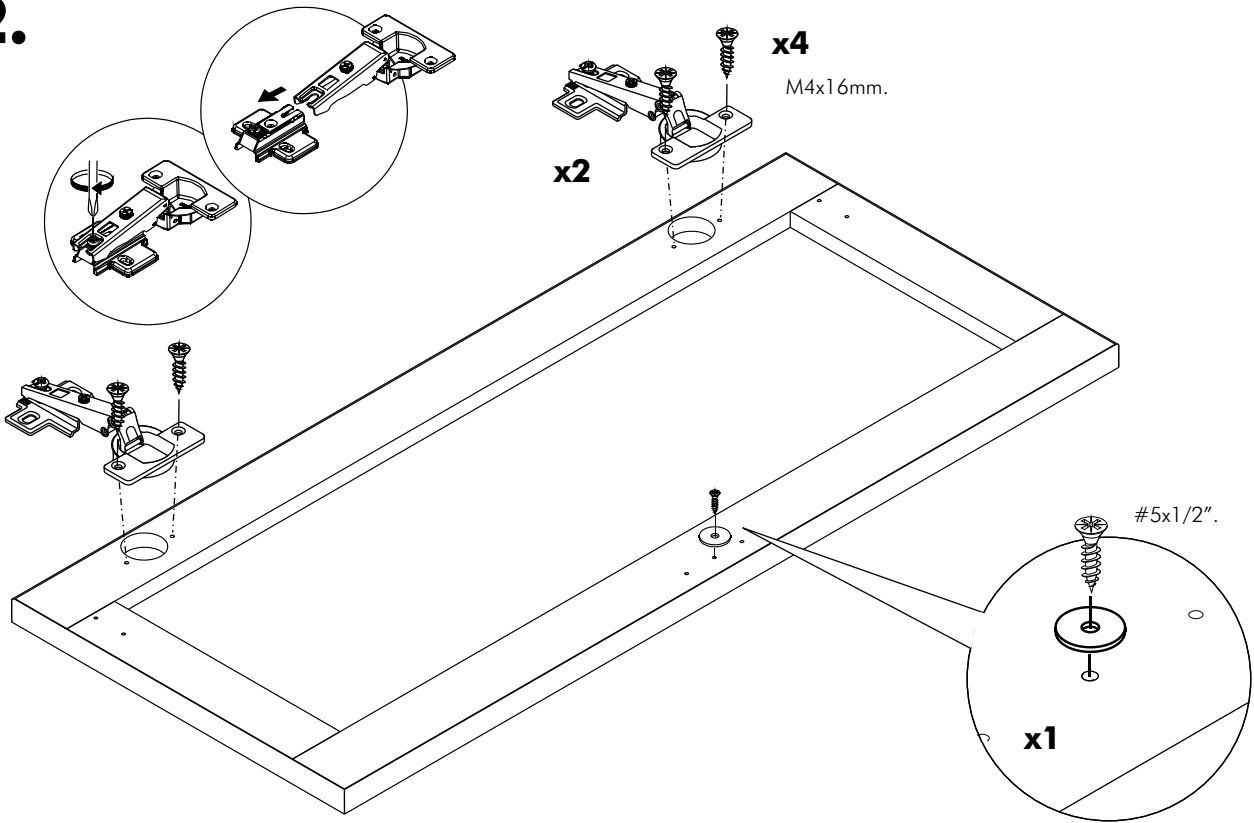

ITALIVING

Mirror Up-Down dr90

CONNECT SYSTEM

M4x16mm.

HARDWARE

x 2

x 1

x 1

M4x16mm.

x 8

#5x1/2".

x 1

#5x5/8"

x 2

1.

2.