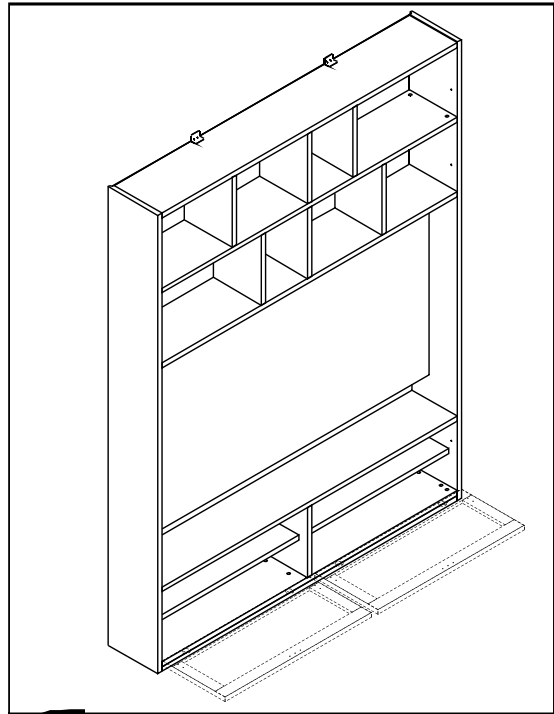

ITALIVING

Mirror Up-Down dr90

CONNECT SYSTEM

M4x16mm.

HARDWARE

x 2

x 1

x 1

M4x16mm.

x 8

#5x1/2".

x 1

#5x5/8"

x 2

1.

2.