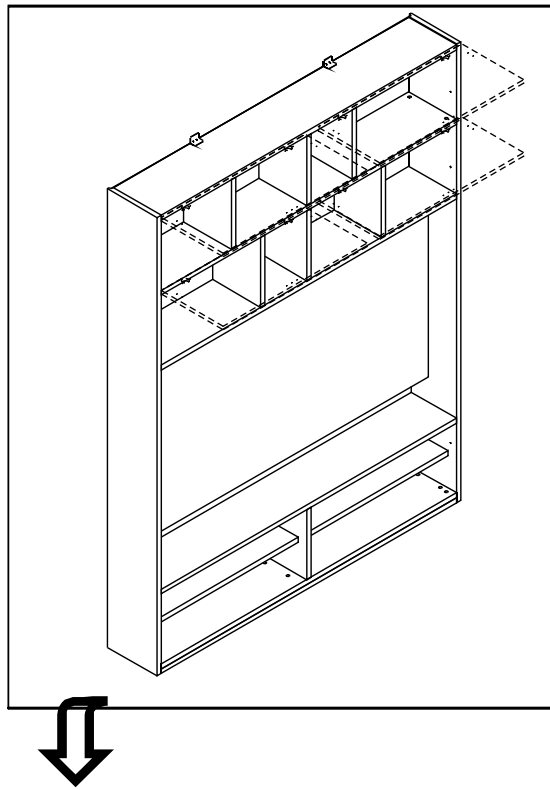

ITALIVING

Mirror Up-Down dr90

CONNECT SYSTEM

M4x16mm.

HARDWARE

x 2

x 1

x 1

M4x16mm.

x 8

#5x1/2".

x 1

#5x5/8"

x 2

1.

2.

3.

1.

2.

3.