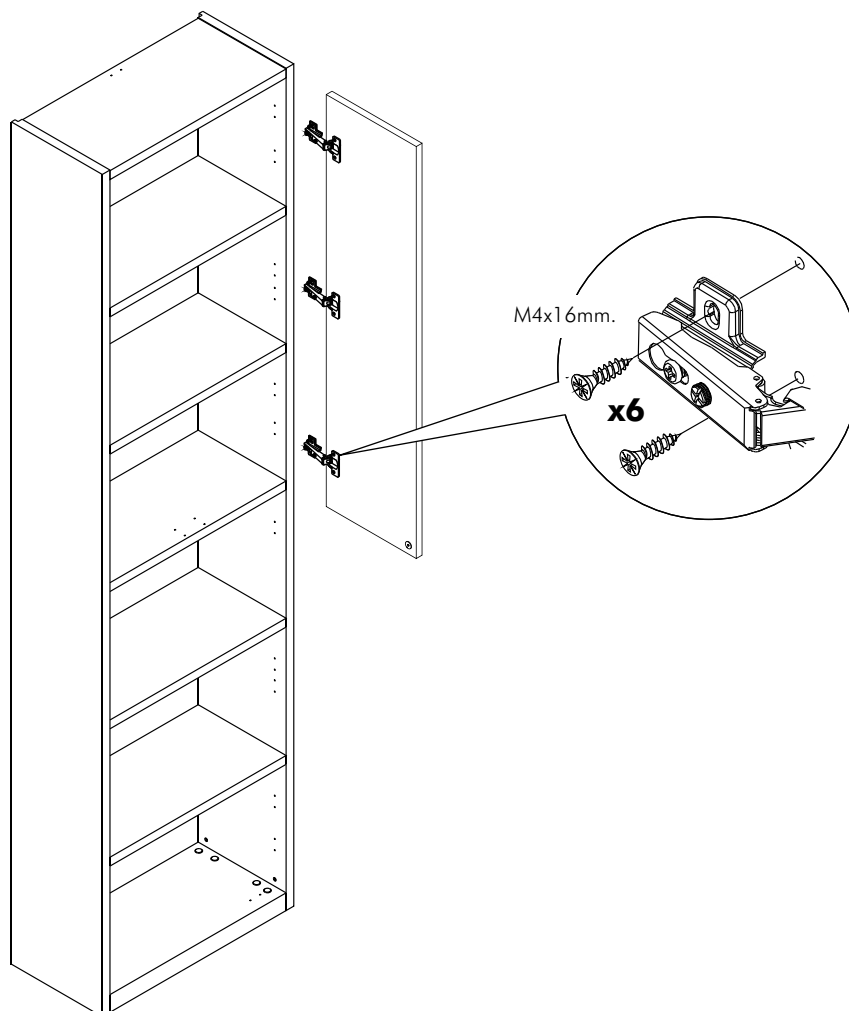

ITALIVING

Glass Hinge door W30
Mirror Hinge door W30
Hinge door W30H120

CONNECT SYSTEM

M4x16mm.

HARDWARE

x 3

x 1

x 1

(L)

2.

(R)

3.

(R)

2.
(L)

3.
(L)