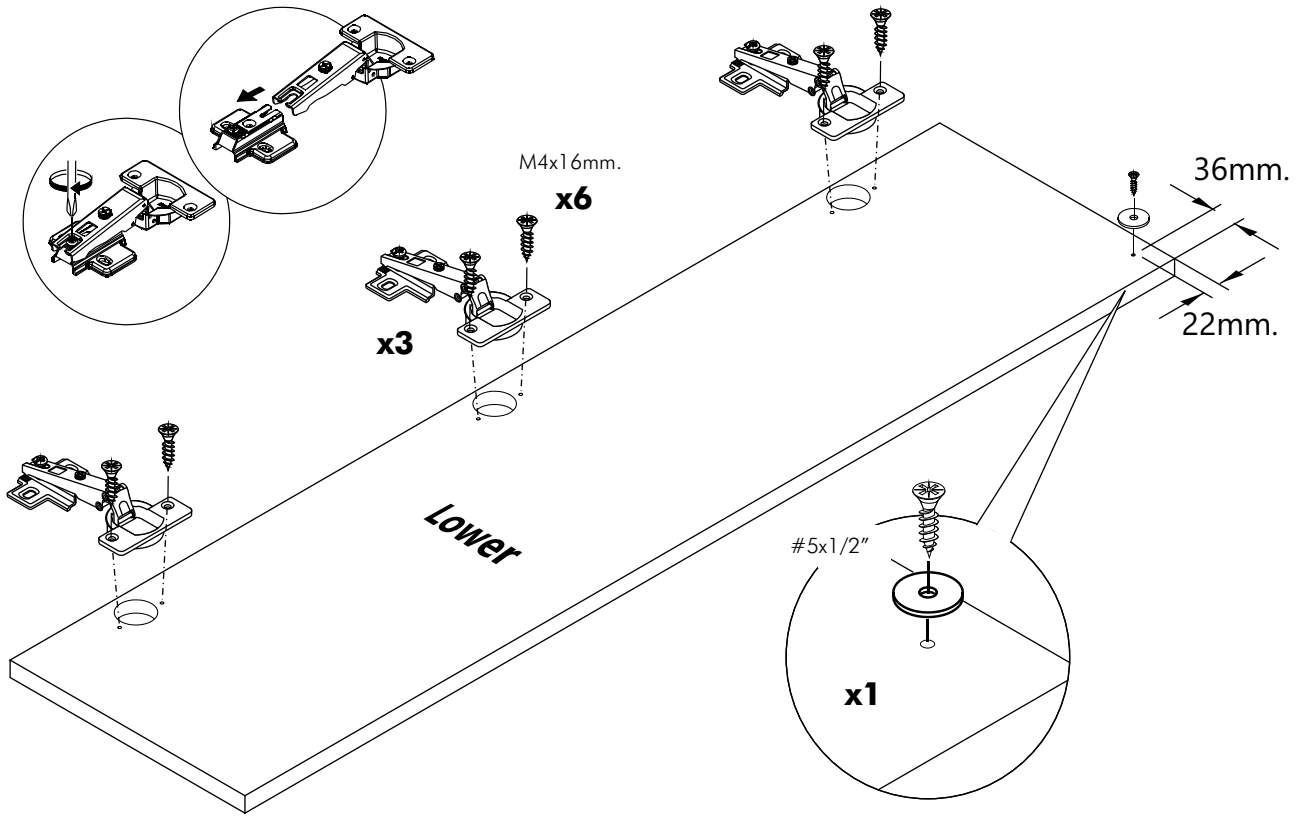

ITALIVING

Glass Hinge door W30
Mirror Hinge door W30
Hinge door W30H120

CONNECT SYSTEM

M4x16mm.

HARDWARE

x 3

x 1

x 1

M4x16mm.

x 12

#5x1/2".

x 1

#5x5/8"

x 2

1.

2.
(R)