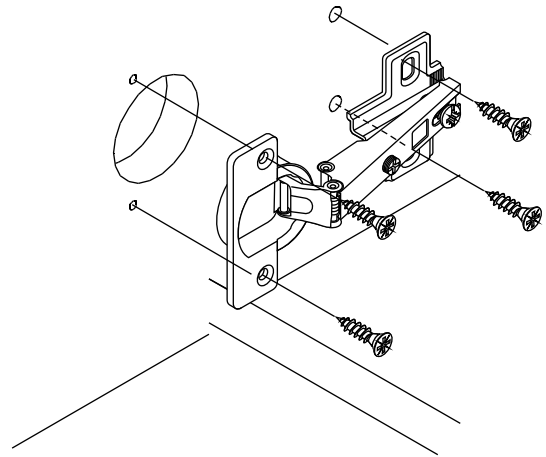

ITALIVING

Glass Hinge door W30
Mirror Hinge door W30
Hinge door W30H120

CONNECT SYSTEM

M4x16mm.

HARDWARE

x 3

x 1

x 1

M4x16mm.

x 12

#5x1/2".

x 1

#5x5/8"

x 2

1.

2.
(R)