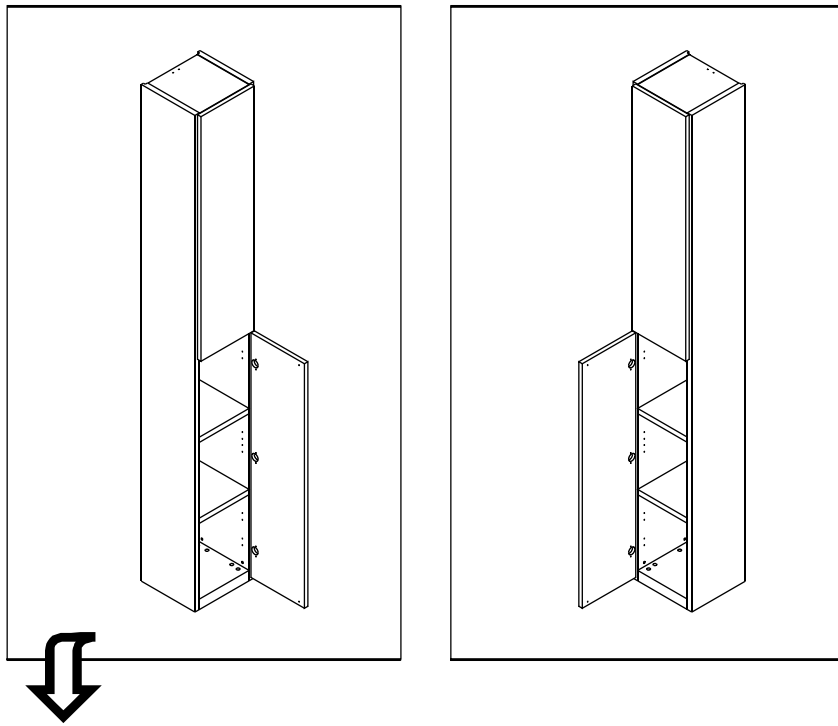

ITALIVING

Glass Hinge door W30
Mirror Hinge door W30
Hinge door W30H120

CONNECT SYSTEM

M4x16mm.

HARDWARE

x 3

x 1

x 1

M4x16mm.

x 12

#5x1/2".

x 1

#5x5/8"

x 2

1.

2.
(R)