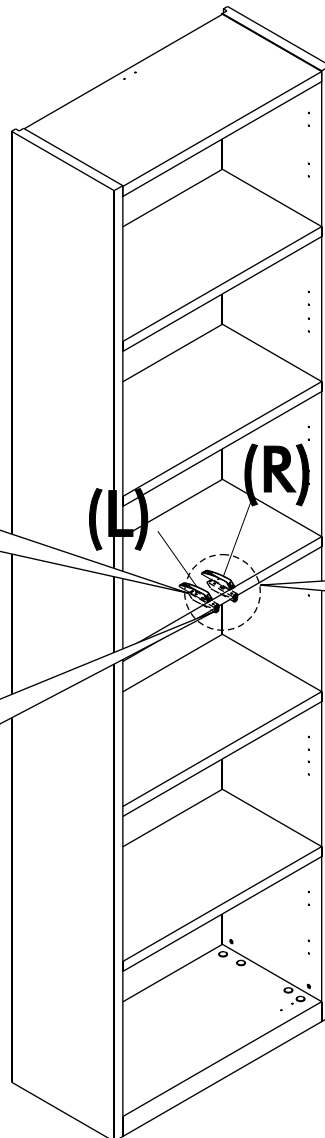

ITALIVING

Glass Hinge door W30
Mirror Hinge door W30
Hinge door W30H120

CONNECT SYSTEM

M4x16mm.

HARDWARE

x 3

x 1

x 1

M4x16mm.

x 12

#5x1/2".

x 1

#5x5/8"

x 2

1.

2.
(R)

2.
(L)

3.
(L)

1.

2.
(R)

3.
(R)

2.

(L)

3.