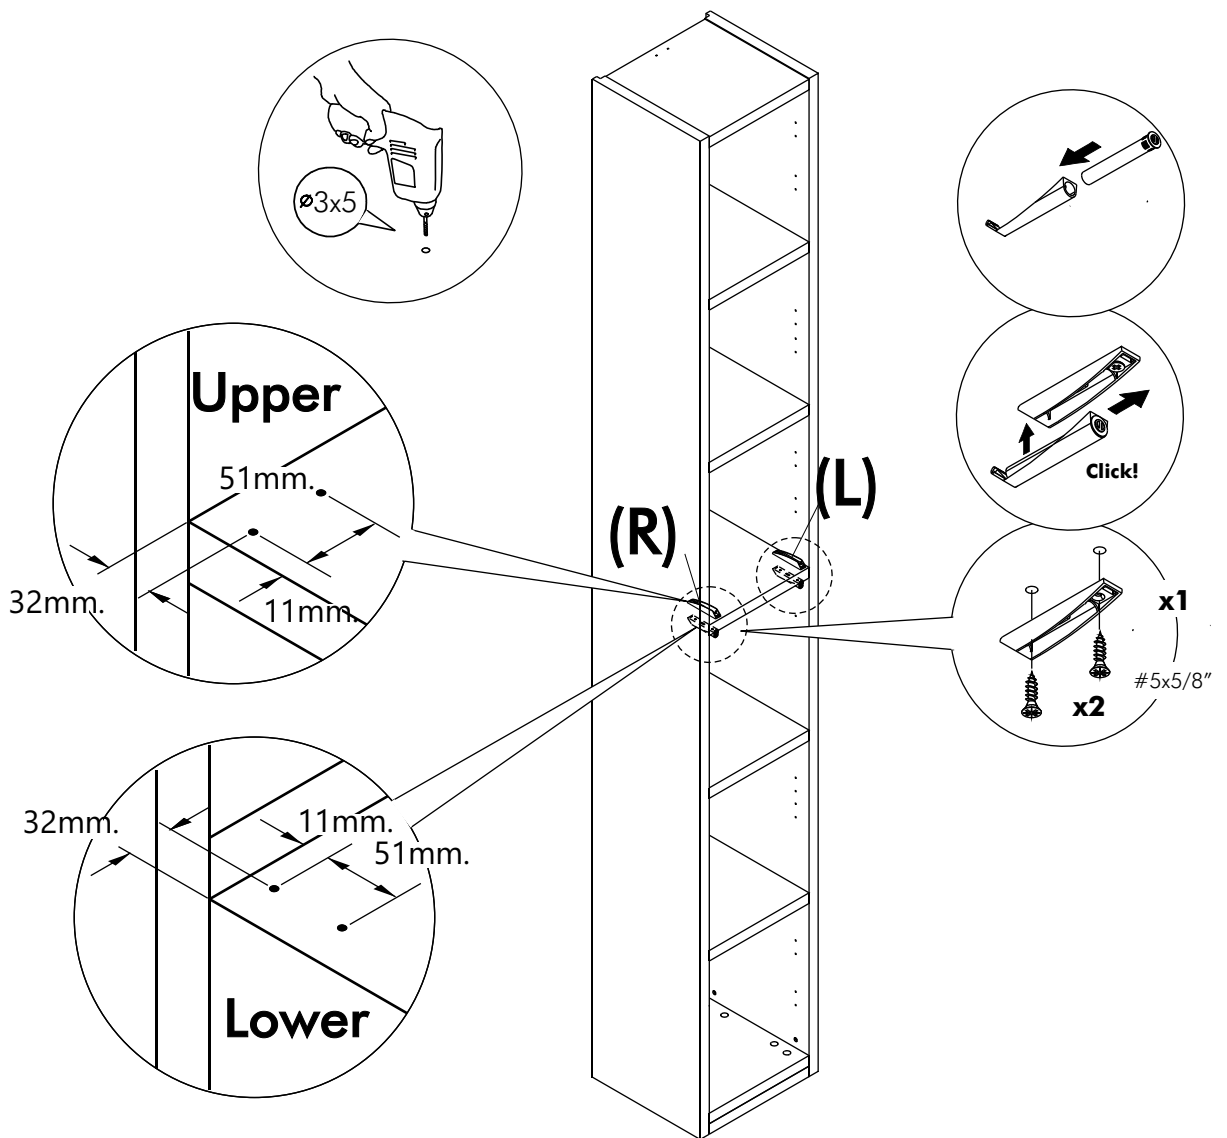

ITALIVING

Glass Hinge door W30
Mirror Hinge door W30
Hinge door W30H120

CONNECT SYSTEM

M4x16mm.

HARDWARE

x 3

x 1

x 1

M4x16mm.

x 12

#5x1/2".

x 1

#5x5/8"

x 2

1.

2.
(R)