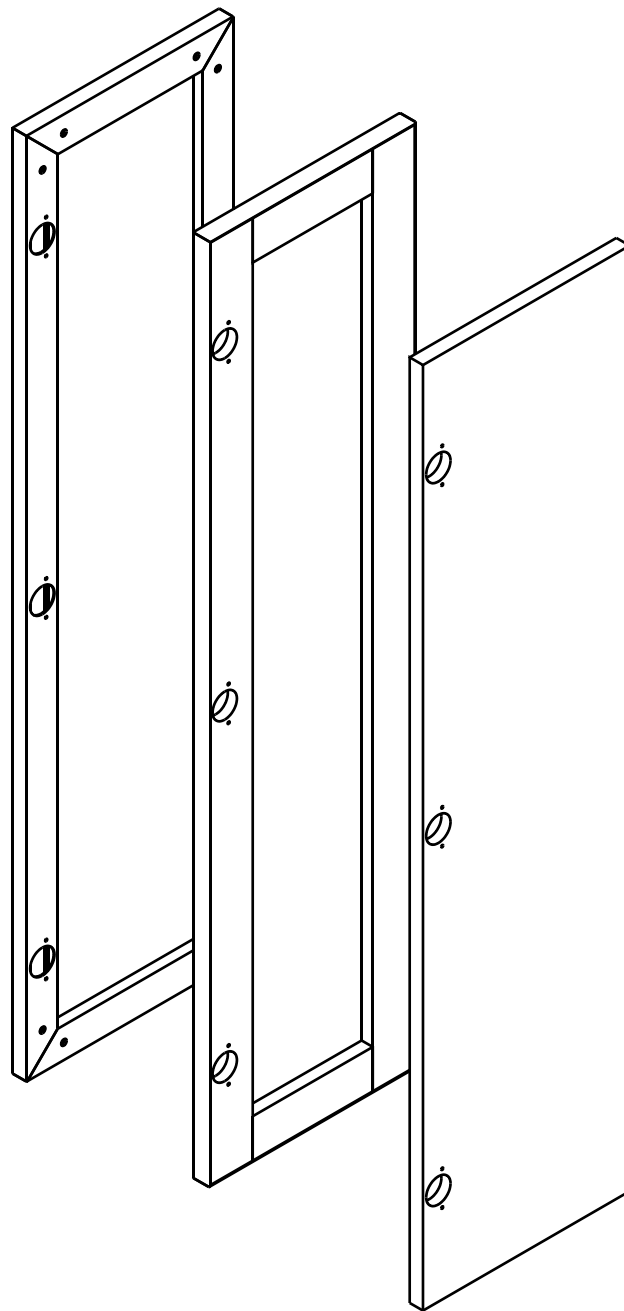

ITALIVING

Glass Hinge door W30
Mirror Hinge door W30
Hinge door W30H120

CONNECT SYSTEM

M4x16mm.

HARDWARE

x 3

x 1

x 1

M4x16mm.

x 12

#5x1/2".

x 1

#5x5/8"

x 2

1.

2.
(R)