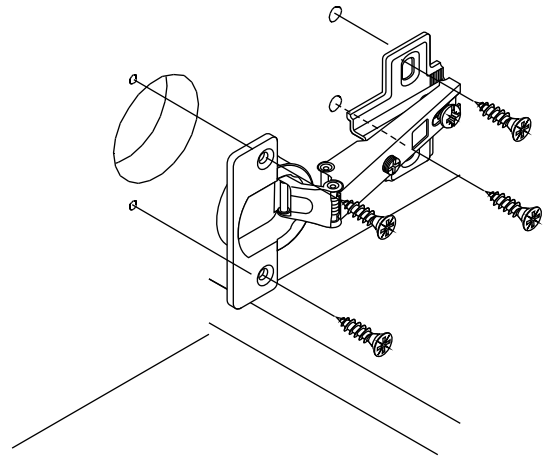

ITALIVING

Glass Hinge door W30
Mirror Hinge door W30
Hinge door W30H120

CONNECT SYSTEM

M4x16mm.

HARDWARE

x 3

x 1

x 1

M4x16mm.

x 12

#5x1/2".

x 1

#5x5/8"

x 2

1.

2.
(R)