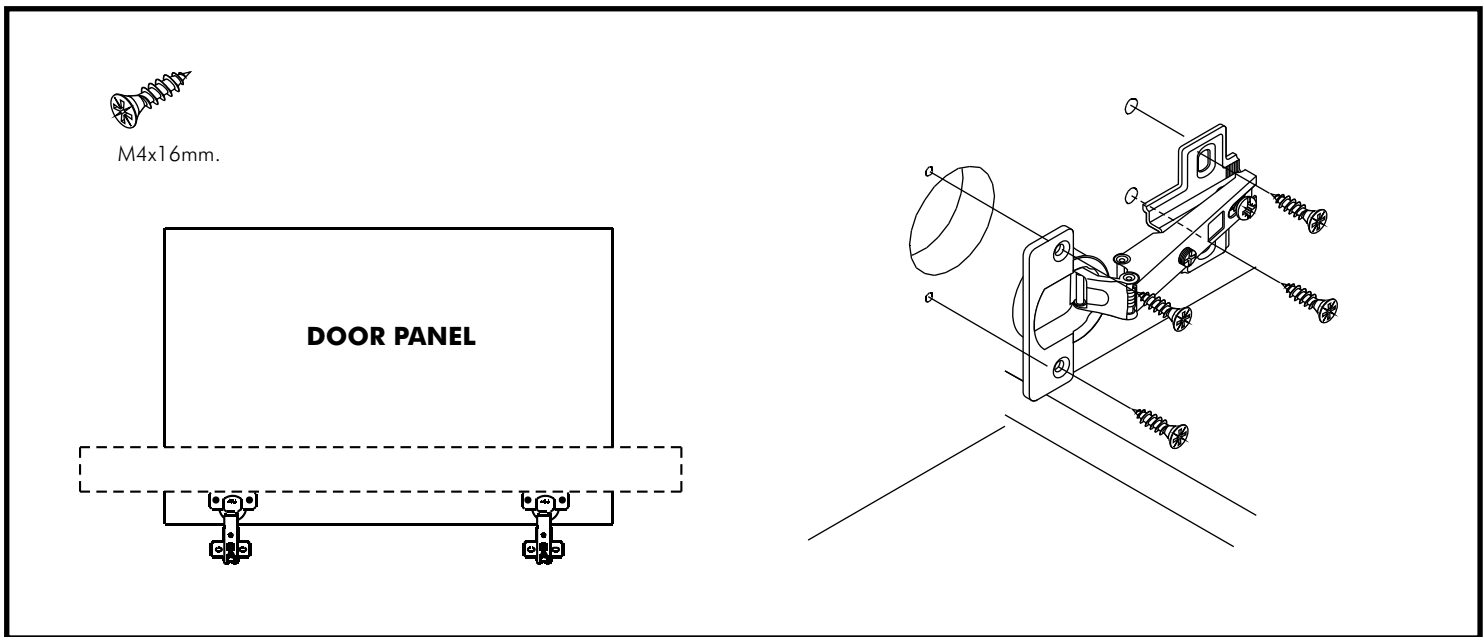

ITALIVING

Glass Hinge door W30
Mirror Hinge door W30
Hinge door W30H240

CONNECT SYSTEM

HARDWARE

x 5

x 1

x 1

M4x16mm.

x 20

#5x1/2".

x 1

#5x5/8"

x 2

1.

2.

3.