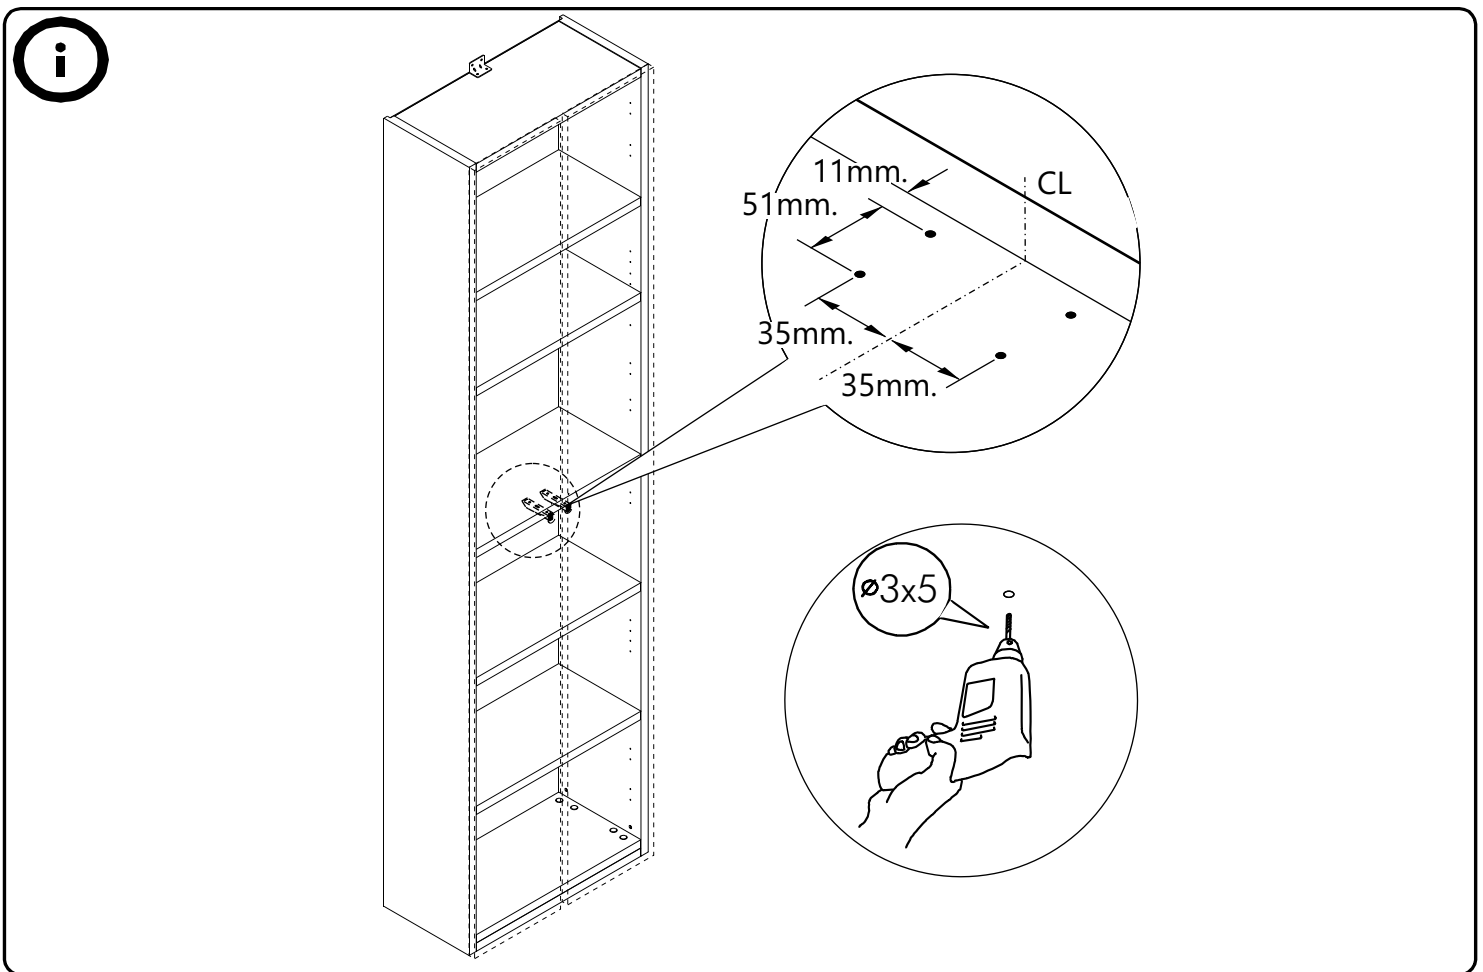

ITALIVING

Glass Hinge door W30
Mirror Hinge door W30
Hinge door W30H240

CONNECT SYSTEM

HARDWARE

x 5

x 1

x 1

M4x16mm.

x 20

#5x1/2".

x 1

#5x5/8"

x 2

1.

2.

3.