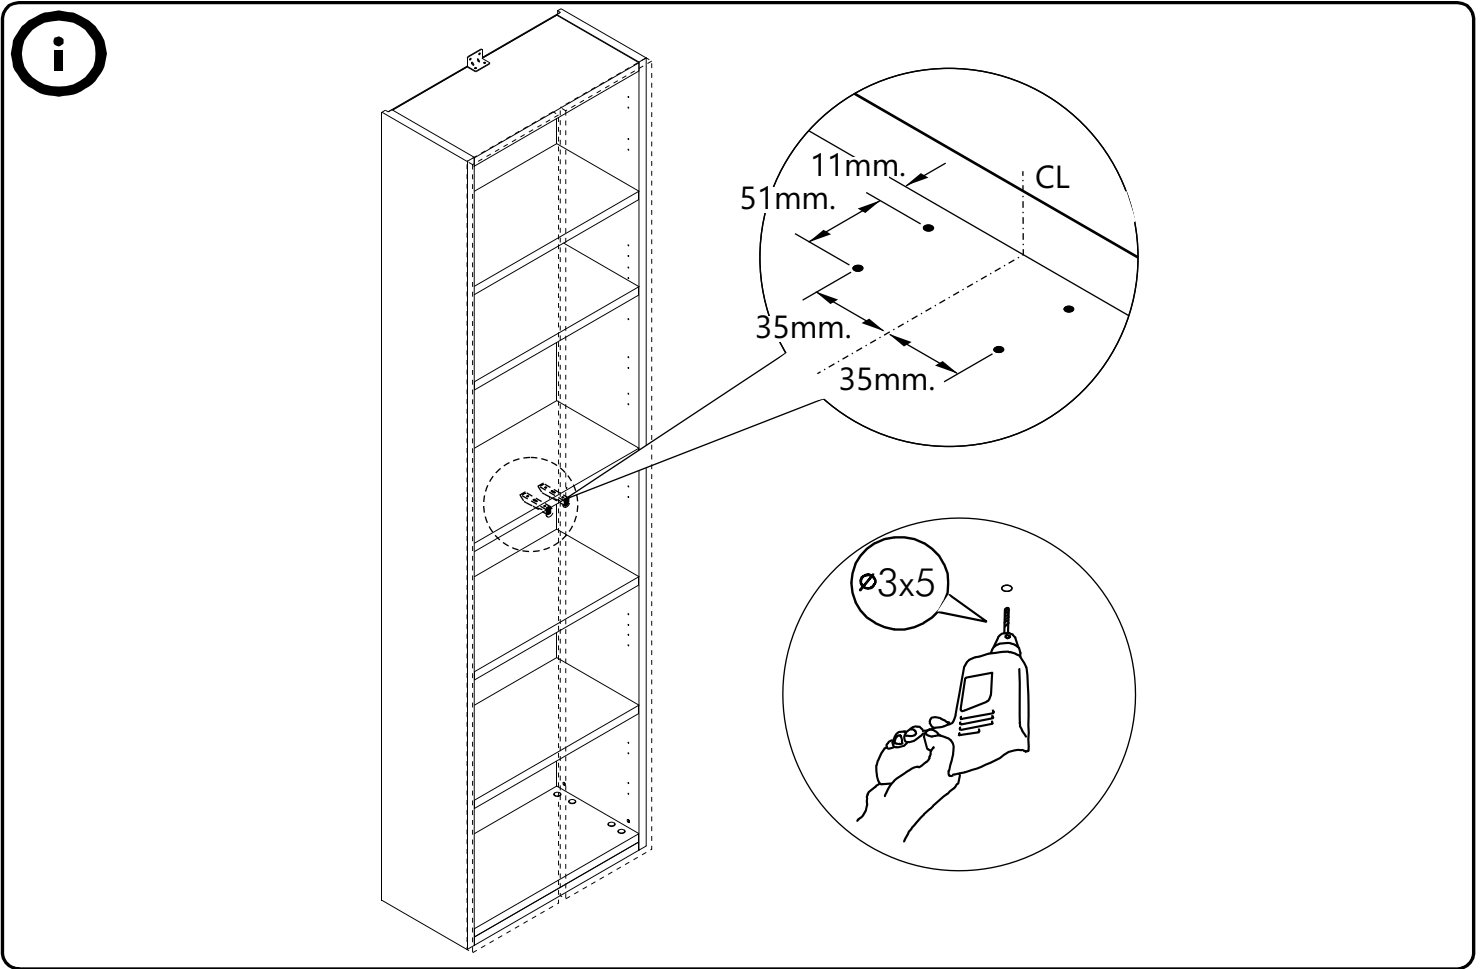

ITALIVING

Glass Hinge door W30
Mirror Hinge door W30
Hinge door W30H240

CONNECT SYSTEM

HARDWARE

x 5

x 1

x 1

M4x16mm.

x 20

#5x1/2".

x 1

#5x5/8"

x 2

1.

2.

3.