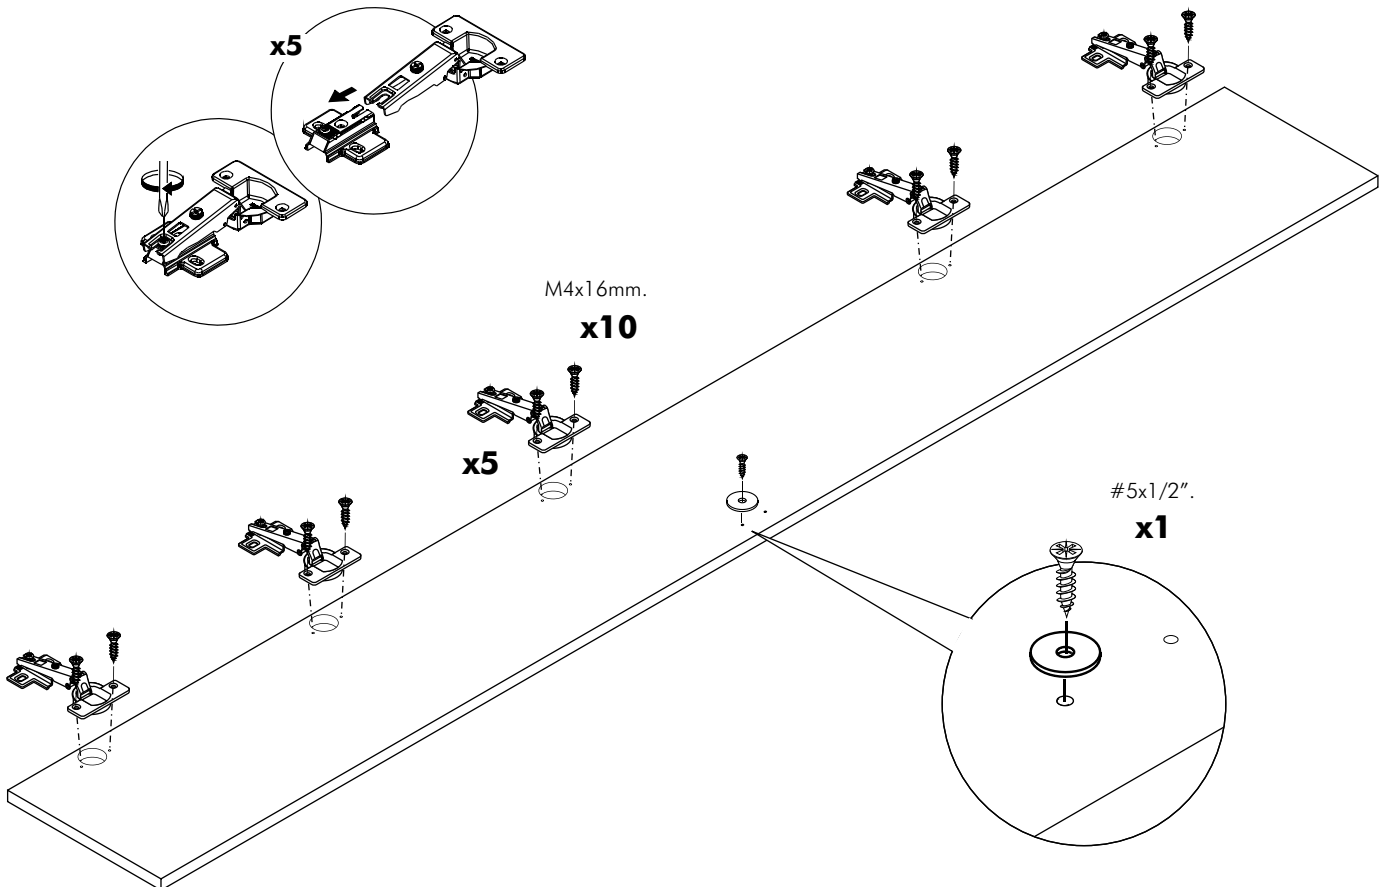

ITALIVING

Glass Hinge door W30
Mirror Hinge door W30
Hinge door W30H240

CONNECT SYSTEM

HARDWARE

x 5

x 1

x 1

M4x16mm.

x 20

#5x1/2".

x 1

#5x5/8"

x 2

1.

2.

3.