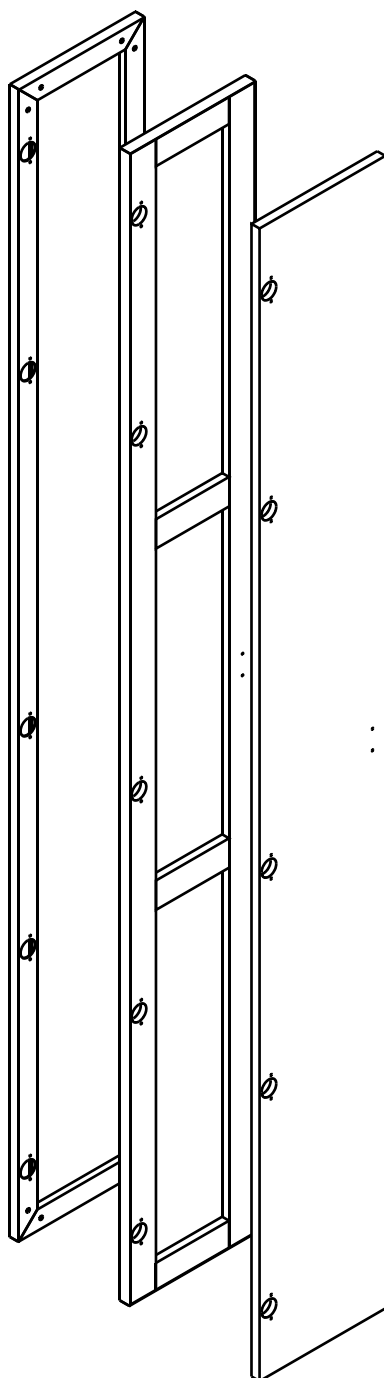

ITALIVING

Glass Hinge door W30
Mirror Hinge door W30
Hinge door W30H240

CONNECT SYSTEM

HARDWARE

x 5

x 1

x 1

M4x16mm.

x 20

#5x1/2".

x 1

#5x5/8"

x 2

1.

2.

3.