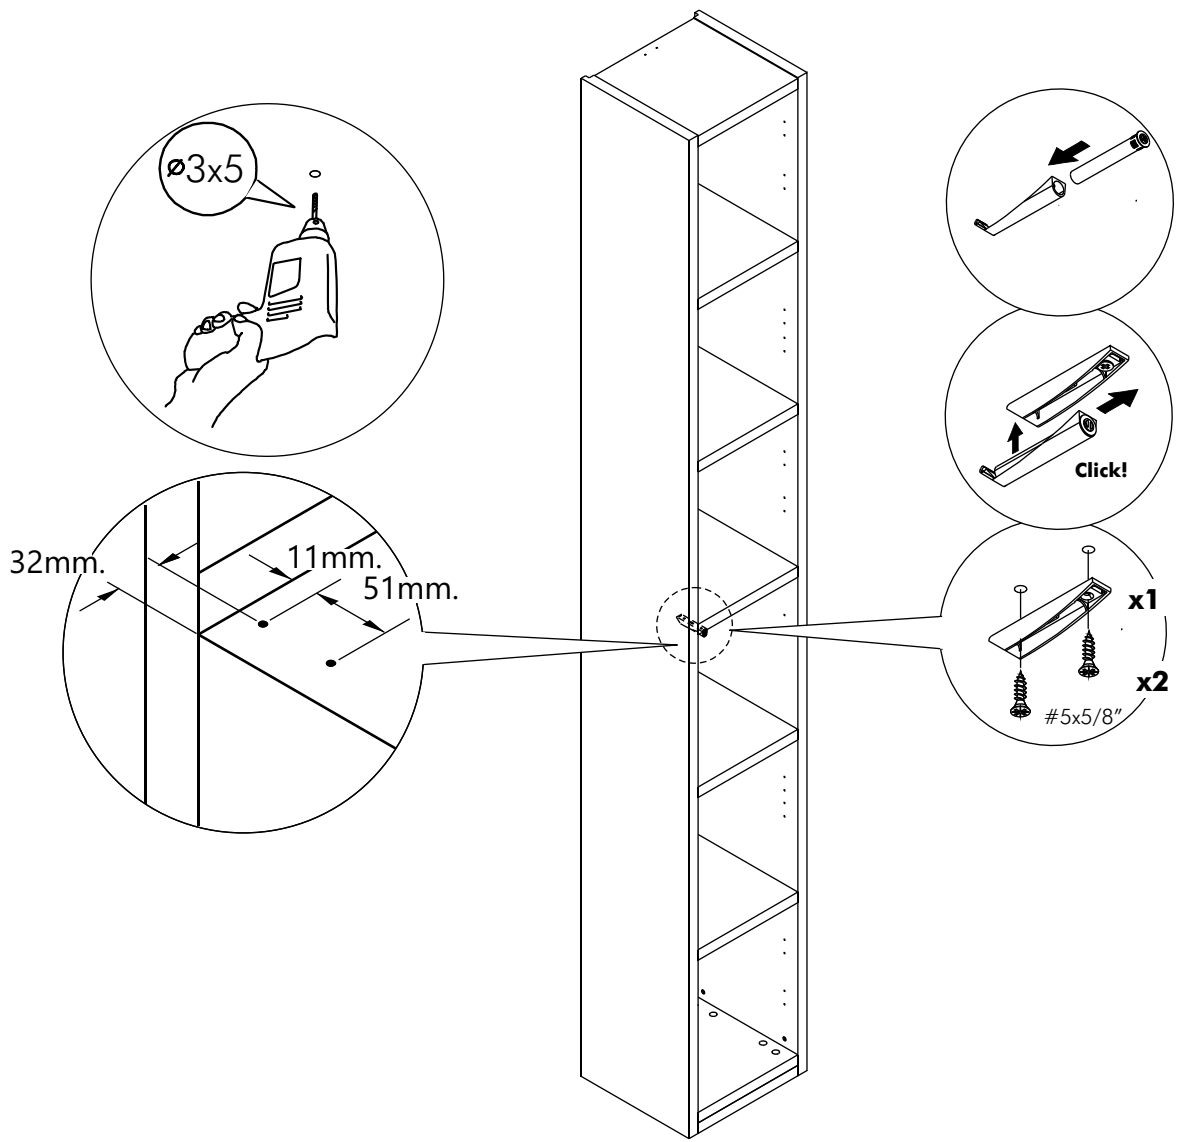

ITALIVING

Glass Hinge door W30
Mirror Hinge door W30
Hinge door W30H240

CONNECT SYSTEM

HARDWARE

x 5

x 1

x 1

M4x16mm.

x 20

#5x1/2".

x 1

#5x5/8"

x 2

1.

2.

3.