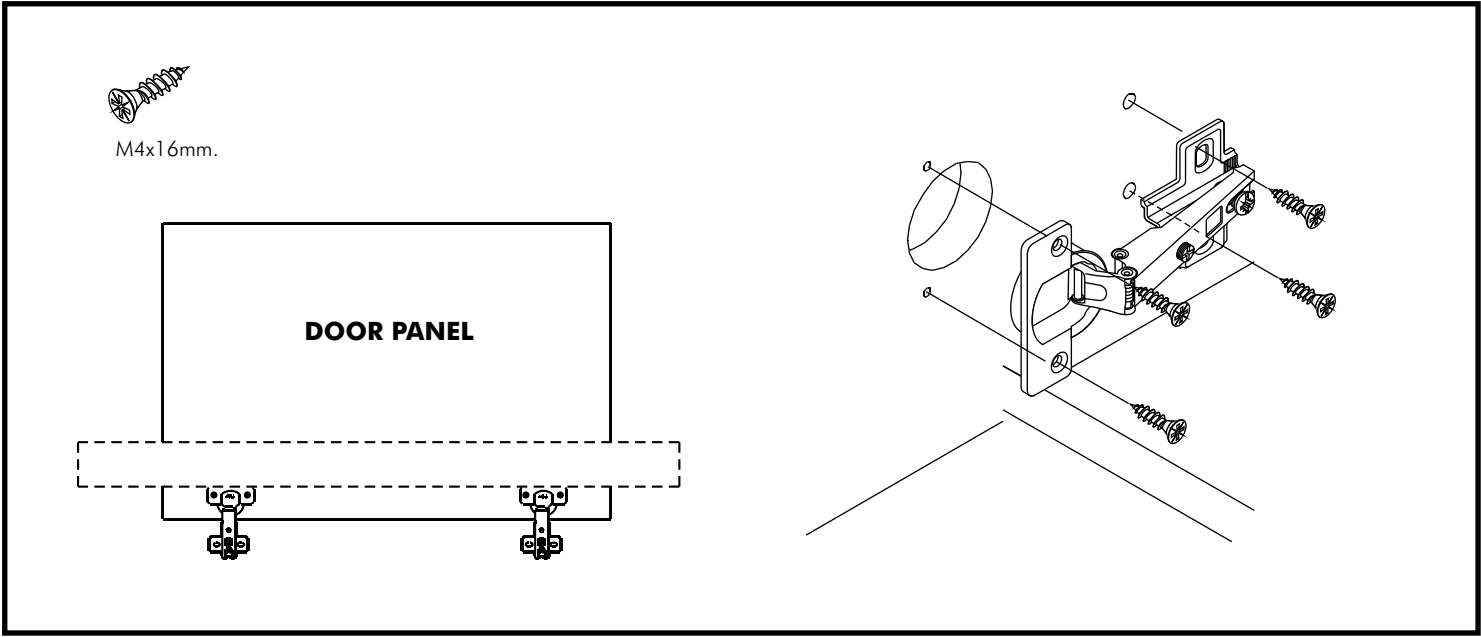

ITALIVING

Glass Hinge door W30
Mirror Hinge door W30
Hinge door W30H240

CONNECT SYSTEM

HARDWARE

x 5

x 1

x 1

M4x16mm.

x 20

#5x1/2".

x 1

#5x5/8"

x 2

1.

2.

3.