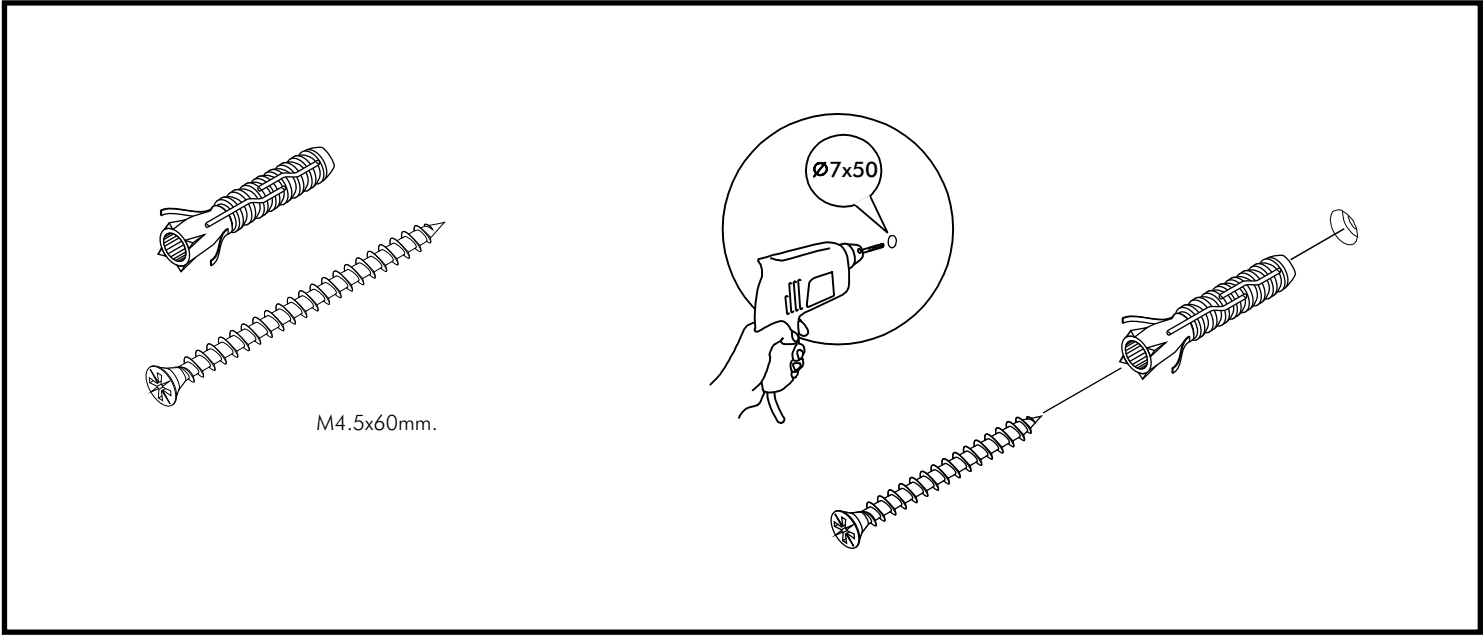

# ITALIVING

**Back panel W60H240**

# CONNECT SYSTEM

**HARDWARE**

**x 2**

M4x16mm.

**x 8**

**x 6**

M4.5x60mm.

**x 6**