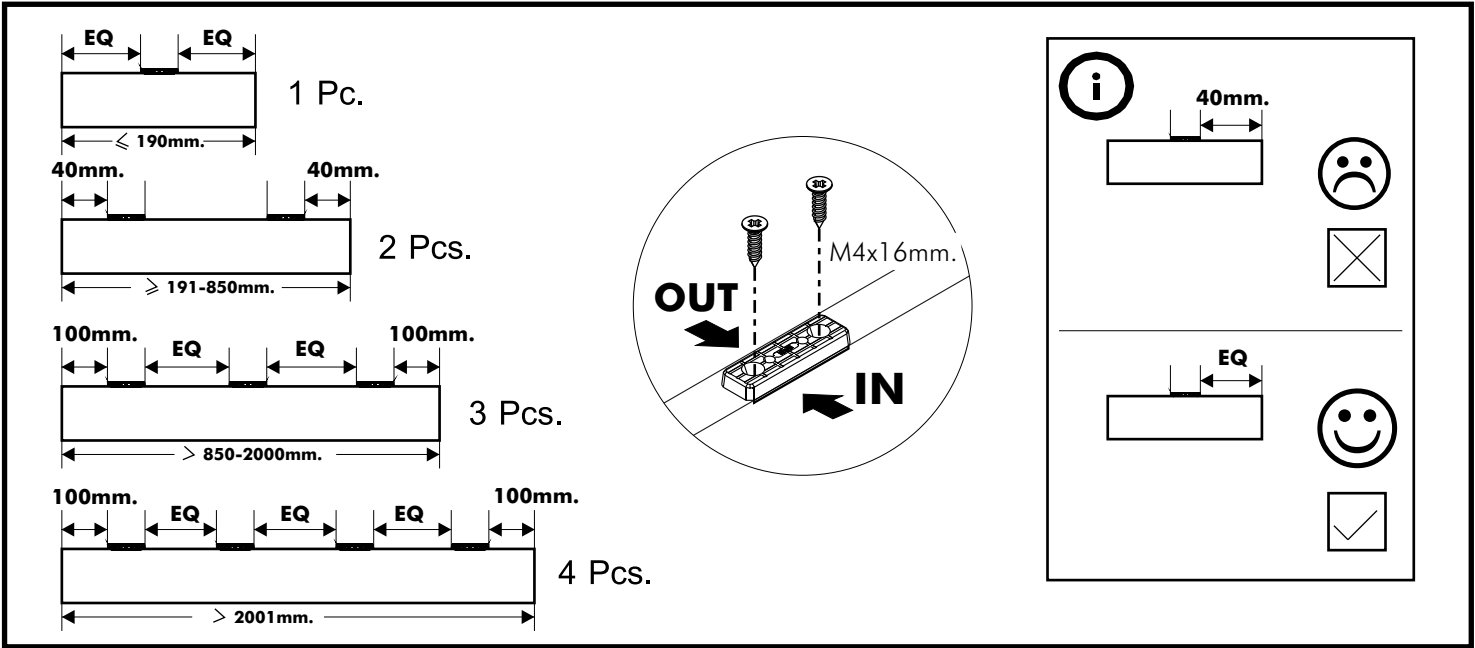

# CONNECT SYSTEM

**HARDWARE**

**x 2**

M4x16mm.

**x 8**

**x 6**

M4.5x60mm.

**x 6**