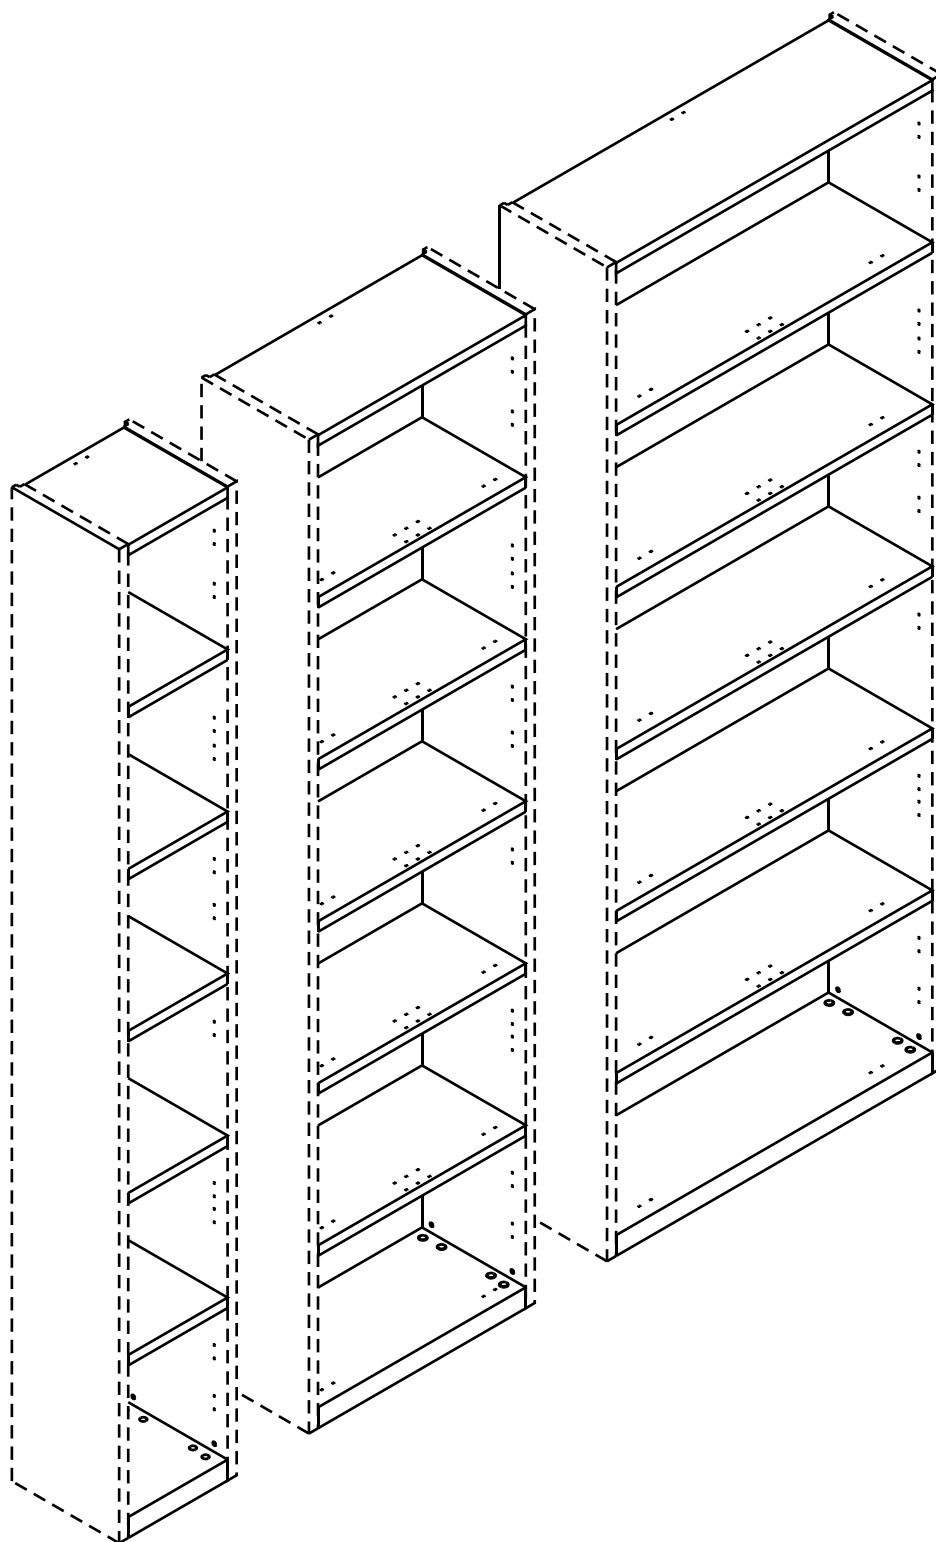

ITALIVING

Shelf set W30,60,90

CONNECT SYSTEM

Middle Panel

Middle Panel

M3.5x16mm.

x4

x2

x2
M4x16mm.

HARDWARE

x 8

x 8

#8x35

x 8

Ø11mm.

x 12

M4x16mm.

x 66

x 2

M4x50mm.

x 2

x 1

x 4

x 12

M4x40mm.

x 6

M3.5x16mm.

x 27

x 20

x 14

NO.4=1

1.