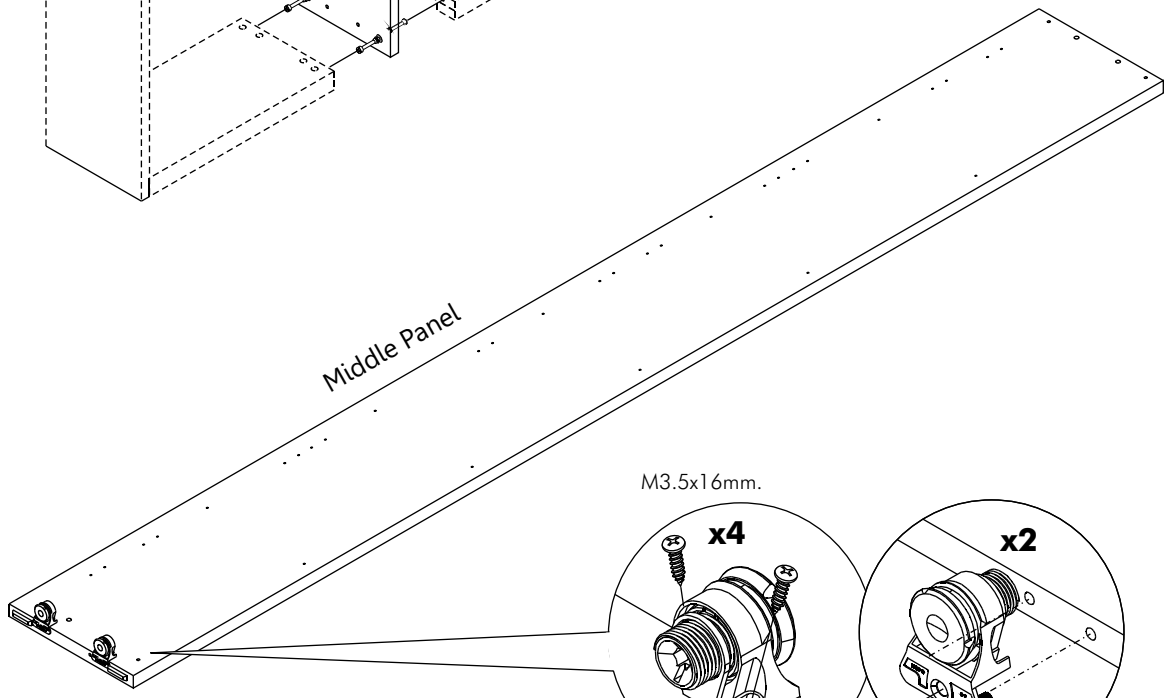

ITALIVING

Shelf set W30,60,90

CONNECT SYSTEM

Middle Panel

Middle Panel

M3.5x16mm.

x4

x2

x2
M4x16mm.

HARDWARE

x 8

x 8

#8x35

x 8

Ø11mm.

x 12

M4x16mm.

x 66

x 2

M4x50mm.

x 2

x 1

x 4

x 12

M4x40mm.

x 6

M3.5x16mm.

x 27

x 20

x 14

NO.4=1

1.