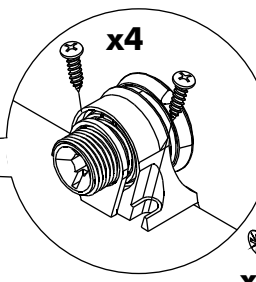

ITALIVING

Shelf set W30,60,90

CONNECT SYSTEM

Middle Panel

Middle Panel

M3.5x16mm.

x4

x2

x2
M4x16mm.

HARDWARE

x 8

x 8

#8x35

x 8

Ø11mm.

x 12

M4x16mm.

x 66

x 2

M4x50mm.

x 2

x 1

x 4

x 12

M4x40mm.

x 6

M3.5x16mm.

x 27

x 20

x 14

NO.4=1

1.