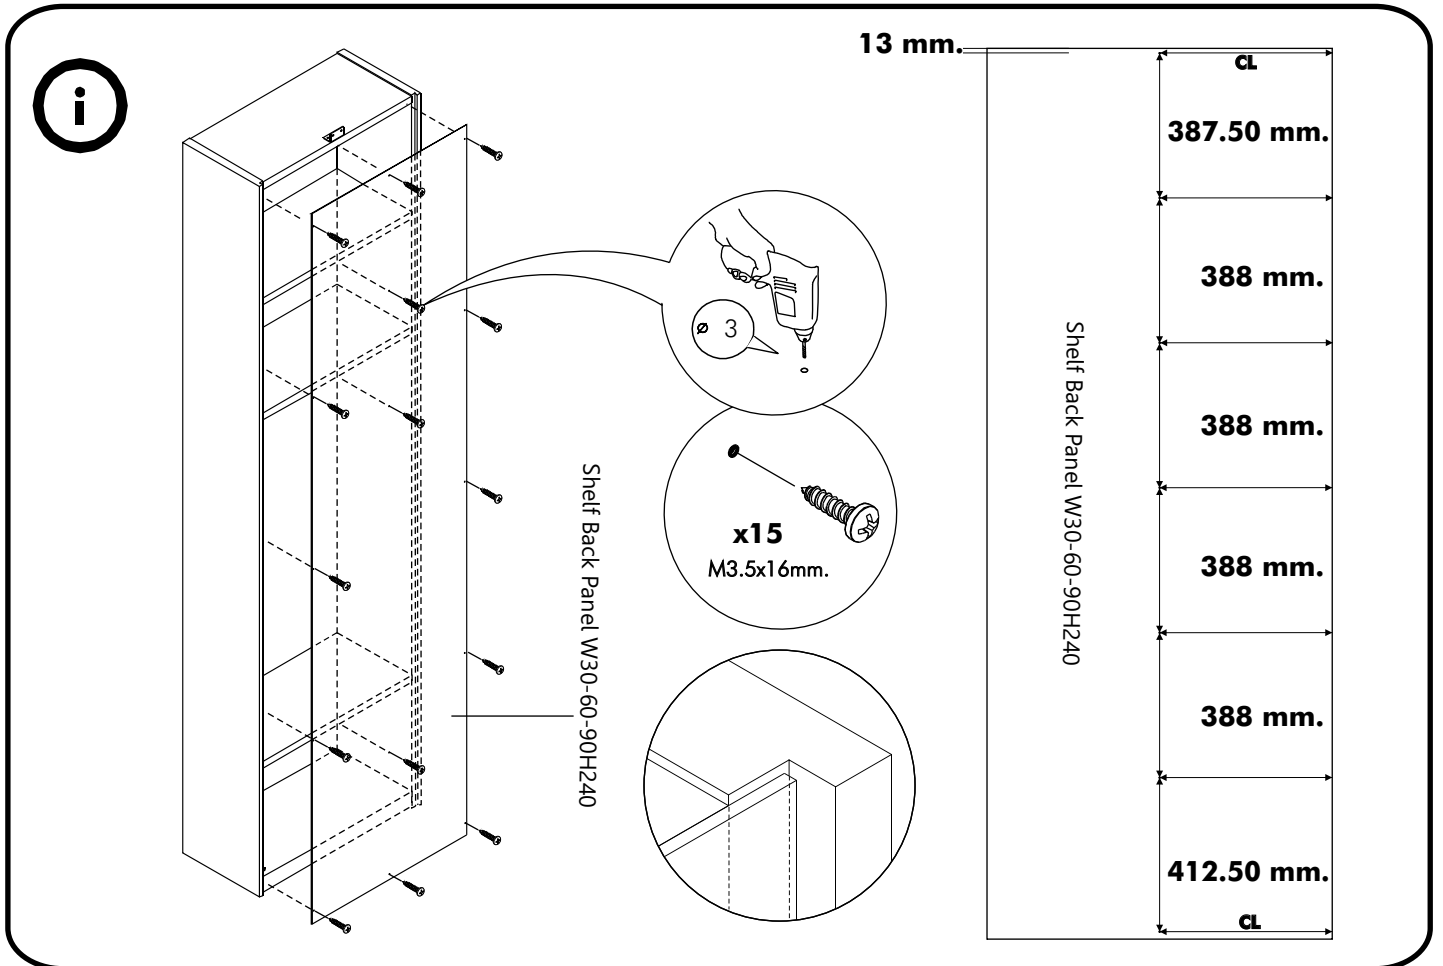

ITALIVING

Shelf set W30,60,90

CONNECT SYSTEM

Middle Panel

Middle Panel

M3.5x16mm.

x4

x2

x2
M4x16mm.

HARDWARE

x 8

x 8

#8x35

x 8

Ø11mm.

x 12

M4x16mm.

x 66

x 2

M4x50mm.

x 2

x 1

x 4

x 12

M4x40mm.

x 6

M3.5x16mm.

x 27

x 20

x 14

NO.4=1

1.