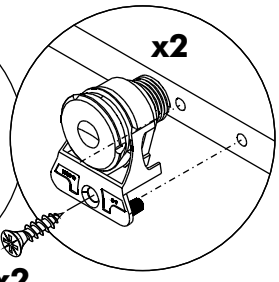

ITALIVING

Shelf set W30,60,90

CONNECT SYSTEM

Middle Panel

Middle Panel

M3.5x16mm.

x4

x2

x2
M4x16mm.

HARDWARE

x 8

x 8

#8x35

x 8

Ø11mm.

x 12

M4x16mm.

x 66

x 2

M4x50mm.

x 2

x 1

x 4

x 12

M4x40mm.

x 6

M3.5x16mm.

x 27

x 20

x 14

NO.4=1

1.