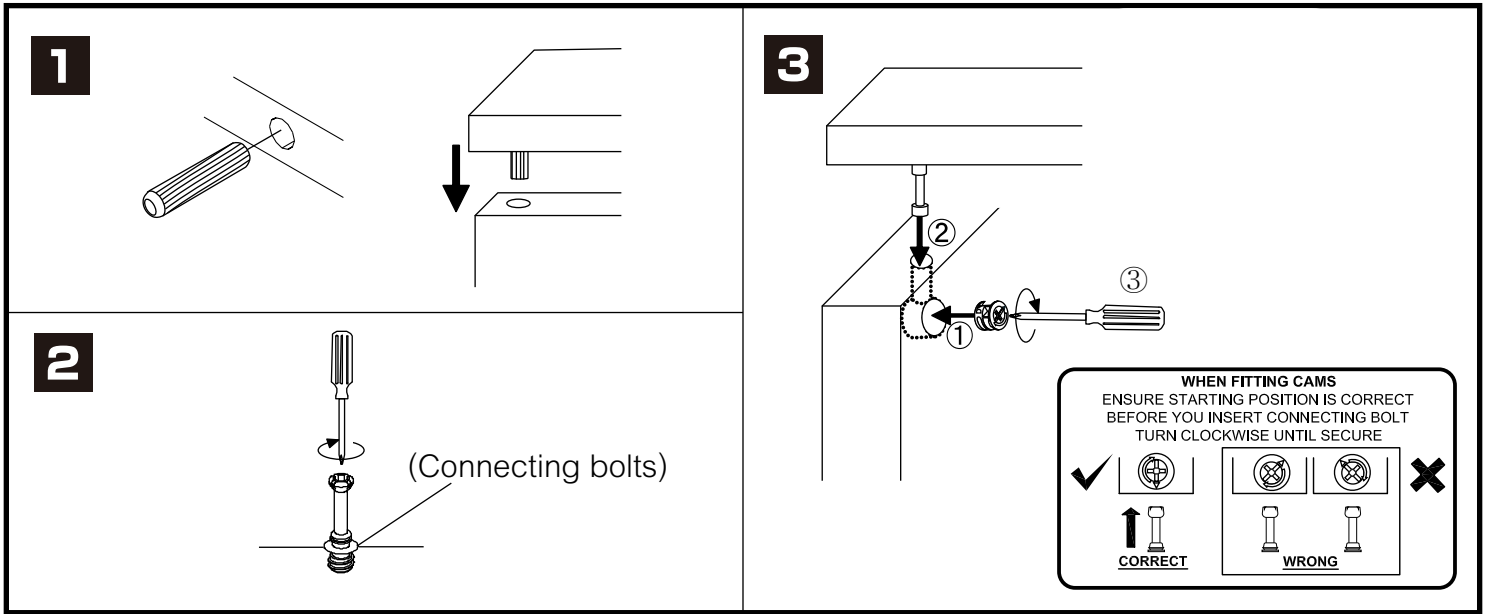

ITALIVING

Shelf set W30,60,90

CONNECT SYSTEM

Middle Panel

Middle Panel

M3.5x16mm.

x4

x2