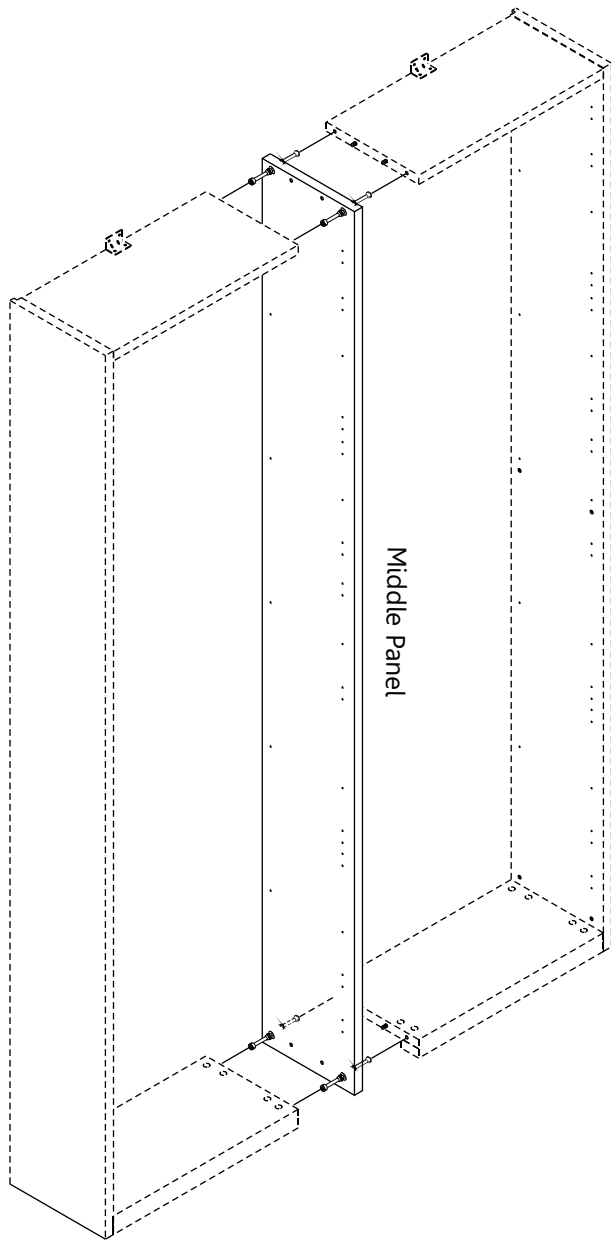

ITALIVING

Shelf set W30,60,90

CONNECT SYSTEM

Middle Panel

Middle Panel

M3.5x16mm.

x4

x2

x2
M4x16mm.

HARDWARE

x 8

x 8

#8x35

x 8

Ø11mm.

x 12

M4x16mm.

x 66

x 2

M4x50mm.

x 2

x 1

x 4

x 12

M4x40mm.

x 6

M3.5x16mm.

x 27

x 20

x 14

NO.4=1

1.