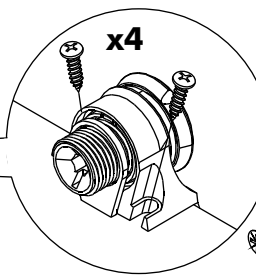

ITALIVING

Shelf set W30,60,90

CONNECT SYSTEM

Middle Panel

M3.5x16mm.

x4

x2

x2
M4x16mm.

HARDWARE

x 8

x 8

#8x35

x 8

Ø11mm.

x 12

M4x16mm.

x 66

x 2

M4x50mm.

x 2

x 1

x 4

x 12

M4x40mm.

x 6

M3.5x16mm.

x 27

x 20

x 14

NO.4=1

1.

2.