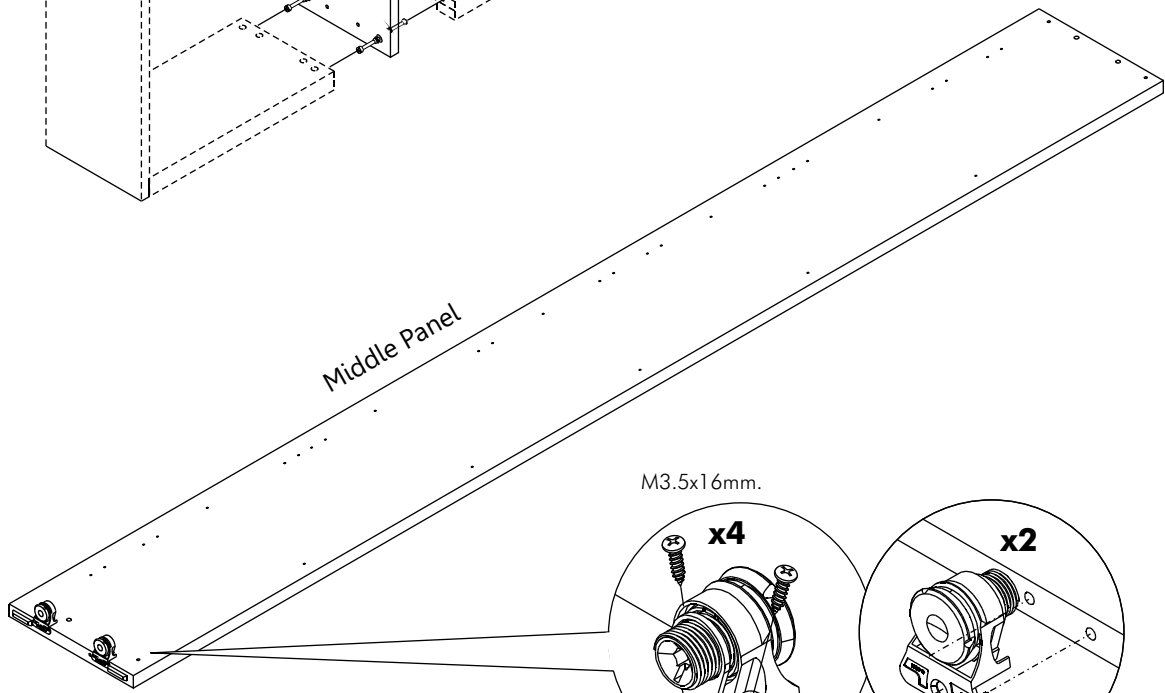

ITALIVING

Shelf set W30,60,90

CONNECT SYSTEM

Middle Panel

M3.5x16mm.

x4

x2

x2
M4x16mm.

HARDWARE

x 8

x 8

#8x35

x 8

Ø11mm.

x 12

M4x16mm.

x 66

x 2

M4x50mm.

x 2

x 1

x 4

x 12

M4x40mm.

x 6

M3.5x16mm.

x 27

x 20

x 14

NO.4=1

1.

2.