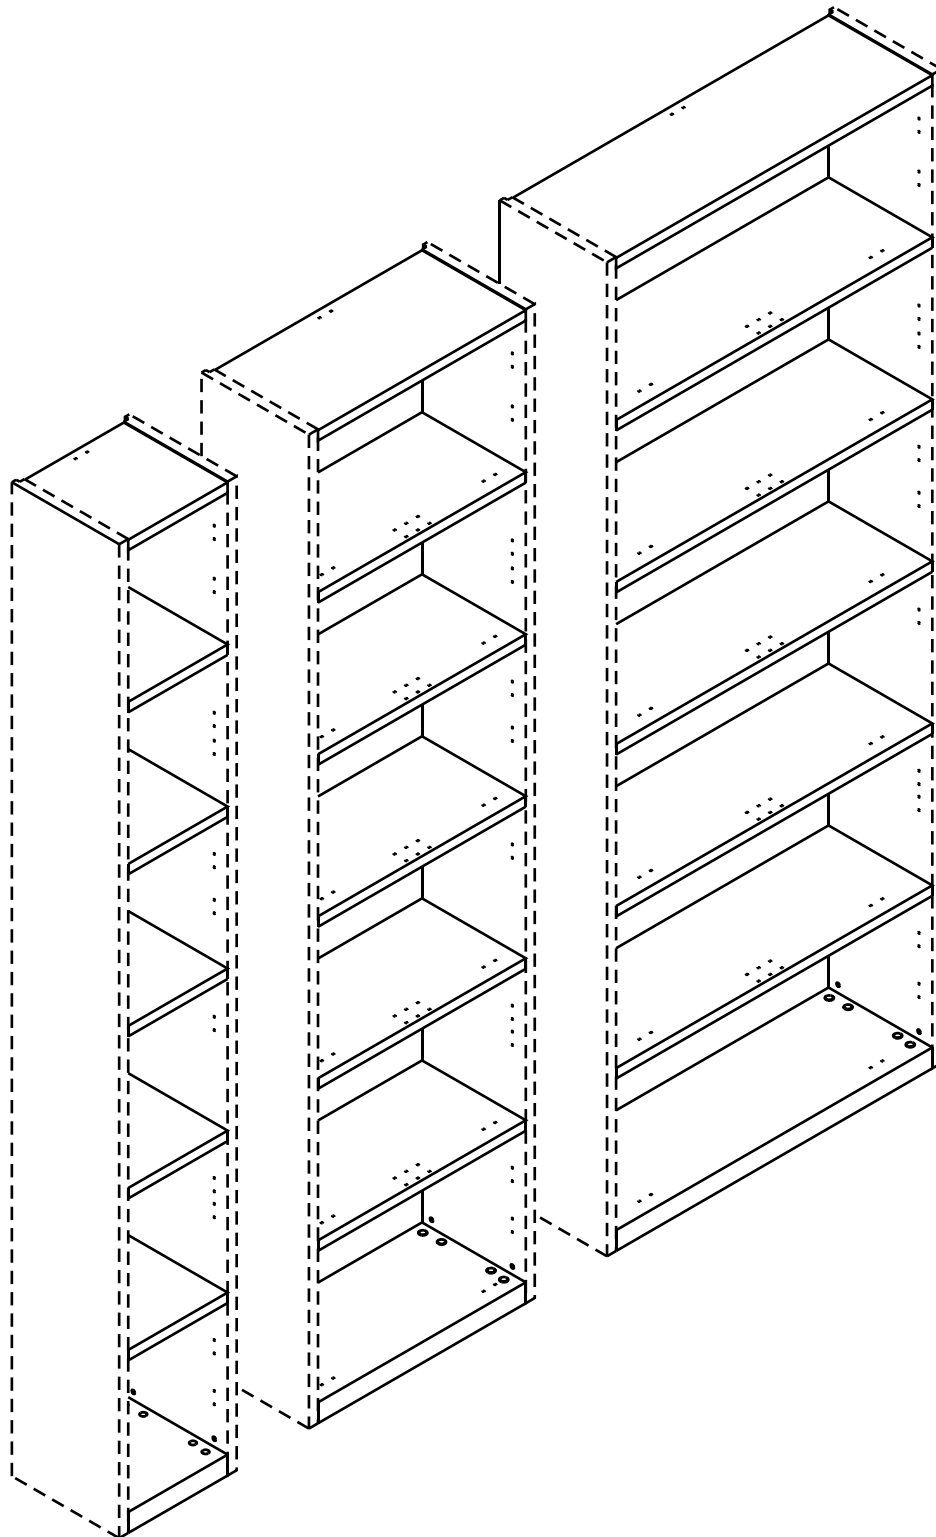

ITALIVING

Shelf set W30,60,90

CONNECT SYSTEM

Middle Panel

M3.5x16mm.

x4

x2

x2
M4x16mm.

HARDWARE

x 8

x 8

#8x35

x 8

Ø11mm.

x 12

M4x16mm.

x 66

x 2

M4x50mm.

x 2

x 1

x 4

x 12

M4x40mm.

x 6

M3.5x16mm.

x 27

x 20

x 14

NO.4=1

1.

2.