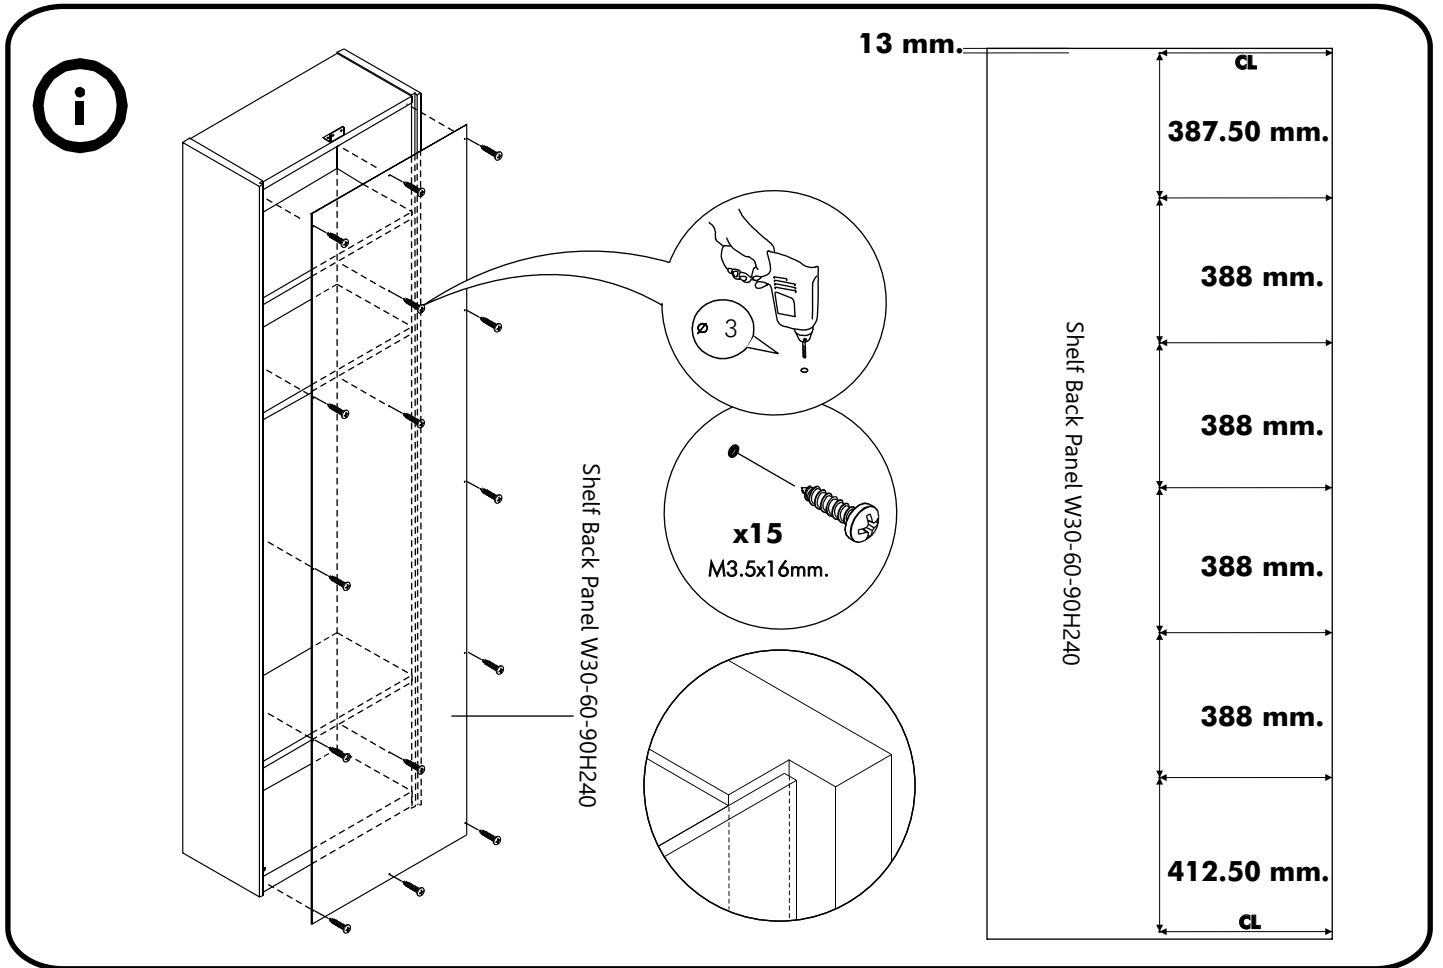

ITALIVING

Shelf set W30,60,90

CONNECT SYSTEM

Middle Panel

M3.5x16mm.

x4

x2

x2
M4x16mm.

HARDWARE

x 8

x 8

#8x35

x 8

Ø11mm.

x 12

M4x16mm.

x 66

x 2

M4x50mm.

x 2

x 1

x 4

x 12

M4x40mm.

x 6

M3.5x16mm.

x 27

x 20

x 14

NO.4=1

1.

2.