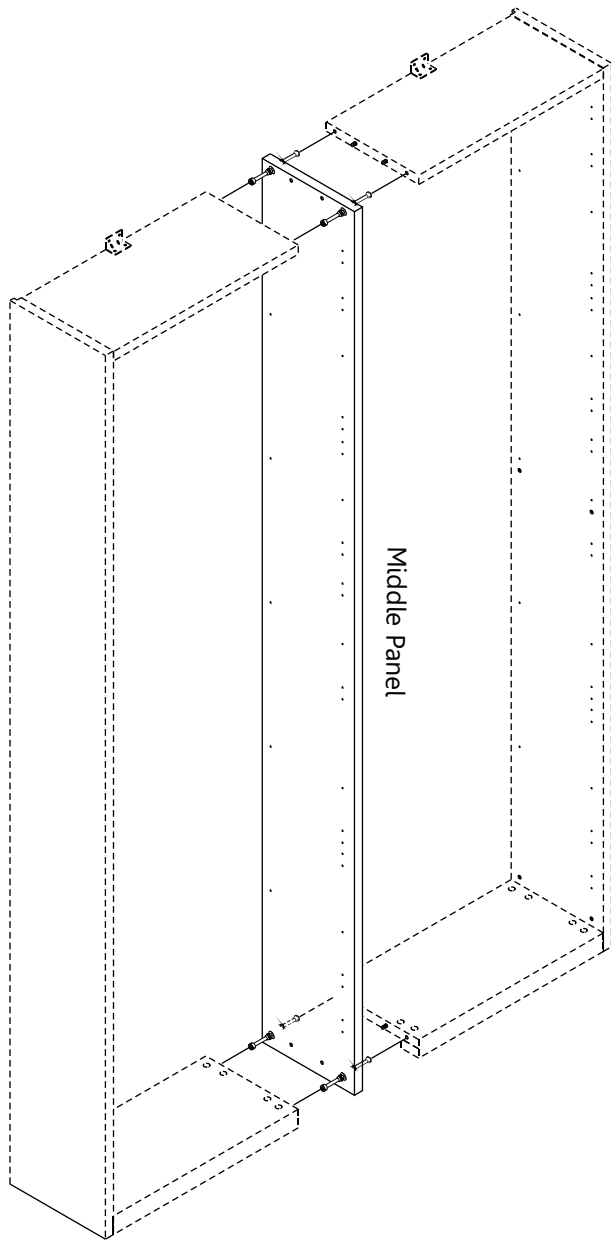

ITALIVING

Shelf set W30,60,90

CONNECT SYSTEM

Middle Panel

M3.5x16mm.

x4

x2

x2
M4x16mm.

HARDWARE

x 8

x 8

#8x35

x 8

Ø11mm.

x 12

M4x16mm.

x 66

x 2

M4x50mm.

x 2

x 1

x 4

x 12

M4x40mm.

x 6

M3.5x16mm.

x 27

x 20

x 14

NO.4=1

1.

2.