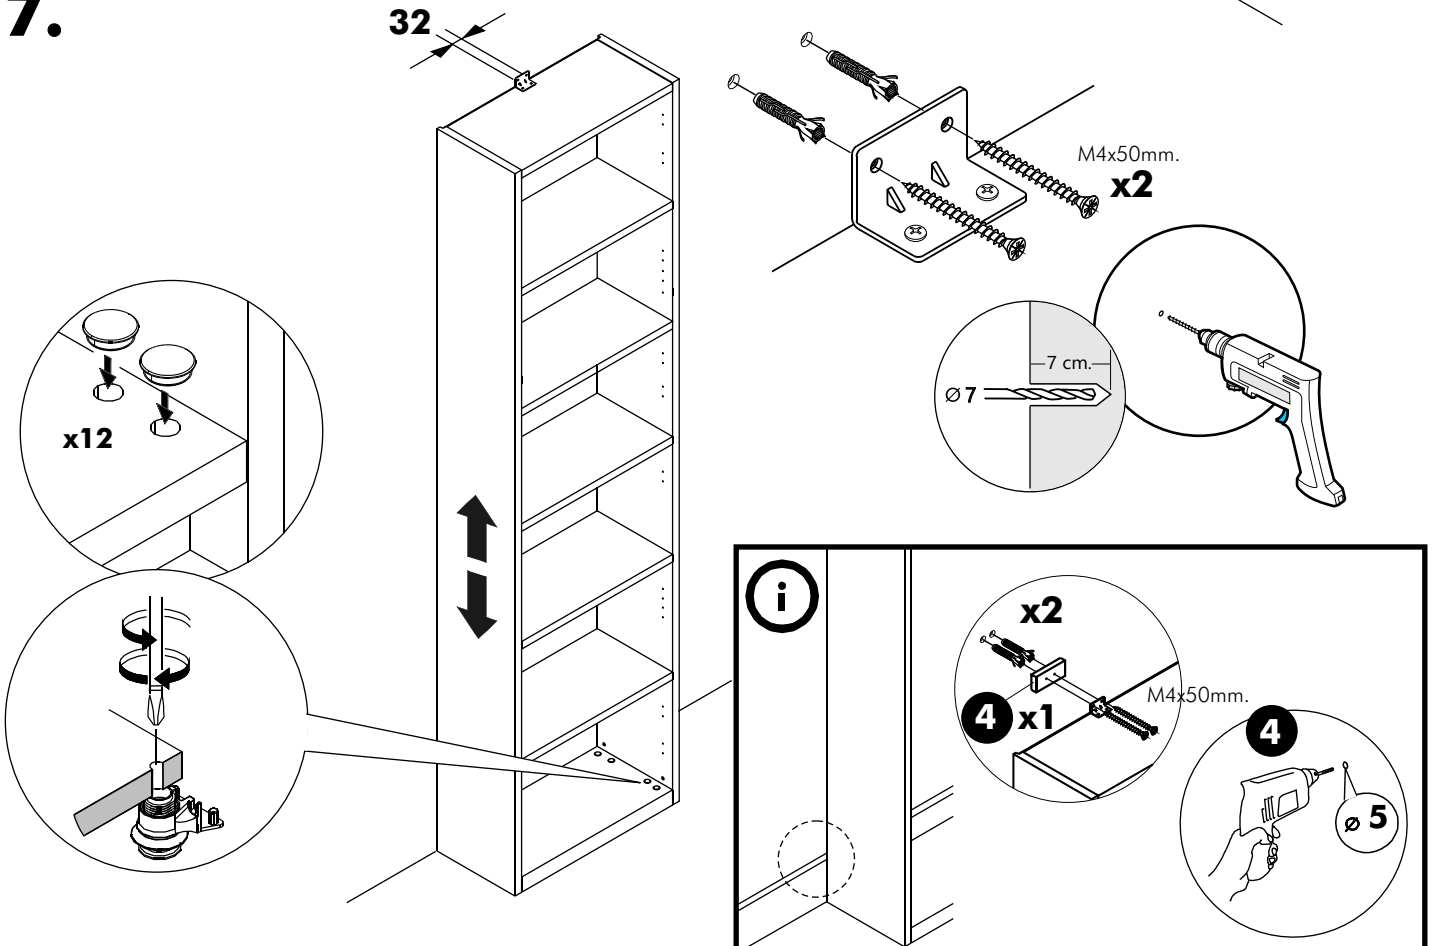

ITALIVING

Shelf set W30,60,90

CONNECT SYSTEM

Middle Panel

M3.5x16mm.

x4

x2

x2
M4x16mm.

x 6

M3.5x16mm.

x 27

x 20

x 14

NO.4=1

1.

2.

3.

4.

5.

7.

8.