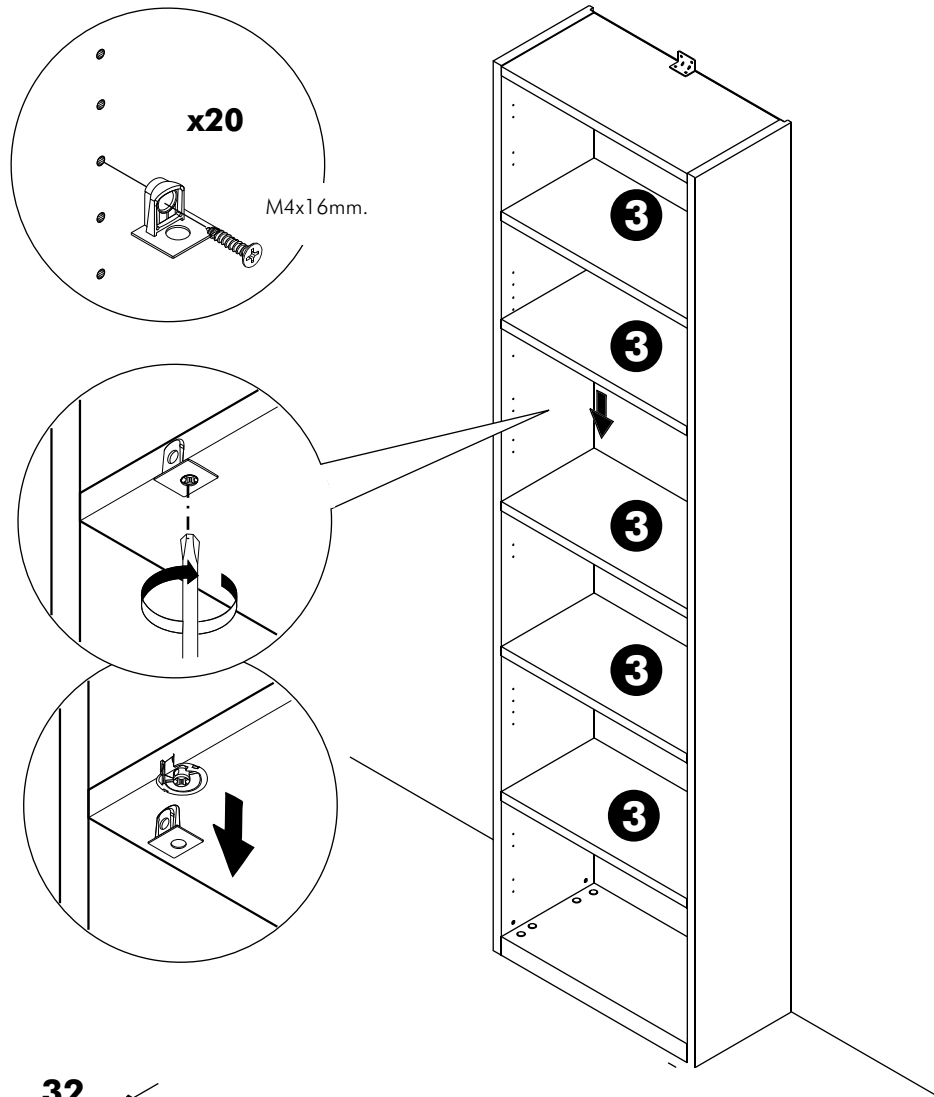

ITALIVING

Shelf set W30,60,90

CONNECT SYSTEM

Middle Panel

M3.5x16mm.

x4

x2

x2
M4x16mm.

x 66

x 2

M4x50mm.

x 2

x 1

x 4

x 12

M4x40mm.

x 6

M3.5x16mm.

x 27

x 20

x 14

NO.4=1

1.

2.

3.

4.

5.

7.

8.