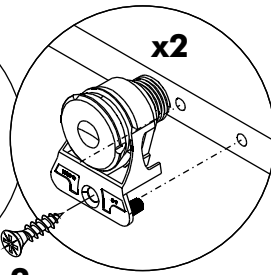

ITALIVING

Shelf set W30,60,90

CONNECT SYSTEM

Middle Panel

M3.5x16mm.

x4

x2

x2
M4x16mm.

HARDWARE

x 8

x 8

#8x35

x 8

Ø11mm.

x 12

M4x16mm.

x 66

x 2

M4x50mm.

x 2

x 1

x 4

x 12

M4x40mm.

x 6

M3.5x16mm.

x 27

x 20

x 14

NO.4=1

1.

2.