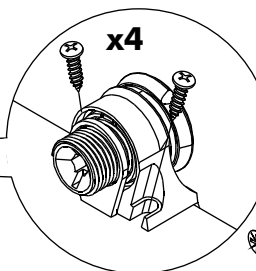

ITALIVING

Shelf set W30,60,90

CONNECT SYSTEM

Middle Panel

M3.5x16mm.

x4

x2

x2
M4x16mm.

HARDWARE

x 8

x 8

#8x35

x 8

Ø11mm.

x 12

M4x16mm.

x 66

x 2

M4x50mm.

x 2

x 1

x 4

x 12

M4x40mm.

x 6

M3.5x16mm.

x 27

x 20

x 14

1.

2.

3.