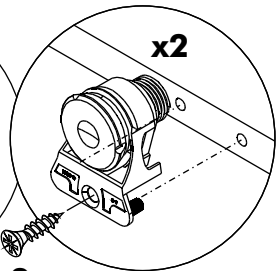

ITALIVING

Shelf set W30,60,90

CONNECT SYSTEM

Middle Panel

M3.5x16mm.

x4

x2

x2
M4x16mm.

HARDWARE

x 8

x 8

#8x35

x 8

Ø11mm.

x 12

M4x16mm.

x 66

x 2

M4x50mm.

x 2

x 1

x 4

x 12

M4x40mm.

x 6

M3.5x16mm.

x 27

x 20

x 14

1.

2.

3.