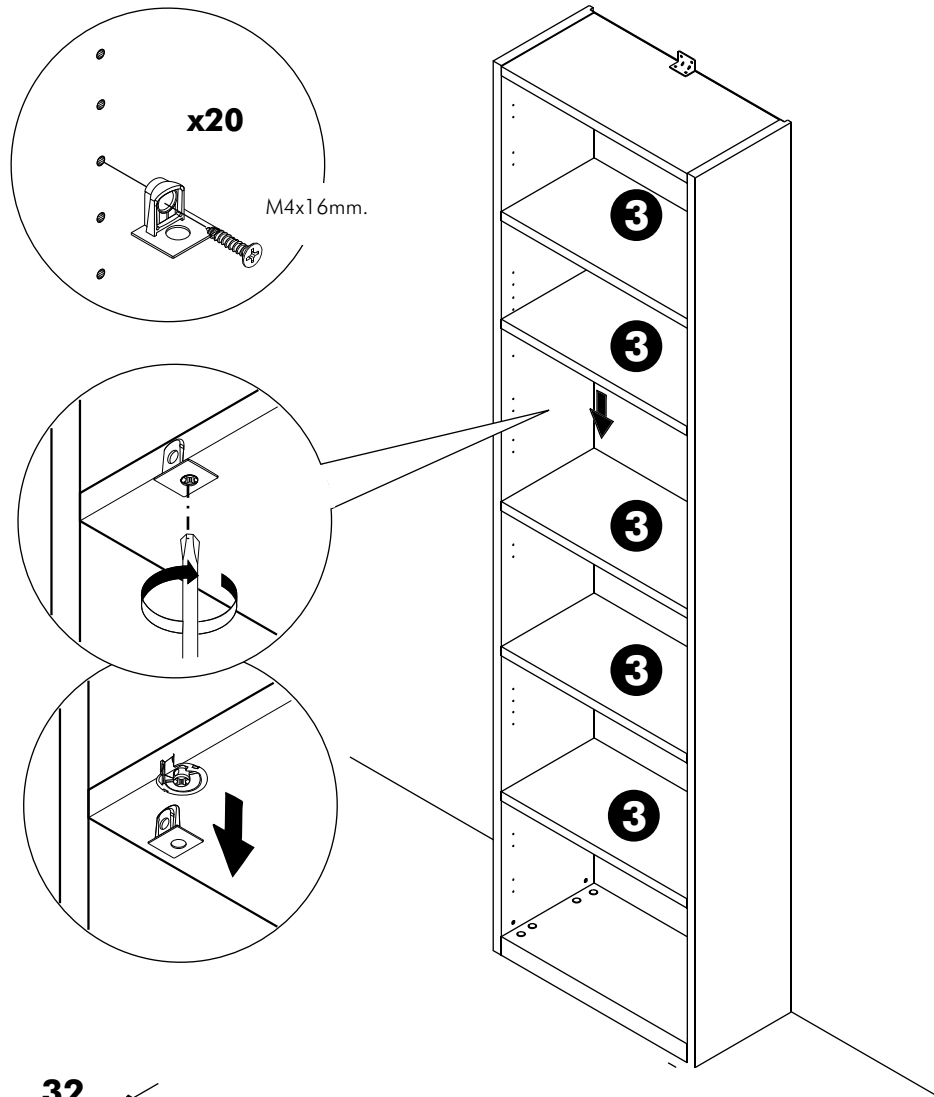

ITALIVING

Shelf set W30,60,90

CONNECT SYSTEM

Middle Panel

M3.5x16mm.

x4

x2

x2
M4x16mm.

x 66

x 2

M4x50mm.

x 2

x 1

x 4

x 12

M4x40mm.

x 6

M3.5x16mm.

x 27

x 20

x 14

1.

2.

3.

4.

5.

7.

8.