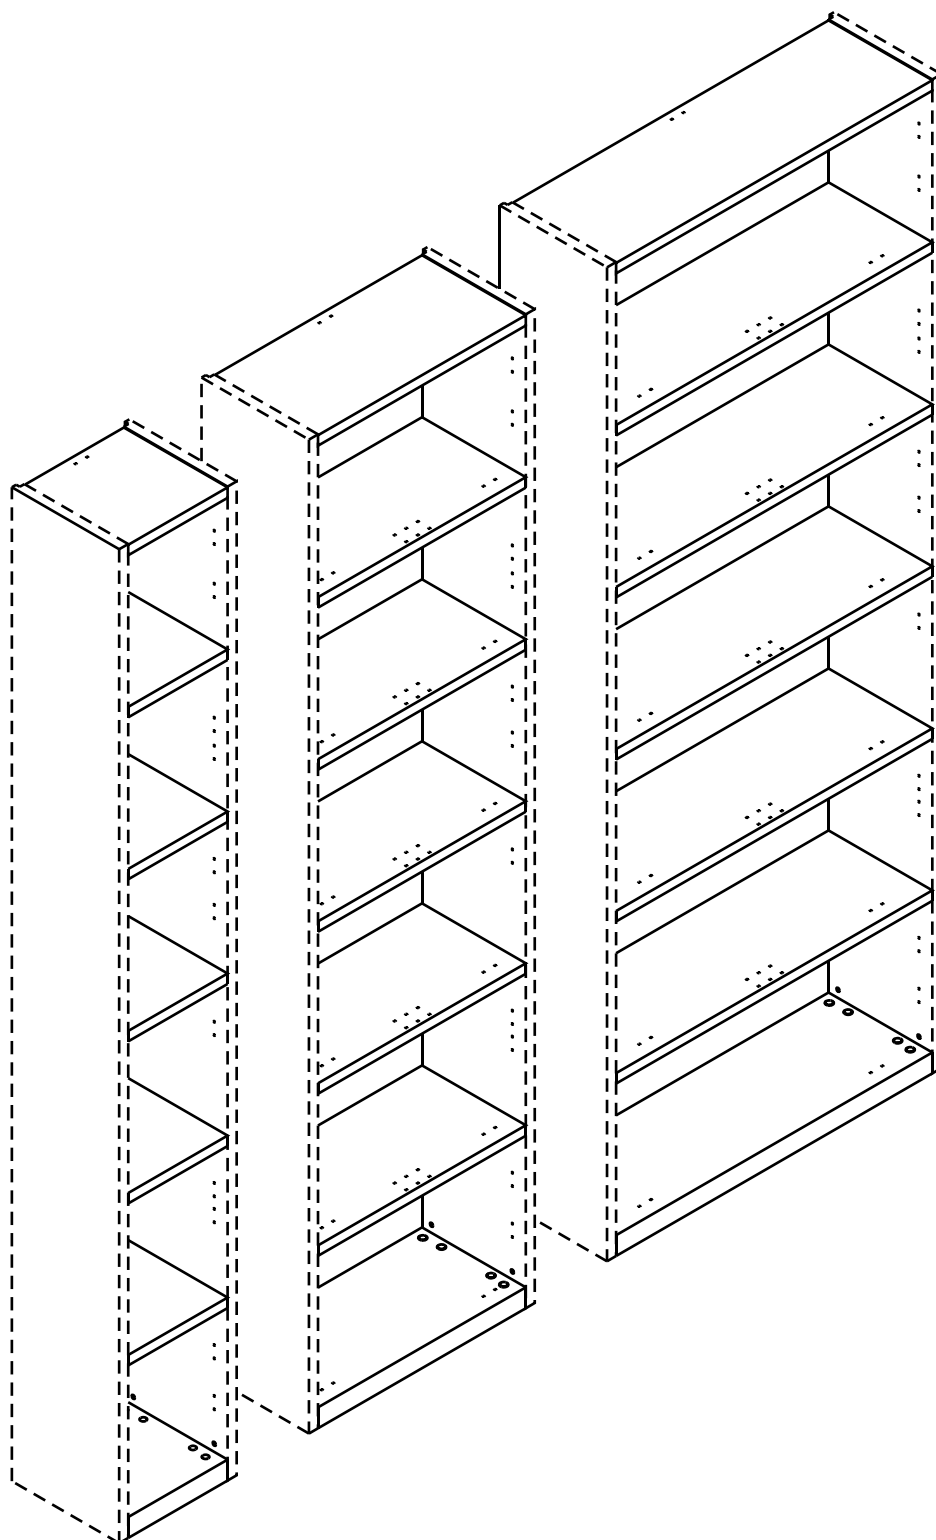

ITALIVING

Shelf set W30,60,90

CONNECT SYSTEM

Middle Panel

M3.5x16mm.

x4

x2

x2
M4x16mm.

HARDWARE

x 8

x 8

#8x35

x 8

Ø11mm.

x 12

M4x16mm.

x 66

x 2

M4x50mm.

x 2

x 1

x 4

x 12

M4x40mm.

x 6

M3.5x16mm.

x 27

x 20

x 14

1.

2.

3.