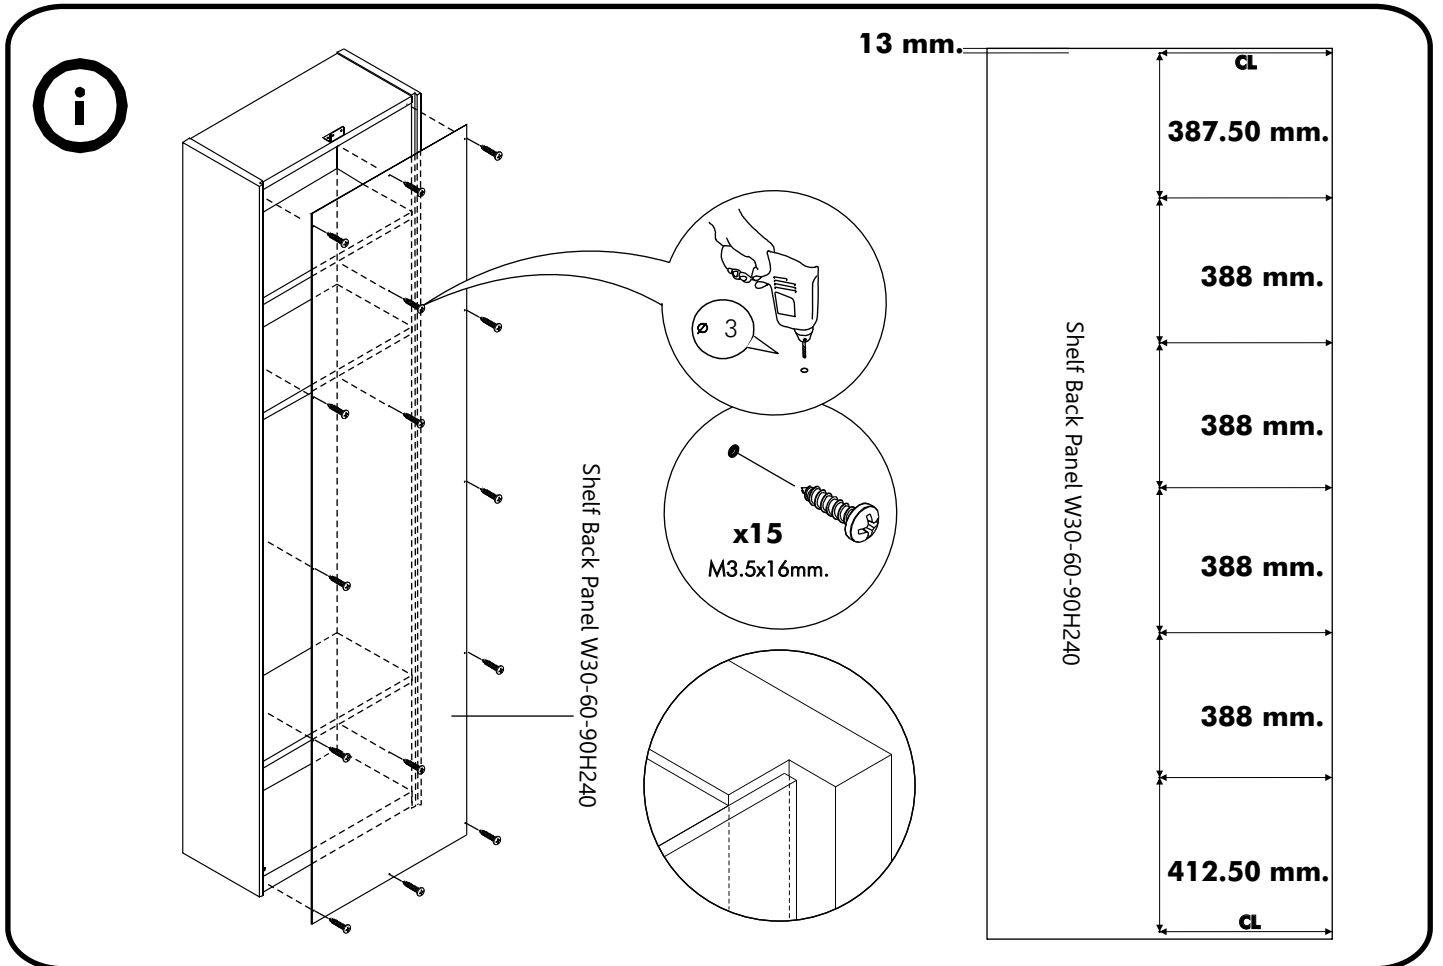

ITALIVING

Shelf set W30,60,90

CONNECT SYSTEM

Middle Panel

M3.5x16mm.

x4

x2

x2
M4x16mm.

HARDWARE

x 8

x 8

#8x35

x 8

Ø11mm.

x 12

M4x16mm.

x 66

x 2

M4x50mm.

x 2

x 1

x 4

x 12

M4x40mm.

x 6

M3.5x16mm.

x 27

x 20

x 14

1.

2.

3.