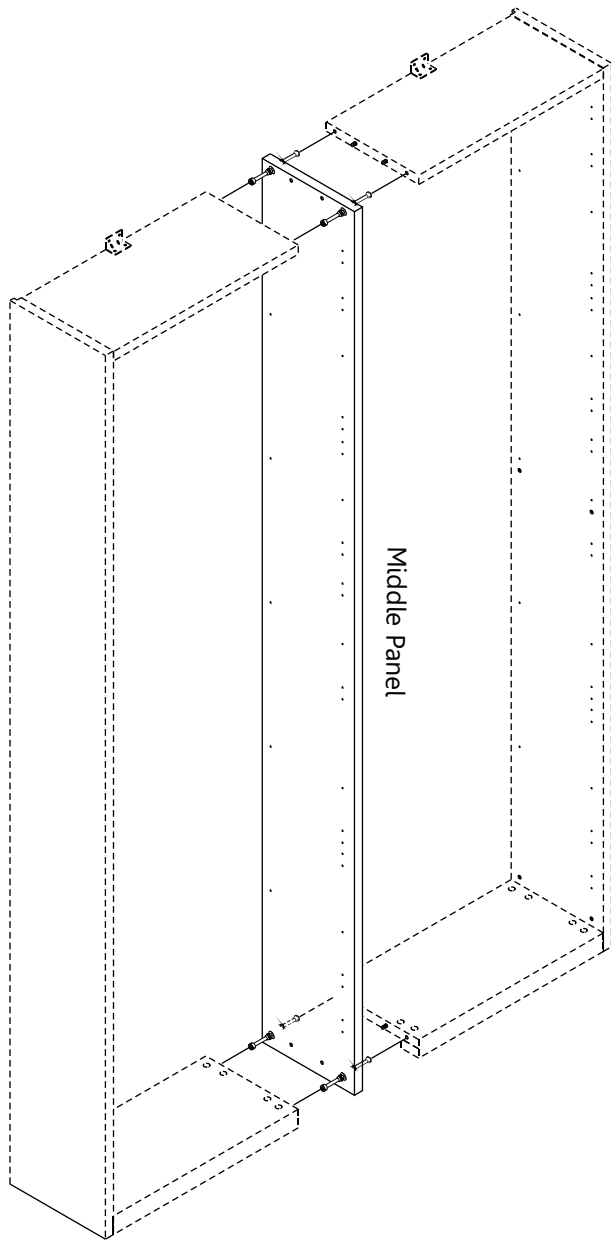

ITALIVING

Shelf set W30,60,90

CONNECT SYSTEM

Middle Panel

M3.5x16mm.

x4

x2

x2
M4x16mm.

HARDWARE

x 8

x 8

#8x35

x 8

Ø11mm.

x 12

M4x16mm.

x 66

x 2

M4x50mm.

x 2

x 1

x 4

x 12

M4x40mm.

x 6

M3.5x16mm.

x 27

x 20

x 14

1.

2.

3.