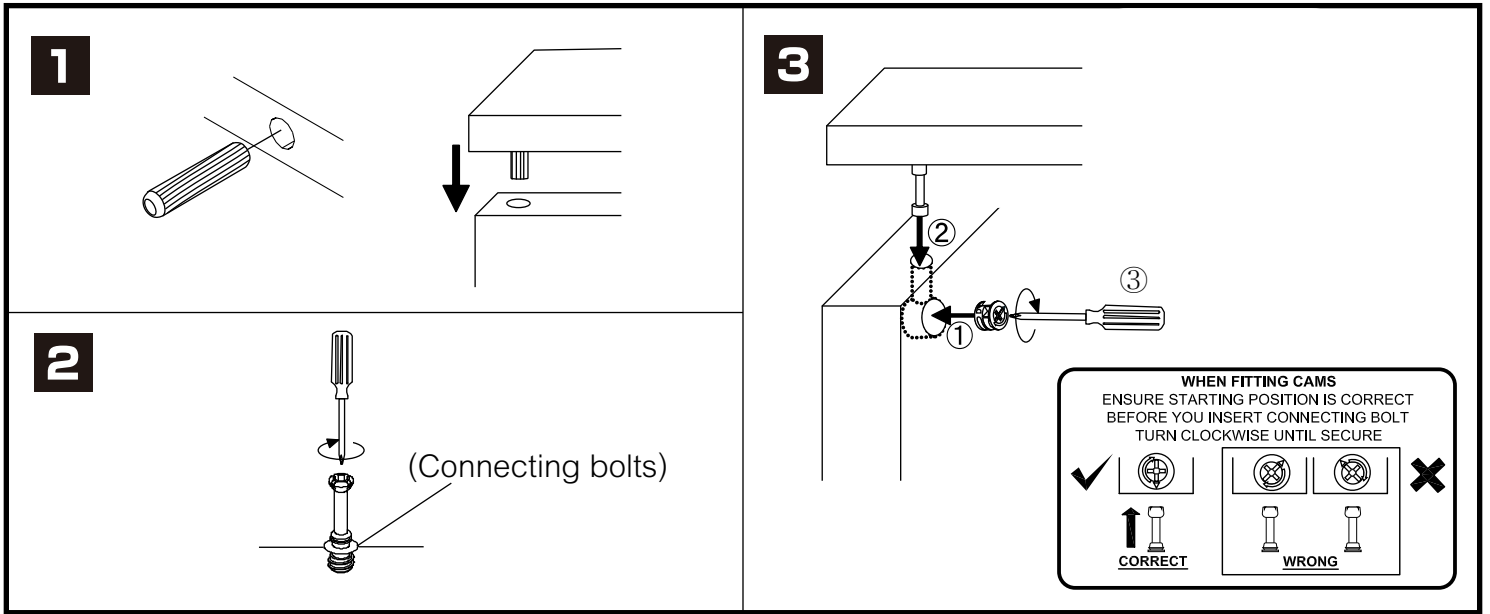

ITALIVING

Shelf set W30,60,90

CONNECT SYSTEM

Middle Panel

M3.5x16mm.

x4

x2

x2
M4x16mm.