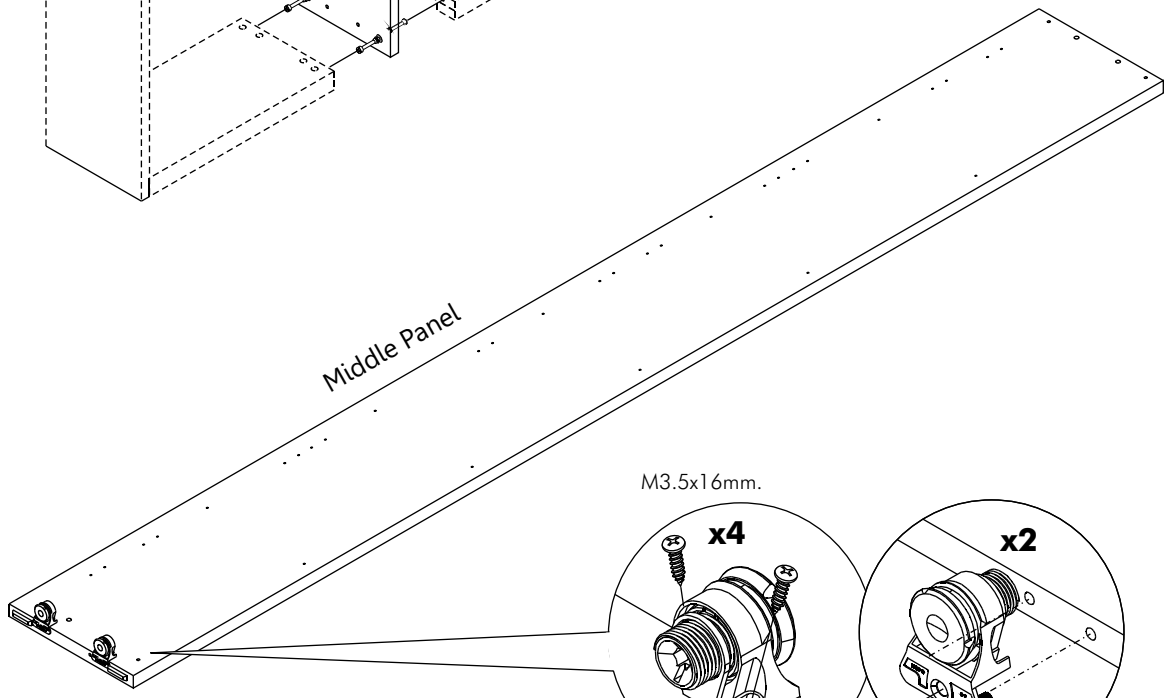

ITALIVING

Shelf set W30,60,90

CONNECT SYSTEM

Middle Panel

M3.5x16mm.

x4

x2

x2
M4x16mm.

HARDWARE

x 8

x 8

#8x35

x 8

Ø11mm.

x 12

M4x16mm.

x 66

x 2

M4x50mm.

x 2

x 1

x 4

x 12

M4x40mm.

x 6

M3.5x16mm.

x 27

x 20

x 14

1.

2.

3.