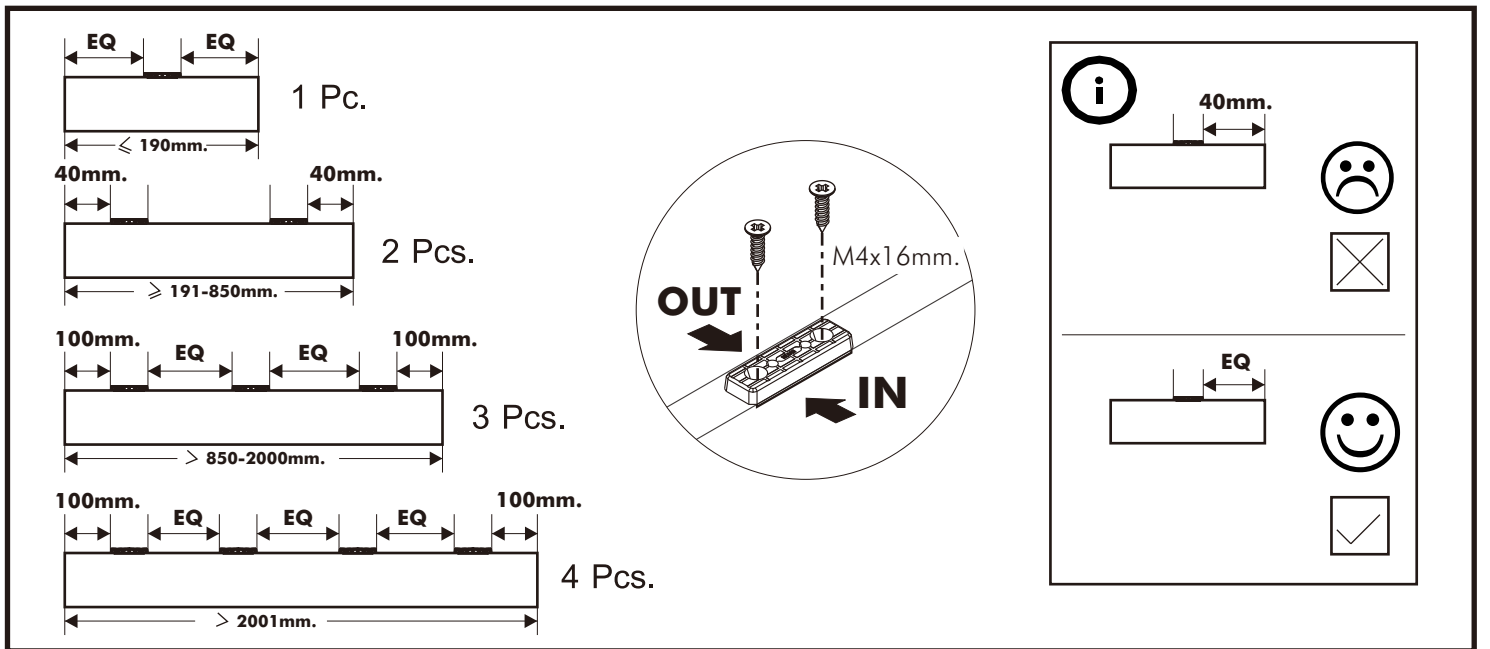

ITALIVING

TV Cabinet+Shelf 180

CONNECT SYSTEM

HARDWARE

x 55

x 55

#8x35

x 112

x 1

M4x16mm.

x 30

x 16

M4.5x60mm.

x 16

x 20

x 6

x 84

M3.5x16mm.

x 24

Ø11mm.

x 12

x 1

x 12

1.

x4

x8 M4x16mm.

x28

M4x16mm.

16.

x6

M4x25mm.

23