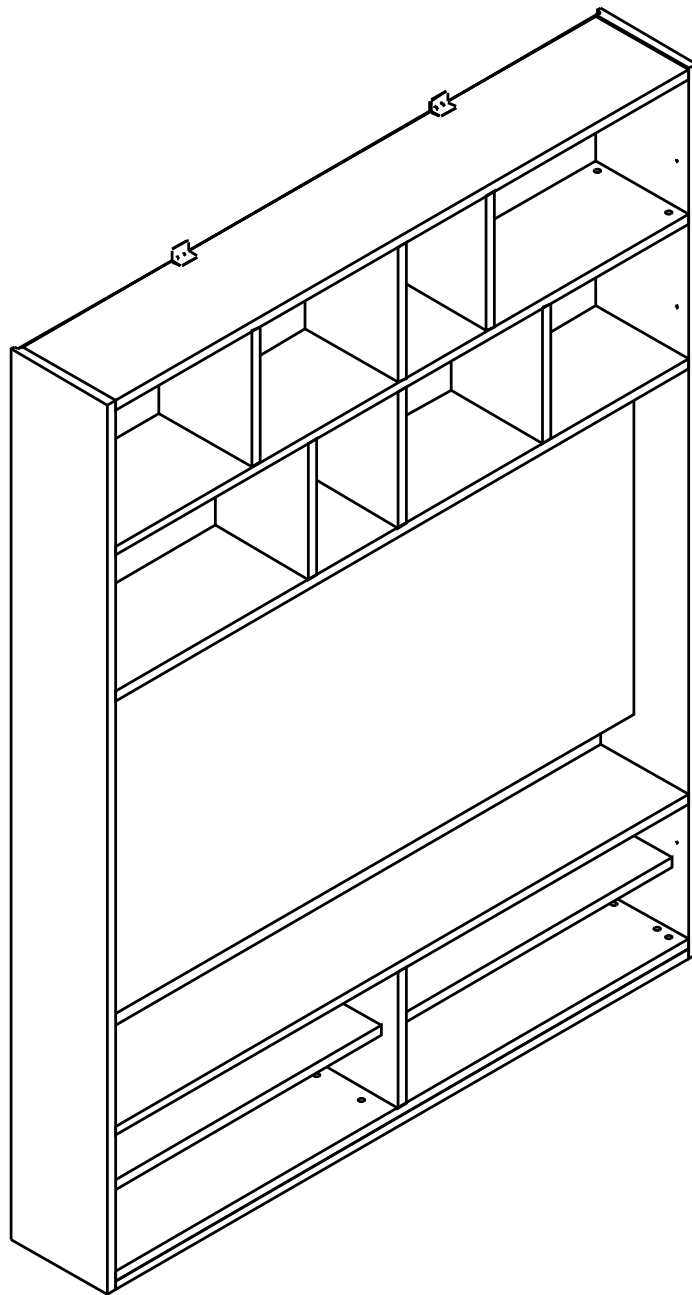

ITALIVING

TV Cabinet+Shelf 180

CONNECT SYSTEM

HARDWARE

x 55

x 55

#8x35

x 112

x 1

M4x16mm.

x 30

x 16

M4.5x60mm.

x 16

x 20

x 6