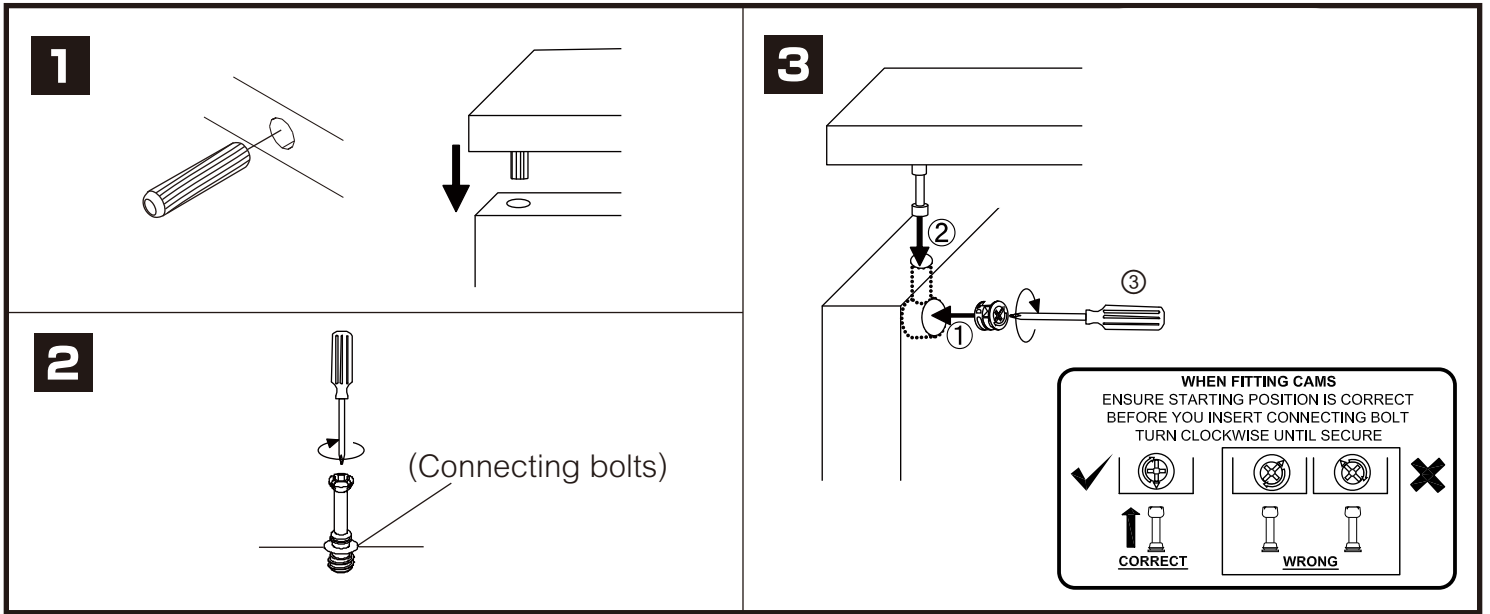

ITALIVING

TV Cabinet+Shelf 180

CONNECT SYSTEM

HARDWARE

x 55

x 55

#8x35

x 112