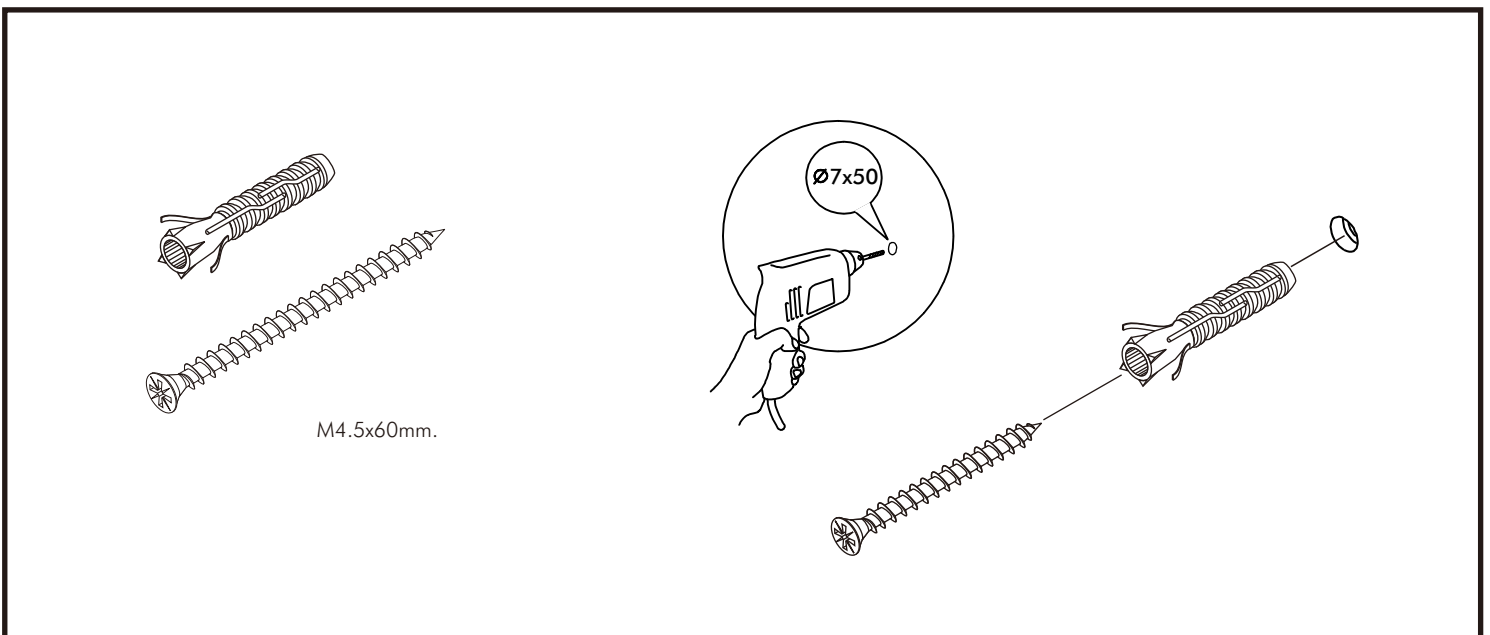

ITALIVING

TV Cabinet+Shelf 180

CONNECT SYSTEM

HARDWARE

x 55

x 55

#8x35

x 112