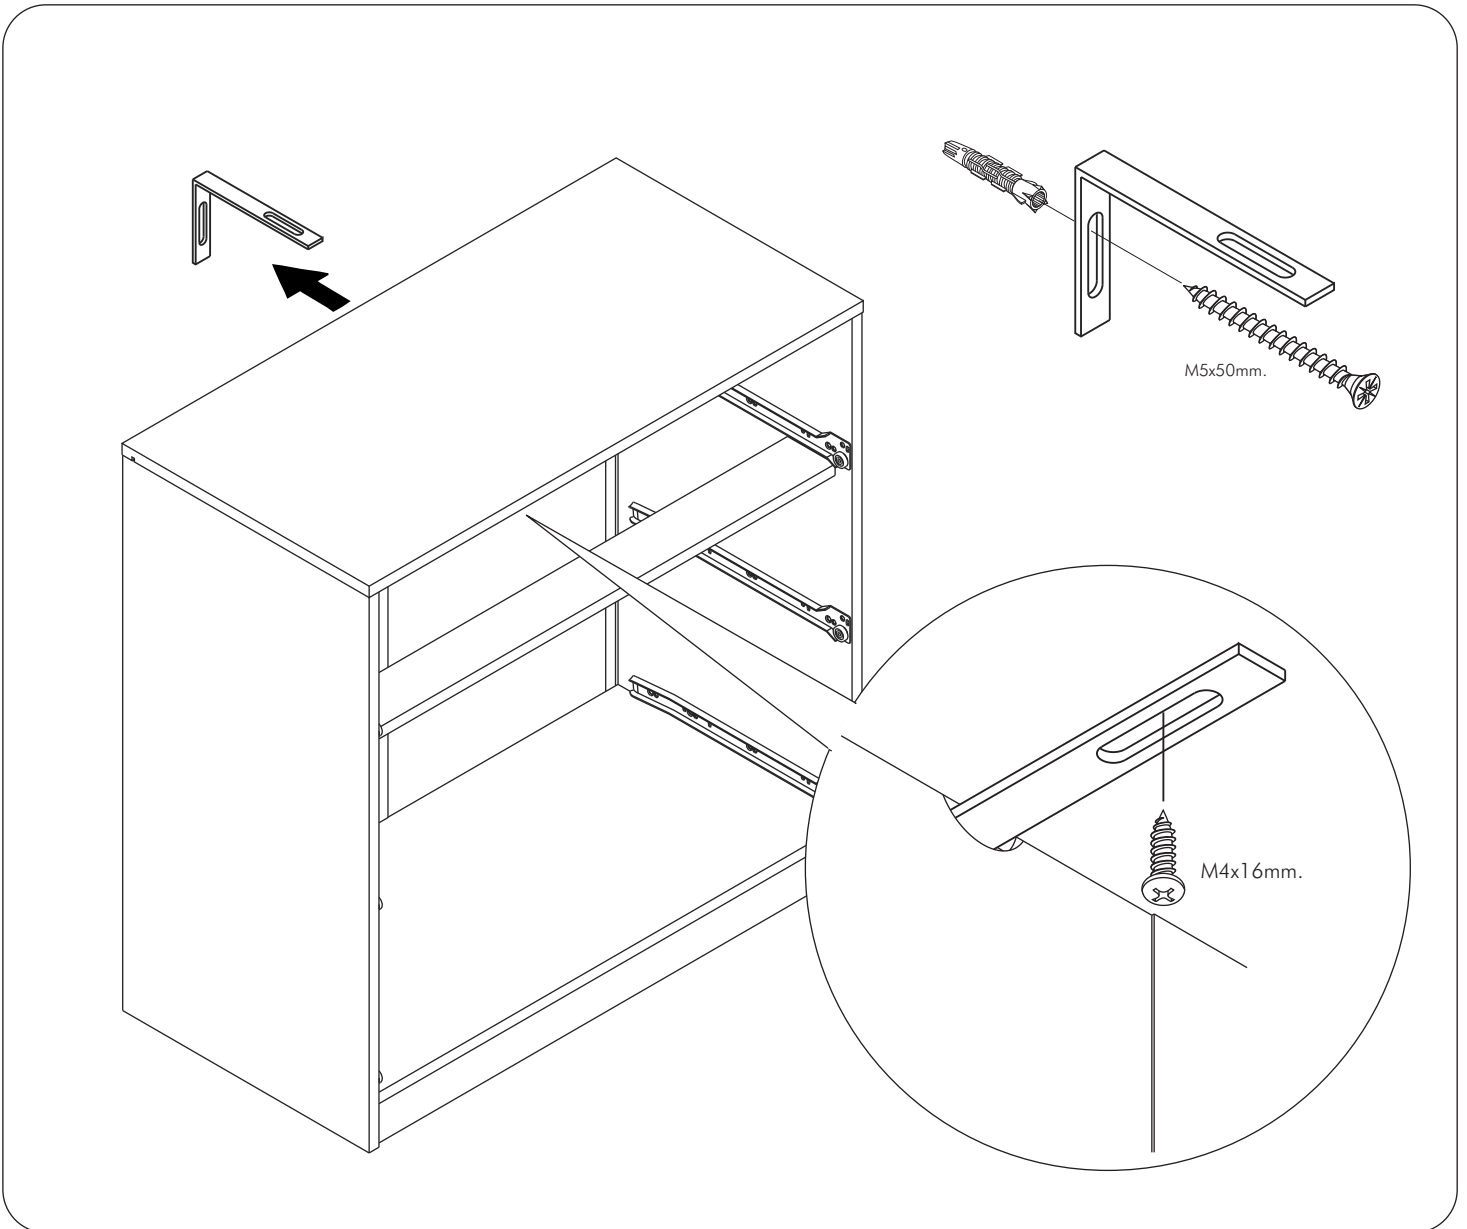

BLANC

4 Doors wardrobe Opt-C 200 cm.

CONNECT SYSTEM

M4x16mm.

DOOR PANEL

M3.5x13mm.

1

Use these holes

2

Use these holes

The Standard for identifying which mounted safety fall protection fitting to use **Note : That children's products must be installed with all anti-falling fittings.**

■ Mounted fall protection fittings