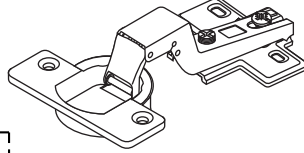

BLANC

4 Doors wardrobe Opt-C 200 cm.

CONNECT SYSTEM

M4x16mm.

DOOR PANEL

M3.5x13mm.

1

Use these holes

2

Use these holes

The Standard for identifying which mounted safety fall protection fitting to use **Note : That children's products must be installed with all anti-falling fittings.**

■ Mounted fall protection fittings