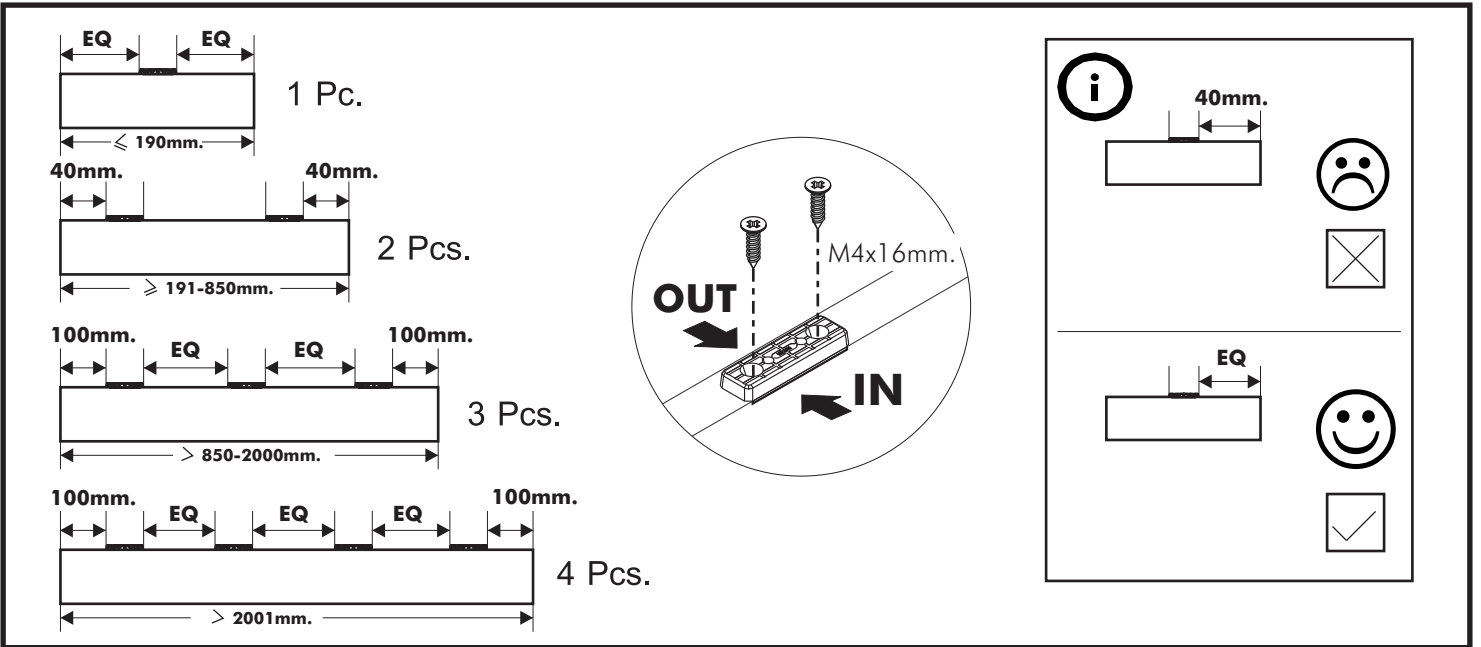

BLANC

4 Doors wardrobe Opt-C 200 cm.

CONNECT SYSTEM

M4x16mm.

DOOR PANEL

M3.5x13mm.

1

Use these holes

2

Use these holes

The Standard for identifying which mounted safety fall protection fitting to use **Note : That children's products must be installed with all anti-falling fittings.**

■ Mounted fall protection fittings

Ø20mm.(5x23)

X 2

X 4 Set

X 10

#M3.5x13(F)

X 64

Ø5x18 mm.

X 9

M4x30mm.

X 9

X 2

X 2

1.

2.

3.

4.