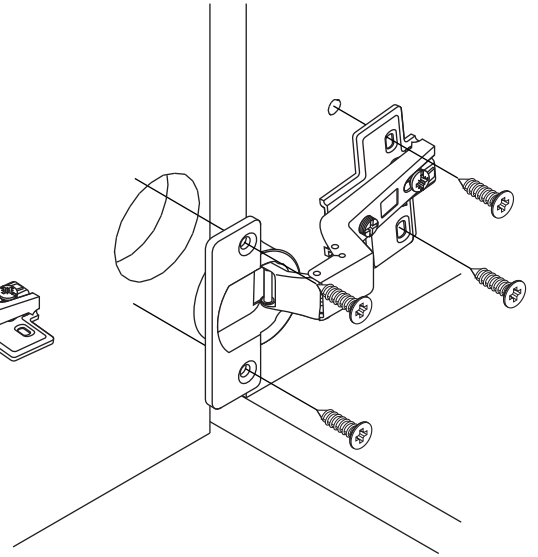

BLANC

4 Doors wardrobe Opt-C 200 cm.

CONNECT SYSTEM

M4x16mm.

DOOR PANEL

M3.5x13mm.

1

Use these holes

2

Use these holes

The Standard for identifying which mounted safety fall protection fitting to use **Note : That children's products must be installed with all anti-falling fittings.**

■ Mounted fall protection fittings