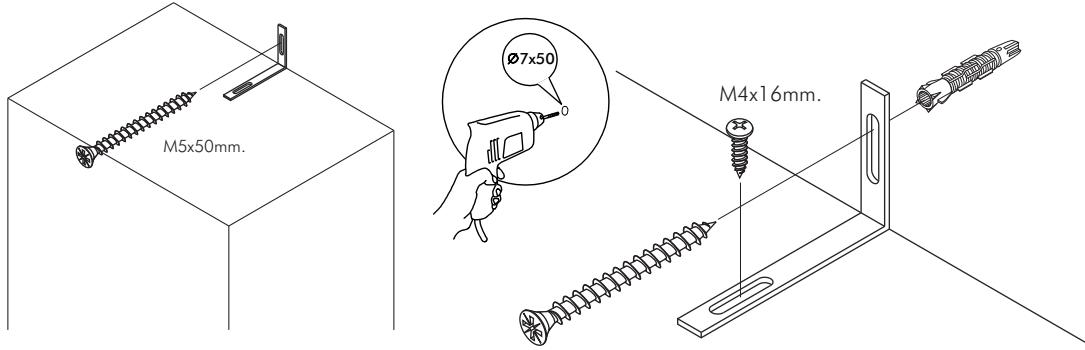

BLANC

4 Doors wardrobe Opt-C 200 cm.

CONNECT SYSTEM

M4x16mm.

DOOR PANEL

M3.5x13mm.

1

Use these holes

2

Use these holes

The Standard for identifying which mounted safety fall protection fitting to use **Note : That children's products must be installed with all anti-falling fittings.**

■ Mounted fall protection fittings