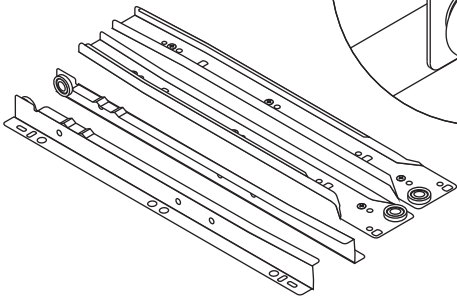

BLANC

4 Doors wardrobe Opt-C 200 cm.

CONNECT SYSTEM

M4x16mm.

DOOR PANEL

M3.5x13mm.

1

Use these holes

2

Use these holes

The Standard for identifying which mounted safety fall protection fitting to use **Note : That children's products must be installed with all anti-falling fittings.**

■ Mounted fall protection fittings