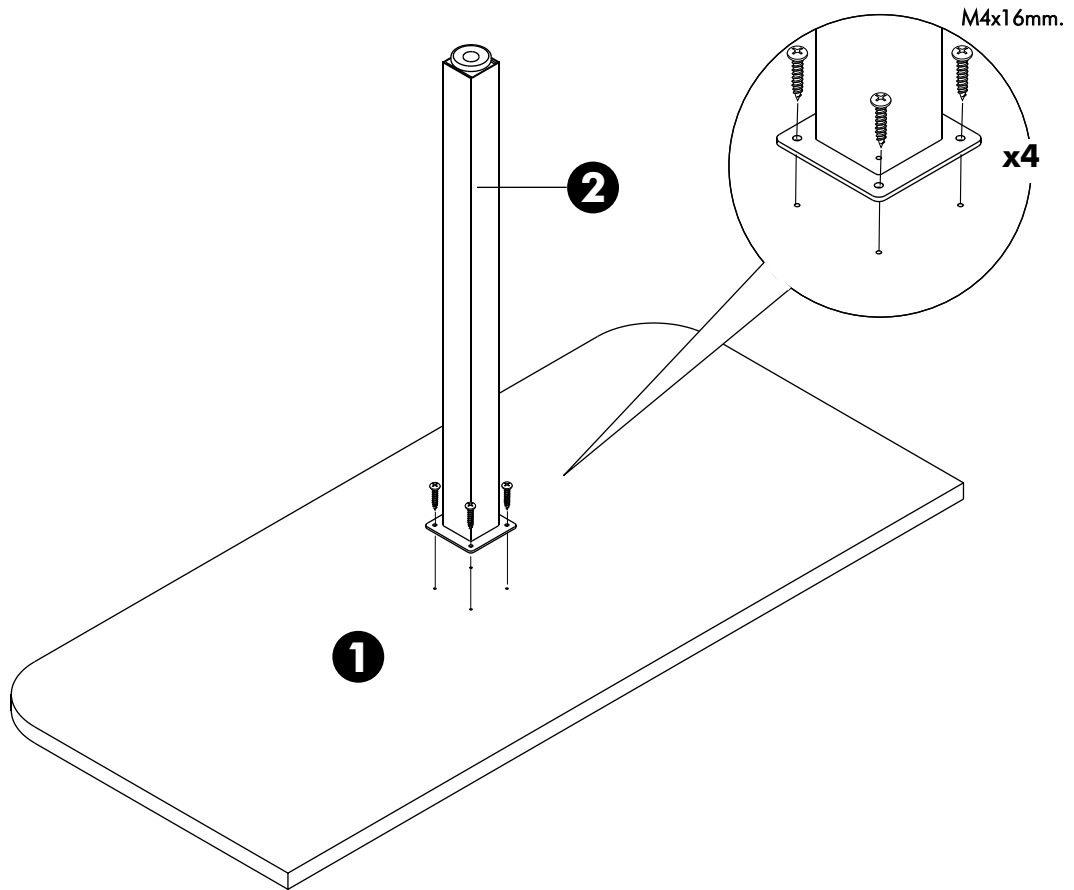

ACTIVA

Meeting Extension

HARDWARE

x 4

x 4

M4x16mm.

x 4

M4x16mm.

x 16

● Desk A 80,120,150 Steel Leg

● Desk B 80,120,150 Wooden Leg