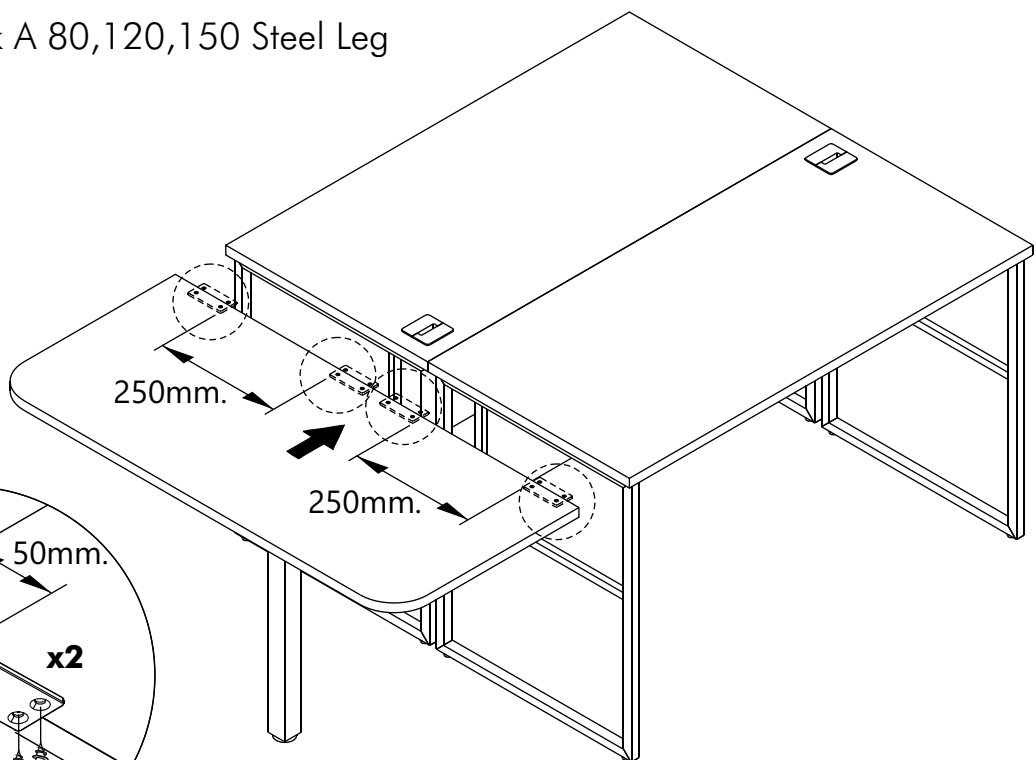

ACTIVA

Meeting Extension

HARDWARE

x 4

x 4

M4x16mm.

x 4

M4x16mm.

x 16

● Desk A 80,120,150 Steel Leg

● Desk B 80,120,150 Wooden Leg