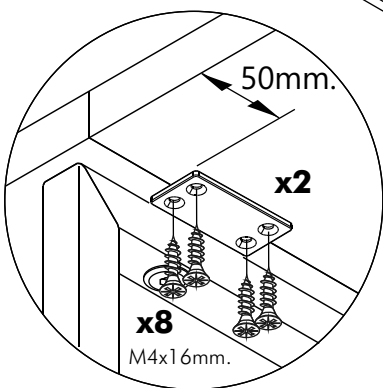

ACTIVA

Meeting Extension

HARDWARE

x 4

x 4

M4x16mm.

x 4

M4x16mm.

x 16

● Desk A 80,120,150 Steel Leg

● Desk B 80,120,150 Wooden Leg