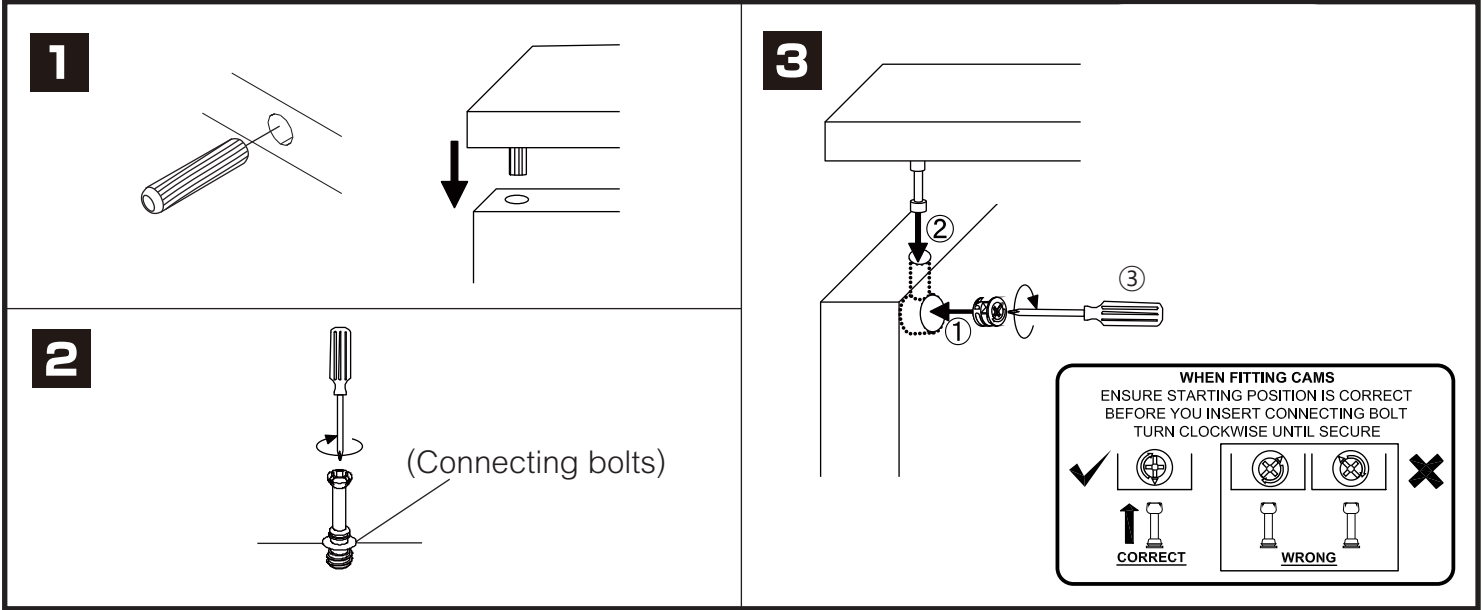

ACTIVA

Desk A 120 Steel Leg

CONNECT SYSTEM

HARDWARE

-BODY SET

x 4

x 8

#8x35

x 8

x 1

x 1

ASSEMBLY

-BODY SET

1.

2.

3.