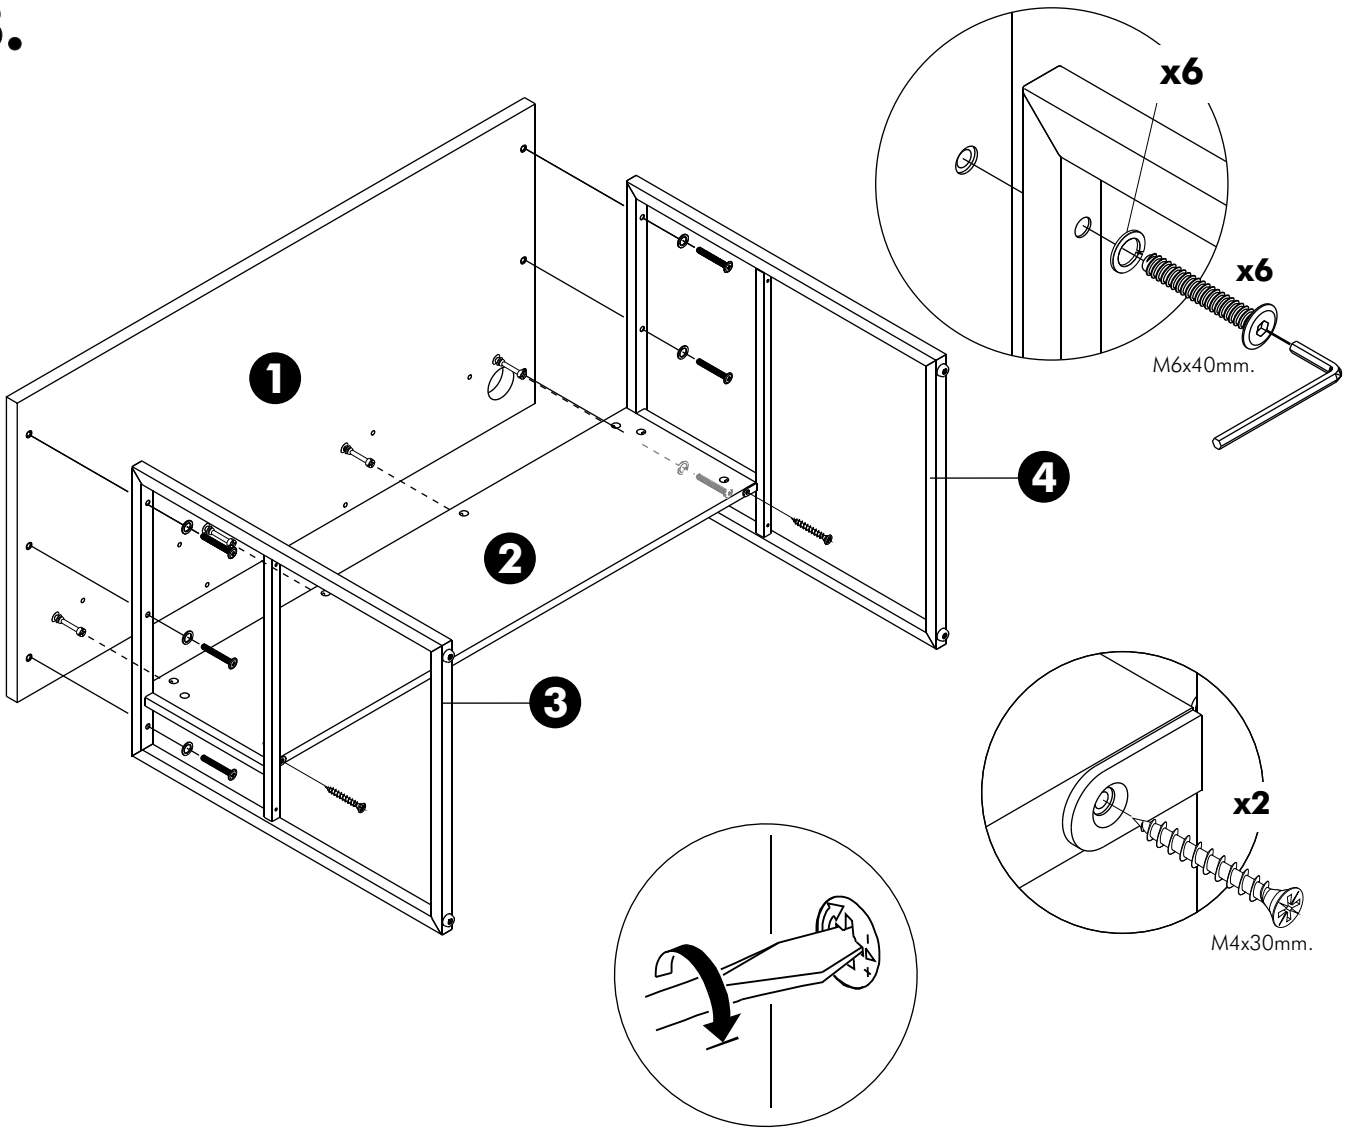

ACTIVA

Desk A 120 Steel Leg

CONNECT SYSTEM

HARDWARE

-BODY SET

x 4

x 8

#8x35

x 8

x 1

x 1

ASSEMBLY

-BODY SET

1.

2.

3.