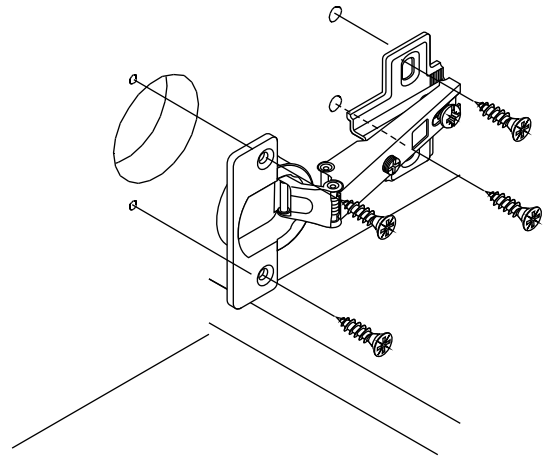

ITALIVING

Glass drawer dr W60H60

CONNECT SYSTEM

M4x16mm.

HARDWARE

x 2

x 1

x 1

M4x16mm.

x 8

#5x1/2".

x 1

#5x5/8"

x 2

1.

2.