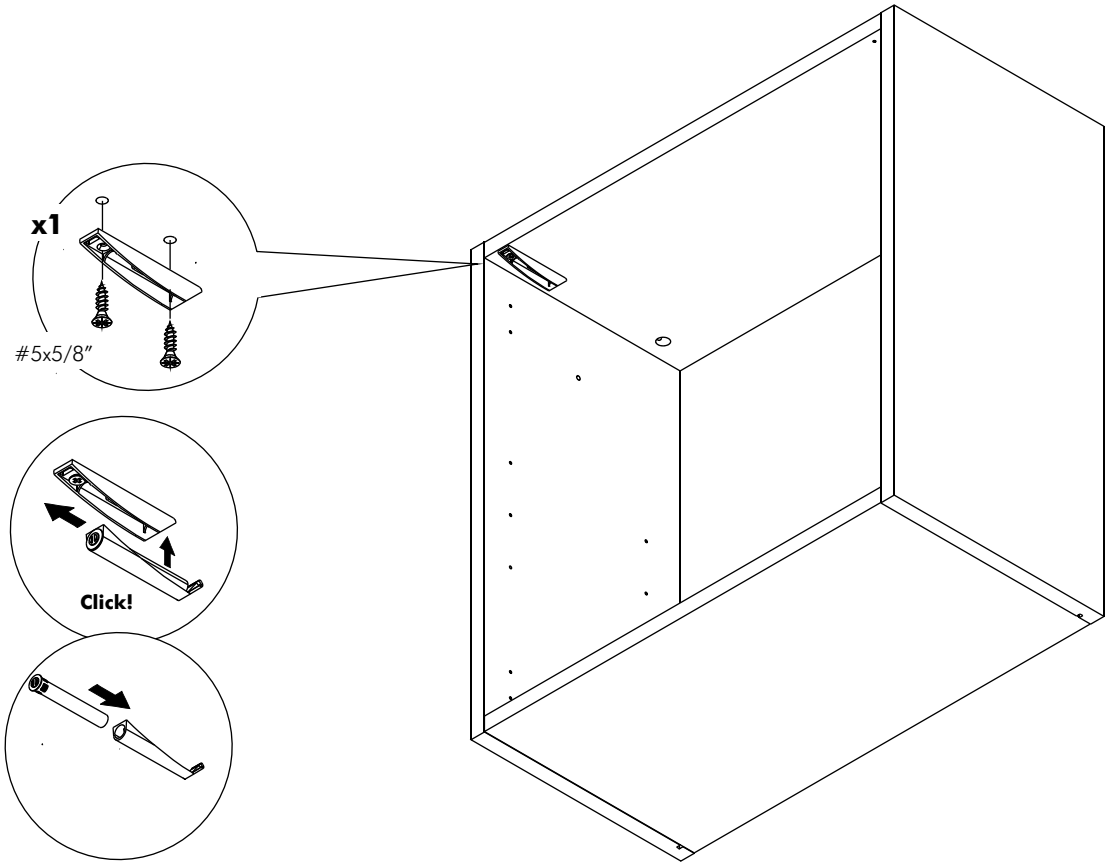

ITALIVING

Glass drawer dr W60H60

CONNECT SYSTEM

M4x16mm.

HARDWARE

x 2

x 1

x 1

M4x16mm.

x 8

#5x1/2".

x 1

#5x5/8"

x 2

1.

2.