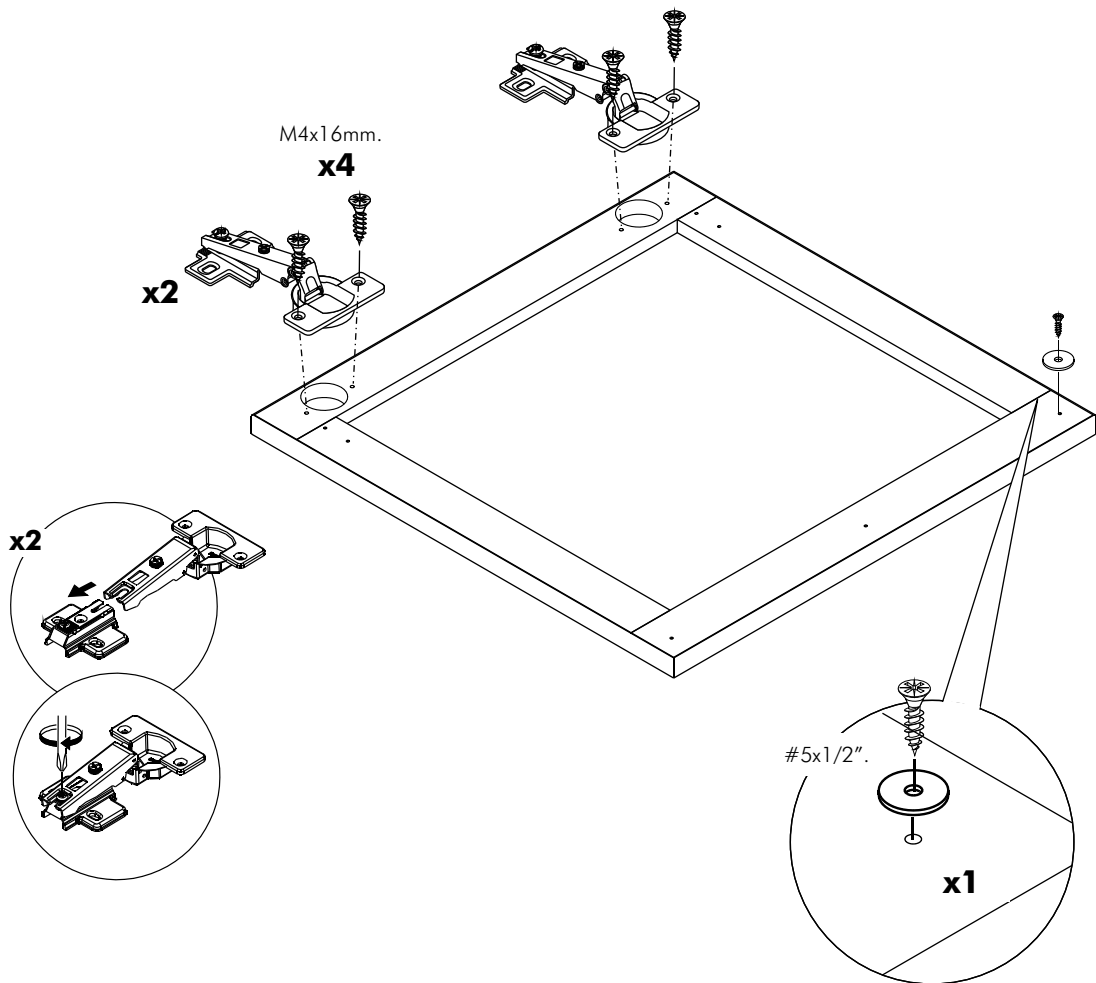

ITALIVING

Glass drawer dr W60H60

CONNECT SYSTEM

M4x16mm.

HARDWARE

x 2

x 1

x 1

M4x16mm.

x 8

#5x1/2".

x 1

#5x5/8"

x 2

1.

2.