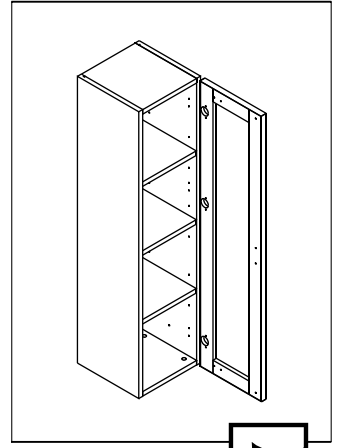

ITALIVING

Glass drawer dr W120H30

CONNECT SYSTEM

M4x16mm.

HARDWARE

x 3

x 1

x 1

M4x16mm.

x 12

#5x1/2".

x 1

#5x5/8"

x 2

1.

2.