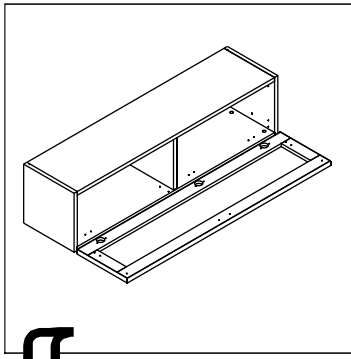

ITALIVING

Glass drawer dr W120H30

CONNECT SYSTEM

M4x16mm.

HARDWARE

x 3

x 1

x 1

M4x16mm.

x 12

#5x1/2".

x 1

#5x5/8"

x 2

1.

2.