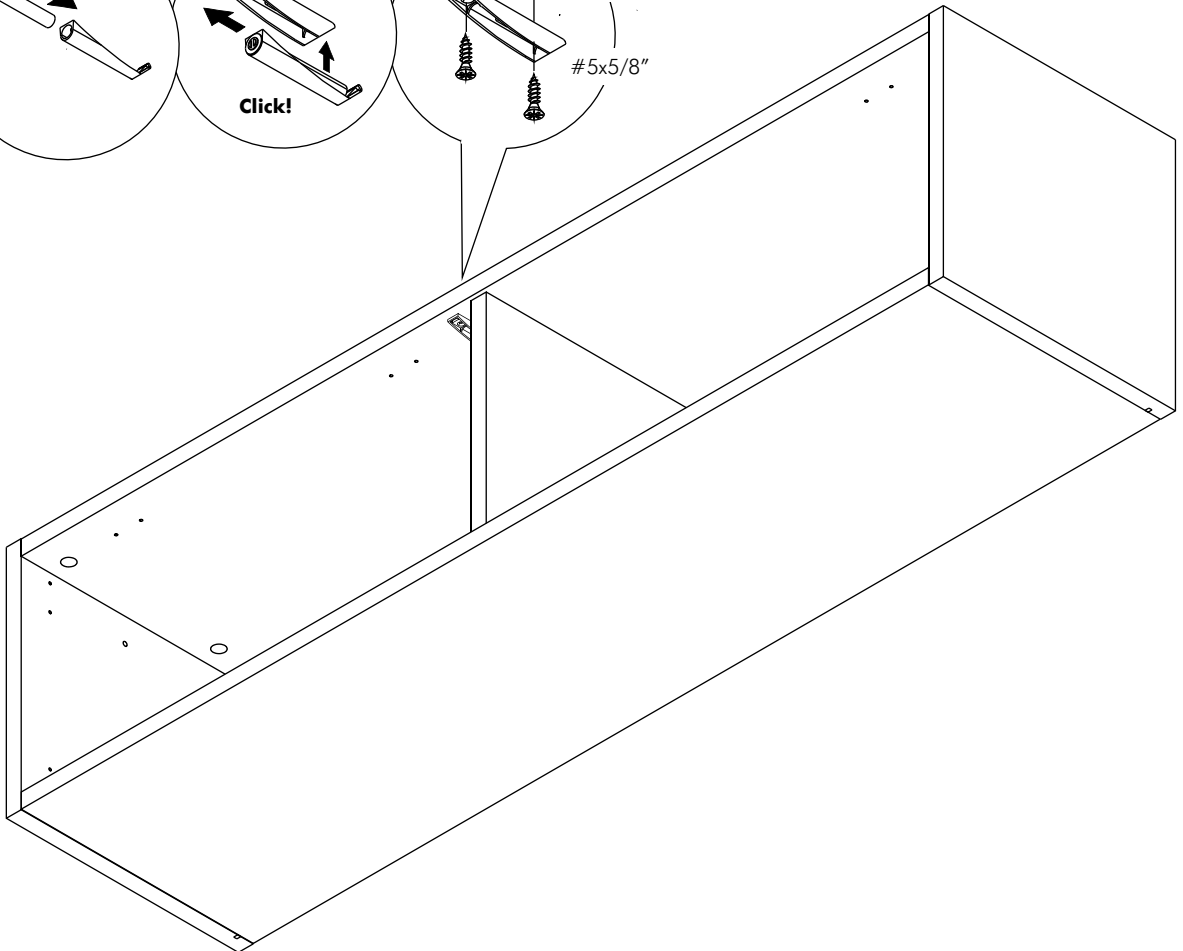

ITALIVING

Glass drawer dr W120H30

CONNECT SYSTEM

M4x16mm.

HARDWARE

x 3

x 1

x 1

M4x16mm.

x 12

#5x1/2".

x 1

#5x5/8"

x 2

1.

2.