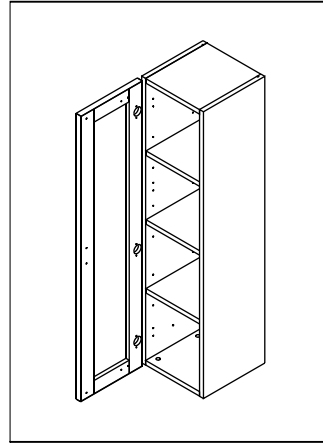

ITALIVING

Glass drawer dr W120H30

CONNECT SYSTEM

M4x16mm.

HARDWARE

x 3

x 1

x 1

M4x16mm.

x 12

#5x1/2".

x 1

#5x5/8"

x 2

1.

2.