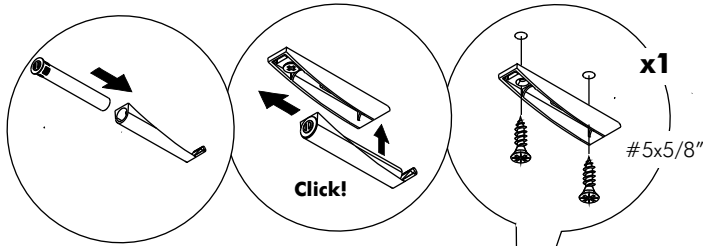

ITALIVING

Glass drawer dr W120H30

CONNECT SYSTEM

M4x16mm.

HARDWARE

x 3

x 1

x 1

M4x16mm.

x 12

#5x1/2".

x 1

#5x5/8"

x 2

1.

2.