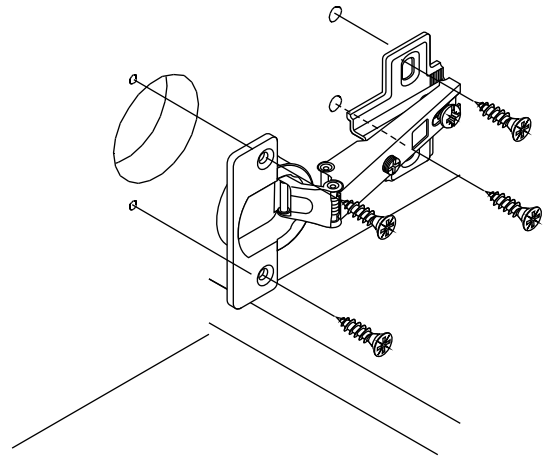

ITALIVING

Glass drawer dr W120H30

CONNECT SYSTEM

M4x16mm.

HARDWARE

x 3

x 1

x 1

M4x16mm.

x 12

#5x1/2".

x 1

#5x5/8"

x 2

1.

2.