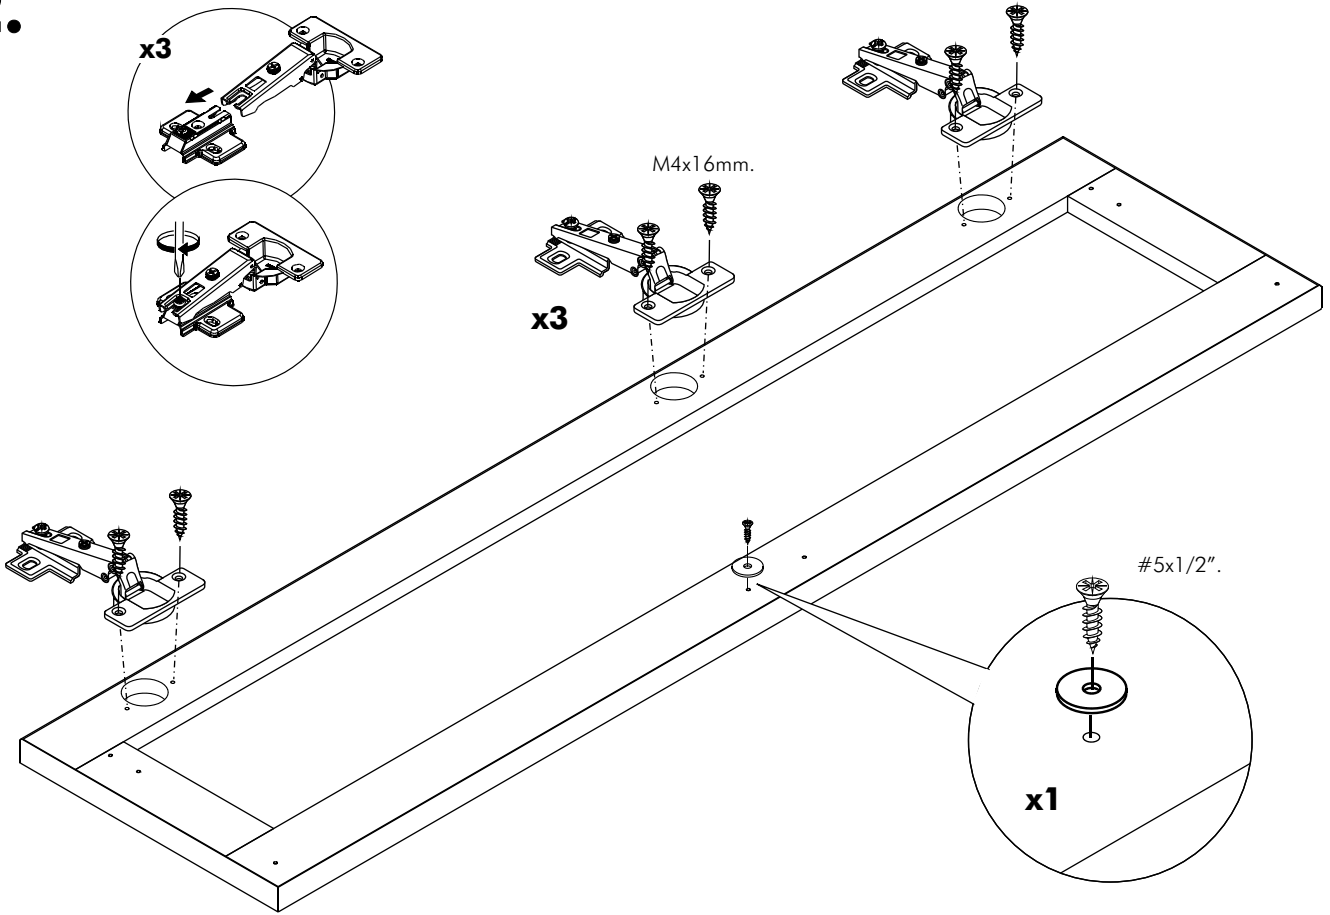

ITALIVING

Glass drawer dr W120H30

CONNECT SYSTEM

M4x16mm.

HARDWARE

x 3

x 1

x 1

M4x16mm.

x 12

#5x1/2".

x 1

#5x5/8"

x 2

1.

2.