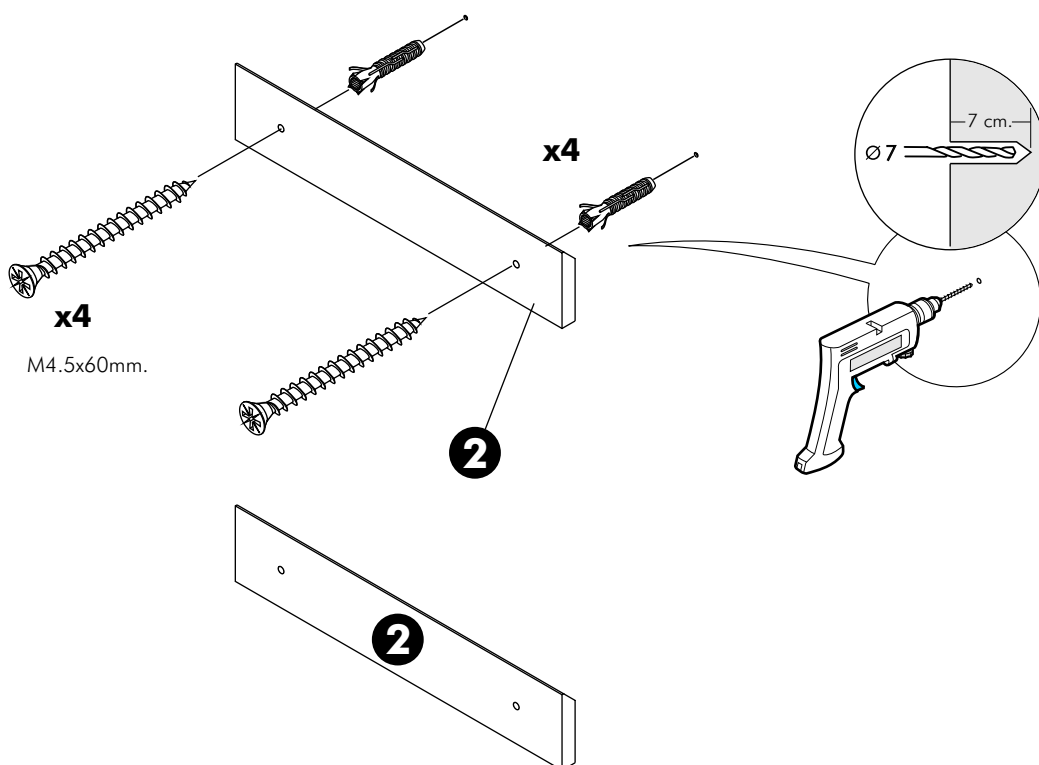

ITALIVING

Back panel W60H120

CONNECT SYSTEM

HARDWARE

x 2

M4x16mm.

x 4

x 4

M4.5x60mm.

x 4

M4x25mm.

x 6

1.

2.

3.

4.