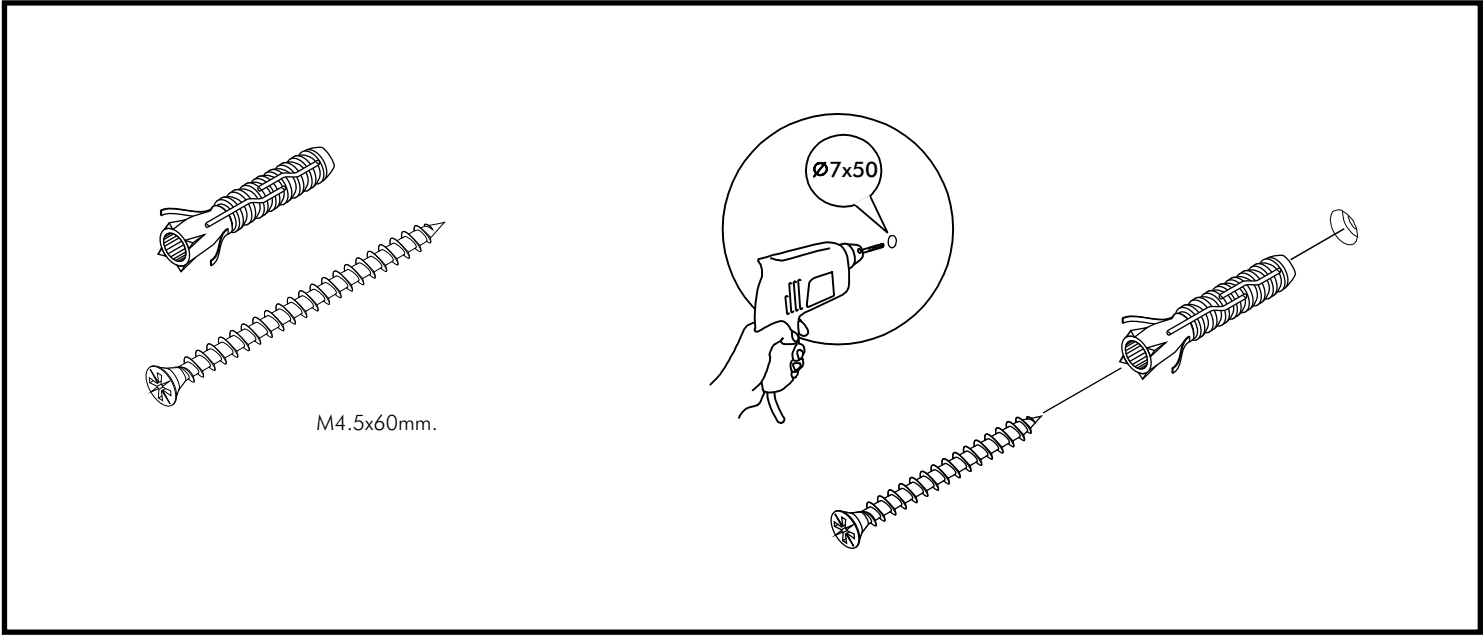

ITALIVING

Back panel W60H120

CONNECT SYSTEM

HARDWARE

x 2

M4x16mm.

x 4

x 4

M4.5x60mm.

x 4

M4x25mm.

x 6

1.

2.

3.

4.