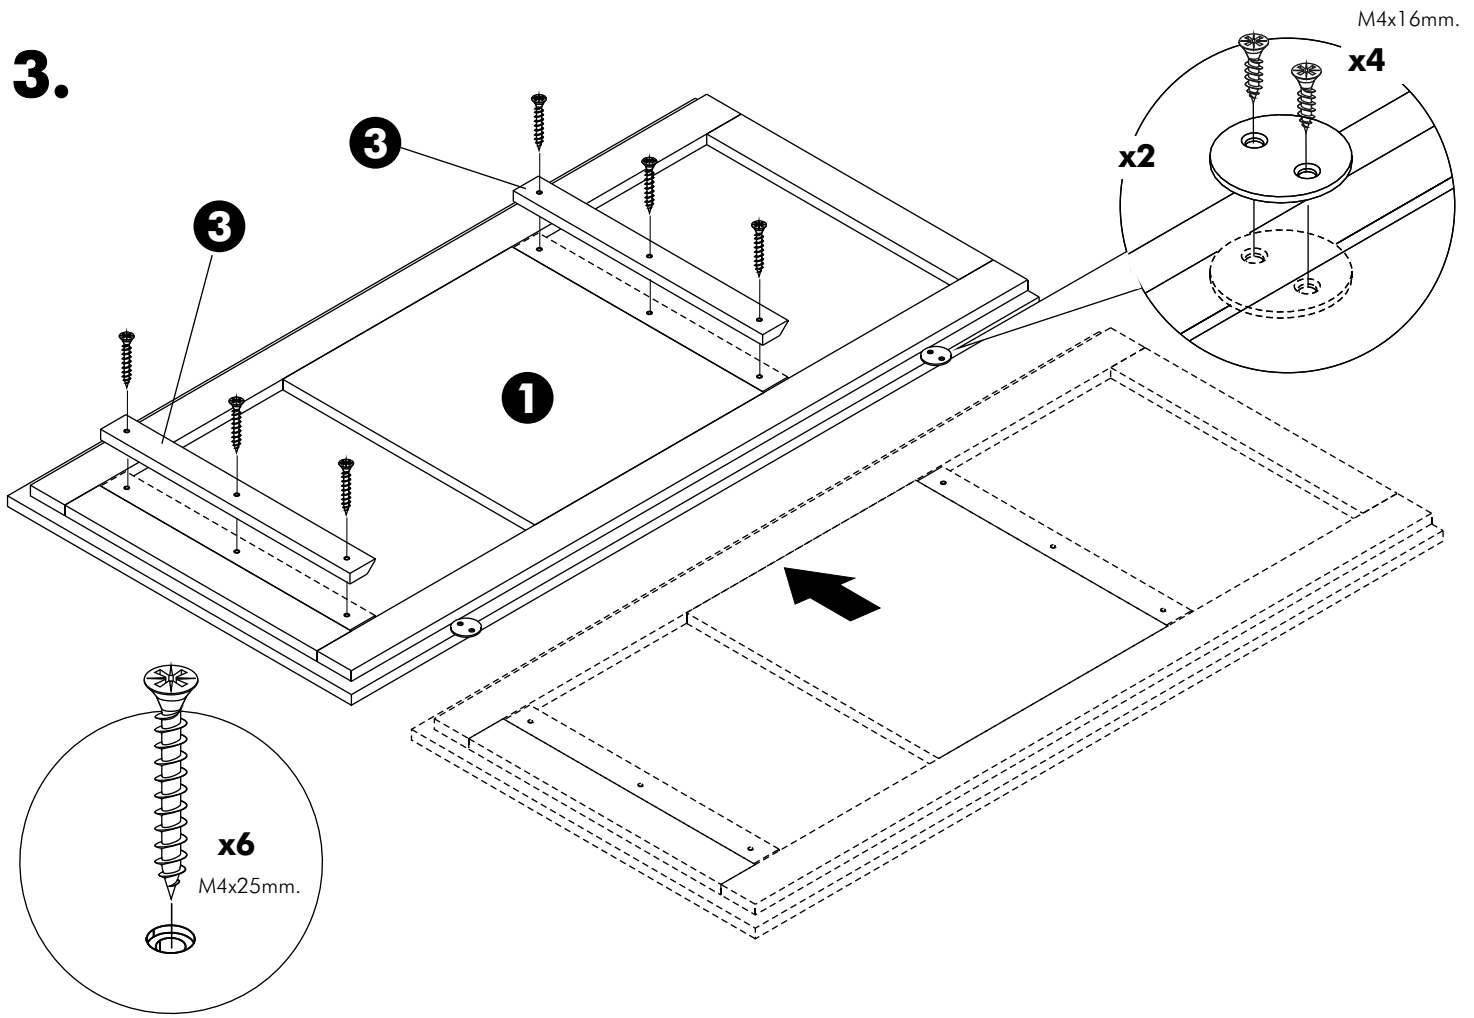

ITALIVING

Back panel W60H120

CONNECT SYSTEM

HARDWARE

x 2

M4x16mm.

x 4

x 4

M4.5x60mm.

x 4

M4x25mm.

x 6

1.

2.

3.

4.