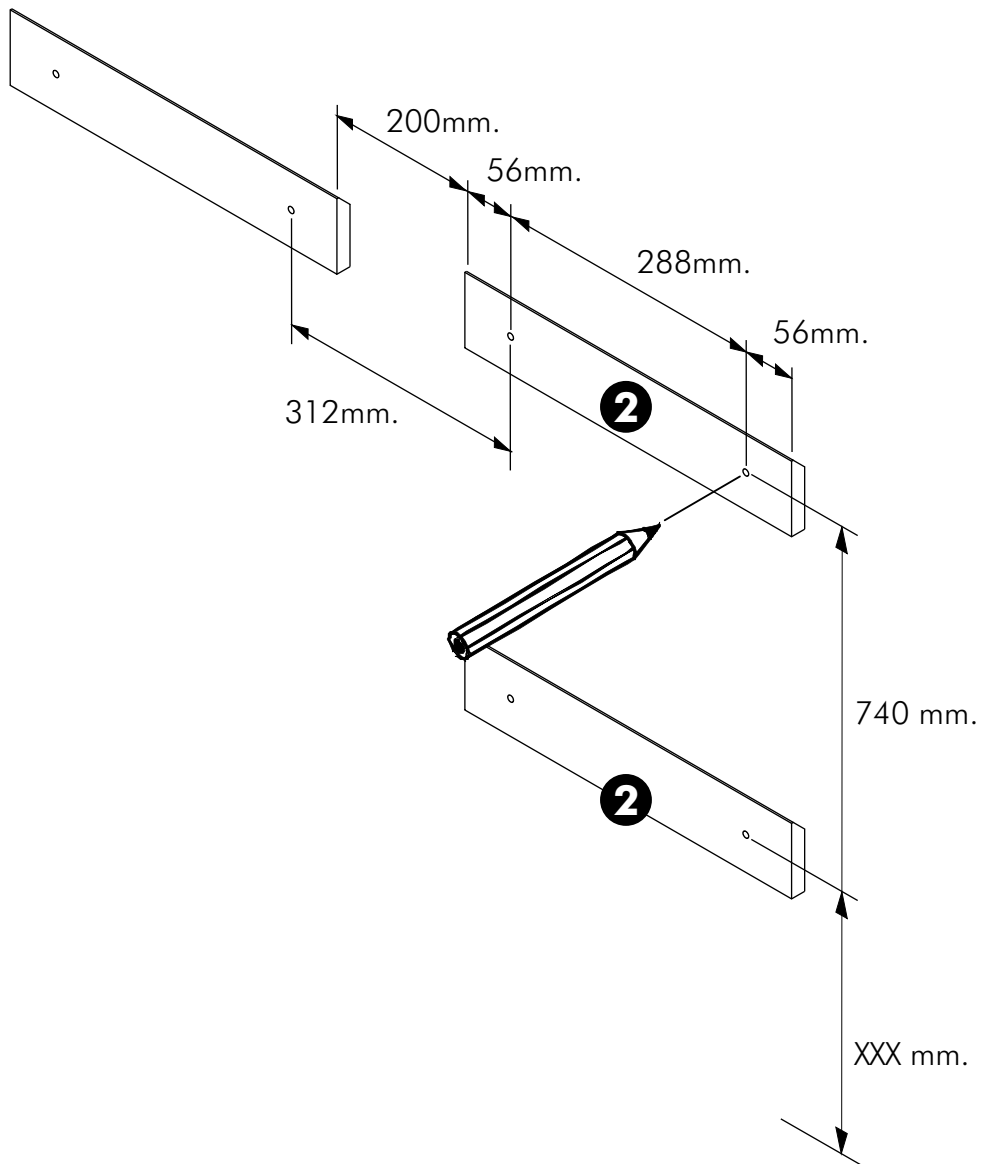

ITALIVING

Back panel W60H120

CONNECT SYSTEM

HARDWARE

x 2

M4x16mm.

x 4

x 4

M4.5x60mm.

x 4

M4x25mm.

x 6

1.

2.

3.

4.