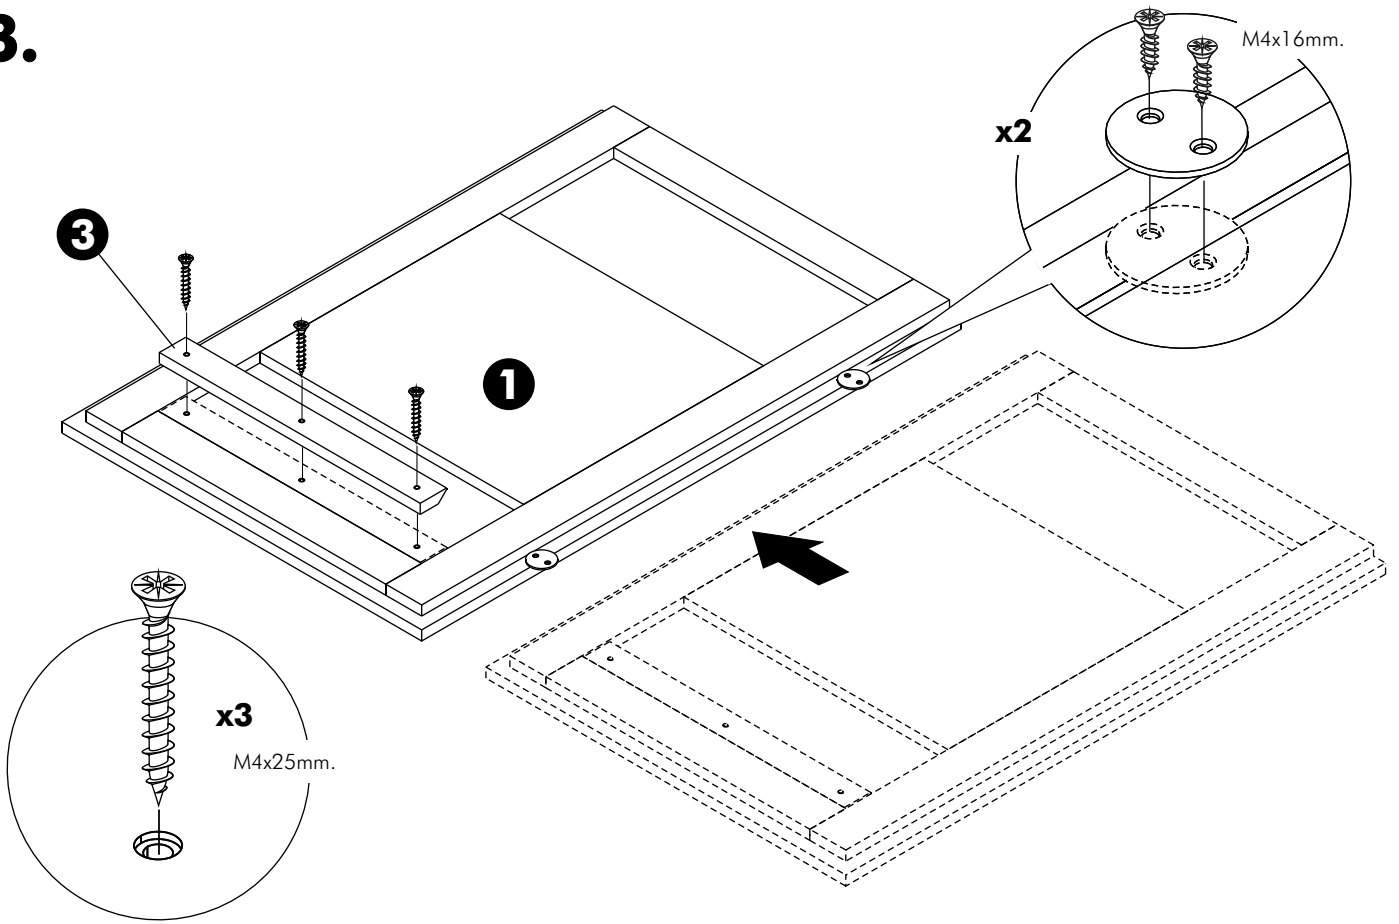

ITALIVING

Back panel W60H90

CONNECT SYSTEM

HARDWARE

x 2

M4x16mm.

x 4

x 2

M4.5x60mm.

x 2

M4x25mm.

x 3

1.

2.

3.

4.