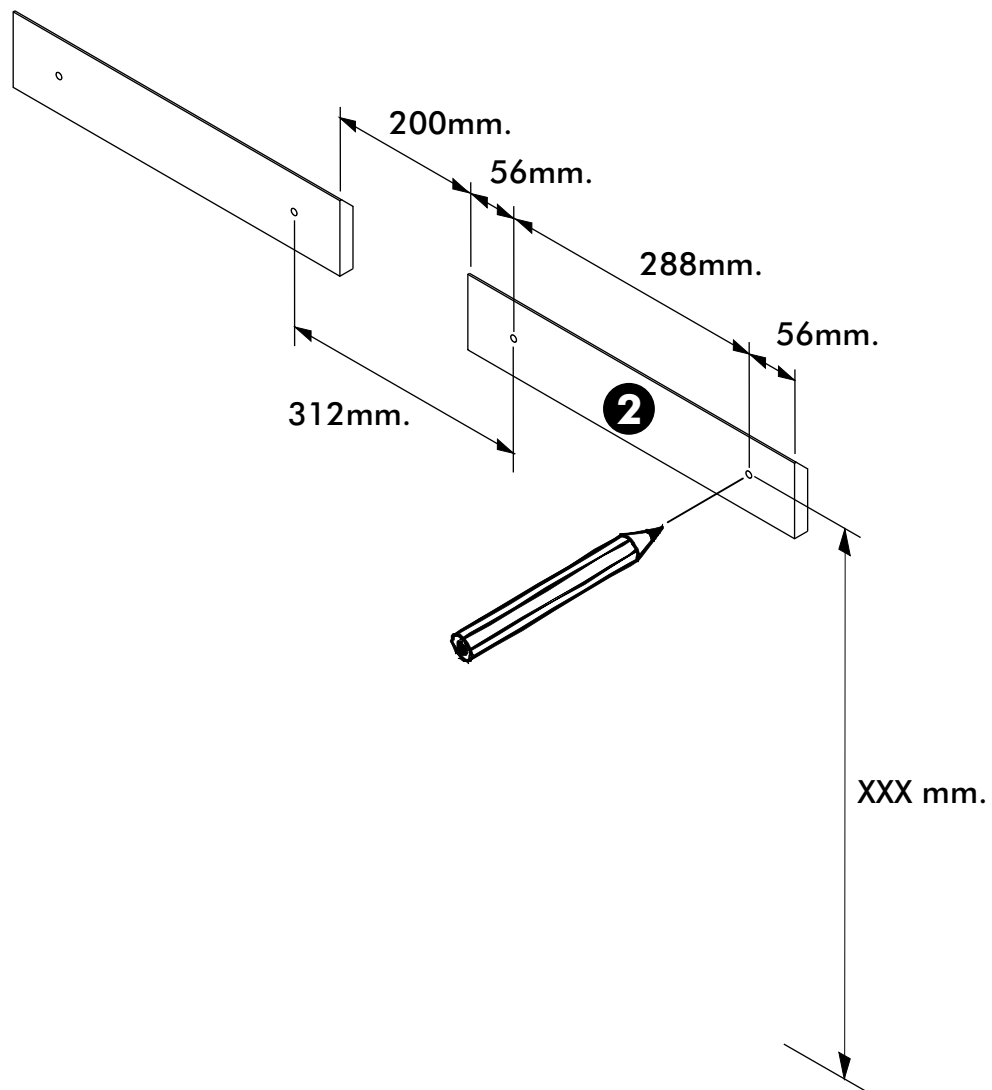

ITALIVING

Back panel W60H90

CONNECT SYSTEM

HARDWARE

x 2

M4x16mm.

x 4

x 2

M4.5x60mm.

x 2

M4x25mm.

x 3

1.

2.

3.

4.