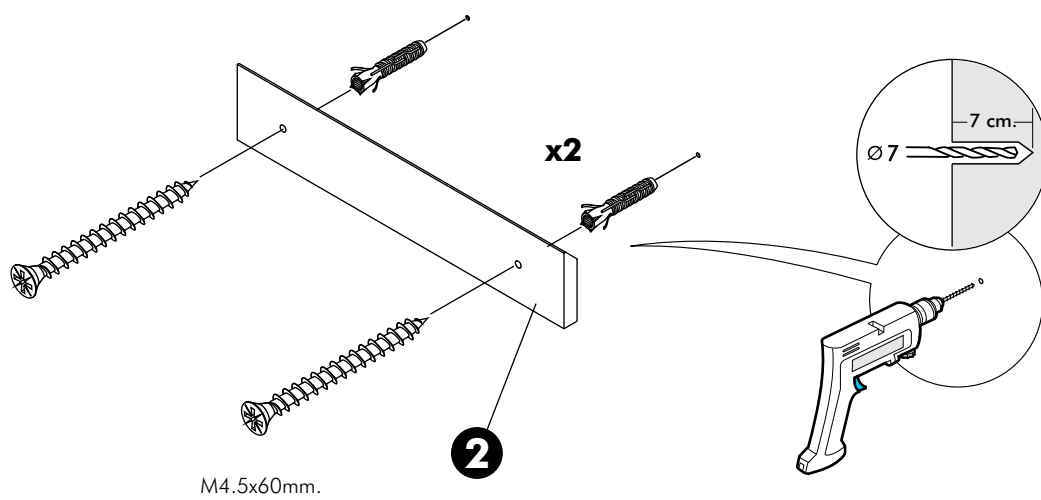

ITALIVING

Back panel W60H90

CONNECT SYSTEM

HARDWARE

x 2

M4x16mm.

x 4

x 2

M4.5x60mm.

x 2

M4x25mm.

x 3

1.

2.

3.

4.