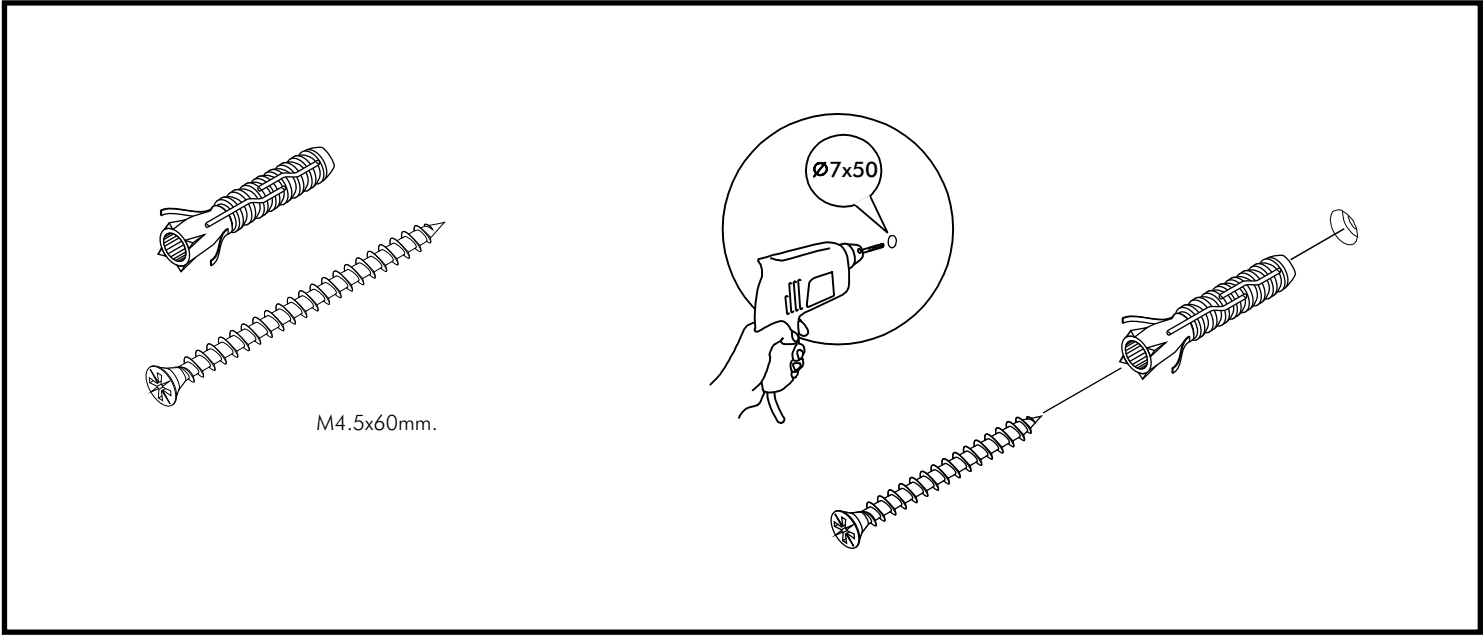

ITALIVING

Back panel W60H90

CONNECT SYSTEM

HARDWARE

x 2

M4x16mm.

x 4

x 2

M4.5x60mm.

x 2

M4x25mm.

x 3

1.

2.

3.

4.