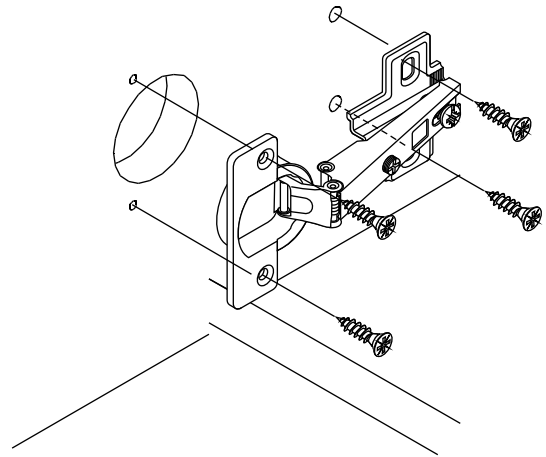

# ITALIVING

Hinge door W60H60

# CONNECT SYSTEM

M4x16mm.

**HARDWARE**

**x 2**

**x 1**

**x 1**

M4x16mm.

**x 8**

#5x1/2".

**x 1**

#5x5/8"

**x 2**

**1.**

**2.**

**3.**