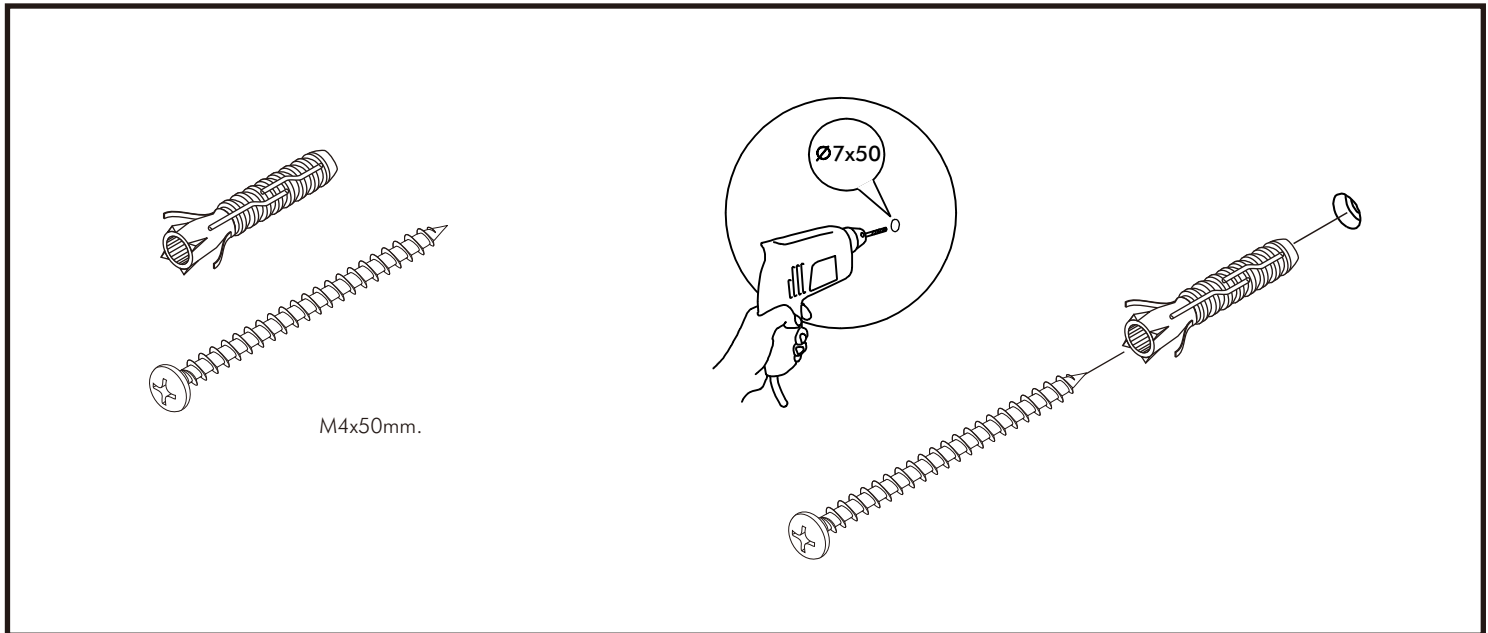

ITALIVING

TV wall cabinet 120

CONNECT SYSTEM

HARDWARE

x 8

x 8

#8x35

x 13