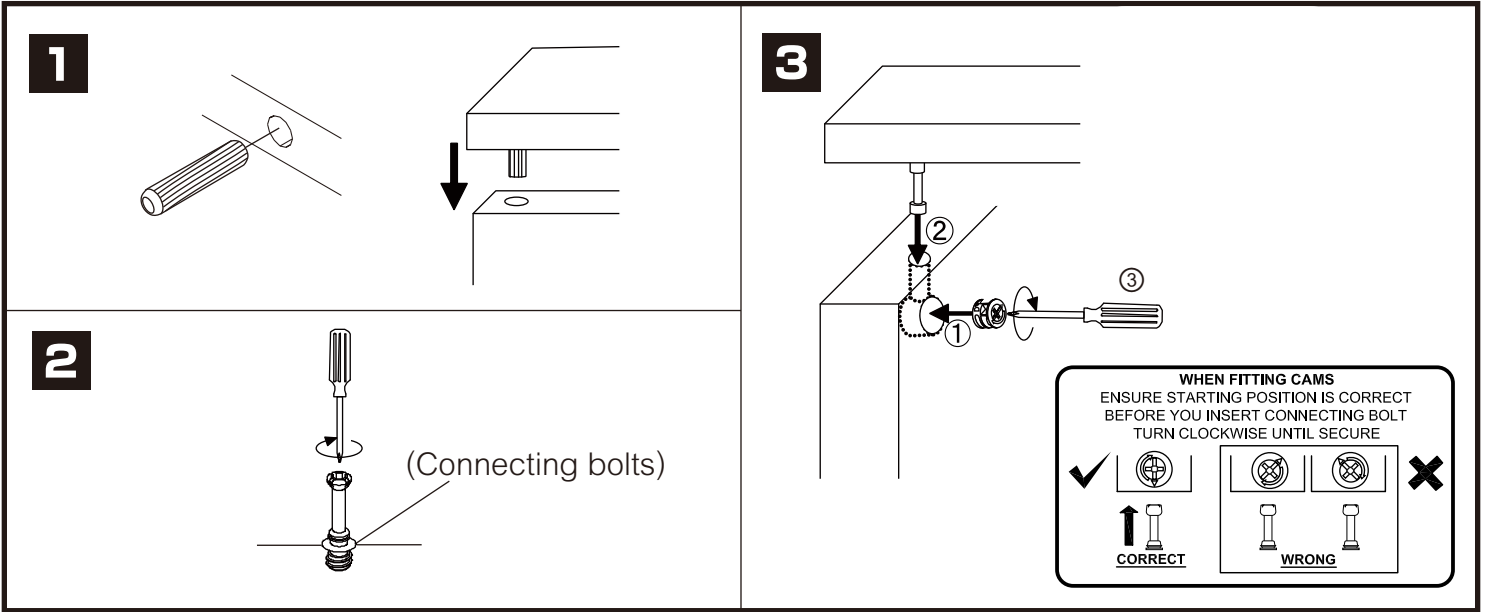

ITALIVING

TV wall cabinet 120

CONNECT SYSTEM

HARDWARE

x 8

x 8

#8x35

x 13