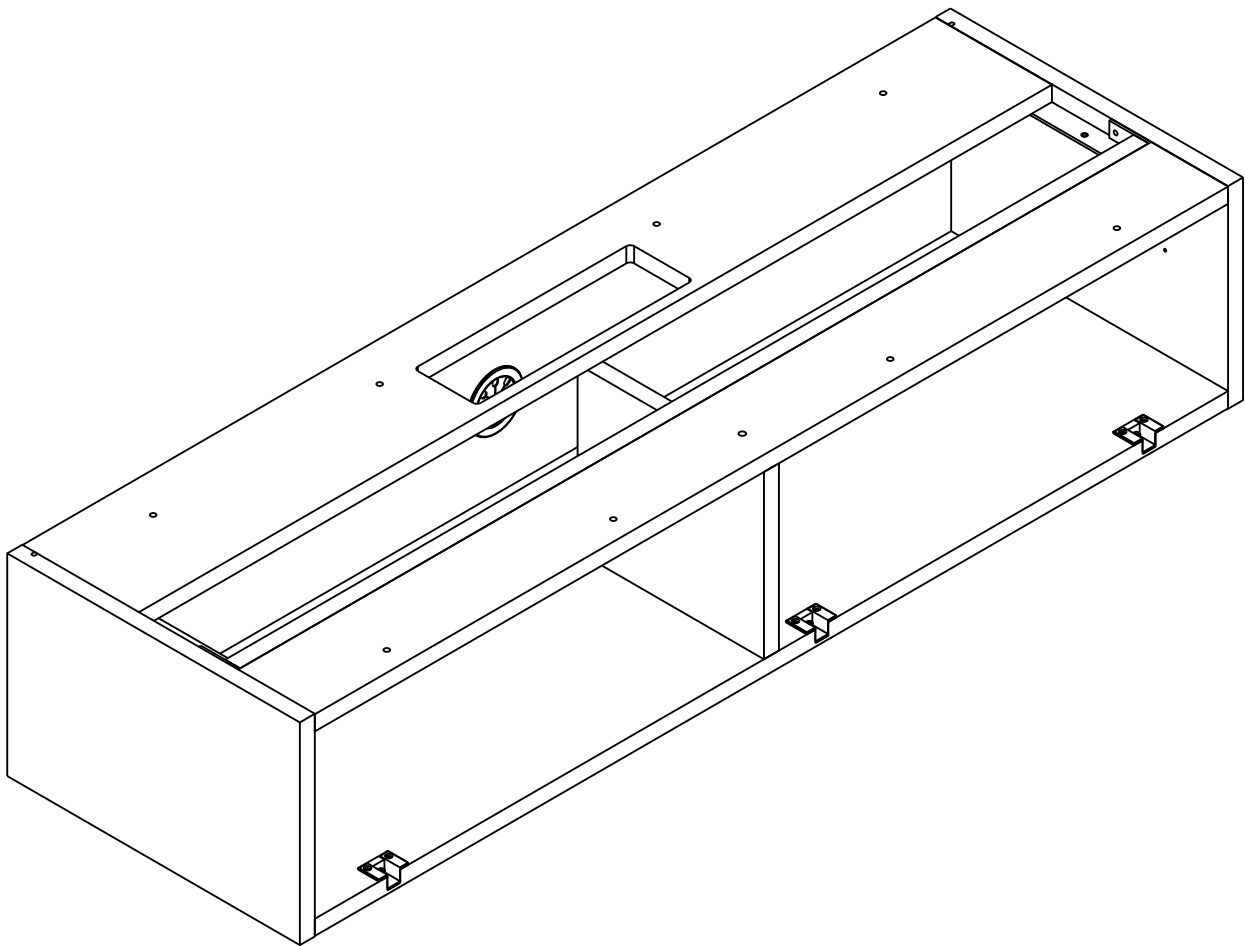

ITALIVING

TV wall cabinet 120

CONNECT SYSTEM

HARDWARE

x 8

x 8

#8x35

x 13

x 1

M4x16mm.

x 12

x 10

M4x50mm.

x 10

x 8

x 1

M4x20mm.

x 4

x 2

x 3

x 1

#F+5x1/2"

x 1

#6x5/8"

x 14

M4x15mm.

x 2/4

M4x50mm.

x 7

#M4x16

x 6

1.