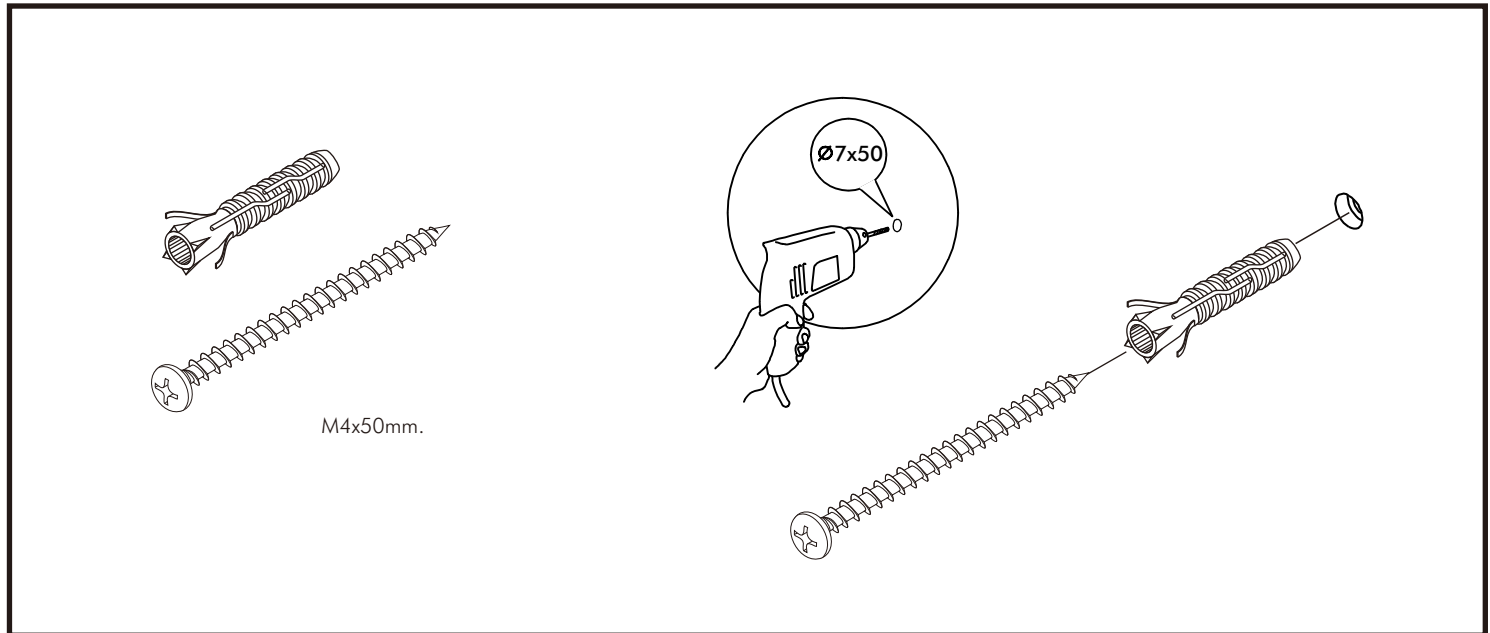

ITALIVING

TV cabinet 120

CONNECT SYSTEM

HARDWARE

x 10

x 10

(8x35)

x 14

x 1

M4x16mm.

x 45

x 2

M4x50mm.

x 2

x 2/4

M4x13mm.