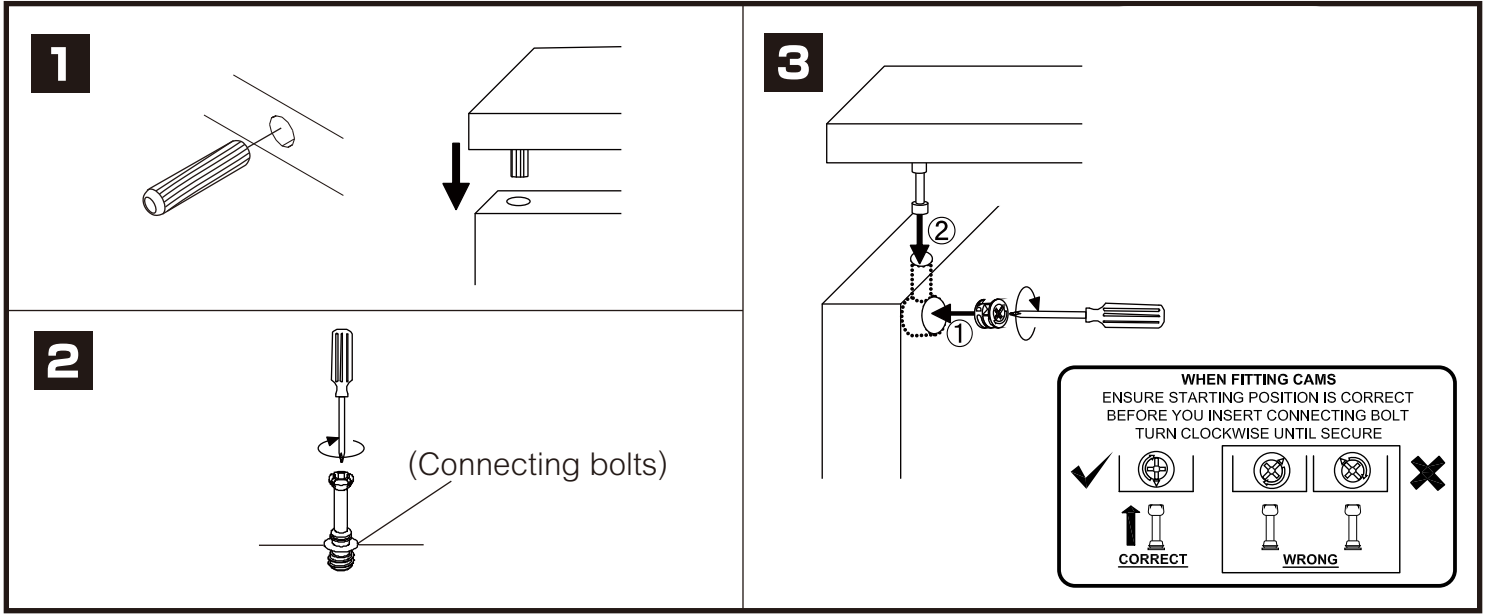

ITALIVING

TV cabinet 120

CONNECT SYSTEM

HARDWARE

x 10

x 10

(8x35)

x 14