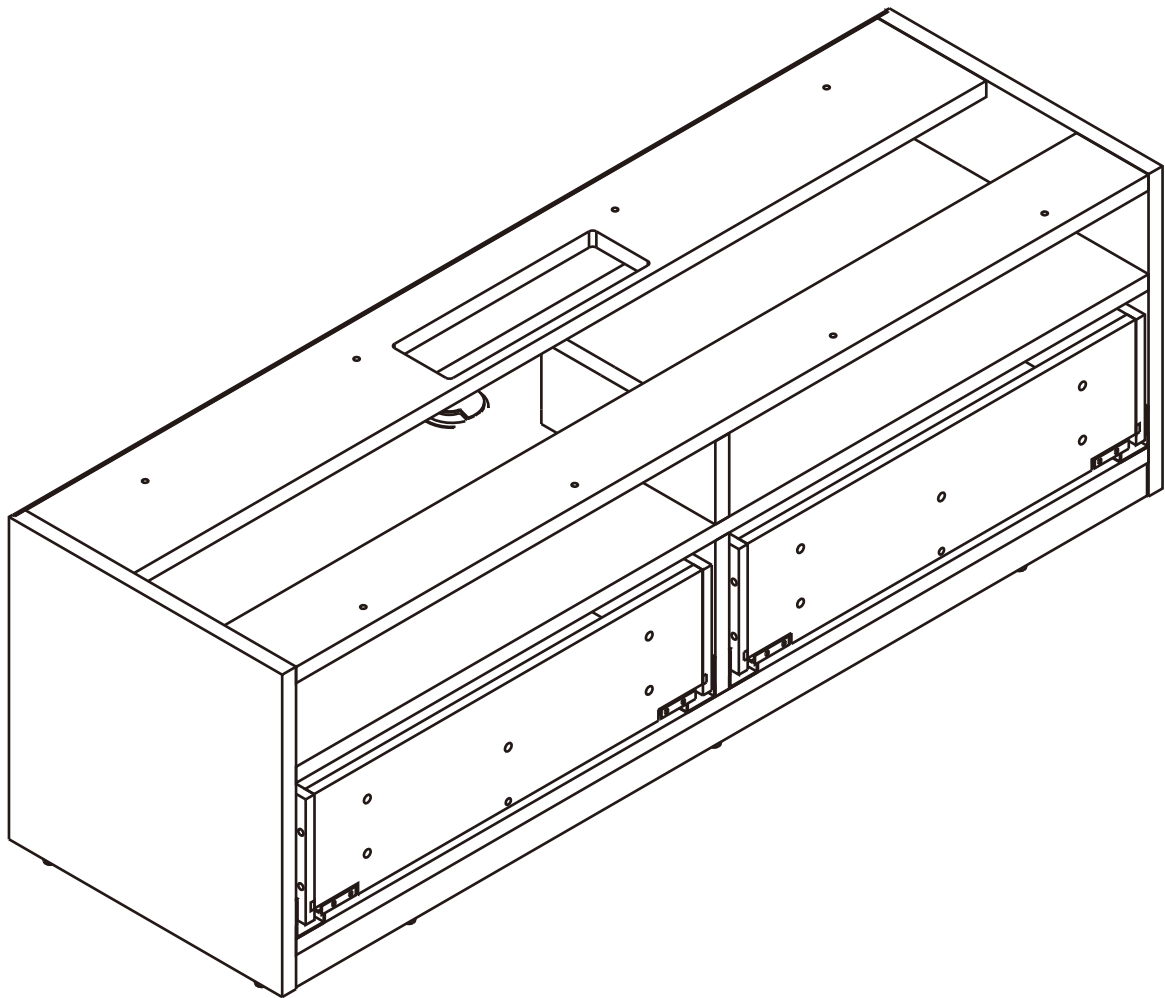

ITALIVING

TV cabinet 120

CONNECT SYSTEM

HARDWARE

x 10

x 10

(8x35)

x 14

x 1

M4x16mm.

x 45

x 2

M4x50mm.

x 2

x 2/4

M4x13mm.