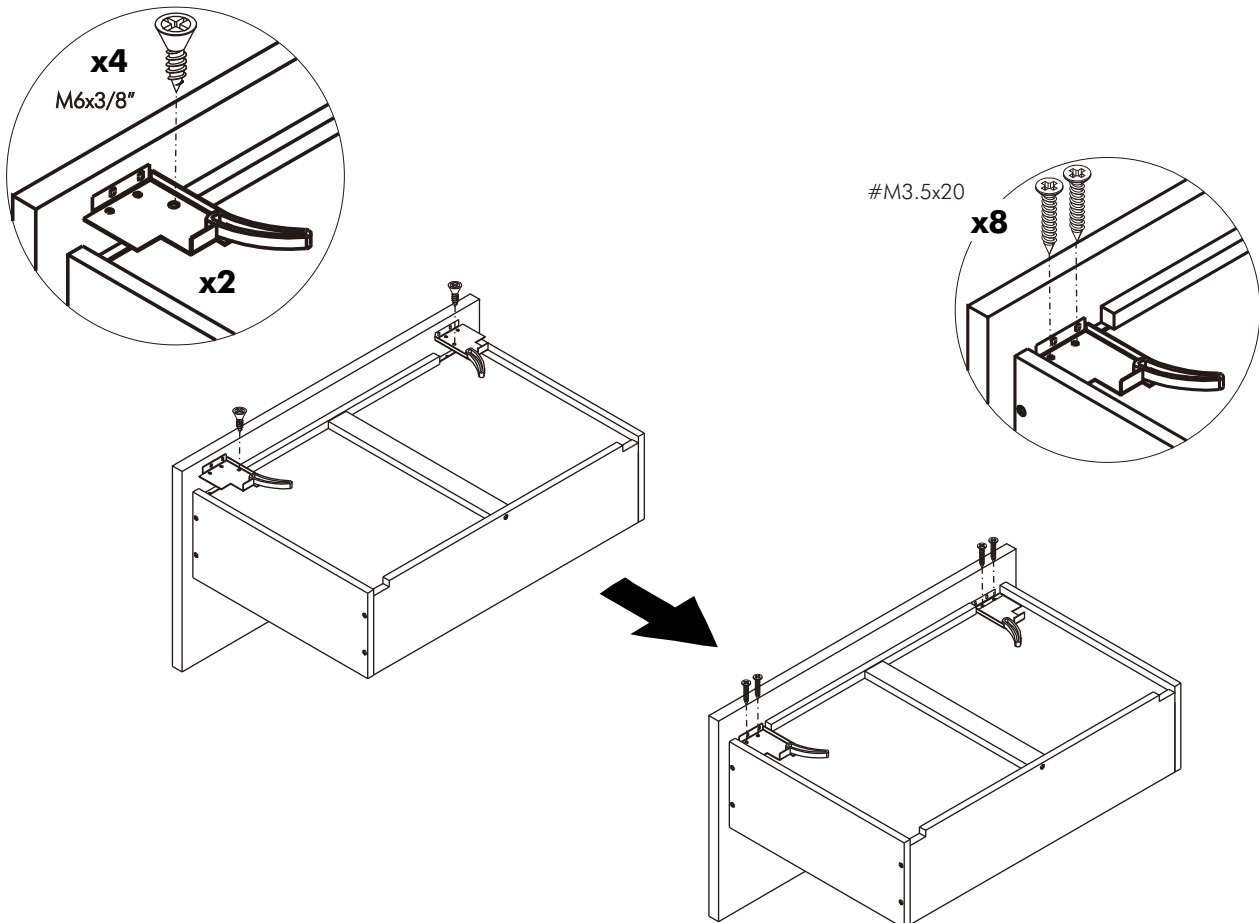

M4x50mm.

x 4

M6x3/8"

x 4

x 1

1.

2.

3.

12.

13. x2

TV cabinet drawer dr 120
TV cabinet drawer+glass 120

14.

15.