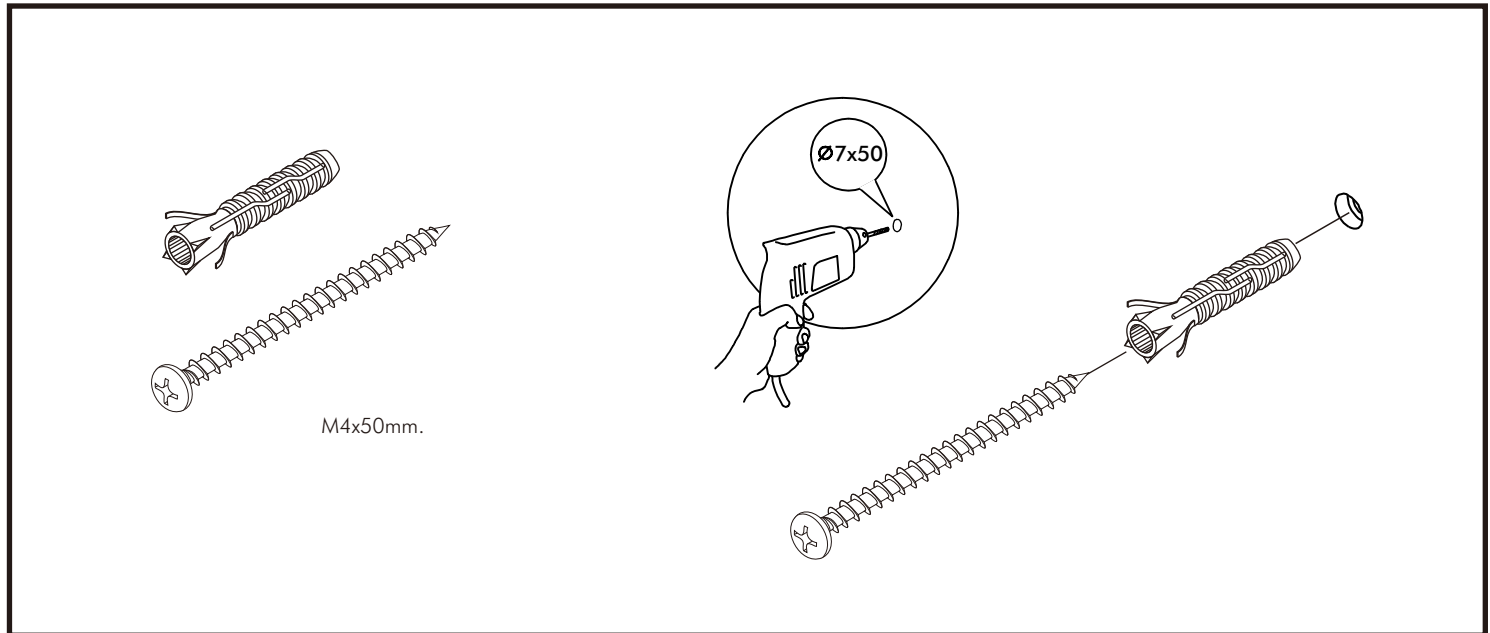

ITALIVING

TV cabinet 90

CONNECT SYSTEM

HARDWARE

x 8

x 8

(8x35)

x 10

x 1

M4x16mm.

x 42

x 2

M4x50mm.

x 2

x 2/4

#M4x16