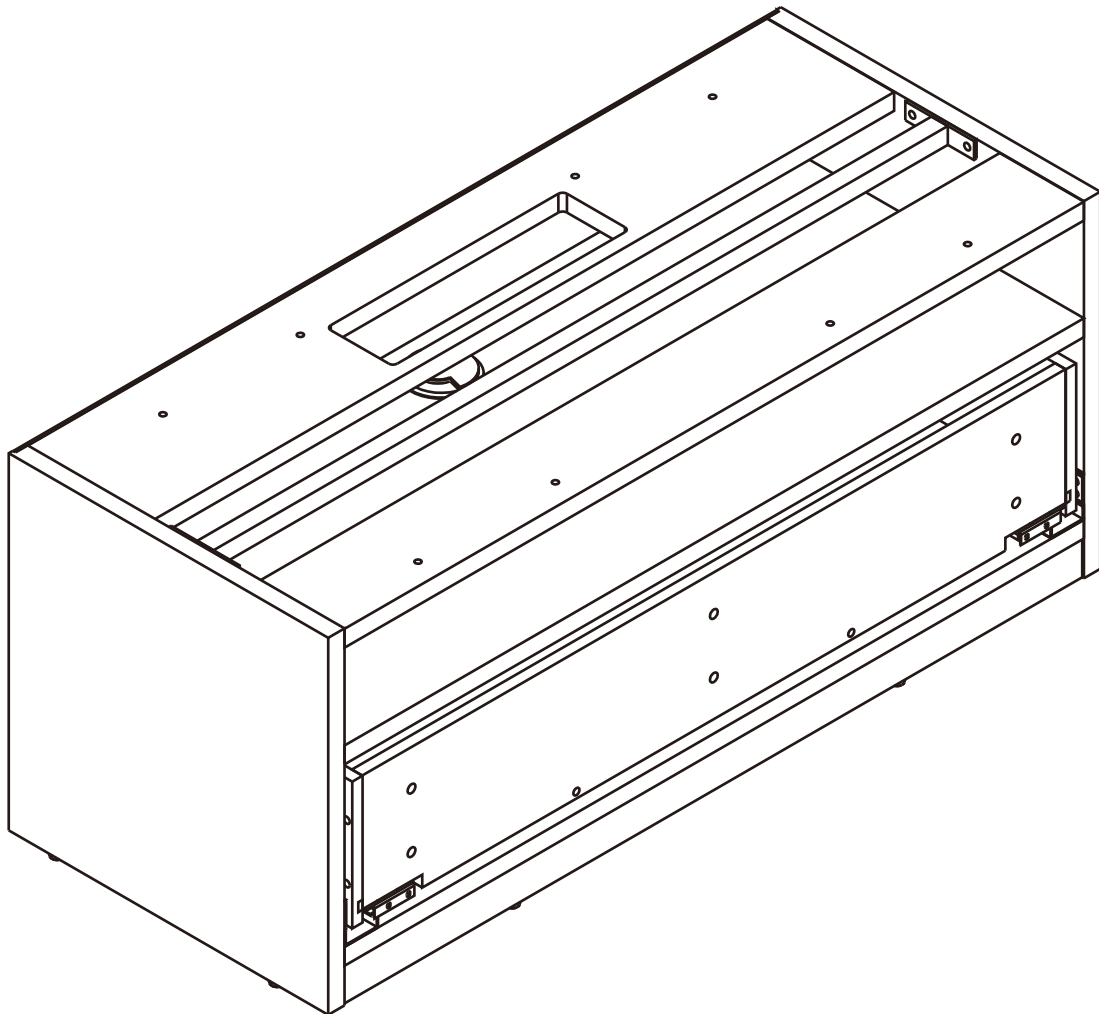

ITALIVING

TV cabinet 90

CONNECT SYSTEM

HARDWARE

x 8

x 8

(8x35)

x 10

x 1

M4x16mm.

x 42

x 2

M4x50mm.

x 2

x 2/4

#M4x16