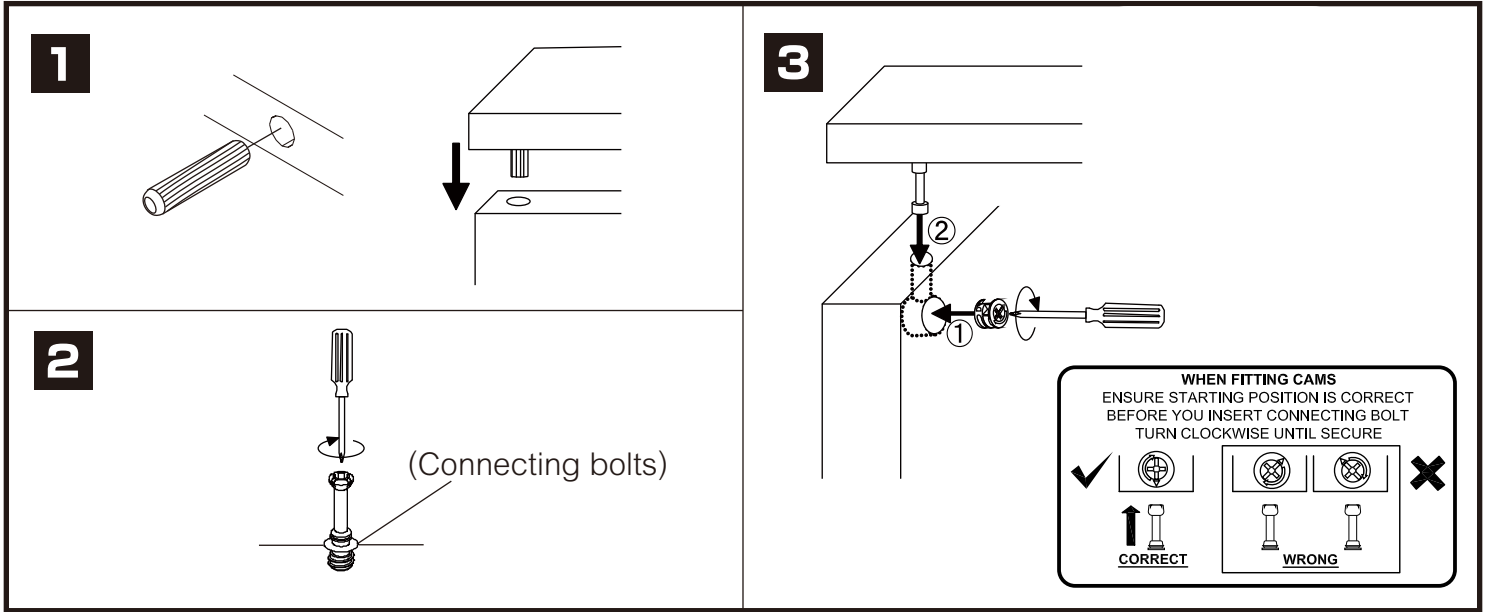

ITALIVING

TV cabinet 90

CONNECT SYSTEM

HARDWARE

x 8

x 8

(8x35)

x 10