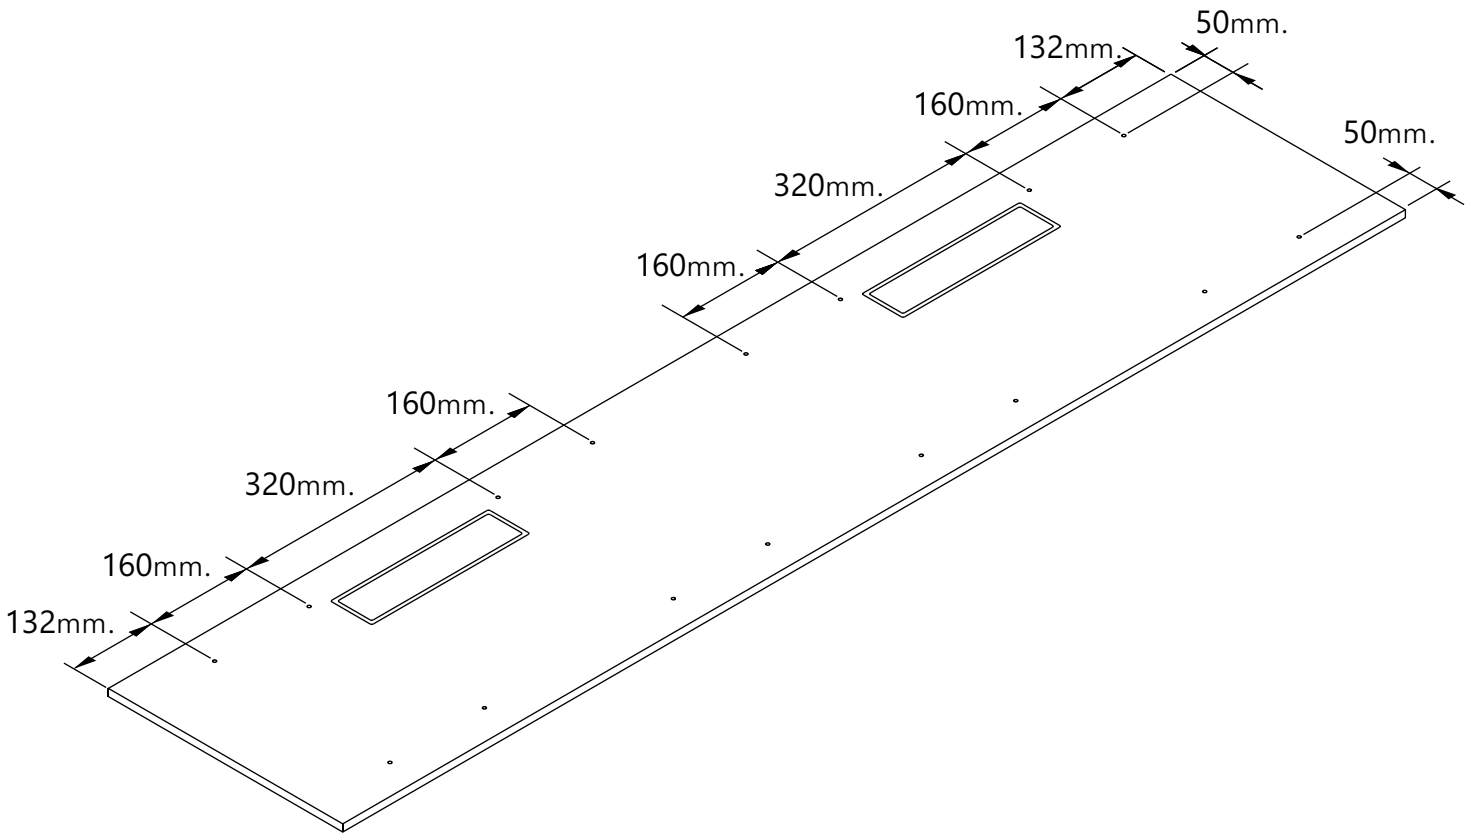

ITALIVING

Top panel TV cabinet 180

HARDWARE

M4x30mm.

x 16

1.

2. FOR Tv cabinet 90+Tv cabinet 90

2. FOR Tv wall cabinet 90+Tv wall cabinet 90