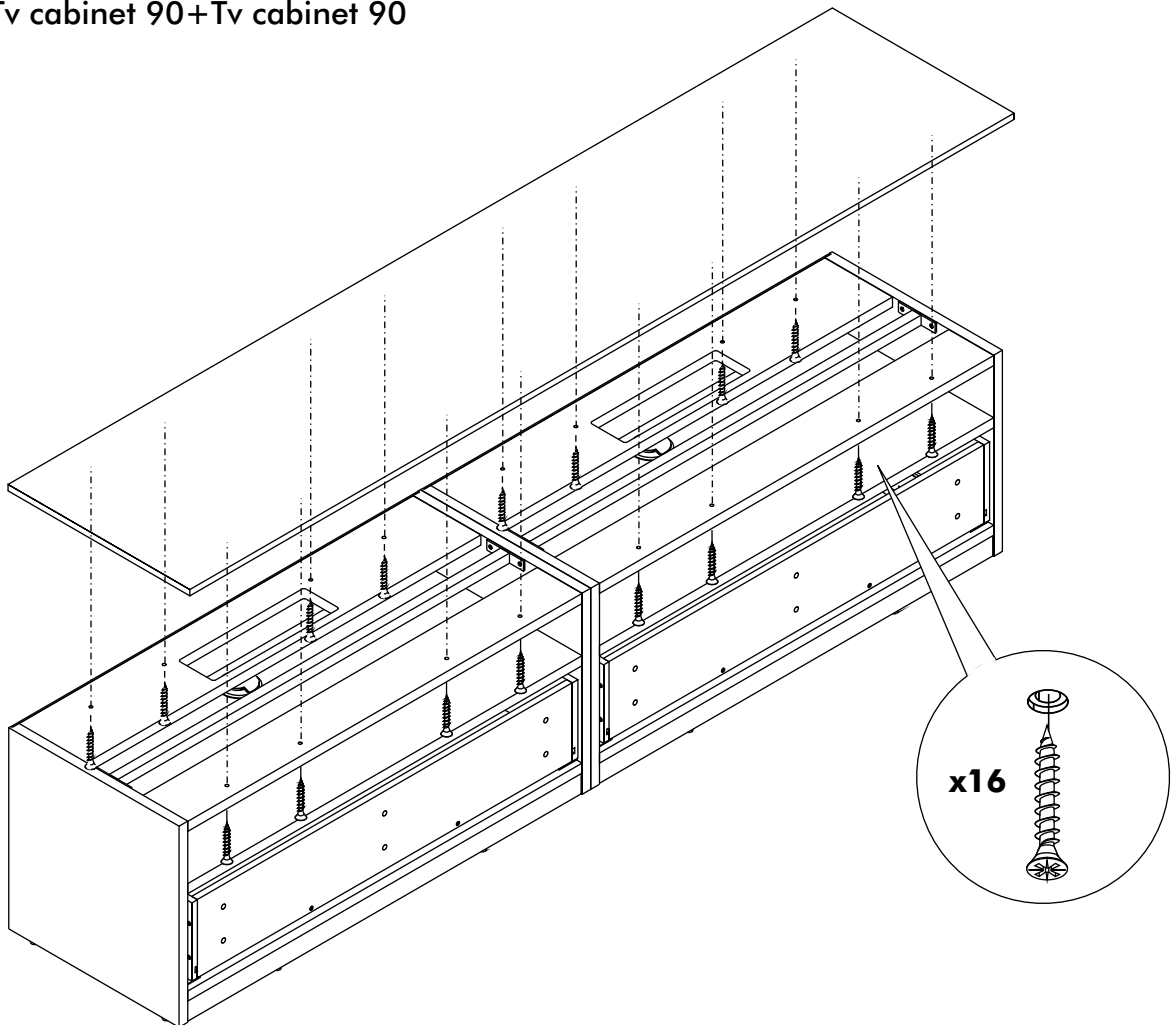

ITALIVING

Top panel TV cabinet 180

HARDWARE

M4x30mm.

x 16

1.

2. FOR Tv cabinet 90+Tv cabinet 90

2. FOR Tv wall cabinet 90+Tv wall cabinet 90