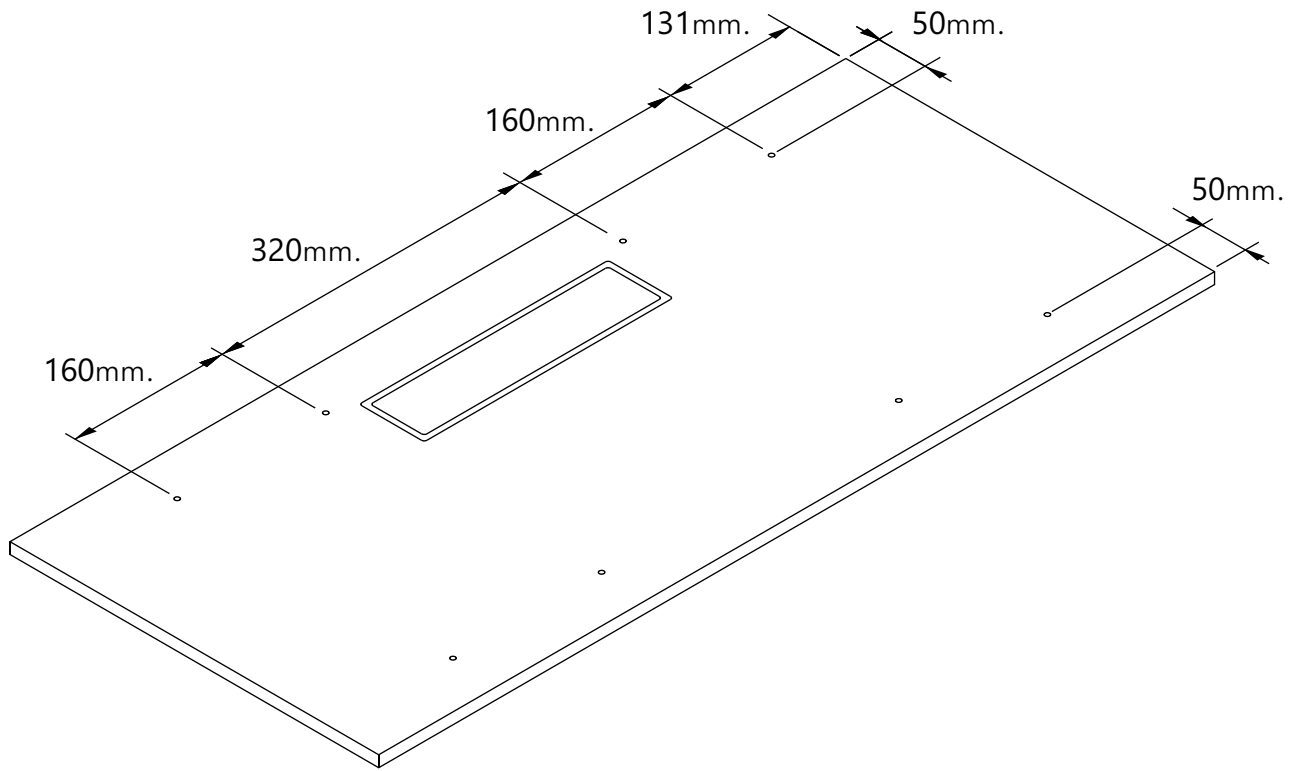

ITALIVING

Top panel TV cabinet 90

HARDWARE

M4x30mm.

x 8

1.

2. FOR Tv cabinet 90

2. FOR Tv wall cabinet 90