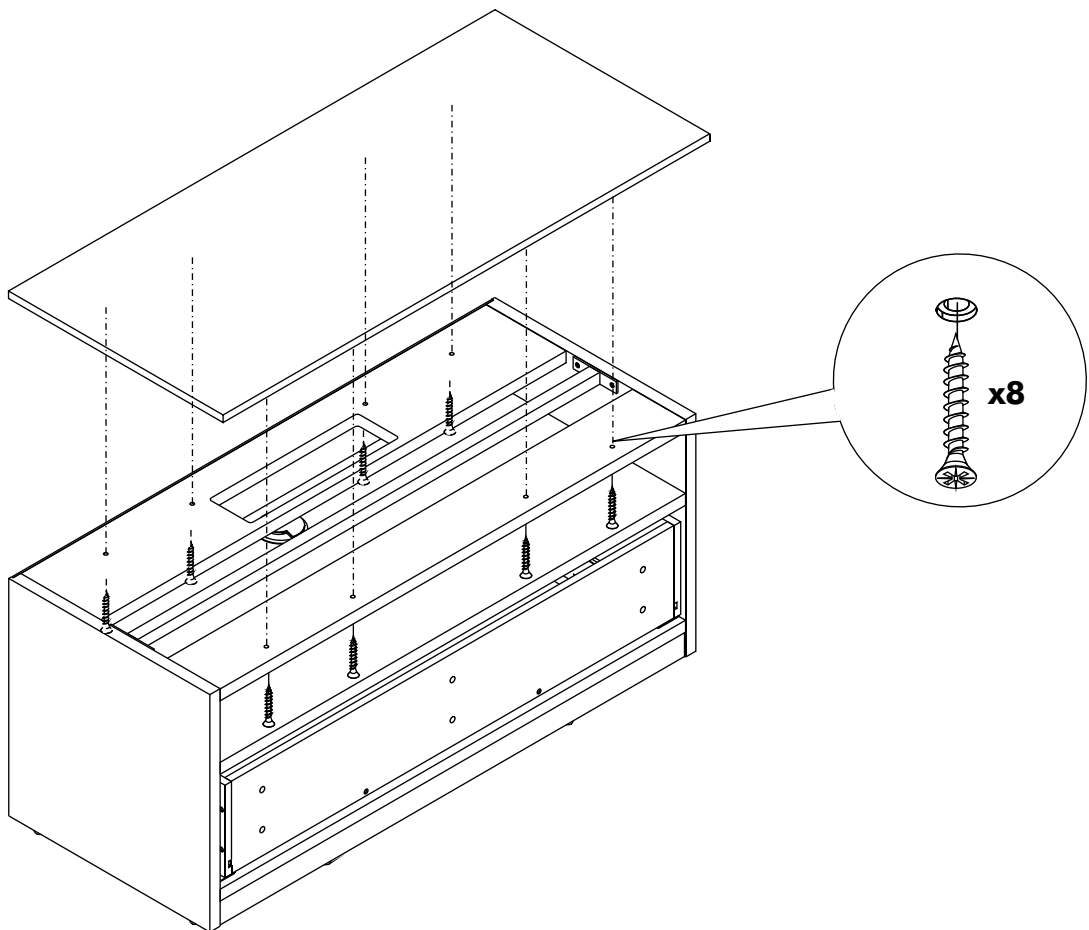

ITALIVING

Top panel TV cabinet 90

HARDWARE

M4x30mm.

x 8

1.

2. FOR Tv cabinet 90

2. FOR Tv wall cabinet 90