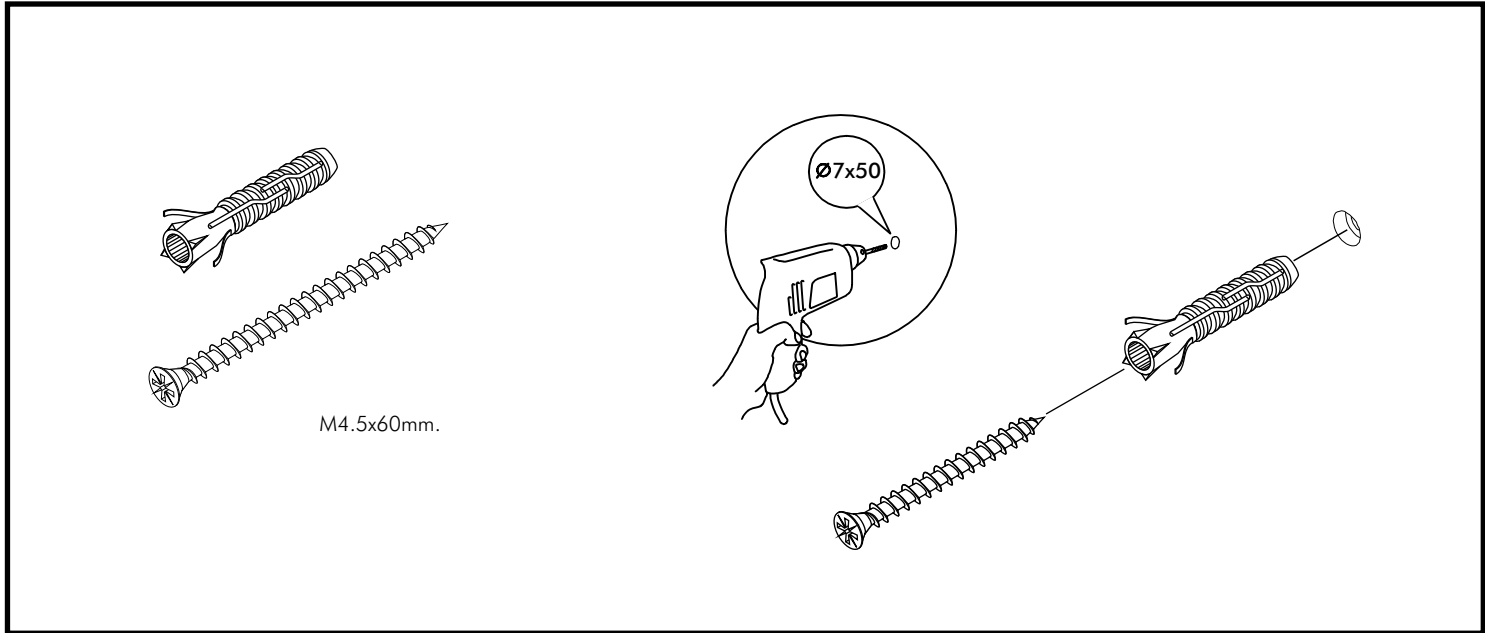

ITALIVING

Wall Shelf B W60H30

CONNECT SYSTEM

HARDWARE

x 4

M4x50mm.

x 6

(8x35)

x 4

M4.5x60mm.

x 4

M4x25mm.

x 4

1.

2.

3.