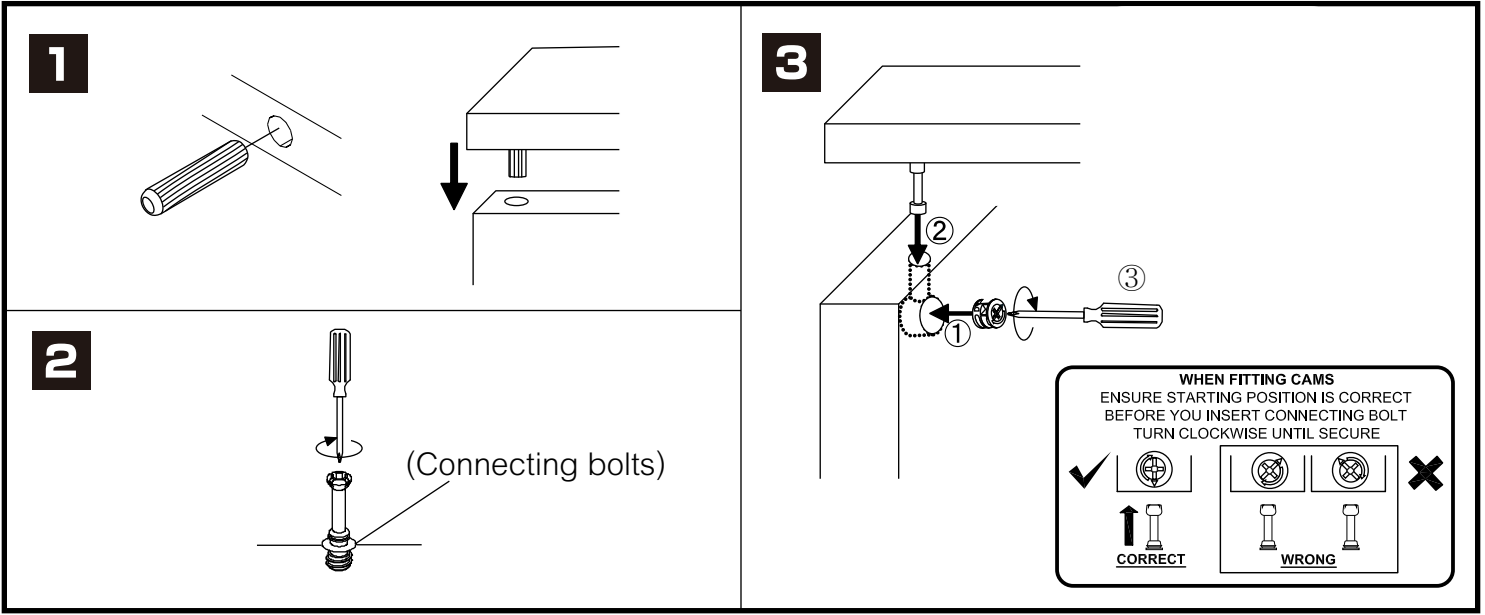

ITALIVING

Wall Shelf B W60H30

CONNECT SYSTEM

HARDWARE

x 4

M4x50mm.

x 6

(8x35)

x 4

M4.5x60mm.

x 4

M4x25mm.

x 4

1.

2.

3.