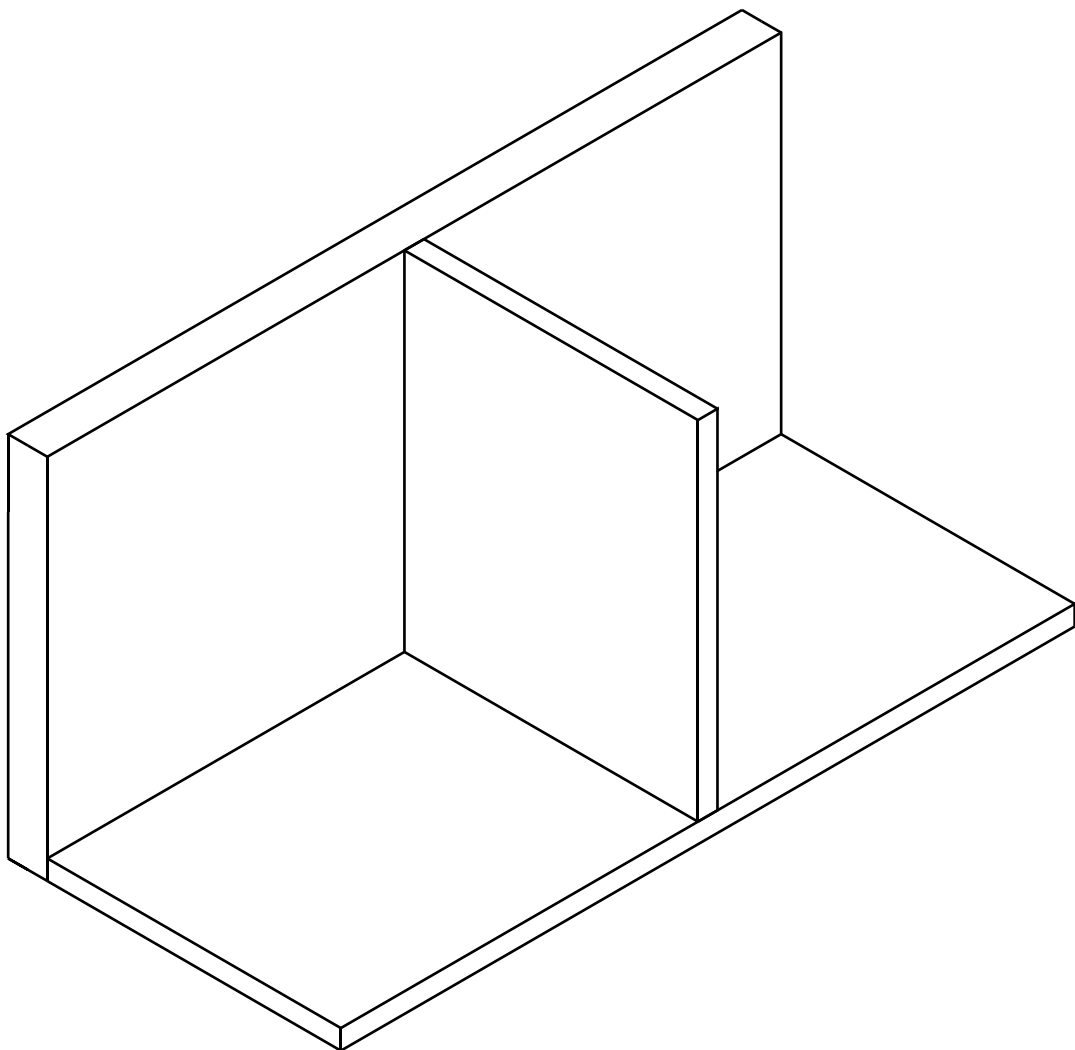

ITALIVING

Wall Shelf B W60H30

CONNECT SYSTEM

HARDWARE

x 4

M4x50mm.

x 6

(8x35)

x 4

M4.5x60mm.

x 4

M4x25mm.

x 4

1.

2.

3.