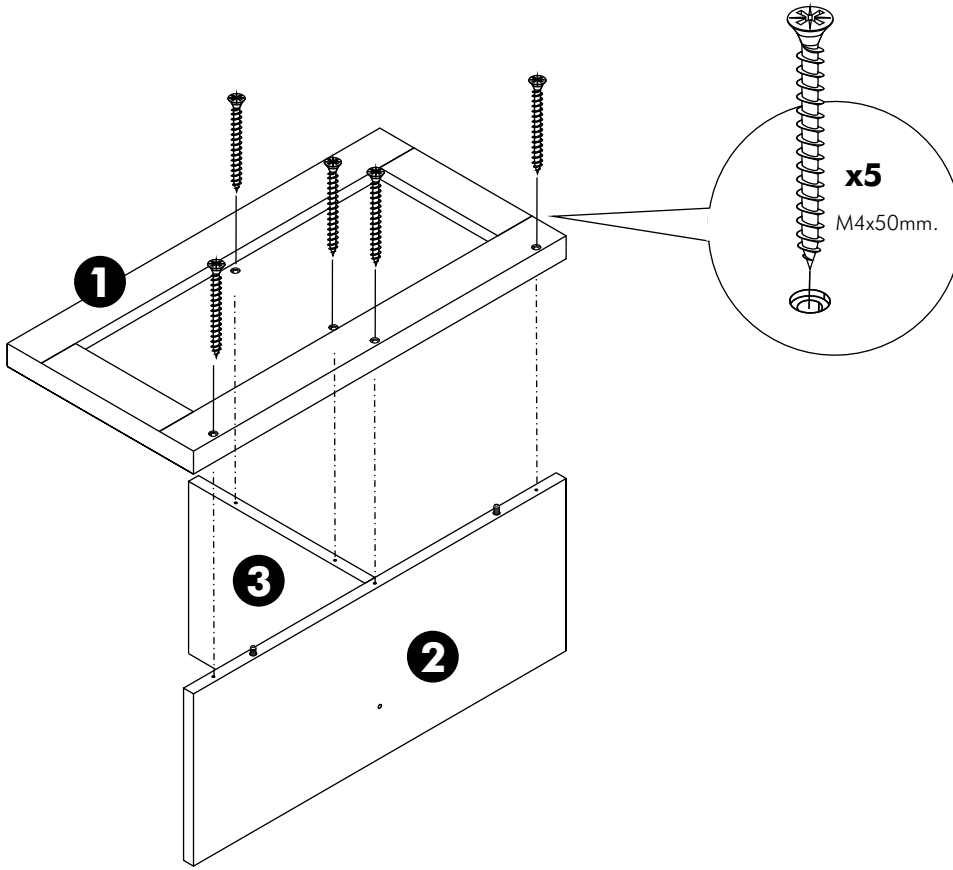

ITALIVING

Wall Shelf B W60H30

CONNECT SYSTEM

HARDWARE

x 4

M4x50mm.

x 6

(8x35)

x 4

M4.5x60mm.

x 4

M4x25mm.

x 4

1.

2.

3.