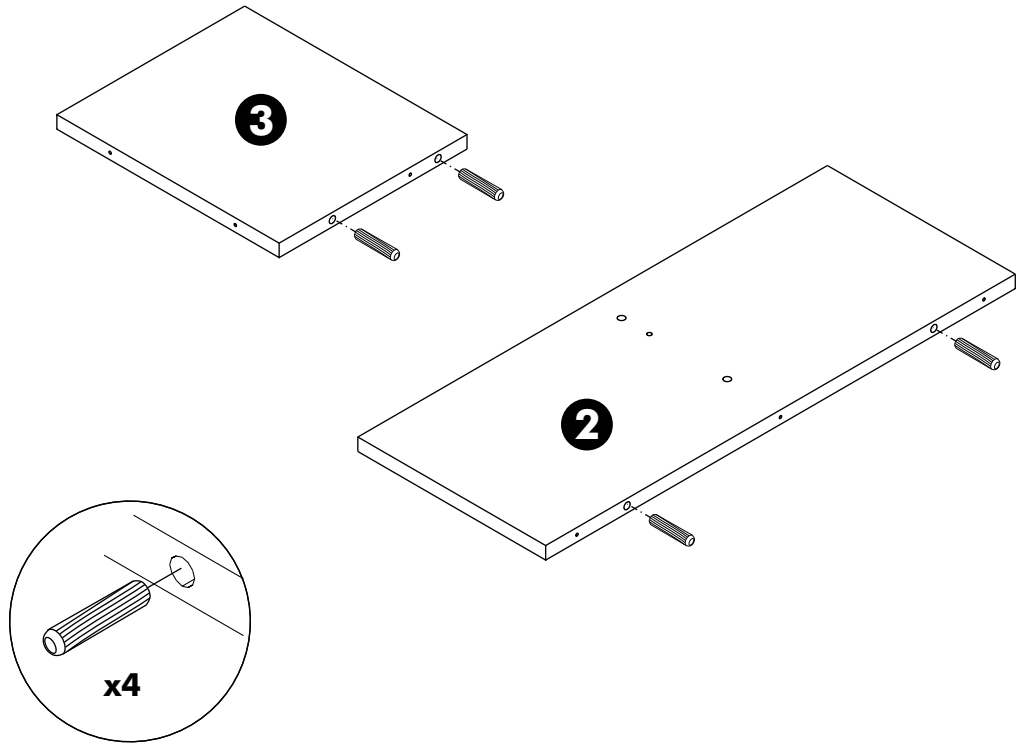

ITALIVING

Wall Shelf B W60H30

CONNECT SYSTEM

HARDWARE

x 4

M4x50mm.

x 6

(8x35)

x 4

M4.5x60mm.

x 4

M4x25mm.

x 4

1.

2.

3.