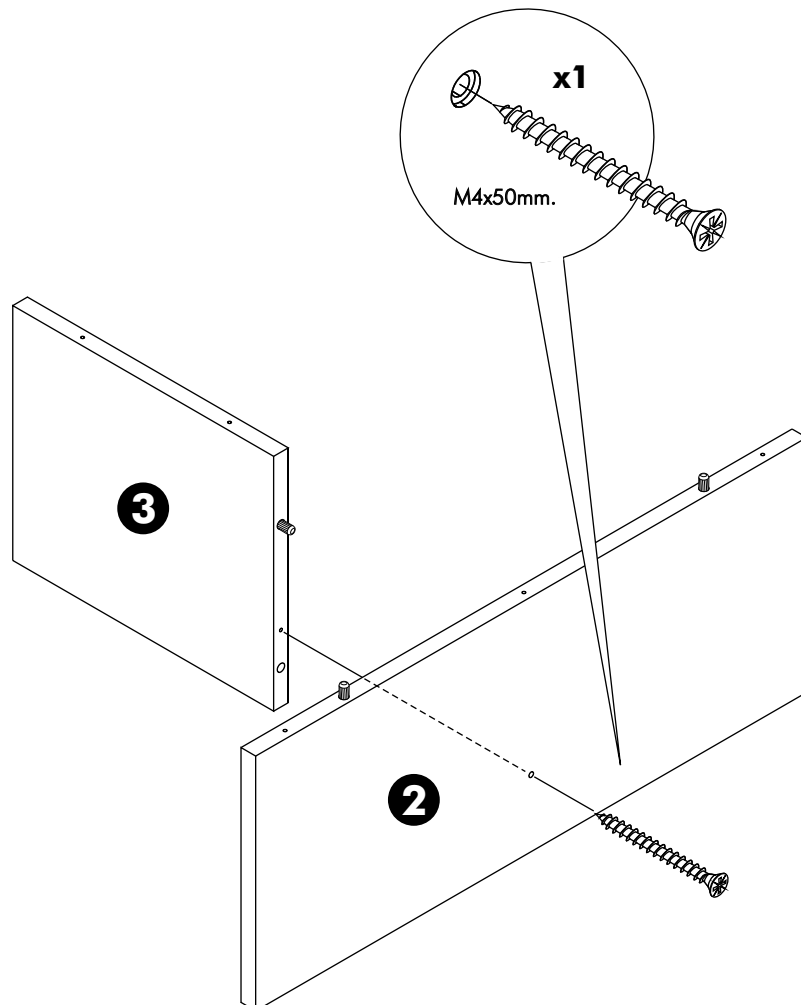

ITALIVING

Wall Shelf B W60H30

CONNECT SYSTEM

HARDWARE

x 4

M4x50mm.

x 6

(8x35)

x 4

M4.5x60mm.

x 4

M4x25mm.

x 4

1.

2.

3.