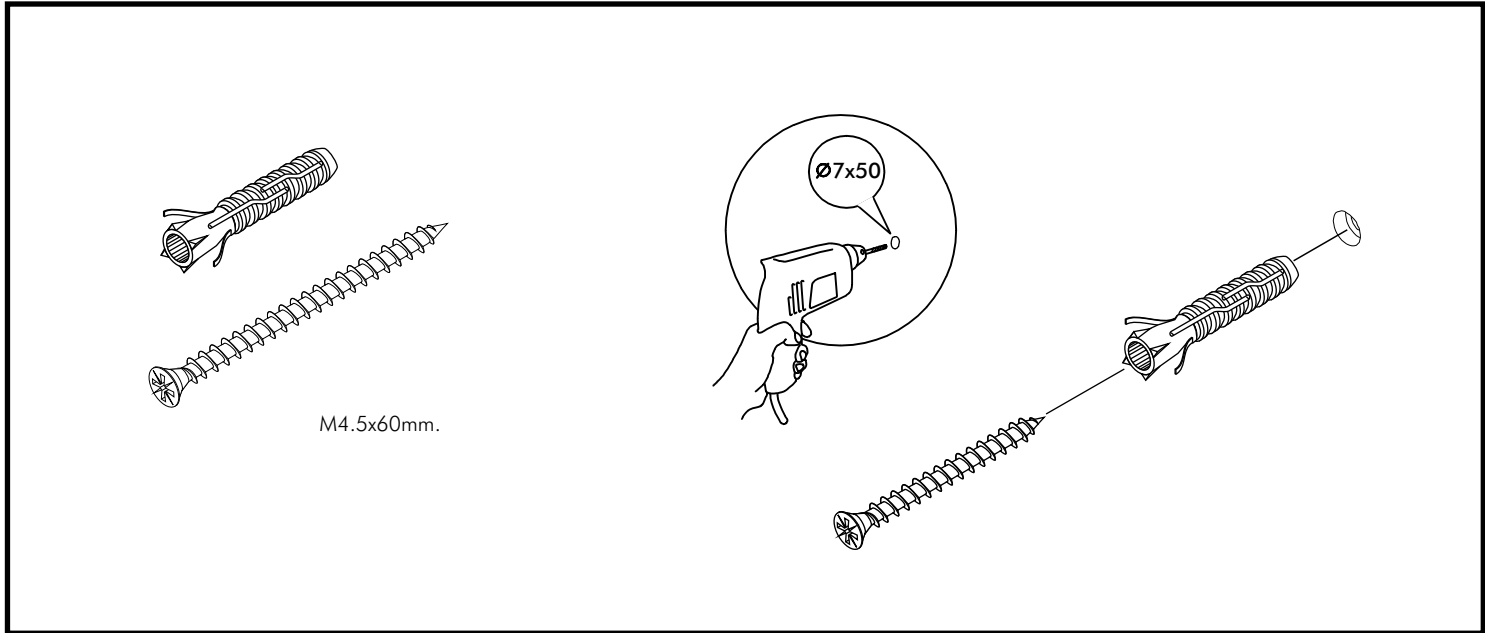

## Wall Shelf A W120H30

# CONNECT SYSTEM

**HARDWARE**

**x 4**

(8x35)

**x 2**

(8x35)

**x 4**

M4.5x60mm.