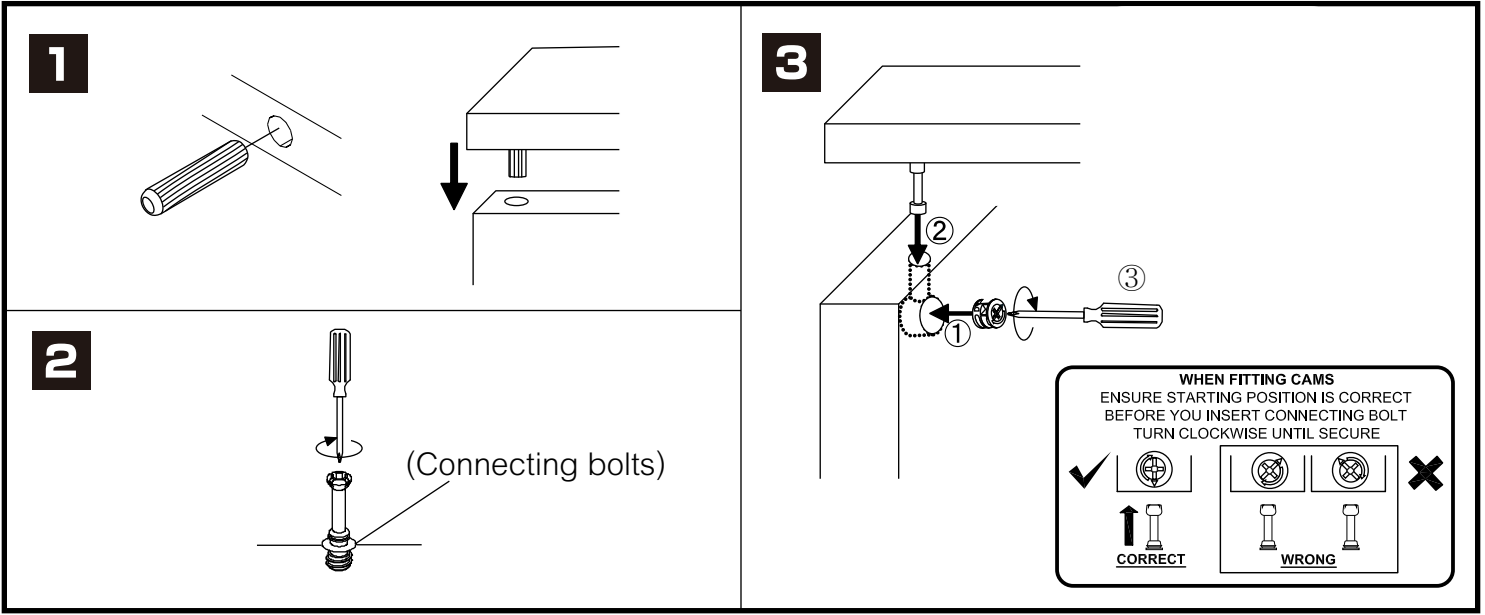

## Wall Shelf A W120H30

# CONNECT SYSTEM

**HARDWARE**

**x 4**

(8x35)

**x 2**

(8x35)

**x 4**

M4.5x60mm.