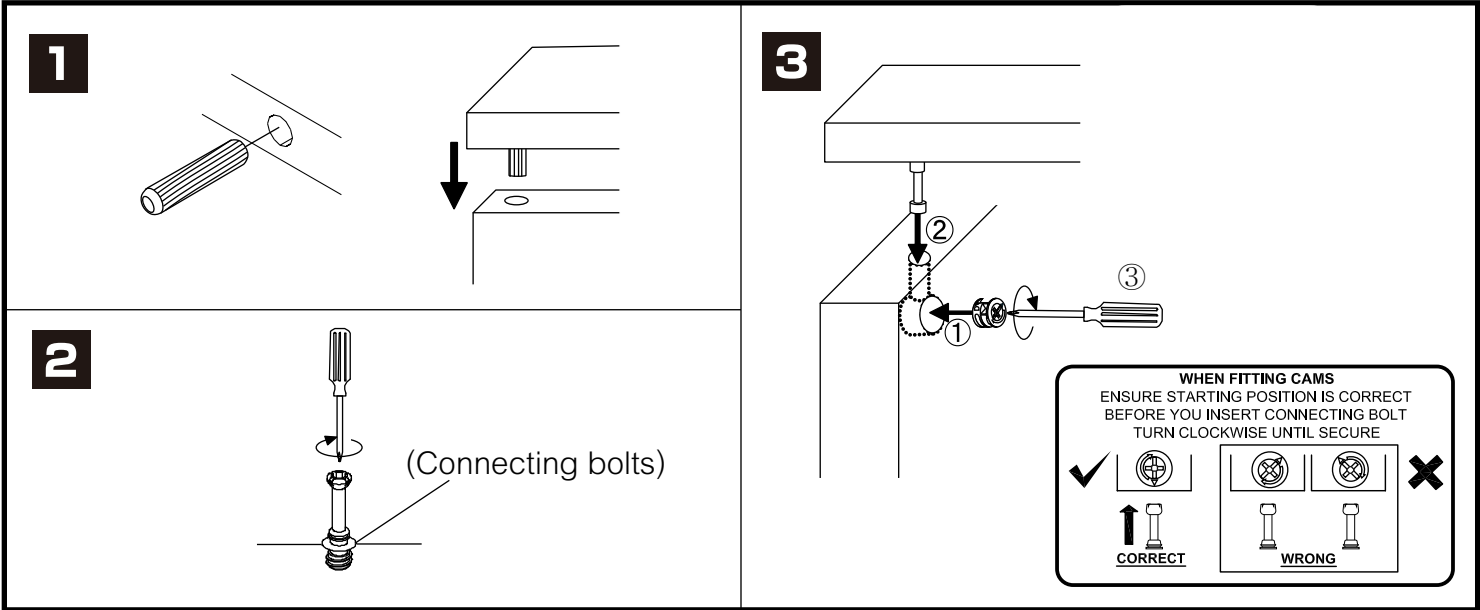

ITALIVING

Thick verticle panel

CONNECT SYSTEM

HARDWARE

x 2

x 2

#8x35

x 2

M4x50mm.

x 1

x 1

x 1

M4x16mm.

x 2

x 2

x 2