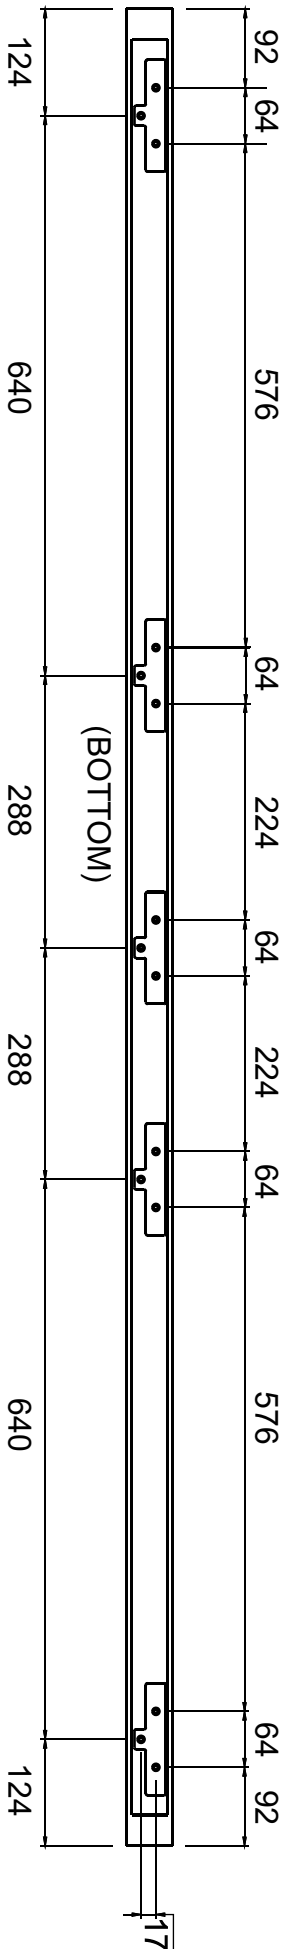

# ITALIVING

**Thick Shelf 210**

**HARDWARE**

**x 1**

M4x16mm.

**x 2**

**x 5**

M4x30mm.

**x 16**

M4x45mm.

**x 5**

**1.**

**2.**

### 3.

### 4. FOR Tv cabinet 120+Tv cabinet 90