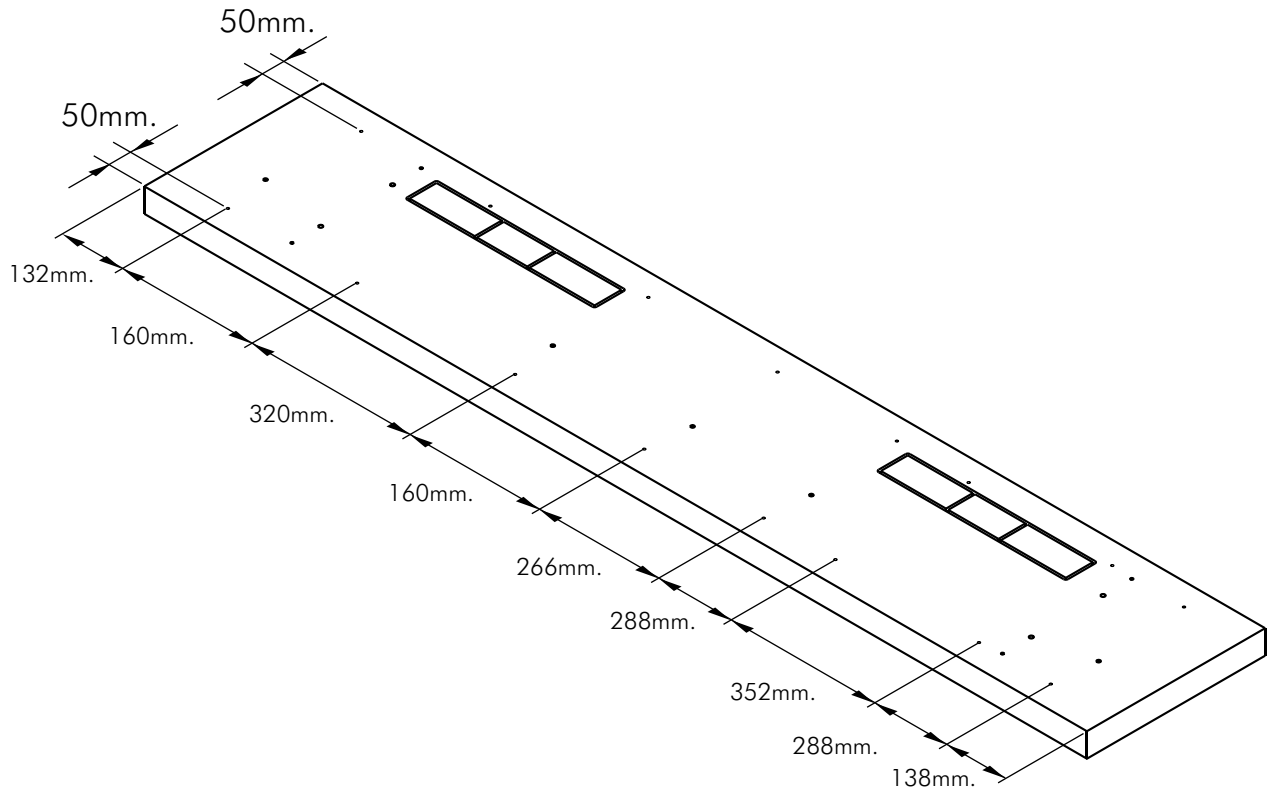

# ITALIVING

**Thick Shelf 210**

**HARDWARE**

**x 1**

M4x16mm.

**x 2**

**x 5**

M4x30mm.

**x 16**

M4x45mm.

**x 5**

**1.**

**2.**

### 4. FOR Tv cabinet 120+Tv cabinet 90