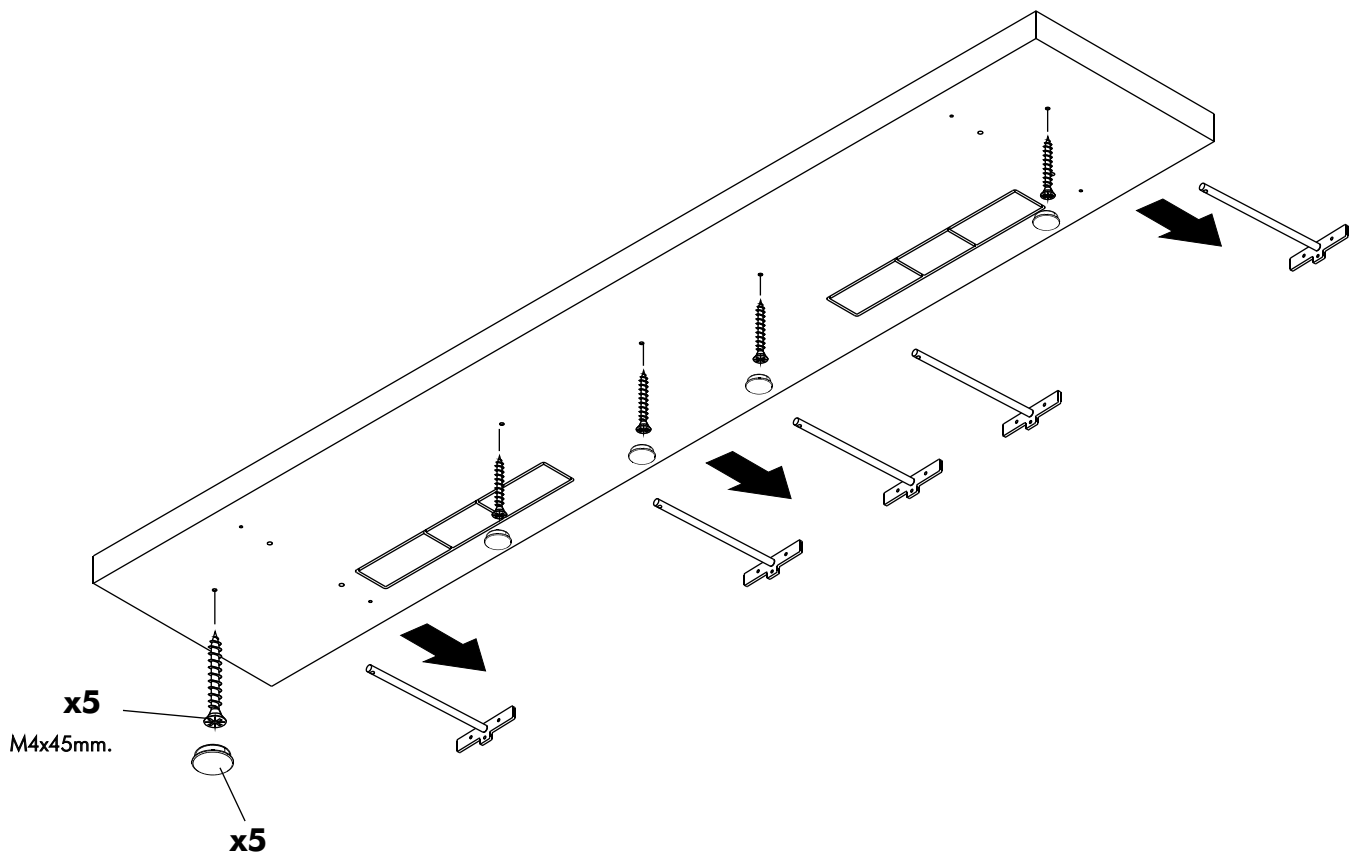

# ITALIVING

**Thick Shelf 210**

**HARDWARE**

**x 1**

M4x16mm.

**x 2**

**x 5**

M4x30mm.

**x 16**

M4x45mm.

**x 5**

**1.**

**2.**

### 4. FOR Tv cabinet 120+Tv cabinet 90