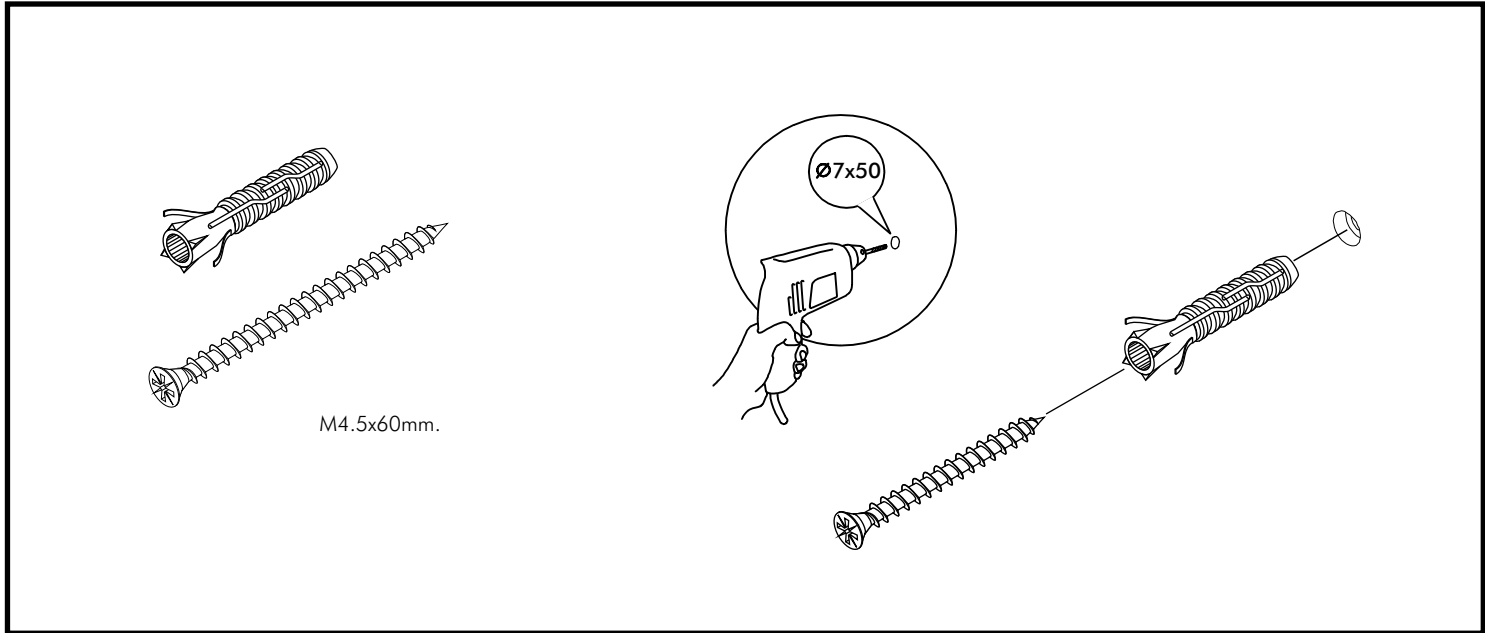

ITALIVING

Wall Storage B W60H120

CONNECT SYSTEM

HARDWARE

x 20

x 20

#8x35

x 34

M4.5x60mm.

x 6

M4x25mm.

x 6

M4x50mm.

x 7

x 6

1.