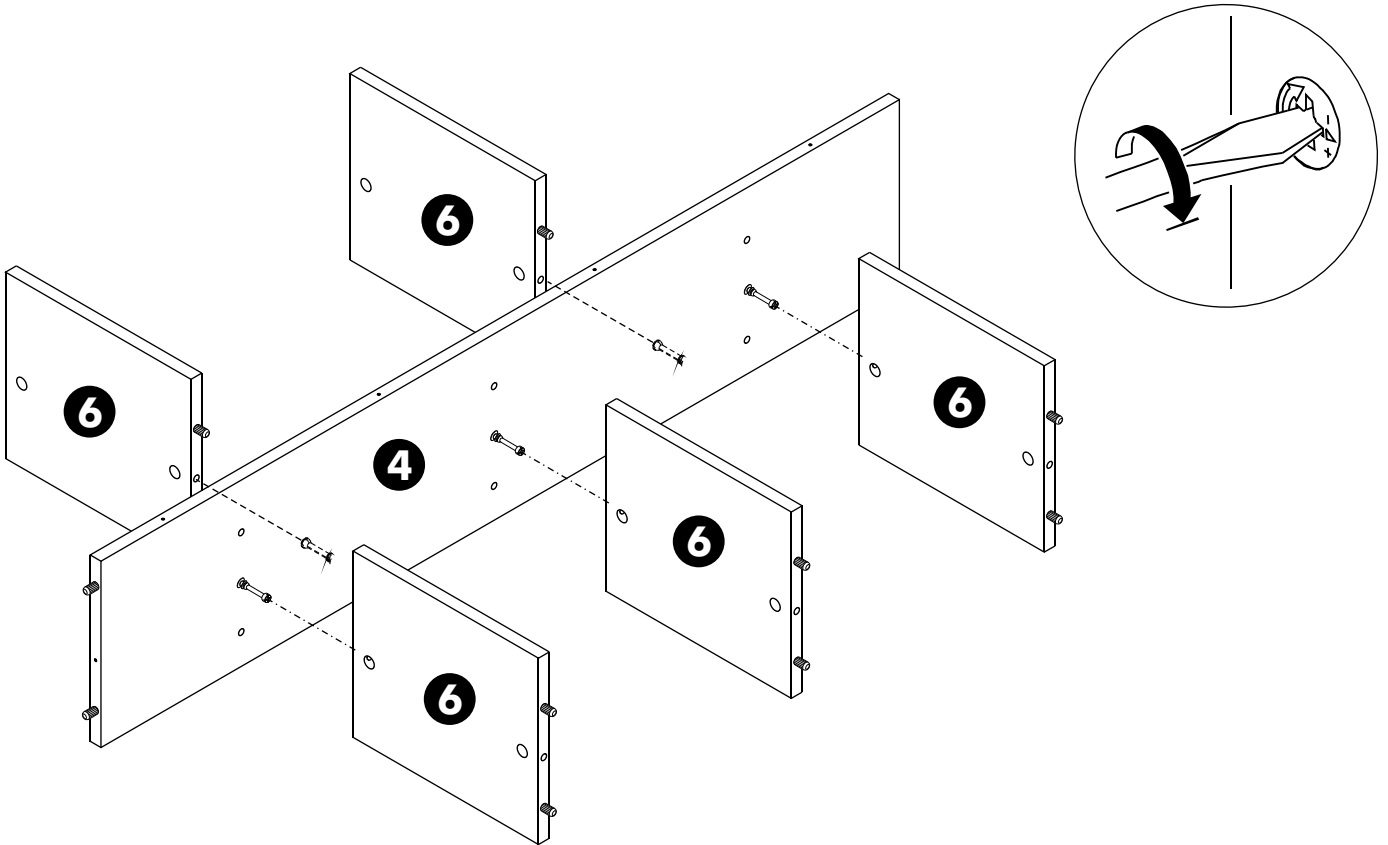

ITALIVING

Wall Storage B W60H120

CONNECT SYSTEM

HARDWARE

x 20

x 20

#8x35

x 34

M4.5x60mm.

x 6

M4x25mm.

x 6

M4x50mm.

x 7

x 6

1.

2.

3.

4.

5.

6.

7.

8.

9.