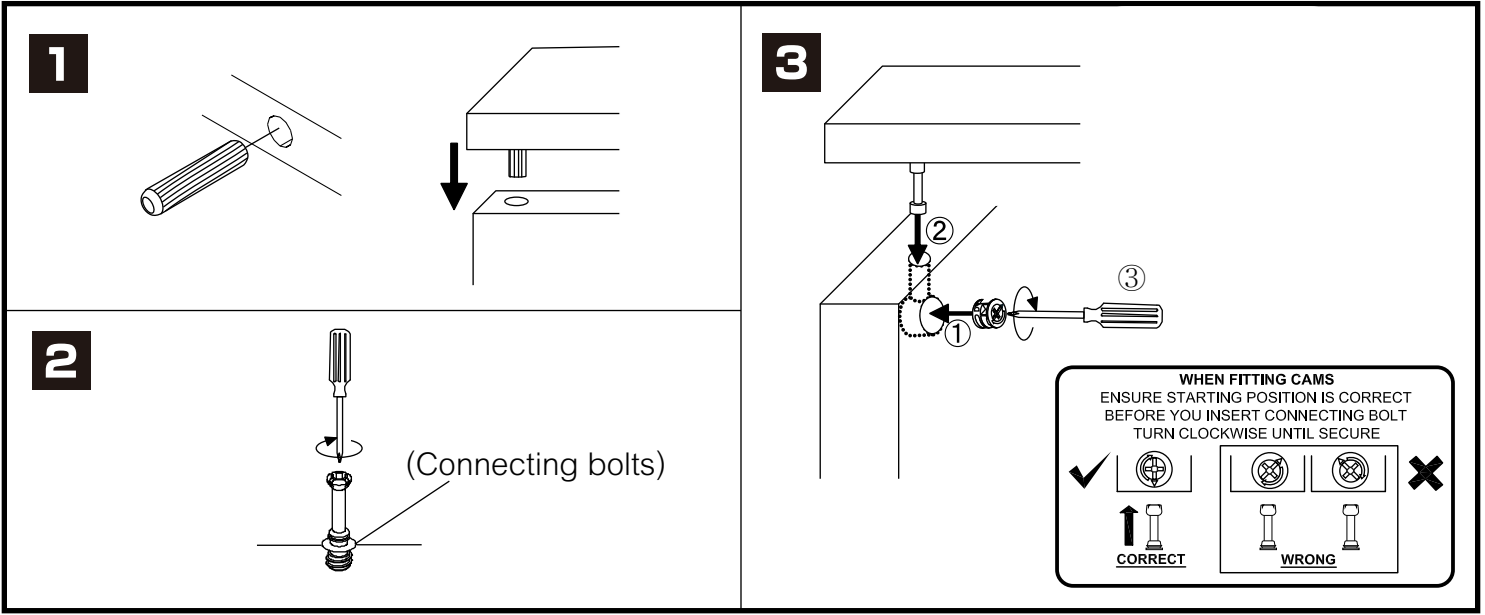

ITALIVING

Wall Storage B W60H120

CONNECT SYSTEM

HARDWARE

x 20

x 20

#8x35

x 34

M4.5x60mm.

x 6

M4x25mm.

x 6

M4x50mm.

x 7

x 6

1.