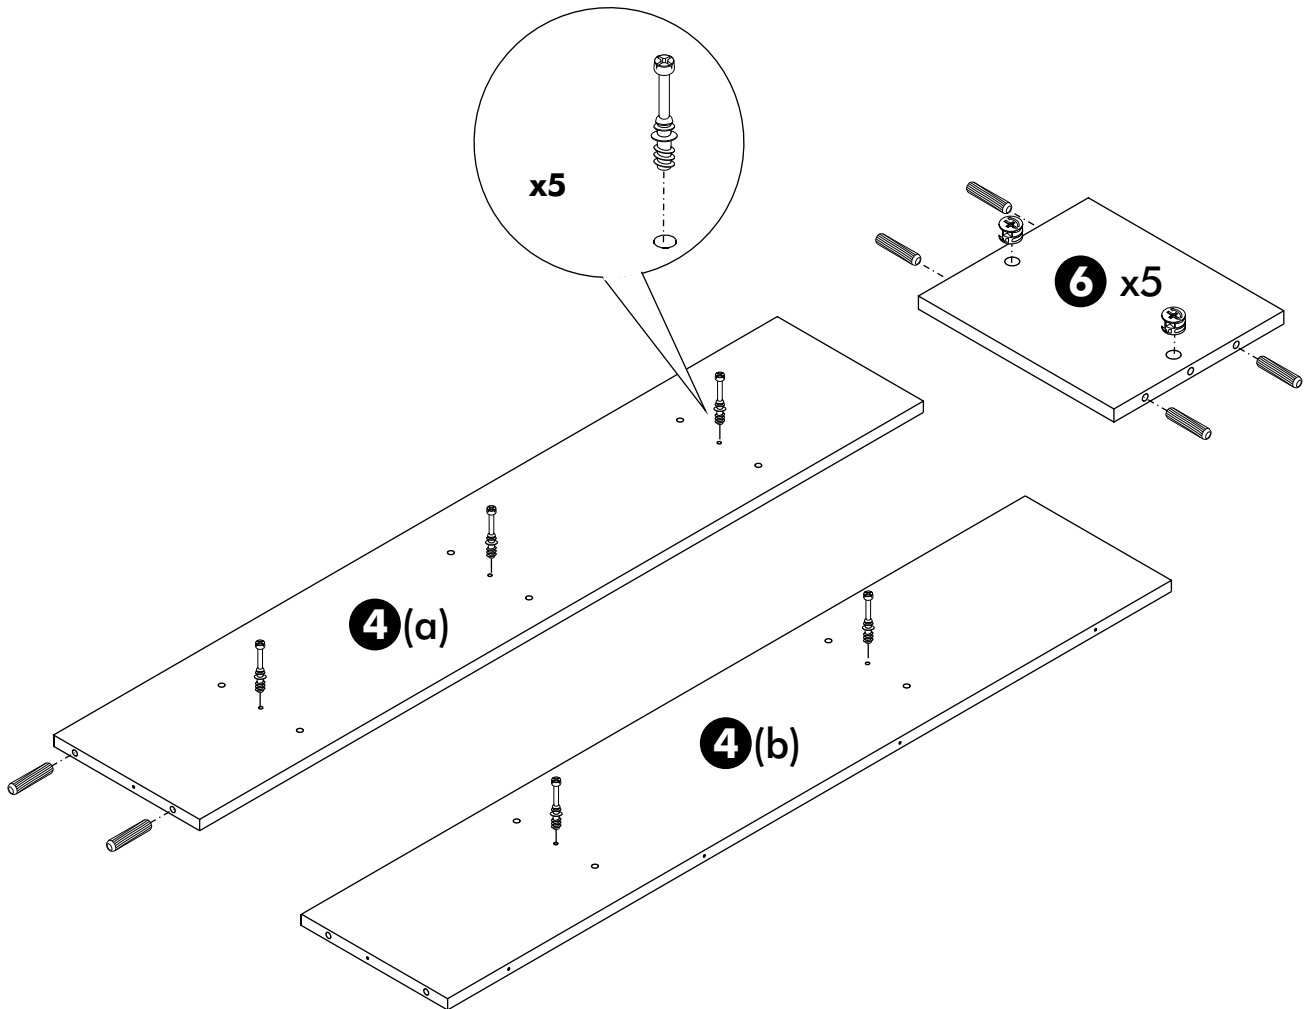

ITALIVING

Wall Storage B W60H120

CONNECT SYSTEM

HARDWARE

x 20

x 20

#8x35

x 34

M4.5x60mm.

x 6

M4x25mm.

x 6

M4x50mm.

x 7

x 6

1.

2.

3.

4.

5.

6.

7.

8.

9.