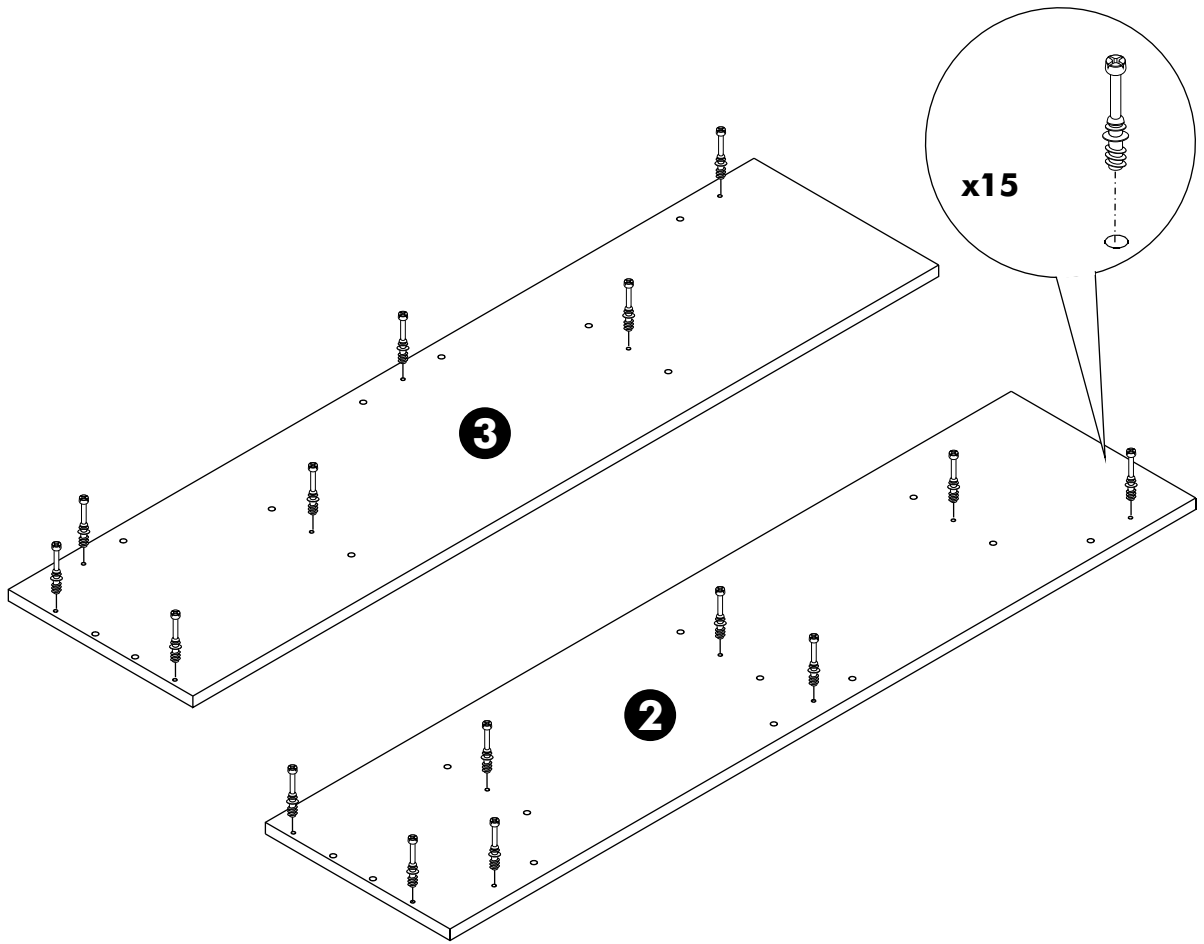

ITALIVING

Wall Storage B W60H120

CONNECT SYSTEM

HARDWARE

x 20

x 20

#8x35

x 34

M4.5x60mm.

x 6

M4x25mm.

x 6

M4x50mm.

x 7

x 6

1.