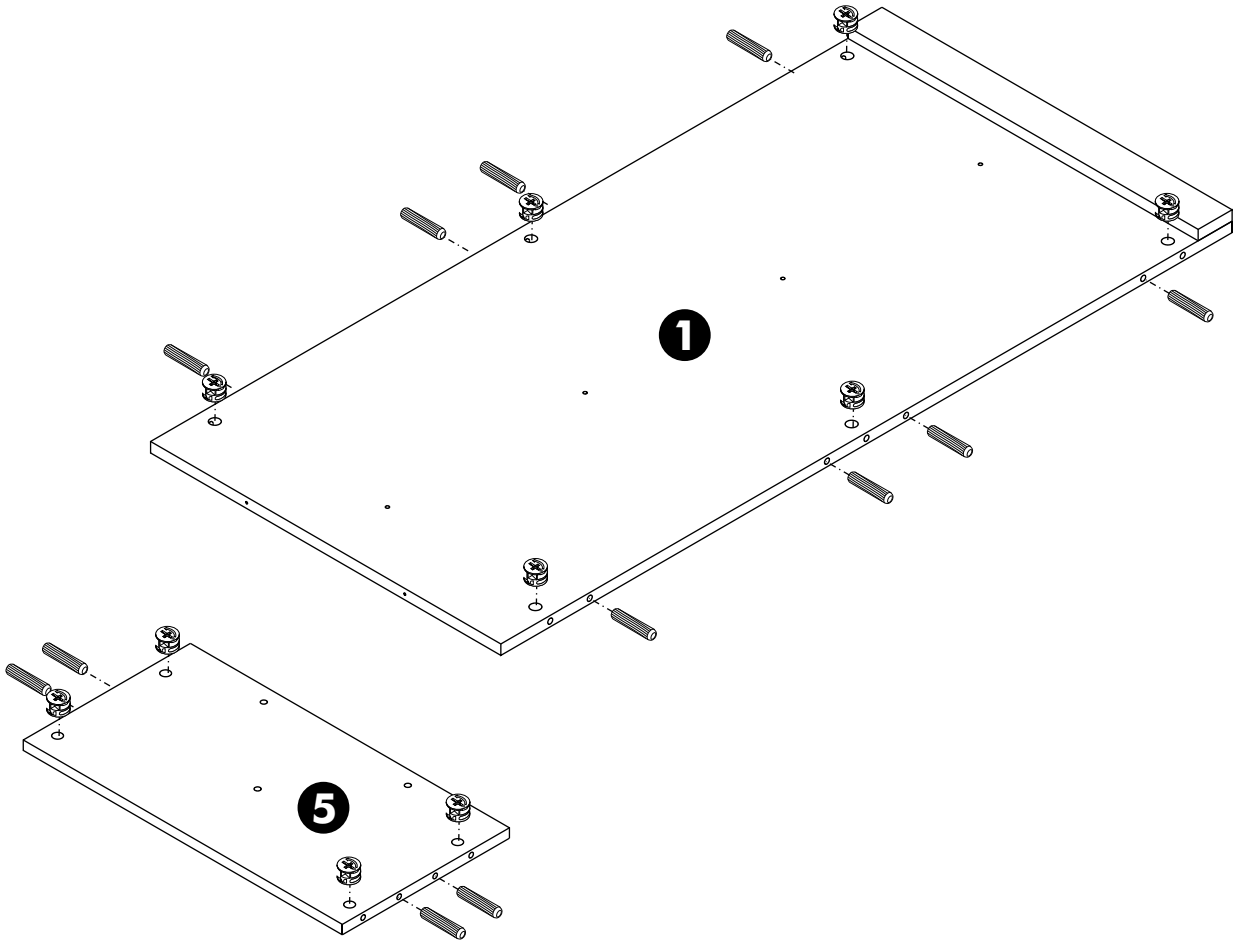

ITALIVING

Wall Storage B W60H120

CONNECT SYSTEM

HARDWARE

x 20

x 20

#8x35

x 34

M4.5x60mm.

x 6

M4x25mm.

x 6

M4x50mm.

x 7

x 6

1.

2.

3.

4.

5.

6.

7.

8.

9.