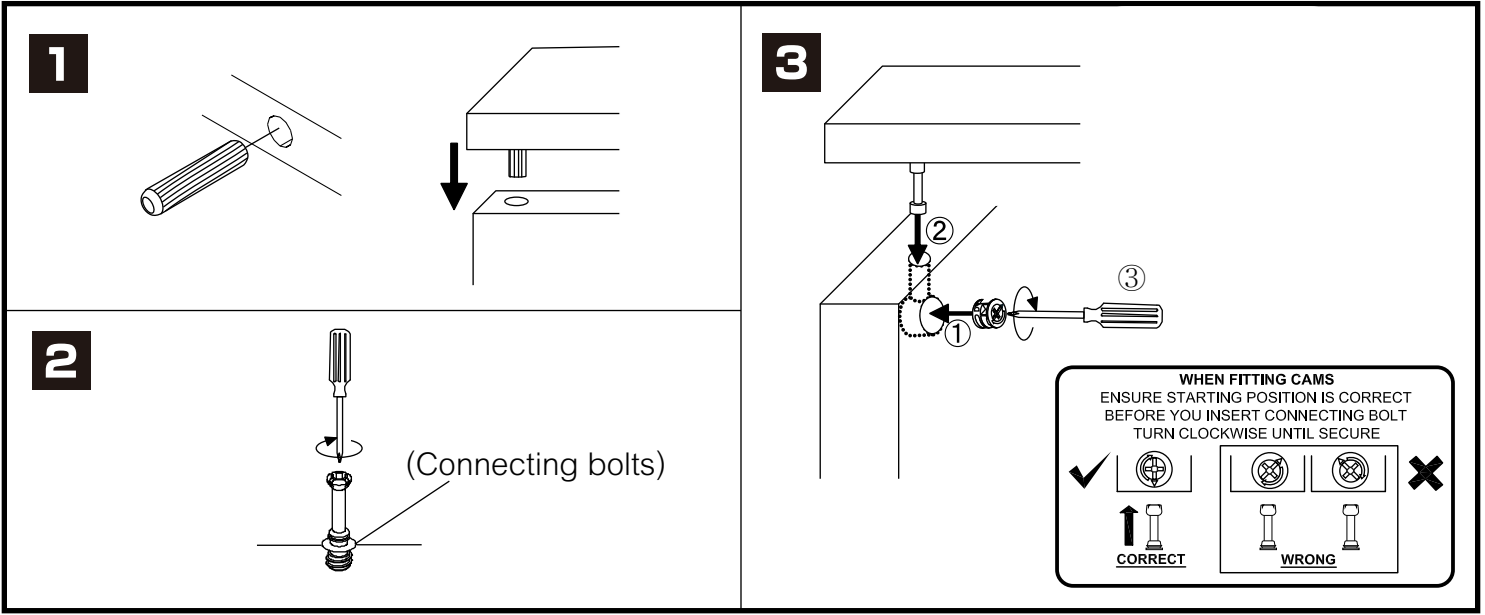

# ITALIVING

**Wall Storage B W60H90**

# CONNECT SYSTEM

**HARDWARE**

**x 18**

**x 18**

#8x35

**x 26**

M4.5x60mm.

**x 3**

M4x25mm.

**x 3**

M4x50mm.

**x 6**

**x 3**

**1.**

**2.**

**3.**