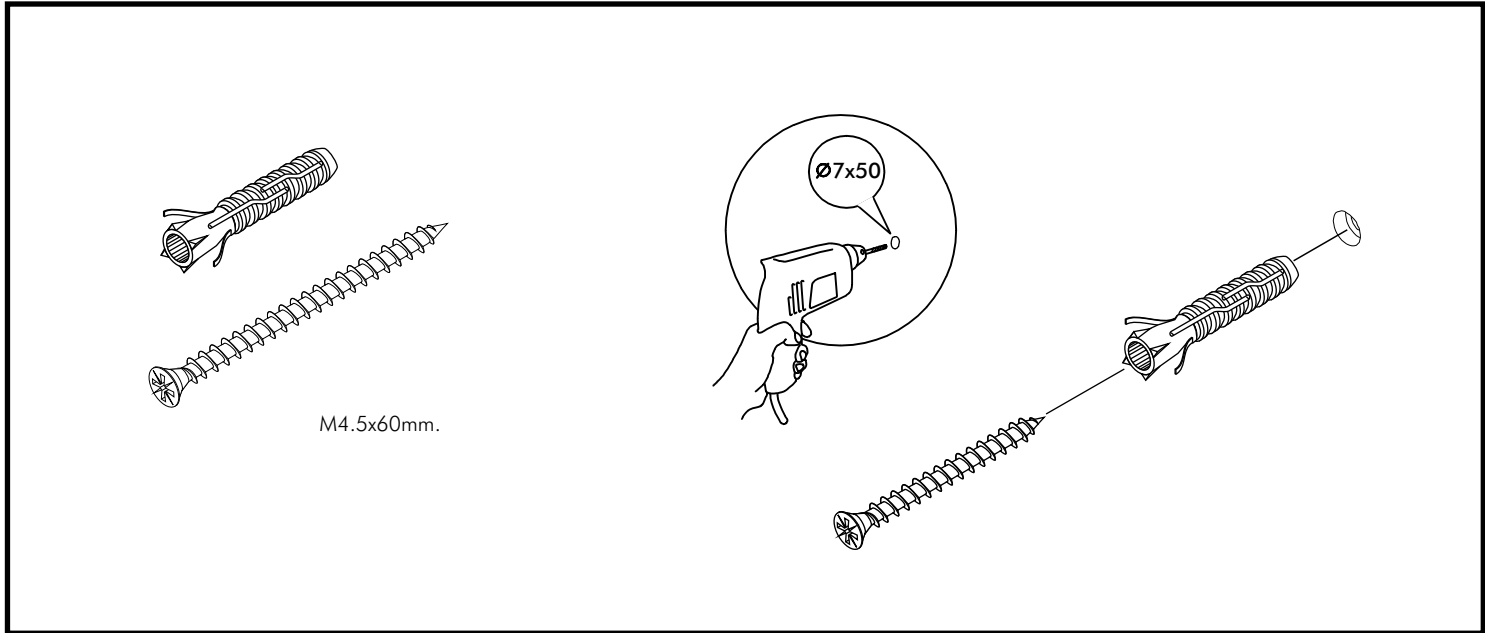

# ITALIVING

**Wall Storage B W60H90**

# CONNECT SYSTEM

**HARDWARE**

**x 18**

**x 18**

#8x35

**x 26**

M4.5x60mm.

**x 3**