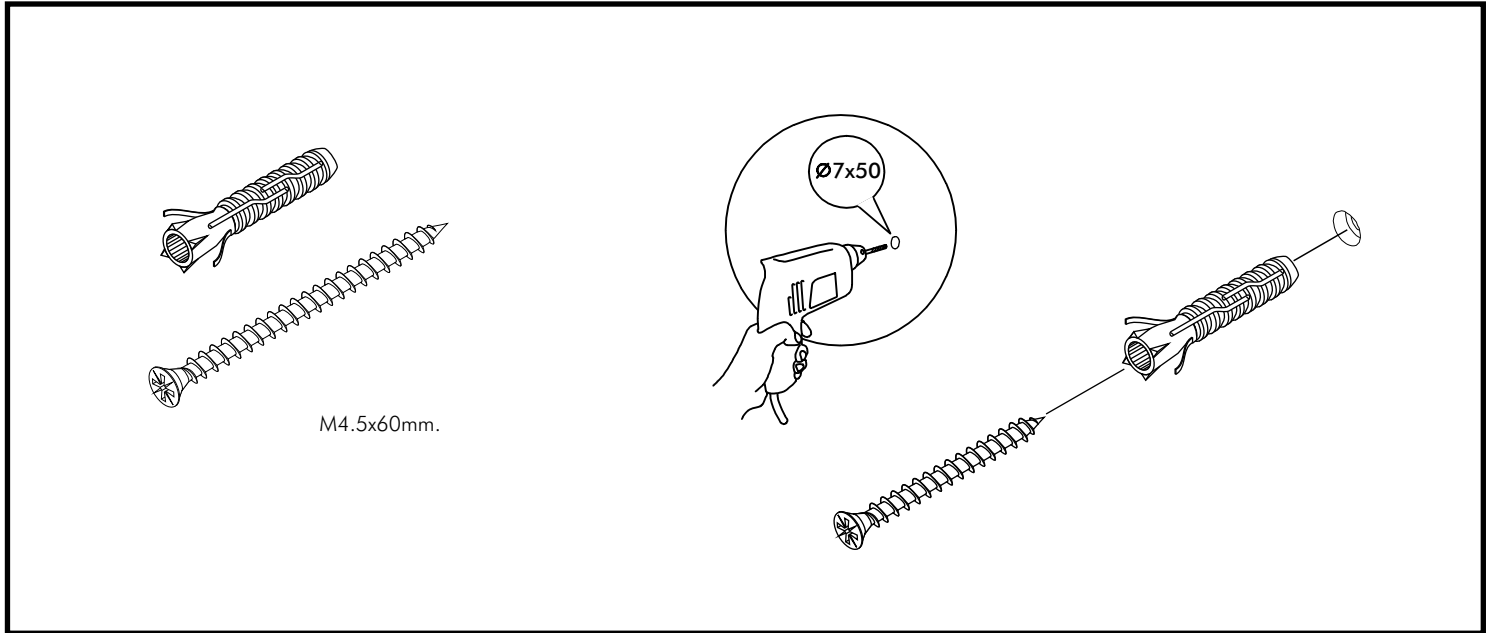

# ITALIVING

**Wall Storage B W60H60**

# CONNECT SYSTEM

**HARDWARE**

**x 12**

**x 12**

#8x35

**x 18**

M4.5x60mm.

**x 3**