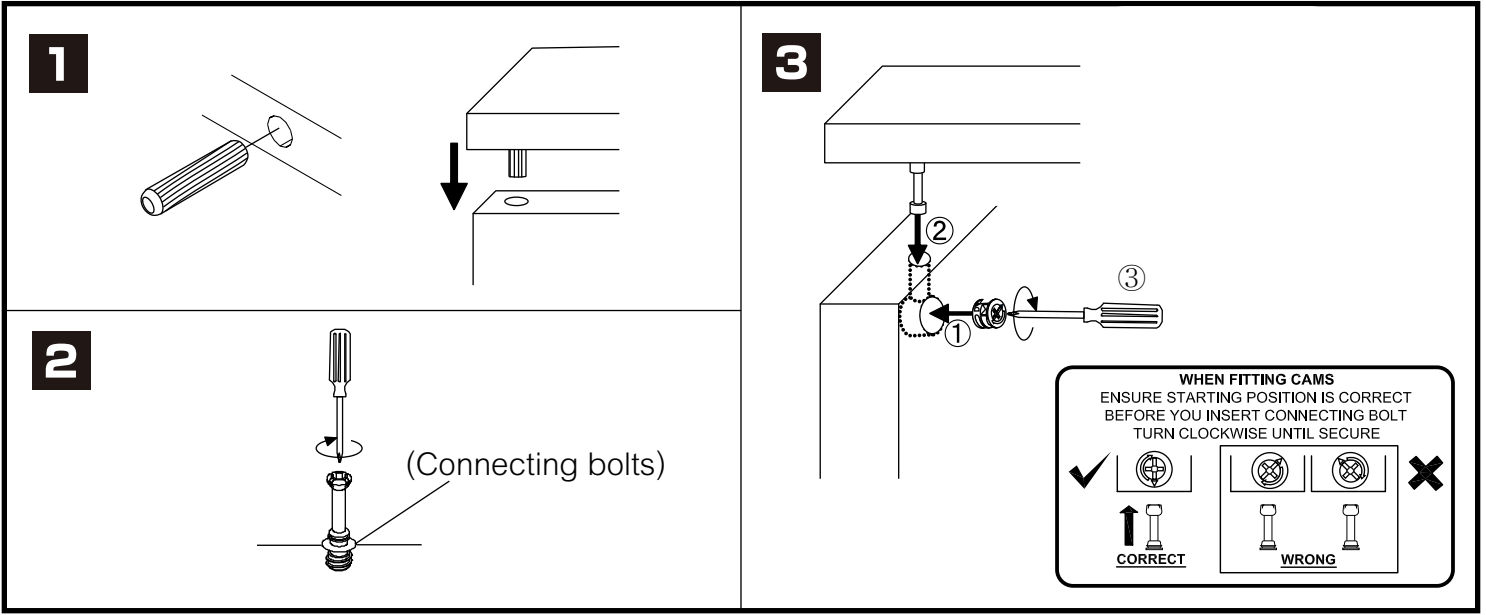

# ITALIVING

**Wall Storage B W60H60**

# CONNECT SYSTEM

**HARDWARE**

**x 12**

**x 12**

#8x35

**x 18**

M4.5x60mm.

**x 3**

M4x25mm.

**x 3**

M4x50mm.

**x 5**

**x 3**

**1.**

**2.**

**3.**