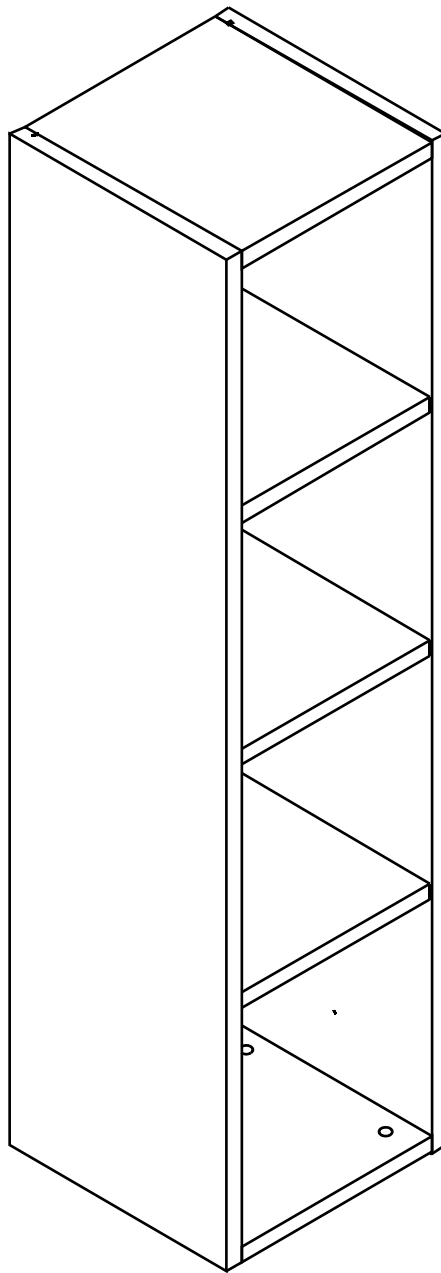

# ITALIVING

Wall cabinet W30H120

# CONNECT SYSTEM

**HARDWARE**

**x 8**

**x 8**

#8x35

**x 15**

M5x70mm.

**x 4**

**x 4**

**x 12**

**x 4**

M4x20mm.

**x 4**

**x 8**

M4x15mm.

**x 2/4**