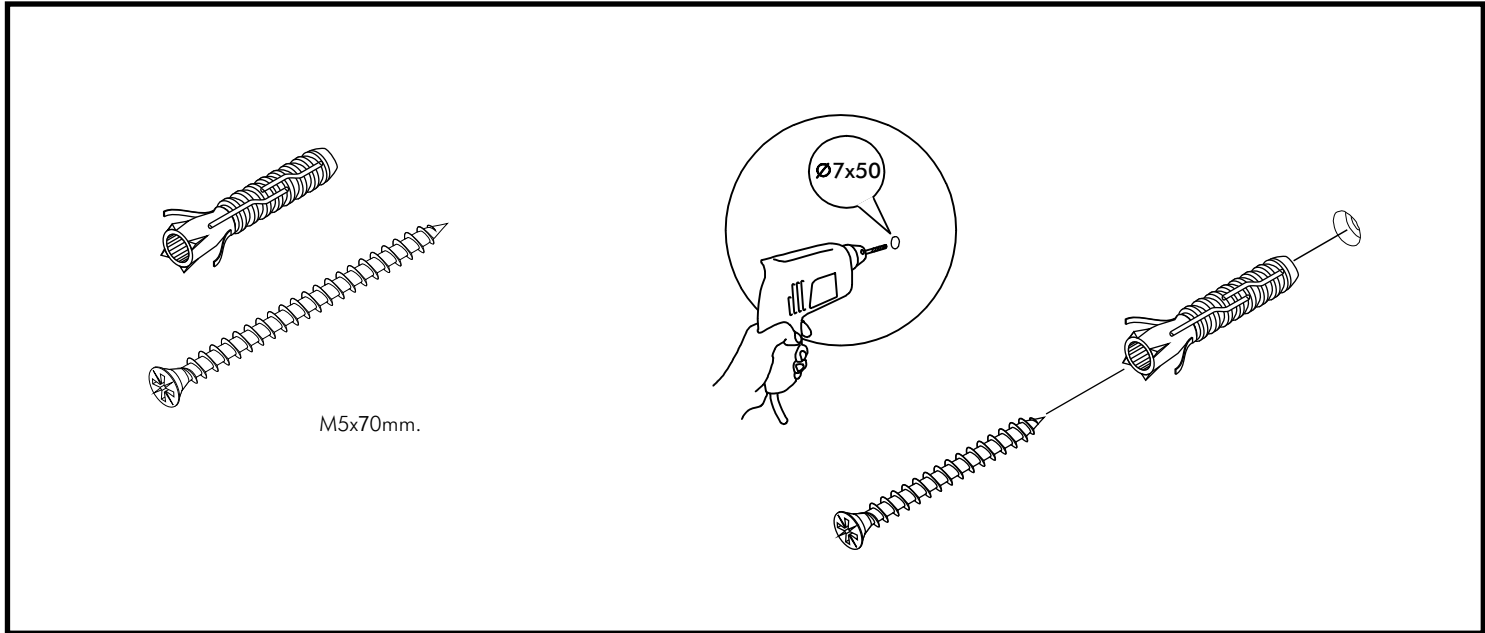

ITALIVING

Wall cabinet W120H30

CONNECT SYSTEM

HARDWARE

x 12

x 12

#8x35

x 18

M5x70mm.

x 3

x 3

M4x15mm.

x 2/4

x 4

M4x20mm.

x 4