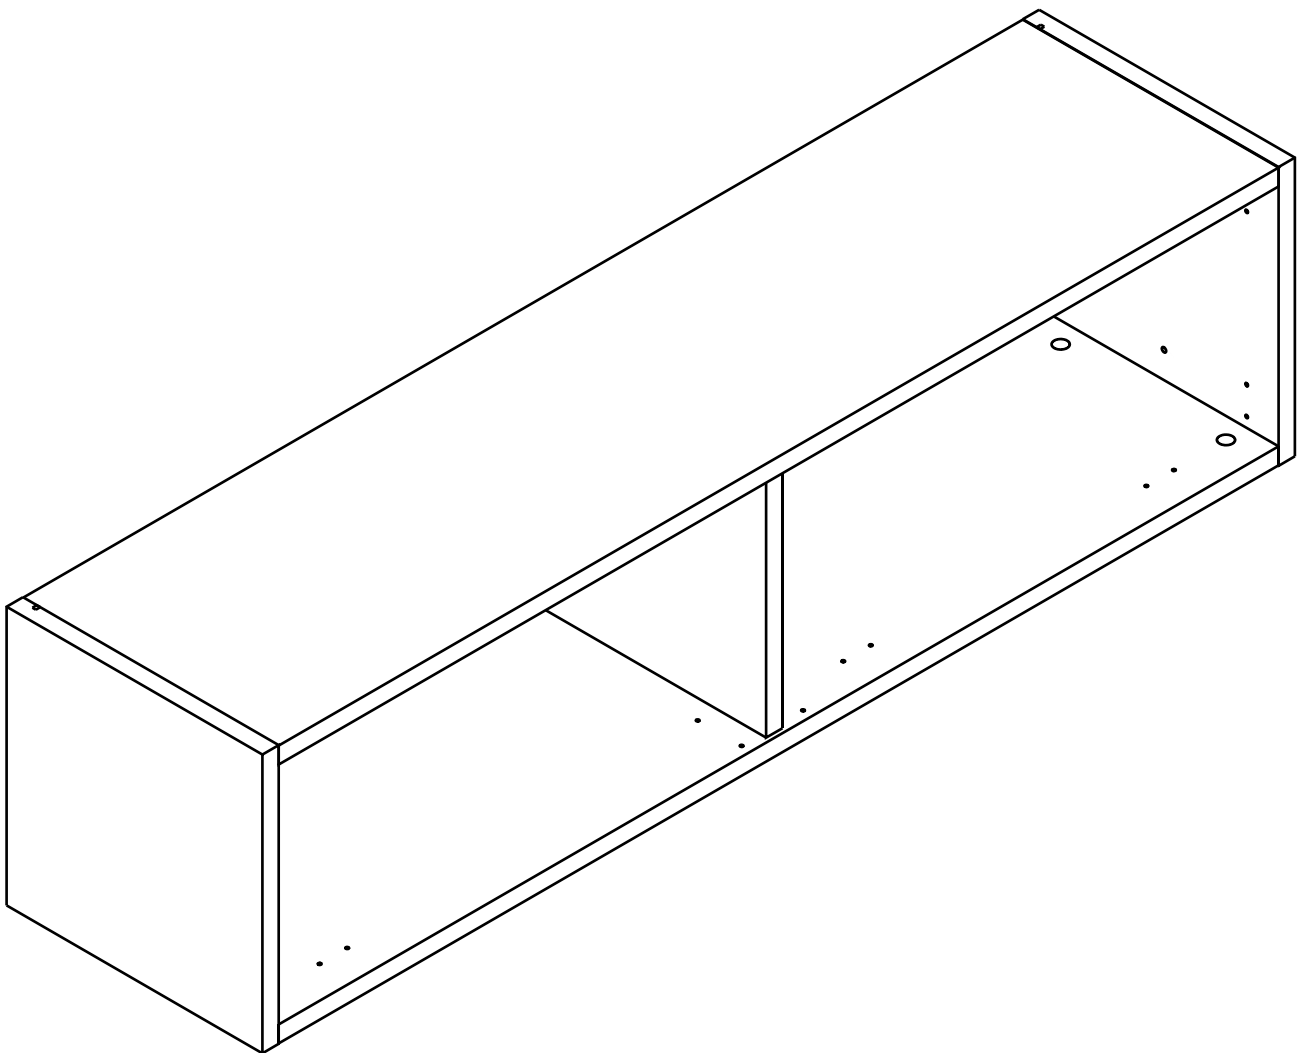

ITALIVING

Wall cabinet W120H30

CONNECT SYSTEM

HARDWARE

x 12

x 12

#8x35

x 18

M5x70mm.

x 3

x 3

M4x15mm.

x 2/4

x 4

M4x20mm.

x 4