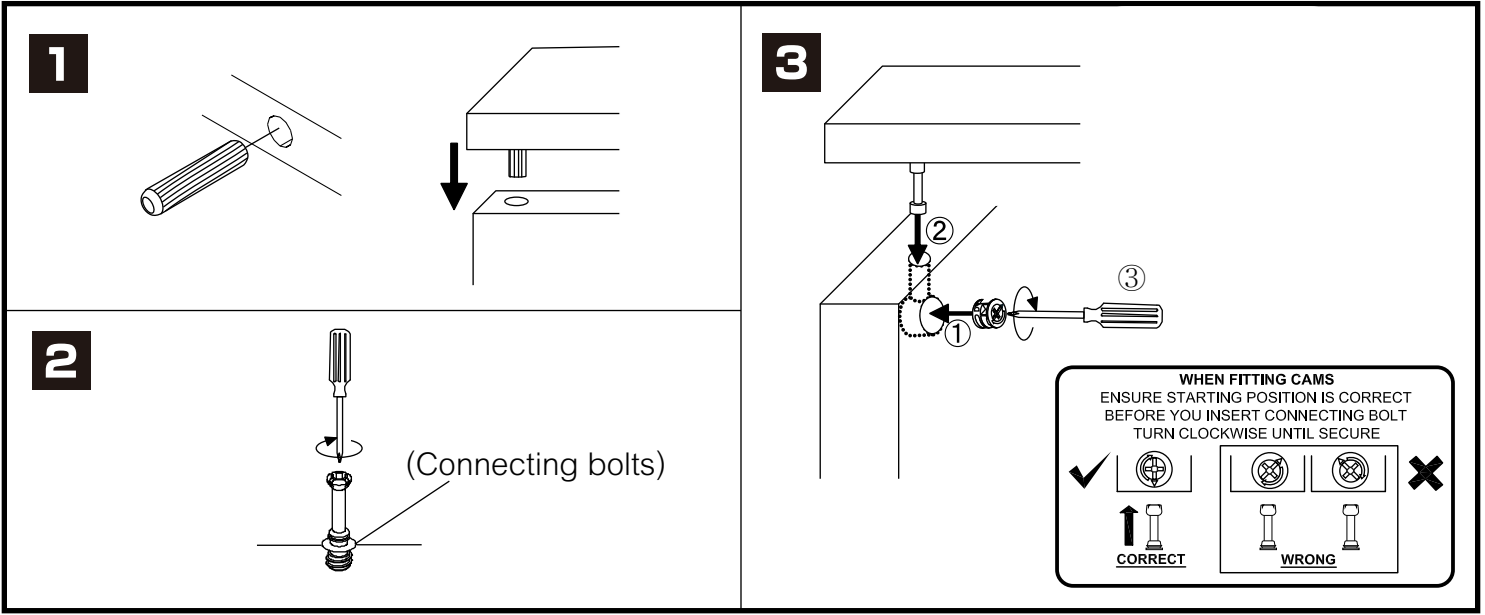

ITALIVING

Wall cabinet W120H30

CONNECT SYSTEM

HARDWARE

x 12

x 12

#8x35

x 18