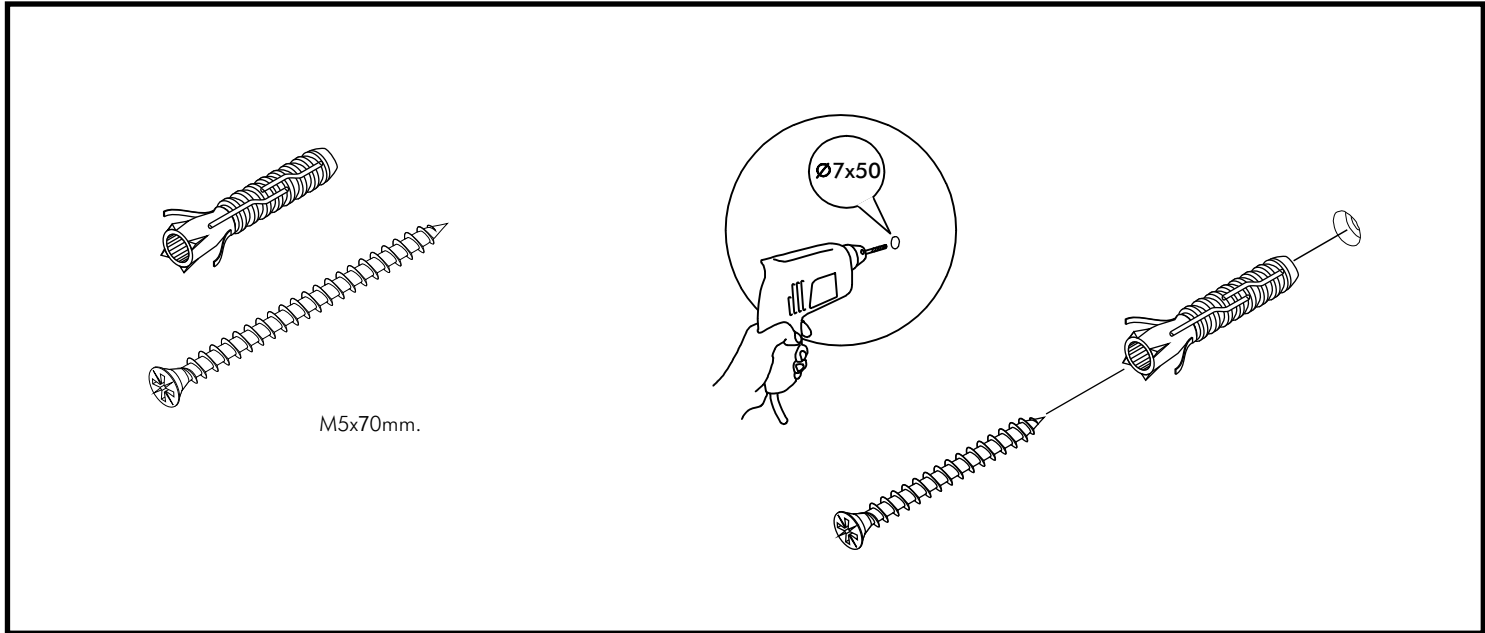

ITALIVING

Wall cabinet W90H30

CONNECT SYSTEM

HARDWARE

x 12

x 12

#8x35

x 18

M5x70mm.

x 3

x 3

M4x15mm.

x 2/4

x 4

M4x20mm.

x 4