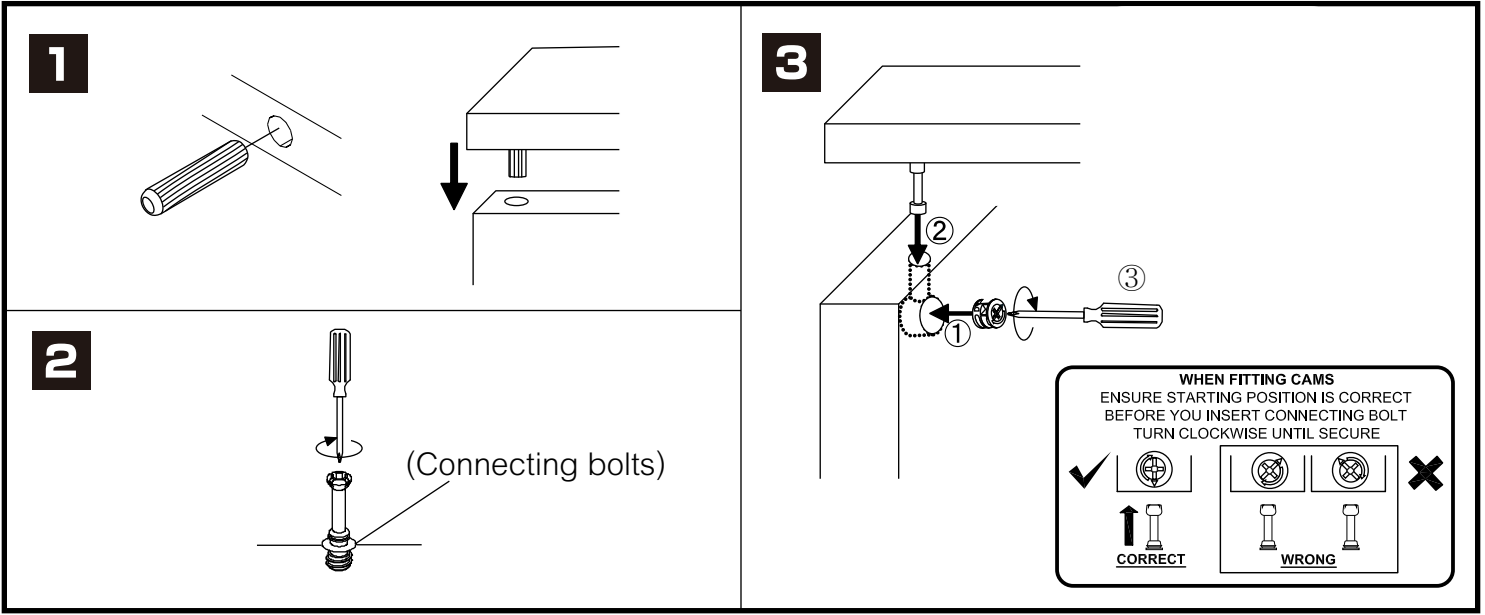

ITALIVING

Wall cabinet W90H30

CONNECT SYSTEM

HARDWARE

x 12

x 12

#8x35

x 18