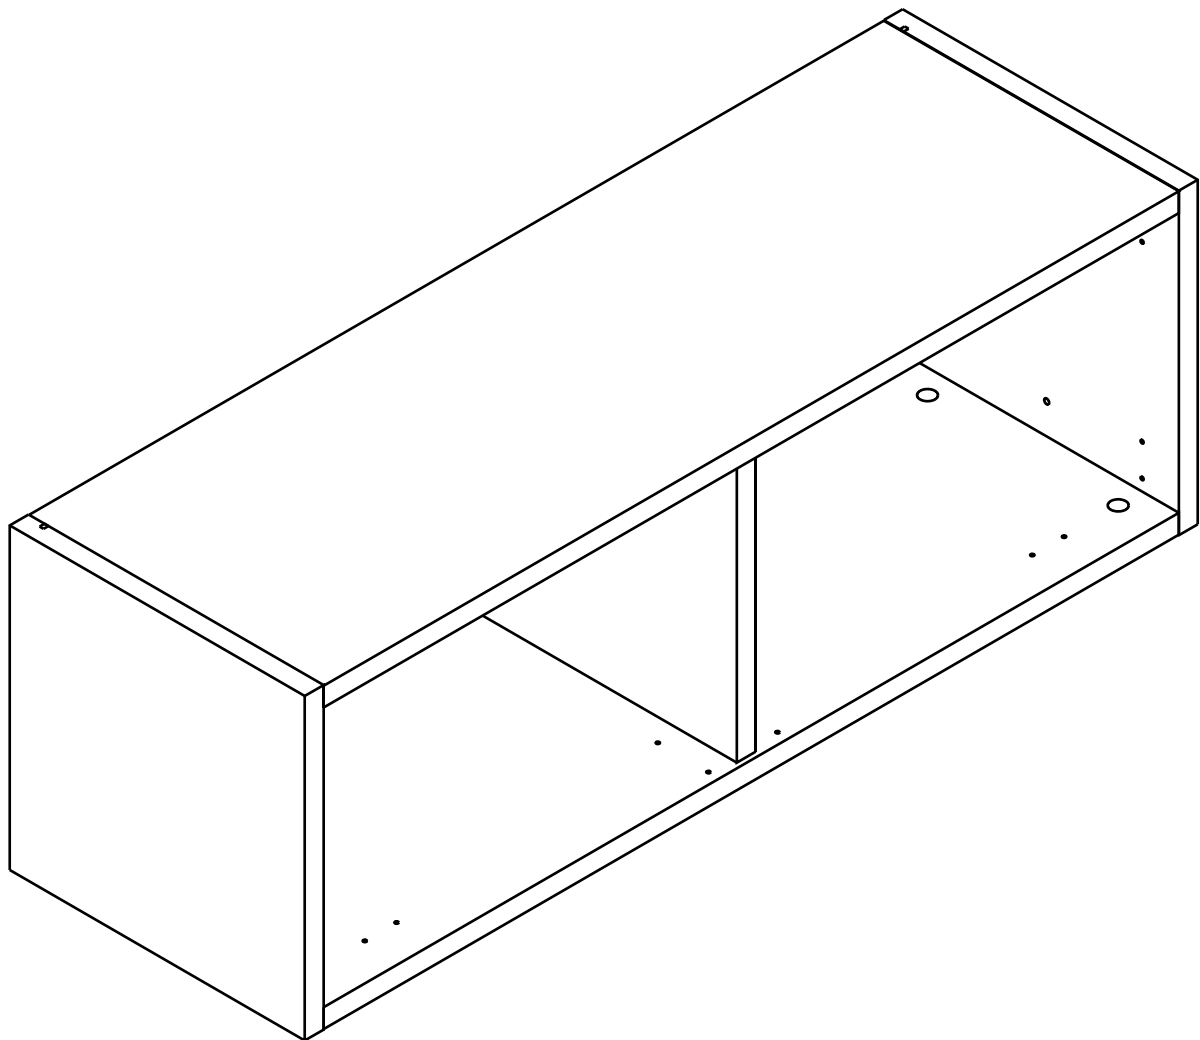

ITALIVING

Wall cabinet W90H30

CONNECT SYSTEM

HARDWARE

x 12

x 12

#8x35

x 18

M5x70mm.

x 3

x 3

M4x15mm.

x 2/4

x 4

M4x20mm.

x 4