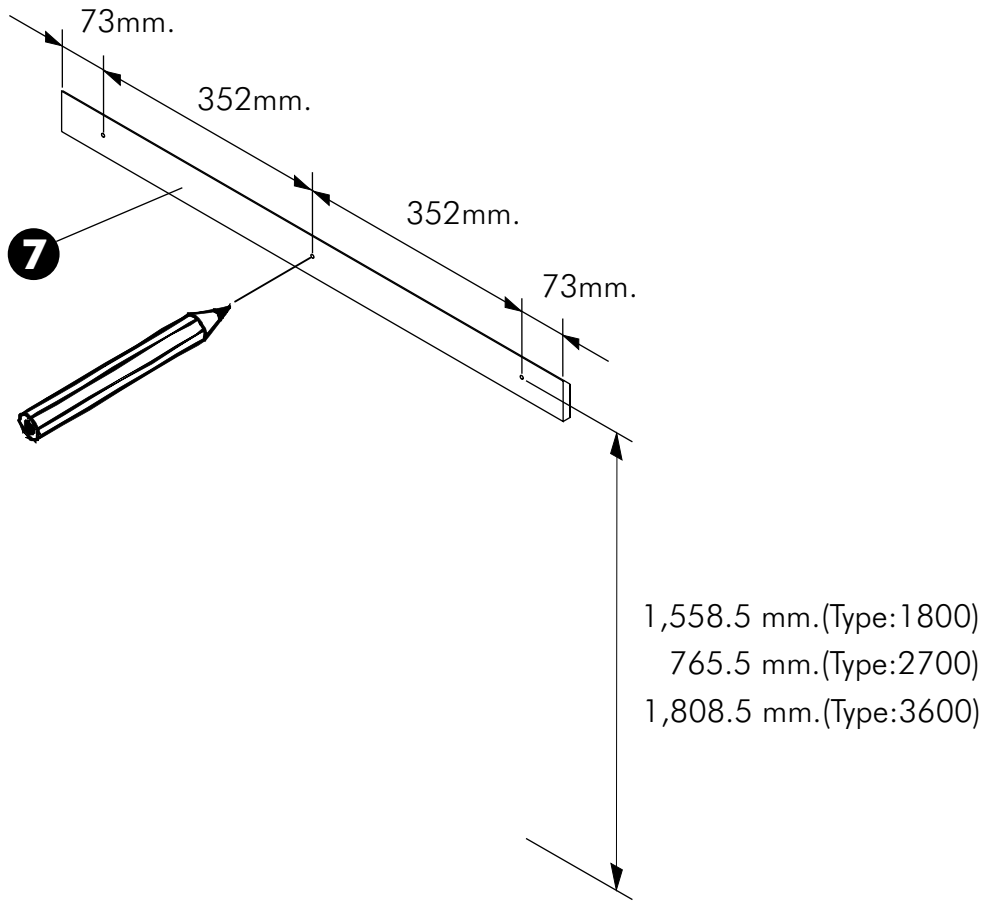

ITALIVING

Wall cabinet W90H30

CONNECT SYSTEM

HARDWARE

x 12

x 12

#8x35

x 18

M5x70mm.

x 3

x 3

M4x15mm.

x 2/4

x 4

M4x20mm.

x 4

x 12

M4x50mm.

x 1

1.

2.

3.

4.

5.

6.

7.

8.

9.

x12

LOWER

UPPER