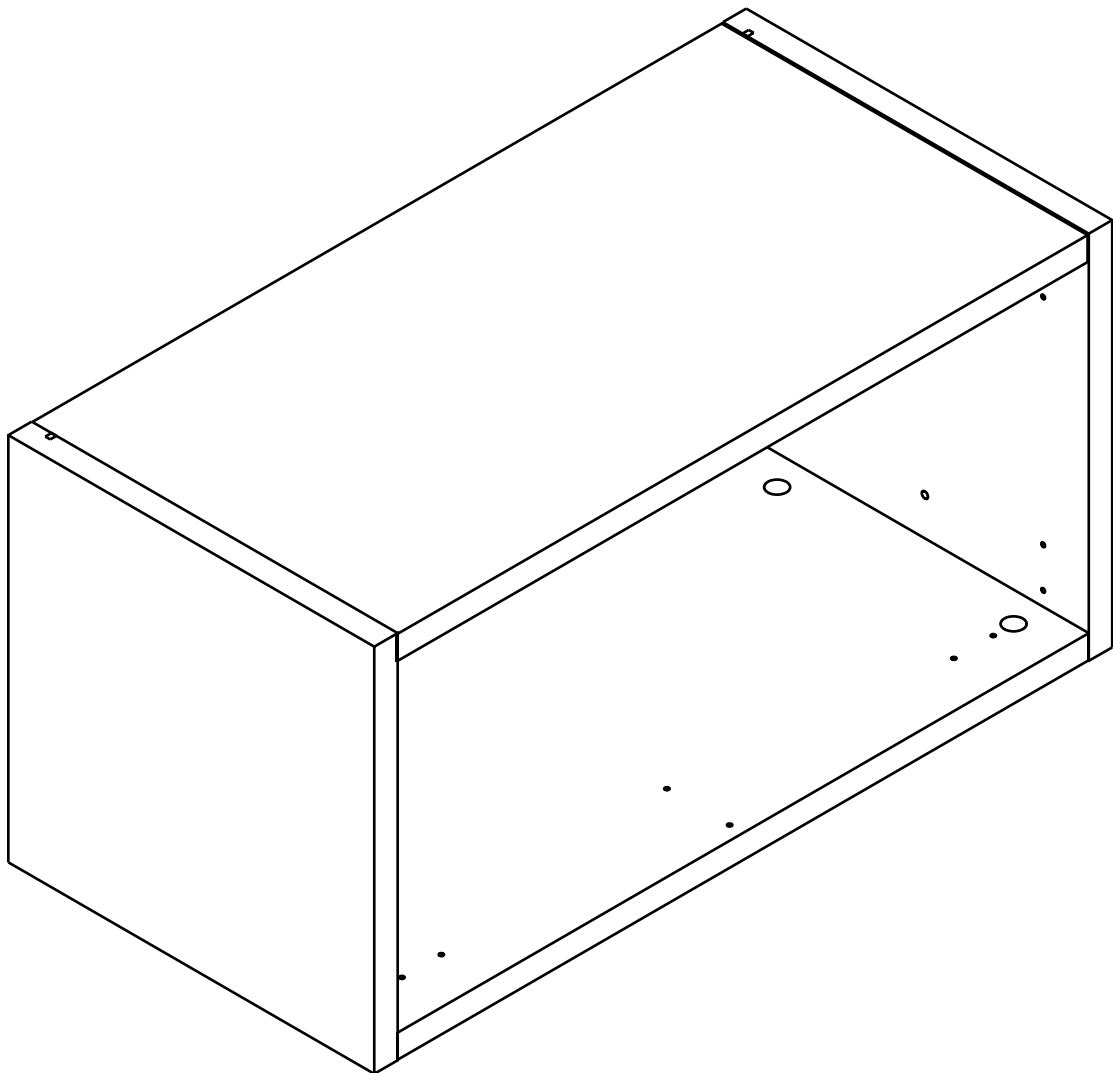

ITALIVING

Wall cabinet W60H30

CONNECT SYSTEM

HARDWARE

x 8

x 8

#8x35

x 12

M5x70mm.

x 3

x 3

x 2/4

x 4

M4x20mm.

x 4

x 8