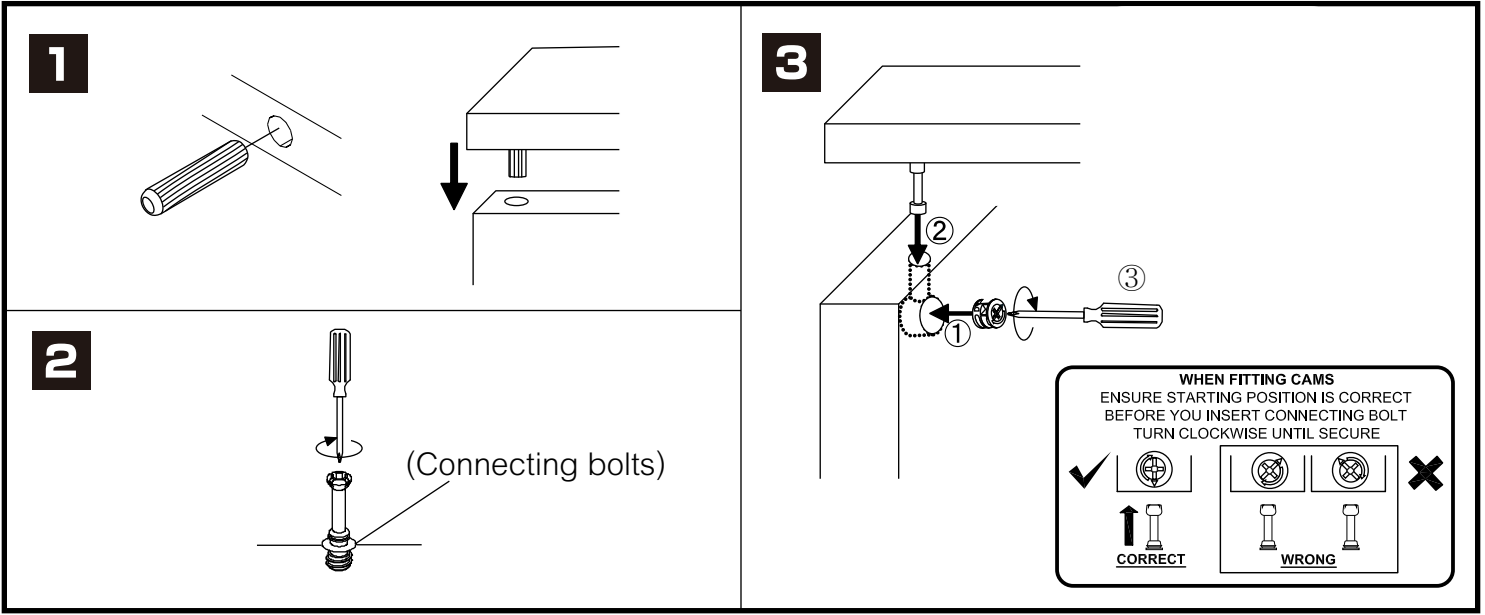

ITALIVING

Wall cabinet W60H30

CONNECT SYSTEM

HARDWARE

x 8

x 8

#8x35

x 12

M5x70mm.

x 3

x 3

x 2/4

x 4

M4x20mm.

x 4

x 8