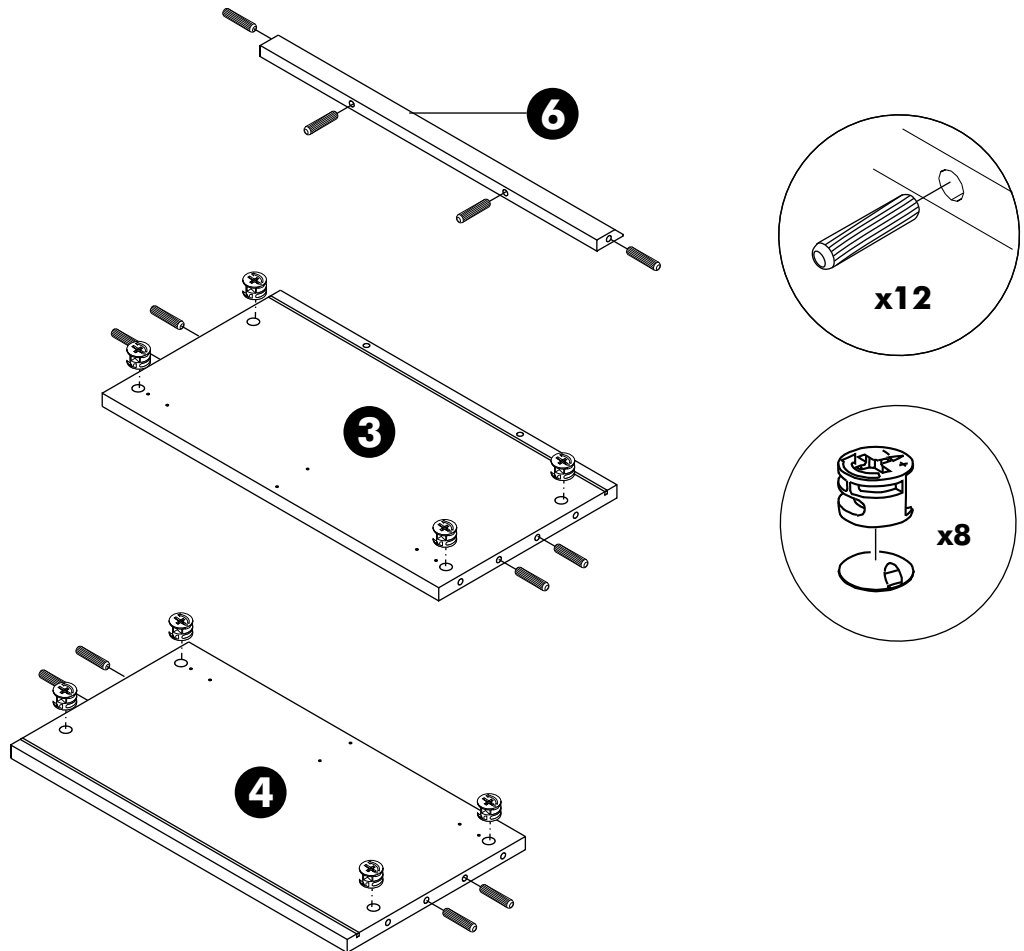

ITALIVING

Wall cabinet W60H30

CONNECT SYSTEM

HARDWARE

x 8

x 8

#8x35

x 12

M5x70mm.

x 3

x 3

x 2/4

x 4

M4x20mm.

x 4

x 8

1.

2.

3.

4.

5.

6.

7.

8.