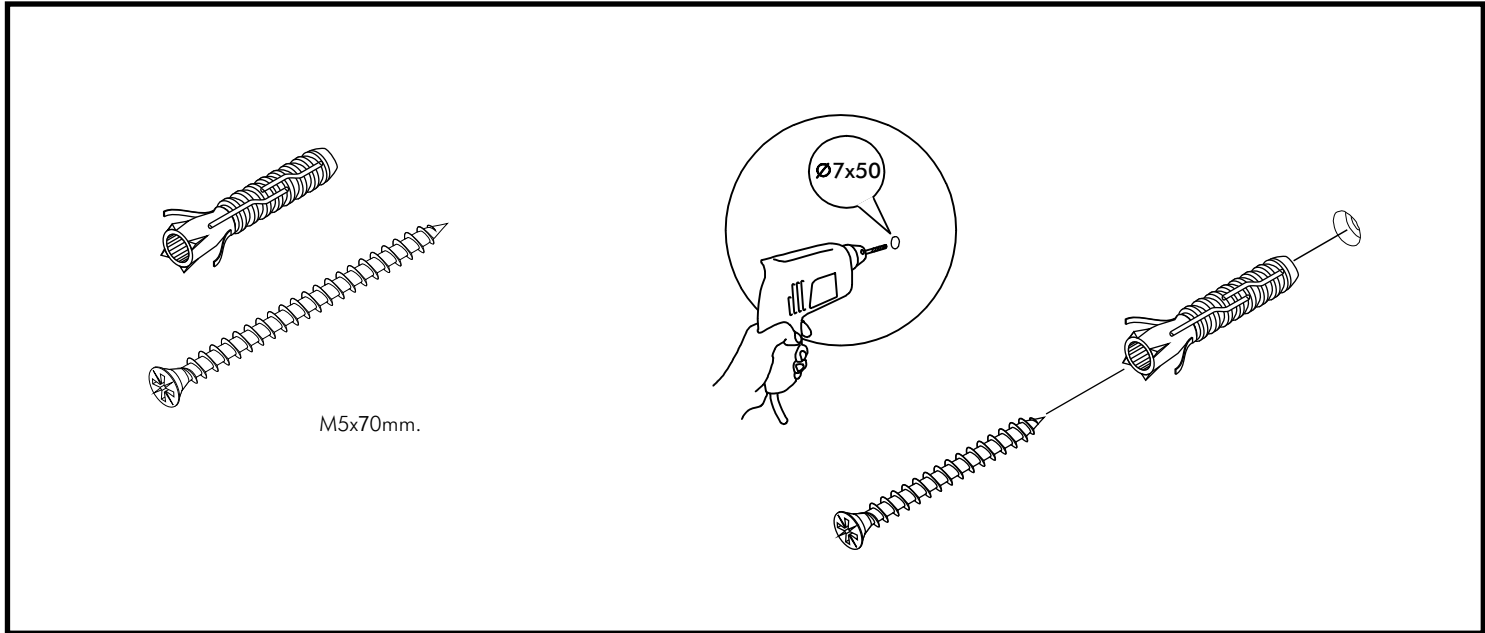

ITALIVING

Wall cabinet W60H30

CONNECT SYSTEM

HARDWARE

x 8

x 8

#8x35

x 12

M5x70mm.

x 3

x 3

x 2/4

x 4

M4x20mm.

x 4

x 8