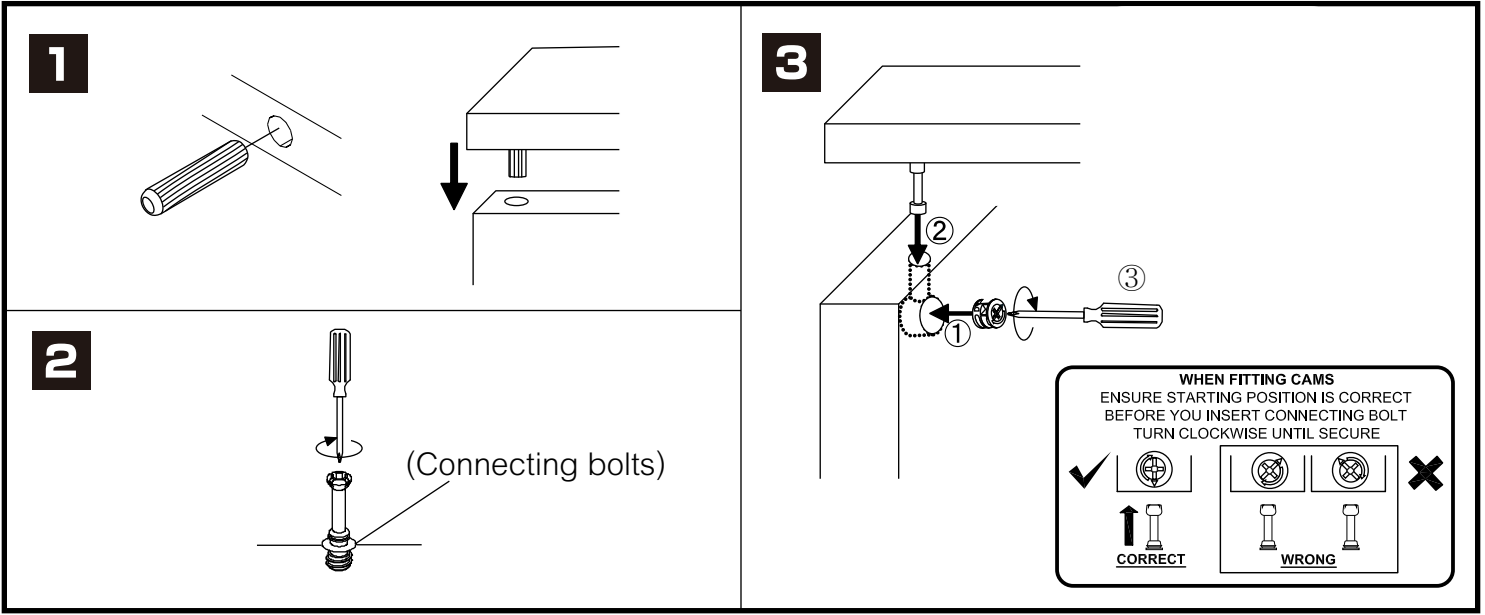

ITALIVING

Wall storage A W30H120

CONNECT SYSTEM

HARDWARE

x 14

x 14

#8x35

x 20

M4.5x60mm.

x 4

x 6

1.

2.

3.

4.

5.