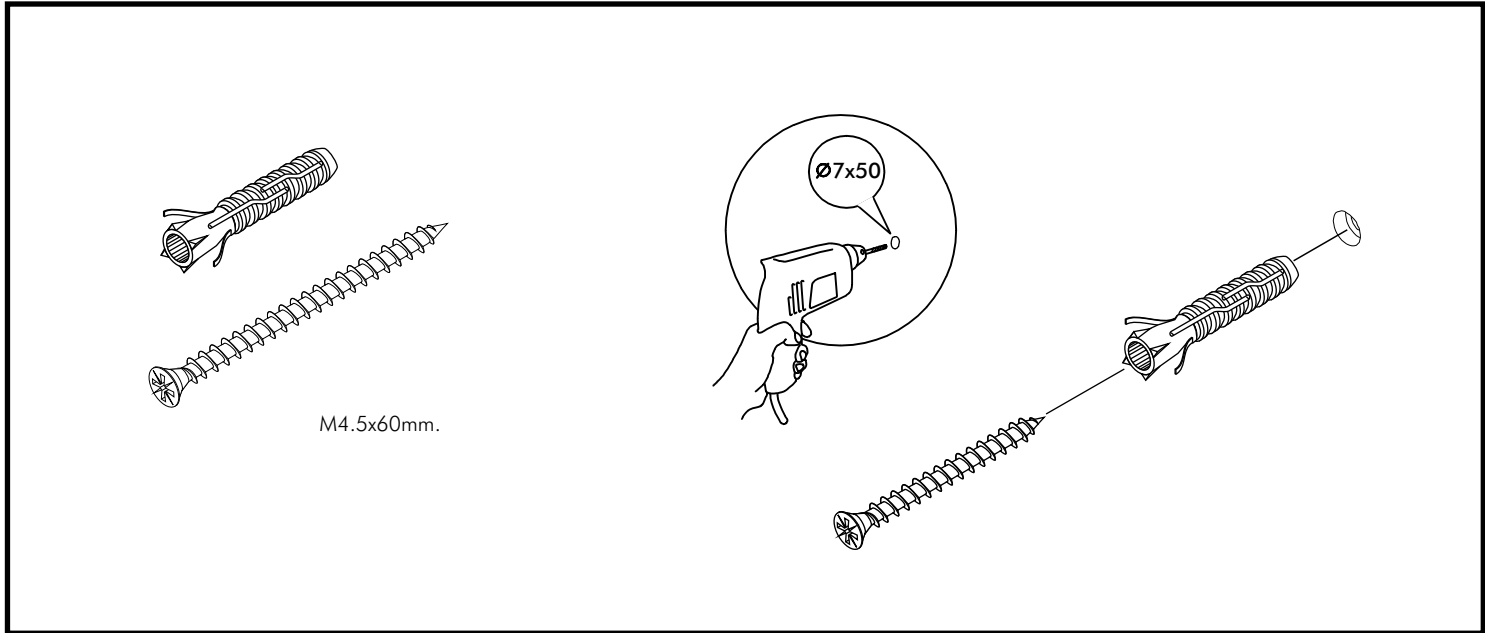

ITALIVING

Wall storage A W30H120

CONNECT SYSTEM

HARDWARE

x 14

x 14

#8x35

x 20

M4x50mm.

x 4

x 4

x 16

x 5

M4x20mm.

x 5

x 2/4

M4.5x60mm.

x 4

x 6

1.

2.

3.

4.

5.