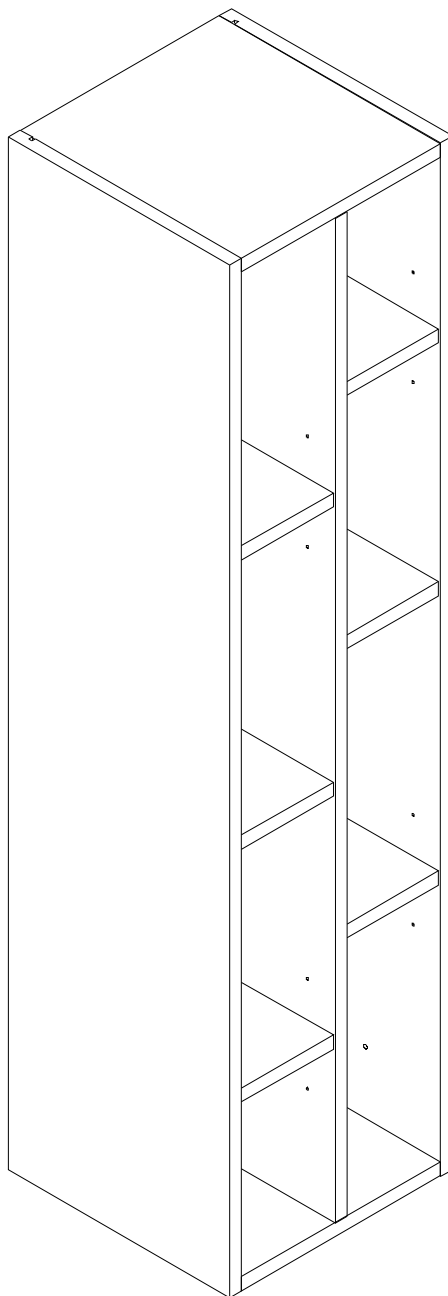

ITALIVING

Wall storage A W30H120

CONNECT SYSTEM

HARDWARE

x 14

x 14

#8x35

x 20

M4x50mm.

x 4

x 4

x 16

x 5

M4x20mm.

x 5

x 2/4

M4.5x60mm.

x 4

x 6

1.

2.

3.

4.

5.