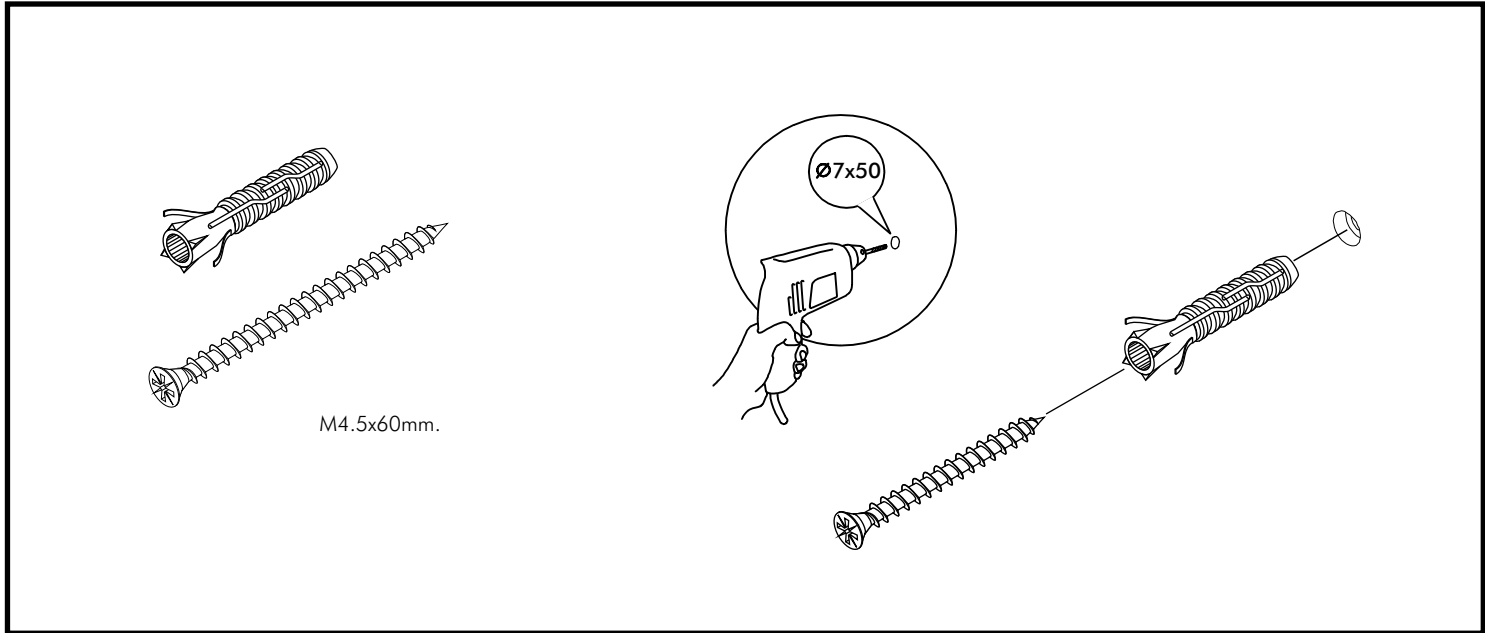

ITALIVING

Wall storage A W30H90

CONNECT SYSTEM

HARDWARE

x 14

x 14

#8x35

x 20

M4x50mm.

x 4

x 4

x 8

x 5

M4x20mm.

x 5

x 2/4

M4.5x60mm.

x 4

x 6

1.

2.

3.

4.

5.