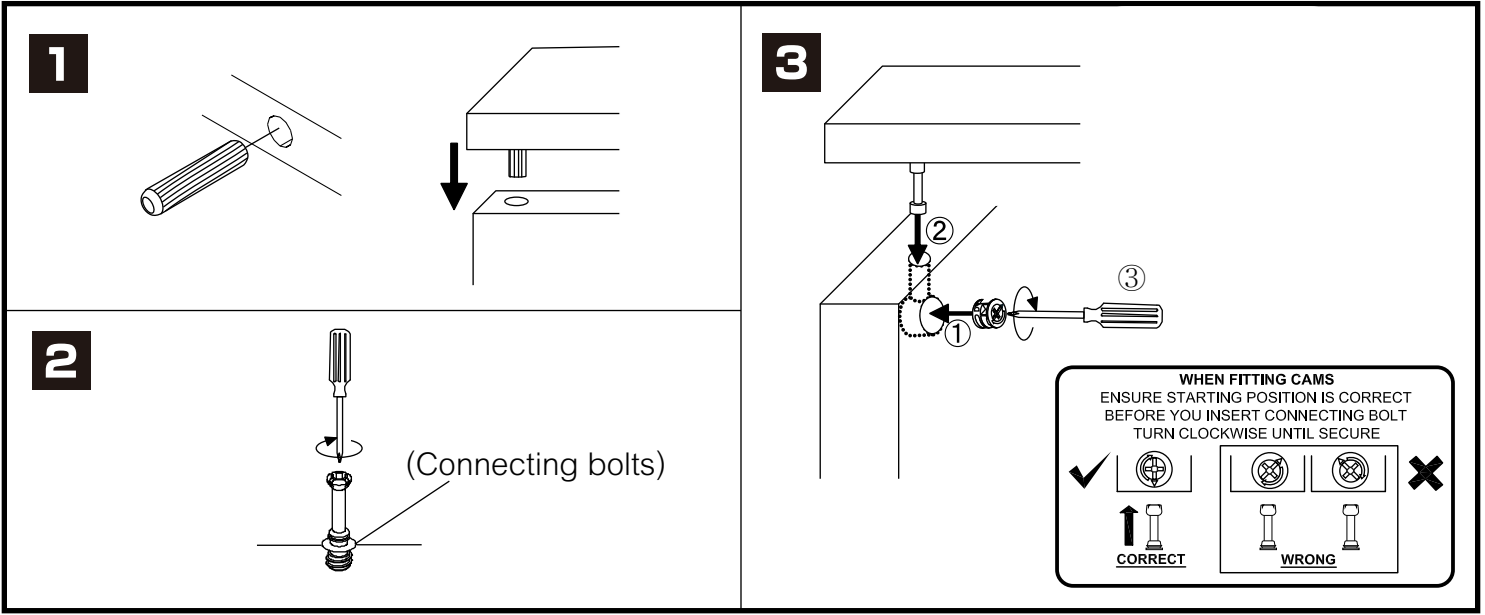

ITALIVING

Wall storage A W30H90

CONNECT SYSTEM

HARDWARE

x 14

x 14

#8x35

x 20

M4x50mm.

x 4

x 4

x 8

x 5

M4x20mm.

x 5

x 2/4

M4.5x60mm.

x 4

x 6

1.

2.

3.

4.

5.