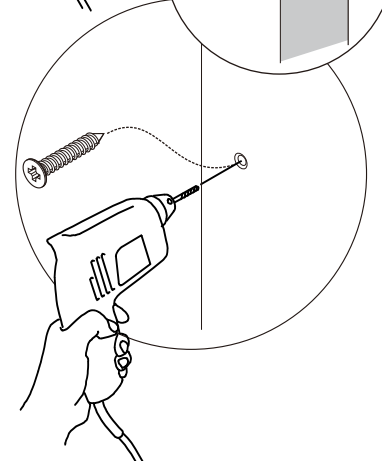

HARDWARE

-BODY SET

M4x25mm.

X 4

PART

1.

Top side filler 60cm
110025867,110025868,110025869
110025866,110025867

Top box 100 cm/57
110025619

x4