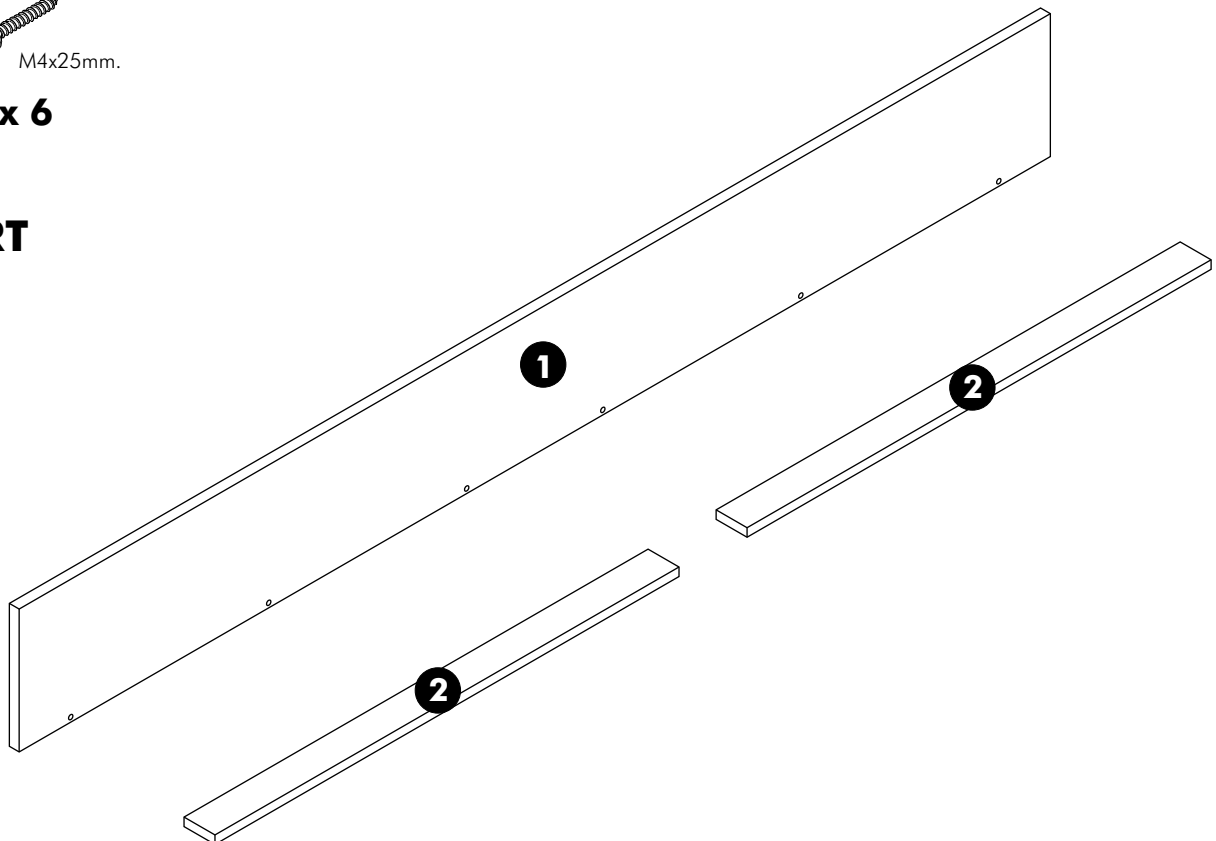

ITAL-SMART

Top filler W200H24

CONNECT SYSTEM

HARDWARE

-BODY SET

x 6

x 6

M4x16mm.

x 28

x 1

M4x25mm.

x 6

PART

1.

2.

3.