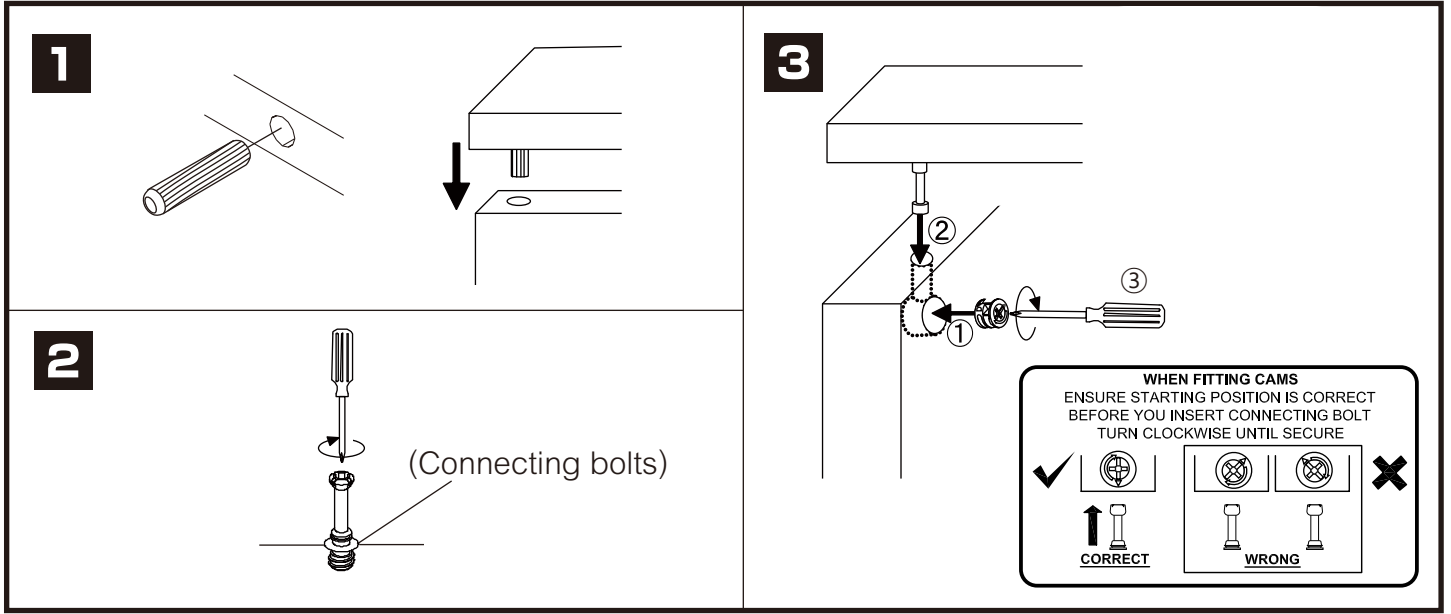

ITAL-SMART

Top filler W200H24

CONNECT SYSTEM

HARDWARE

-BODY SET

x 6

x 6

M4x16mm.

x 28

x 1

M4x25mm.

x 6

PART

1.

2.

3.