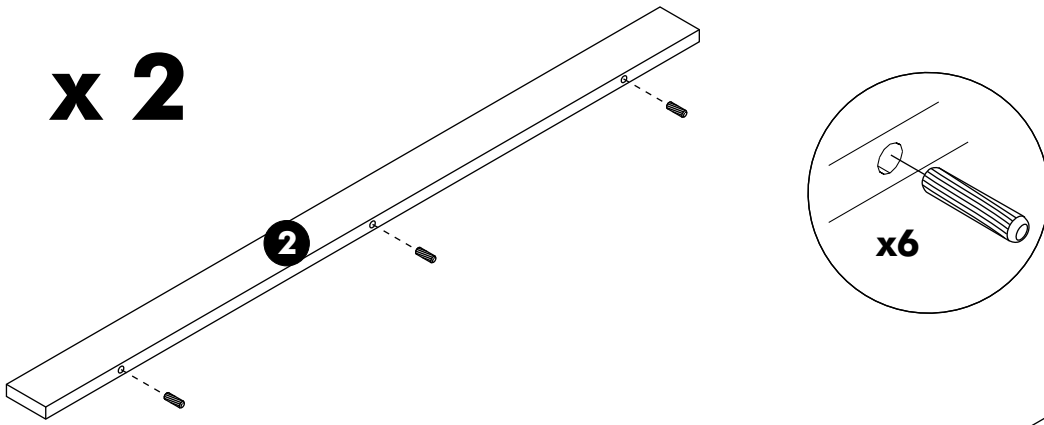

ITAL-SMART

Top filler W200H24

CONNECT SYSTEM

HARDWARE

-BODY SET

x 6

x 6

M4x16mm.

x 28

x 1

M4x25mm.

x 6

PART

1.

2.

3.