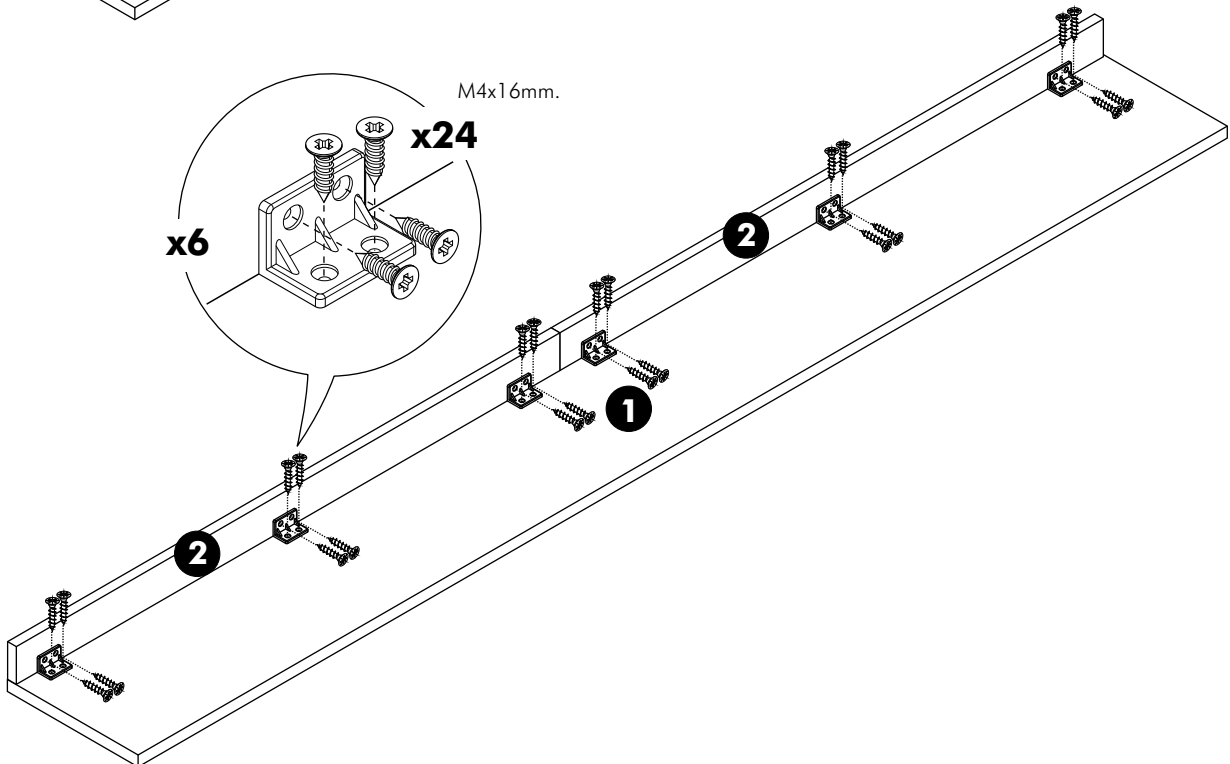

ITAL-SMART

Top filler W200H24

CONNECT SYSTEM

HARDWARE

-BODY SET

x 6

x 6

M4x16mm.

x 28

x 1

M4x25mm.

x 6

PART

1.

2.

3.

4.

5.