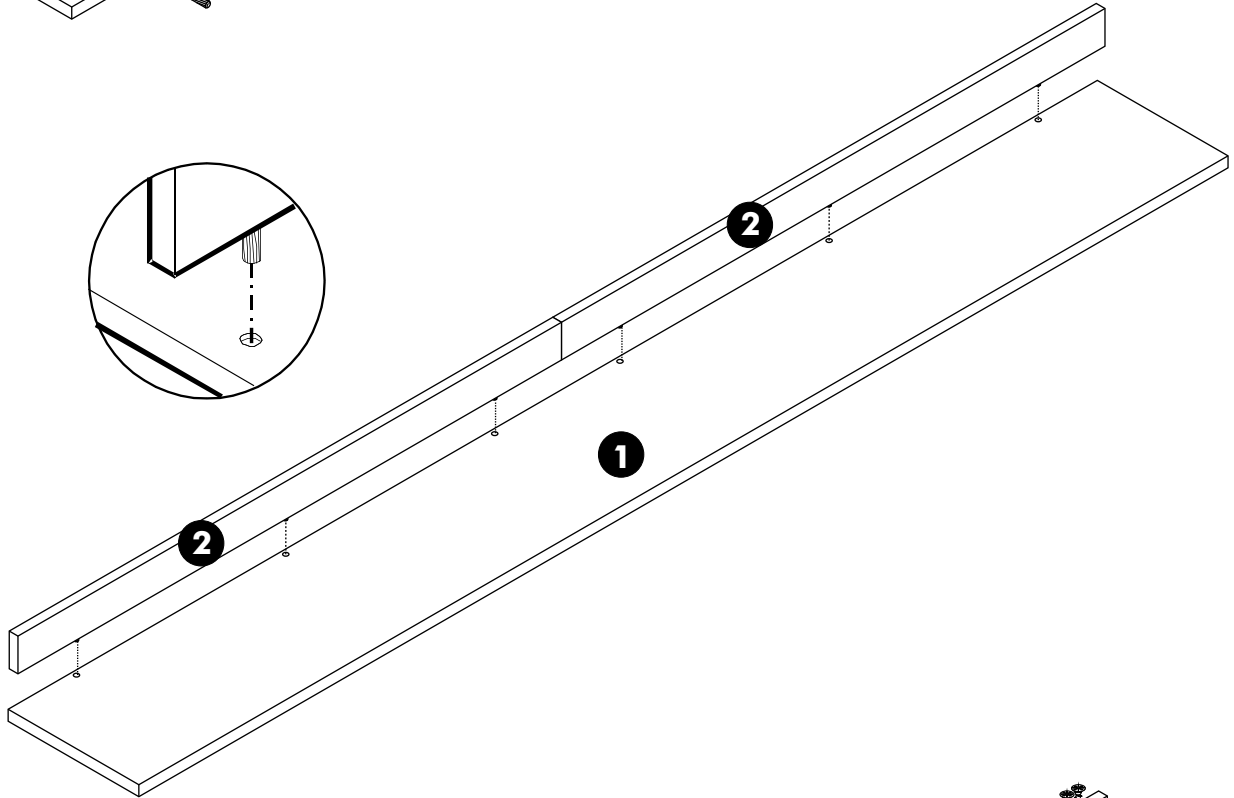

ITAL-SMART

Top filler W200H24

CONNECT SYSTEM

HARDWARE

-BODY SET

x 6

x 6

M4x16mm.

x 28

x 1

M4x25mm.

x 6

PART

1.

2.

3.