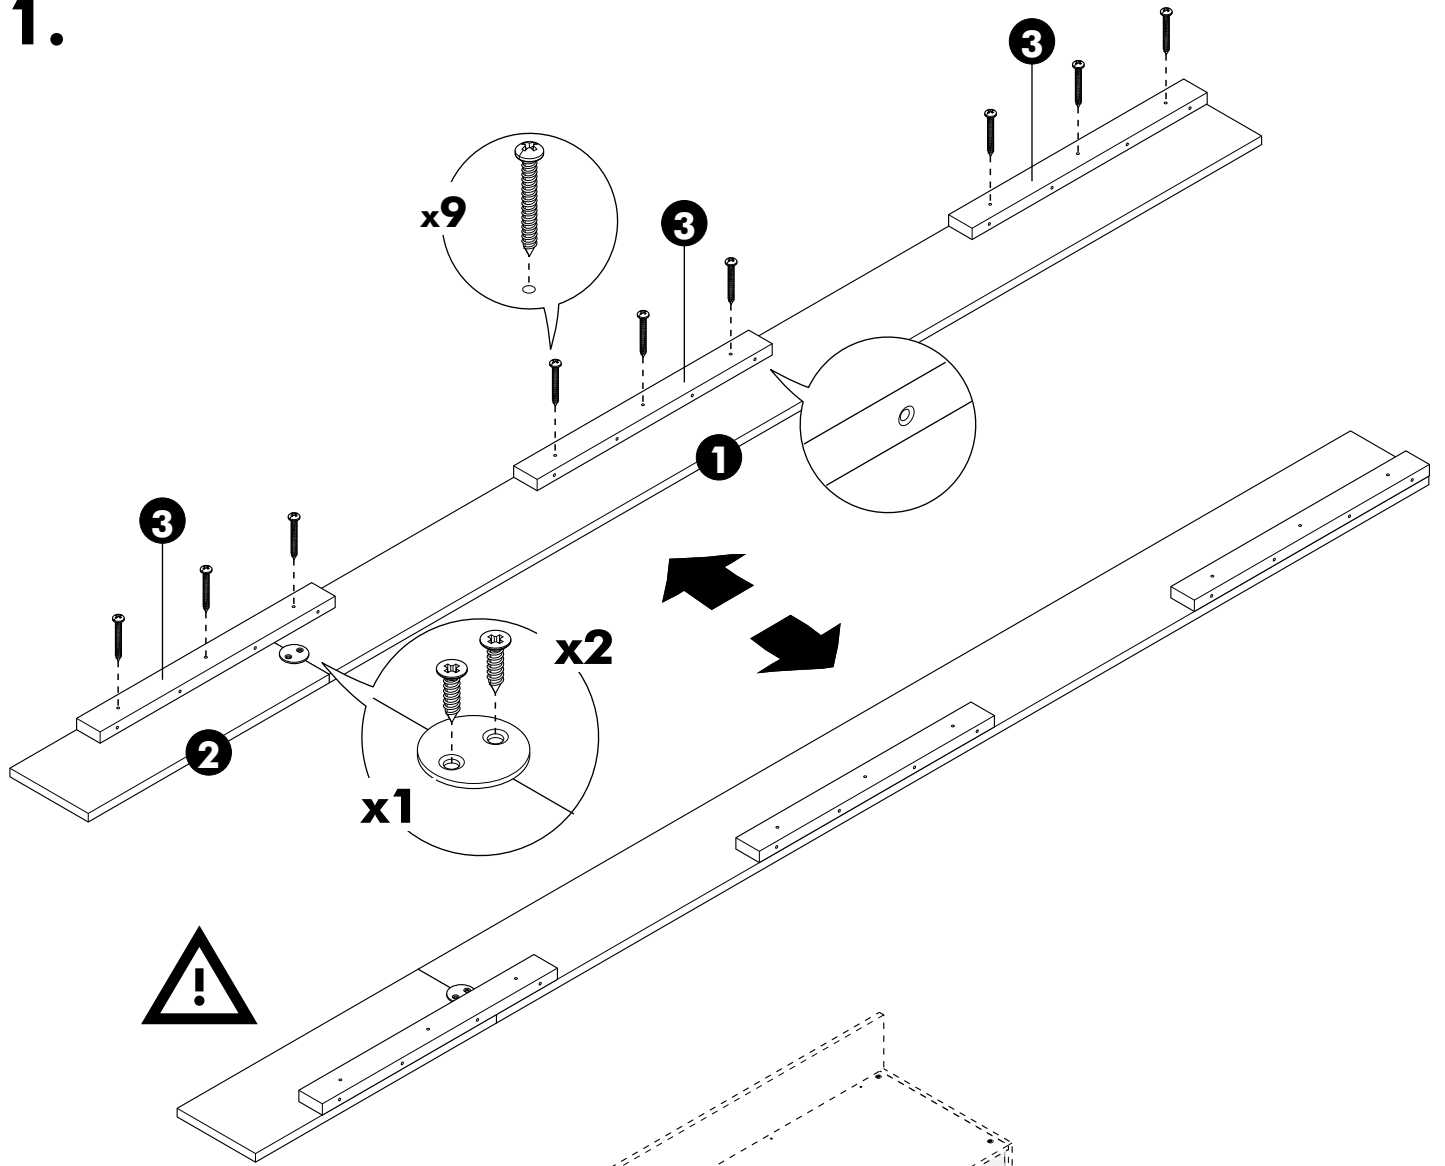

ITAL-SMART

Front filler 300 cm.

HARDWARE

-BODY SET

X 21

X 2

PART

1.