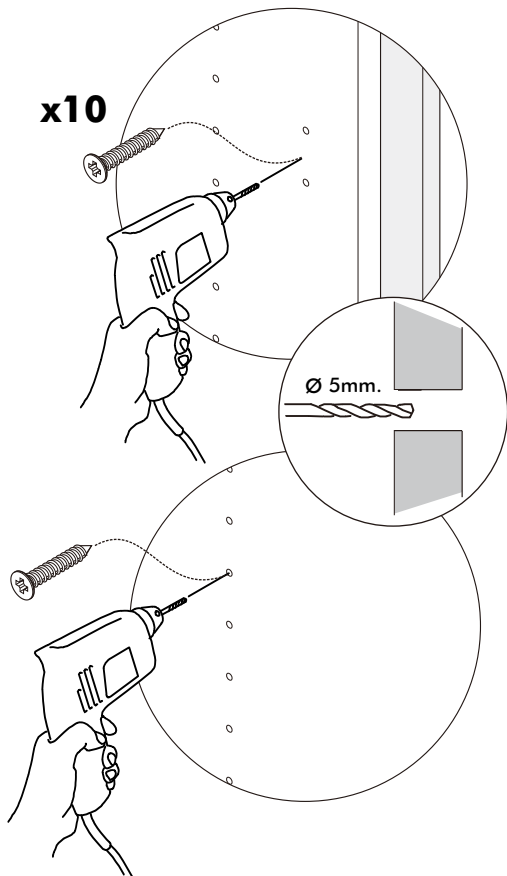

ITAL-SMART

Side filler 60 cm.

HARDWARE

-BODY SET

M4x25mm.

X 10

ASSEMBLY

-BODY SET

1.

Side panel L/R 57
110025623

Side filler 60cm
110025624,25,26,27

x10

Side filler 60cm
110025624,25,26,27

Side panel L/R 57
110025623

Side filler 60cm
110025624,25,26,27

Side panel L/R 57
110025623