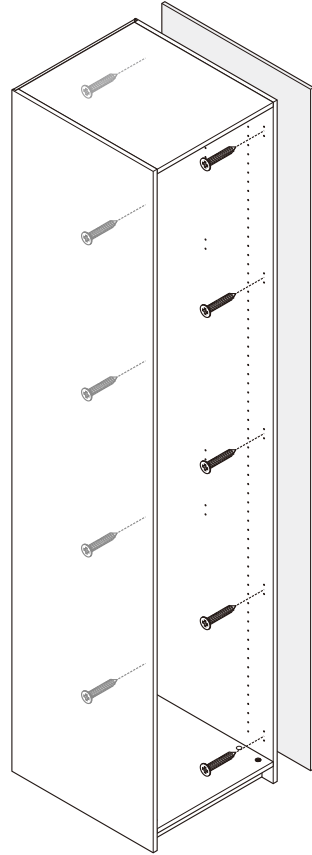

ITAL-SMART

Side filler 60 cm.

HARDWARE

-BODY SET

M4x25mm.

X 10

ASSEMBLY

-BODY SET

1.

Side panel L/R 57
110025623

Side filler 60cm
110025624,25,26,27

x10

Side filler 60cm
110025624,25,26,27

Side panel L/R 57
110025623

Side filler 60cm
110025624,25,26,27

Side panel L/R 57
110025623

Side filler 60cm
110025624,25,26,27

Side panel L/R 57
110025623

Side filler 60cm
110025624,25,26,27