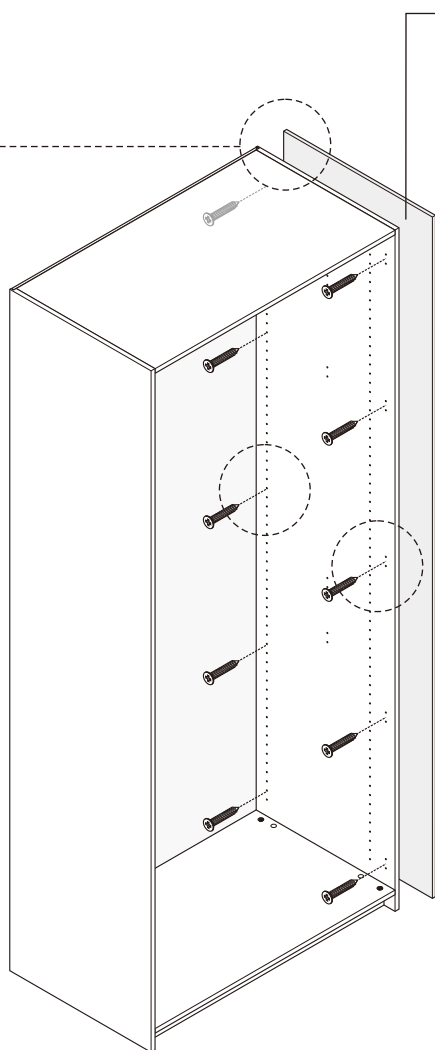

ITAL-SMART

Side filler 60 cm.

HARDWARE

-BODY SET

M4x25mm.

X 10

ASSEMBLY

-BODY SET

1.

Side panel L/R 57
110025623

Side filler 60cm
110025624,25,26,27

x10

Side filler 60cm
110025624,25,26,27

Side panel L/R 57
110025623

Side filler 60cm
110025624,25,26,27

Side panel L/R 57
110025623

Side filler 60cm
110025624,25,26,27

Side panel L/R 57
110025623

Side filler 60cm
110025624,25,26,27