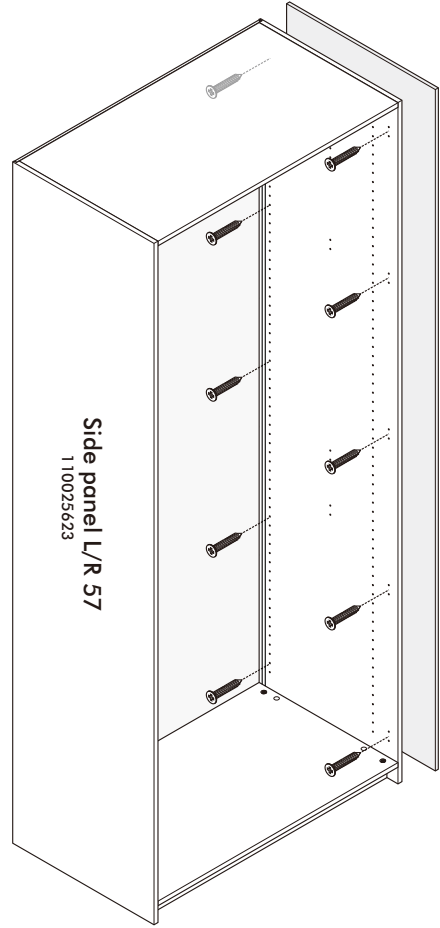

ITAL-SMART

Side filler 60 cm.

HARDWARE

-BODY SET

M4x25mm.

X 10

ASSEMBLY

-BODY SET

1.

Side panel L/R 57
110025623

Side filler 60cm
110025624,25,26,27

x10

Side filler 60cm
110025624,25,26,27

Side panel L/R 57
110025623

Side filler 60cm
110025624,25,26,27

Side panel L/R 57
110025623

Side filler 60cm
110025624,25,26,27

Side panel L/R 57
110025623

Side filler 60cm
110025624,25,26,27