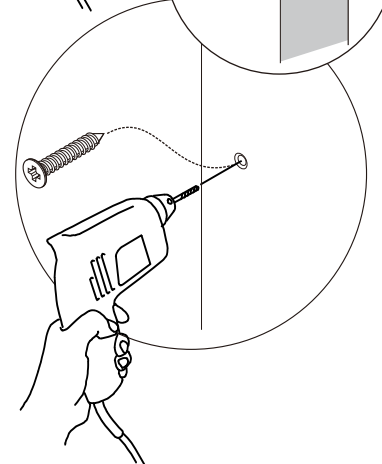

HARDWARE

-BODY SET

M4x25mm.

X 4

PART

1.

Top side filler 60cm
110025867,110025868,110025869
110025866,110025867

Top box 100 cm/57
110025619

x4

Ø 5mm.