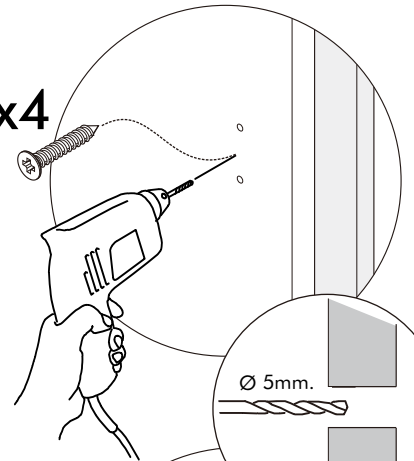

Top box 100 cm/57
110025619

x4

Ø 5mm.