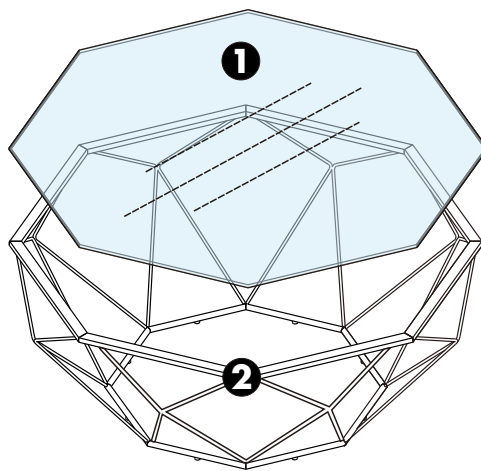

DIAMENTE

Coffee Table

HARDWARE

-BODY SET

x 8

PART

1.