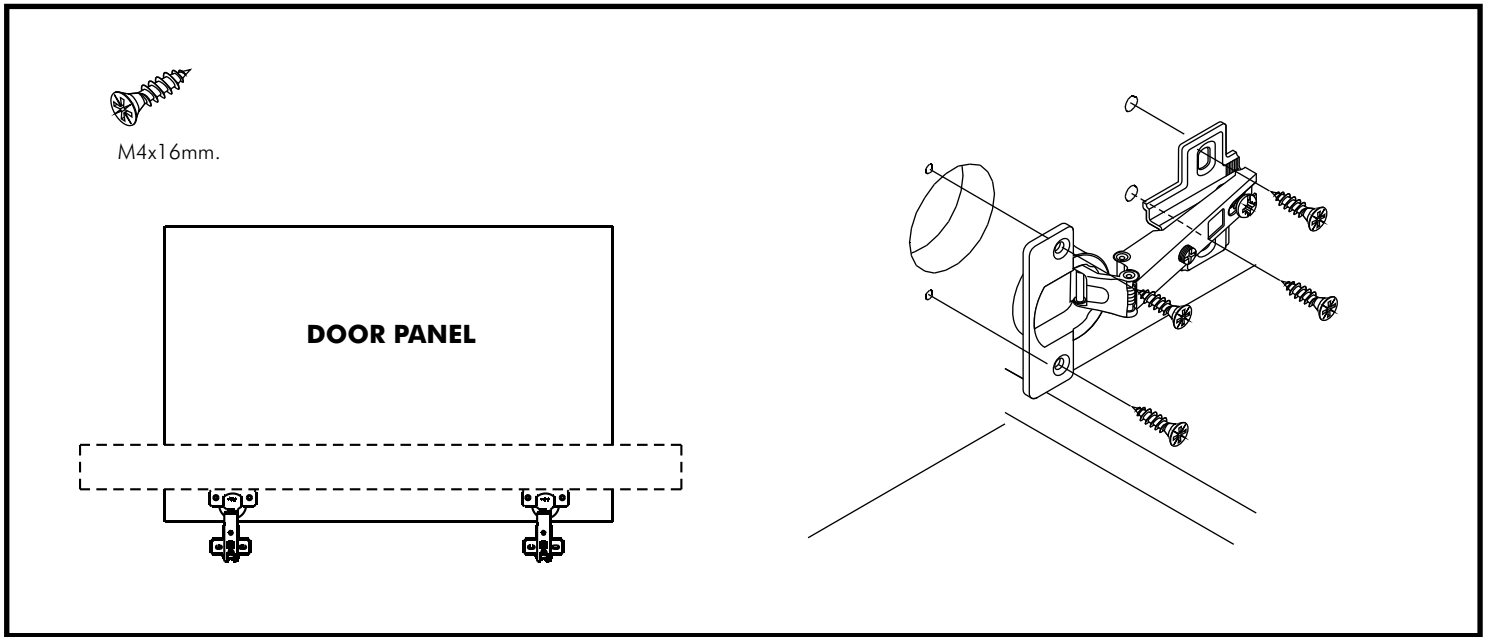

MONDE

Glass door panel L/R no handle

Mirror door L/R no handle

CONNECT SYSTEM

1.

2.

SET ITAL-SMART