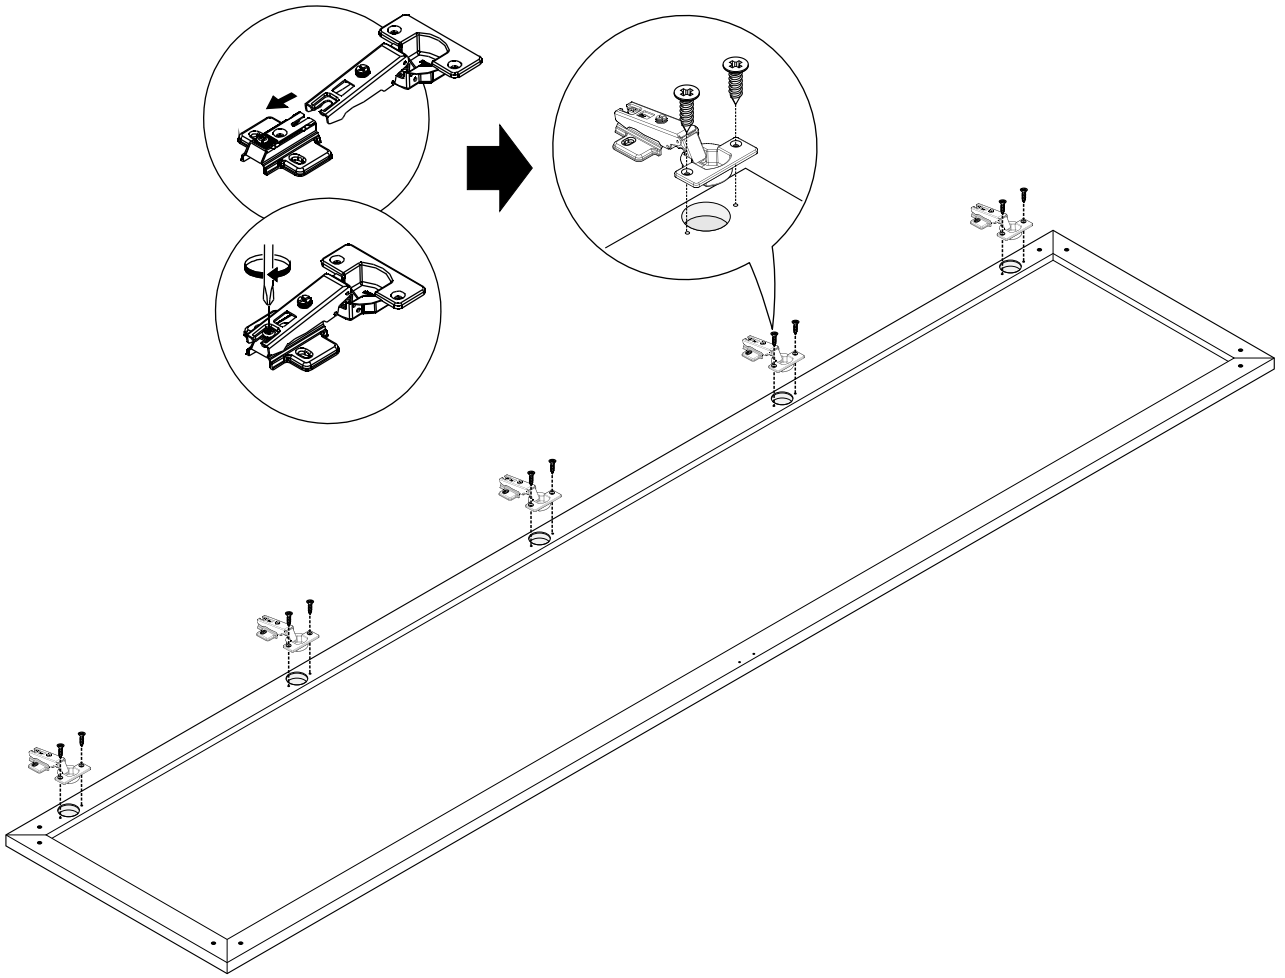

MONDE

Glass door panel L/R no handle

Mirror door L/R no handle

CONNECT SYSTEM

1.

2.

SET ITAL-SMART