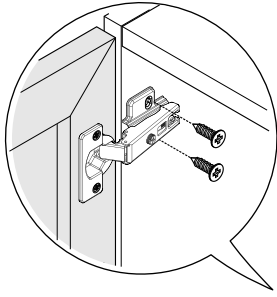

MONDE

Glass door panel L/R no handle

Mirror door L/R no handle

CONNECT SYSTEM

1.

2.

SET ITAL-SMART