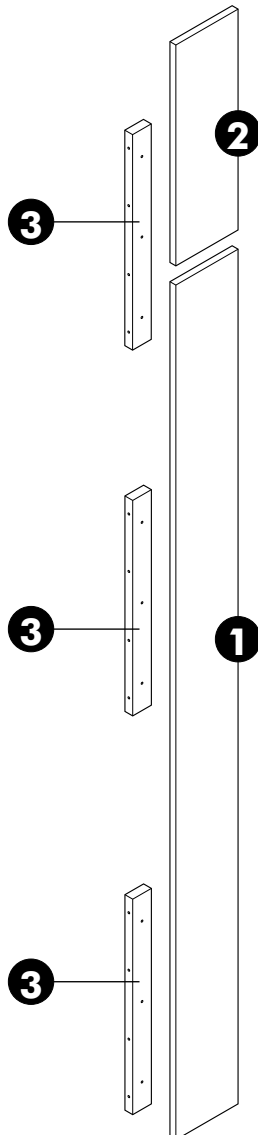

# ITAL-SMART

Front filler 300 cm.

# HARDWARE

-BODY SET

**X 21**

**X 2**

---

## PART

1.

2.