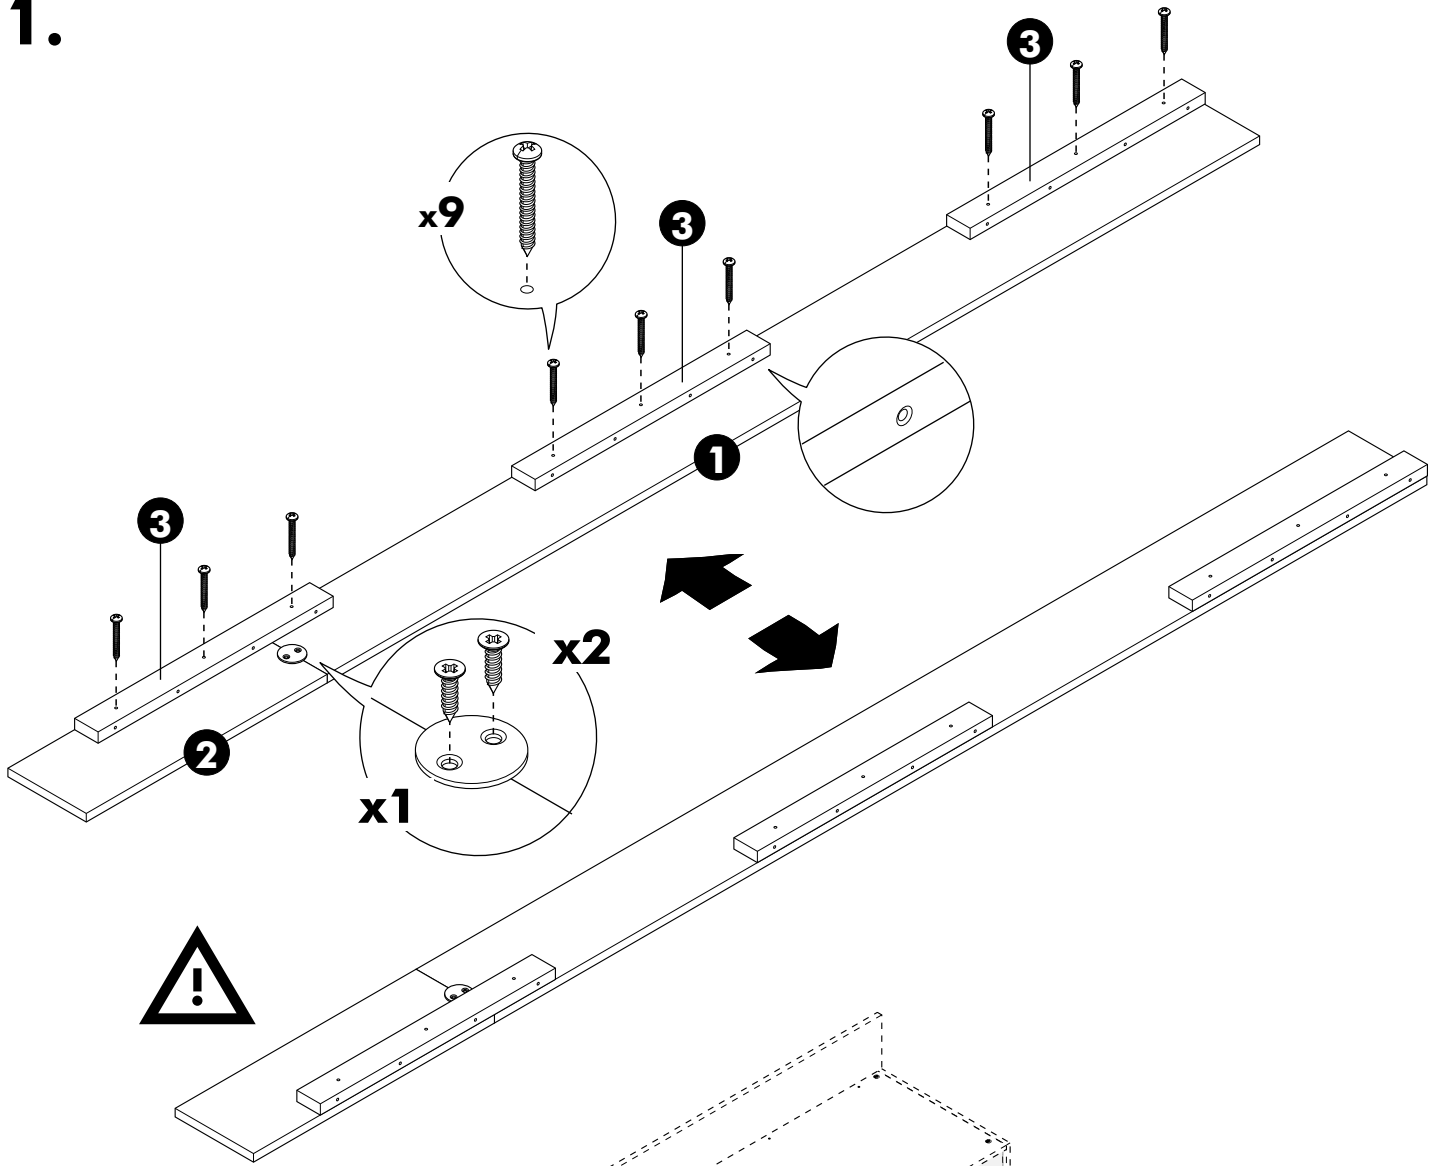

# ITAL-SMART

Front filler 300 cm.

# HARDWARE

-BODY SET

**X 21**

**X 2**

---

## PART

1.

2.