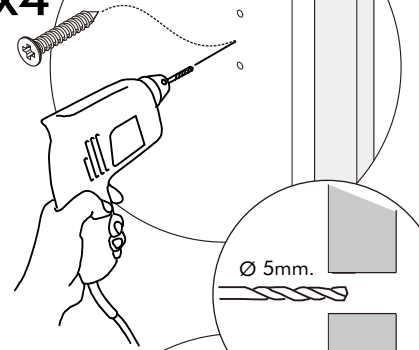

HARDWARE

-BODY SET

M4x25mm.

X 4

PART

1.

Top side filler 60cm
110025867,110025868,110025869
110025866,110025867

Top box 100 cm/57
110025619

x4

Ø 5mm.