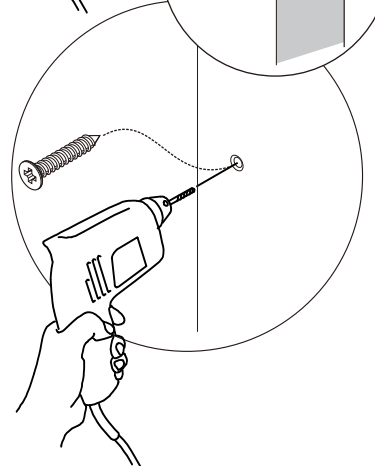

HARDWARE

-BODY SET

M4x25mm.

X 4

PART

1.

Top side filler 60cm
110025867,110025868,110025869
110025866,110025867

Top box 100 cm/57
110025619

x4

Ø 5mm.