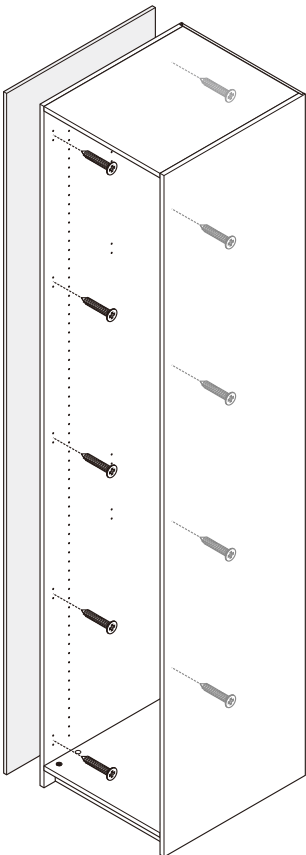

ITAL-SMART

Side filler 60 cm.

HARDWARE

-BODY SET

M4x25mm.

X 10

ASSEMBLY

-BODY SET

1.

Side panel L/R 57
110025623

Side filler 60cm
110025624,25,26,27

x10

Side filler 60cm
110025624,25,26,27

Side panel L/R 57
110025623

Side filler 60cm
110025624,25,26,27

Side panel L/R 57
110025623

Side filler 60cm
110025624,25,26,27

Side panel L/R 57
110025623

Side filler 60cm
110025624,25,26,27