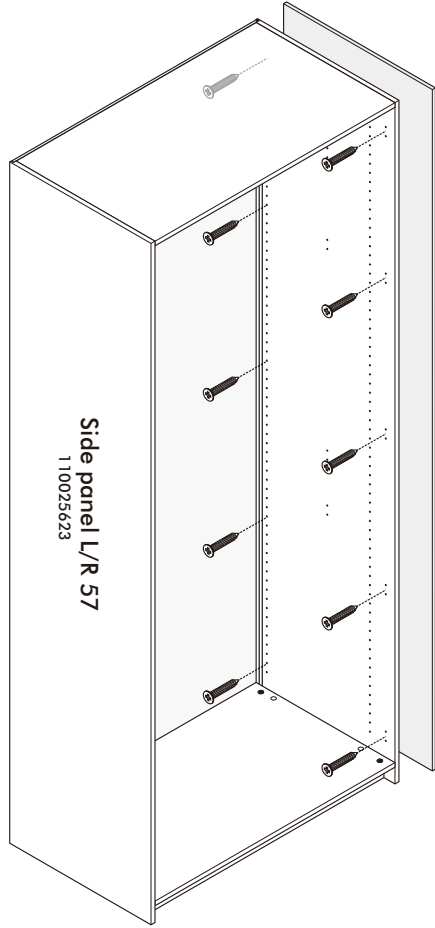

ITAL-SMART

Side filler 60 cm.

HARDWARE

-BODY SET

M4x25mm.

X 10

ASSEMBLY

-BODY SET

1.

Side panel L/R 57
110025623

Side filler 60cm
110025624,25,26,27

x10

Side filler 60cm
110025624,25,26,27

Side panel L/R 57
110025623

Side filler 60cm
110025624,25,26,27

Side panel L/R 57
110025623

Side filler 60cm
110025624,25,26,27

Side panel L/R 57
110025623

Side filler 60cm
110025624,25,26,27